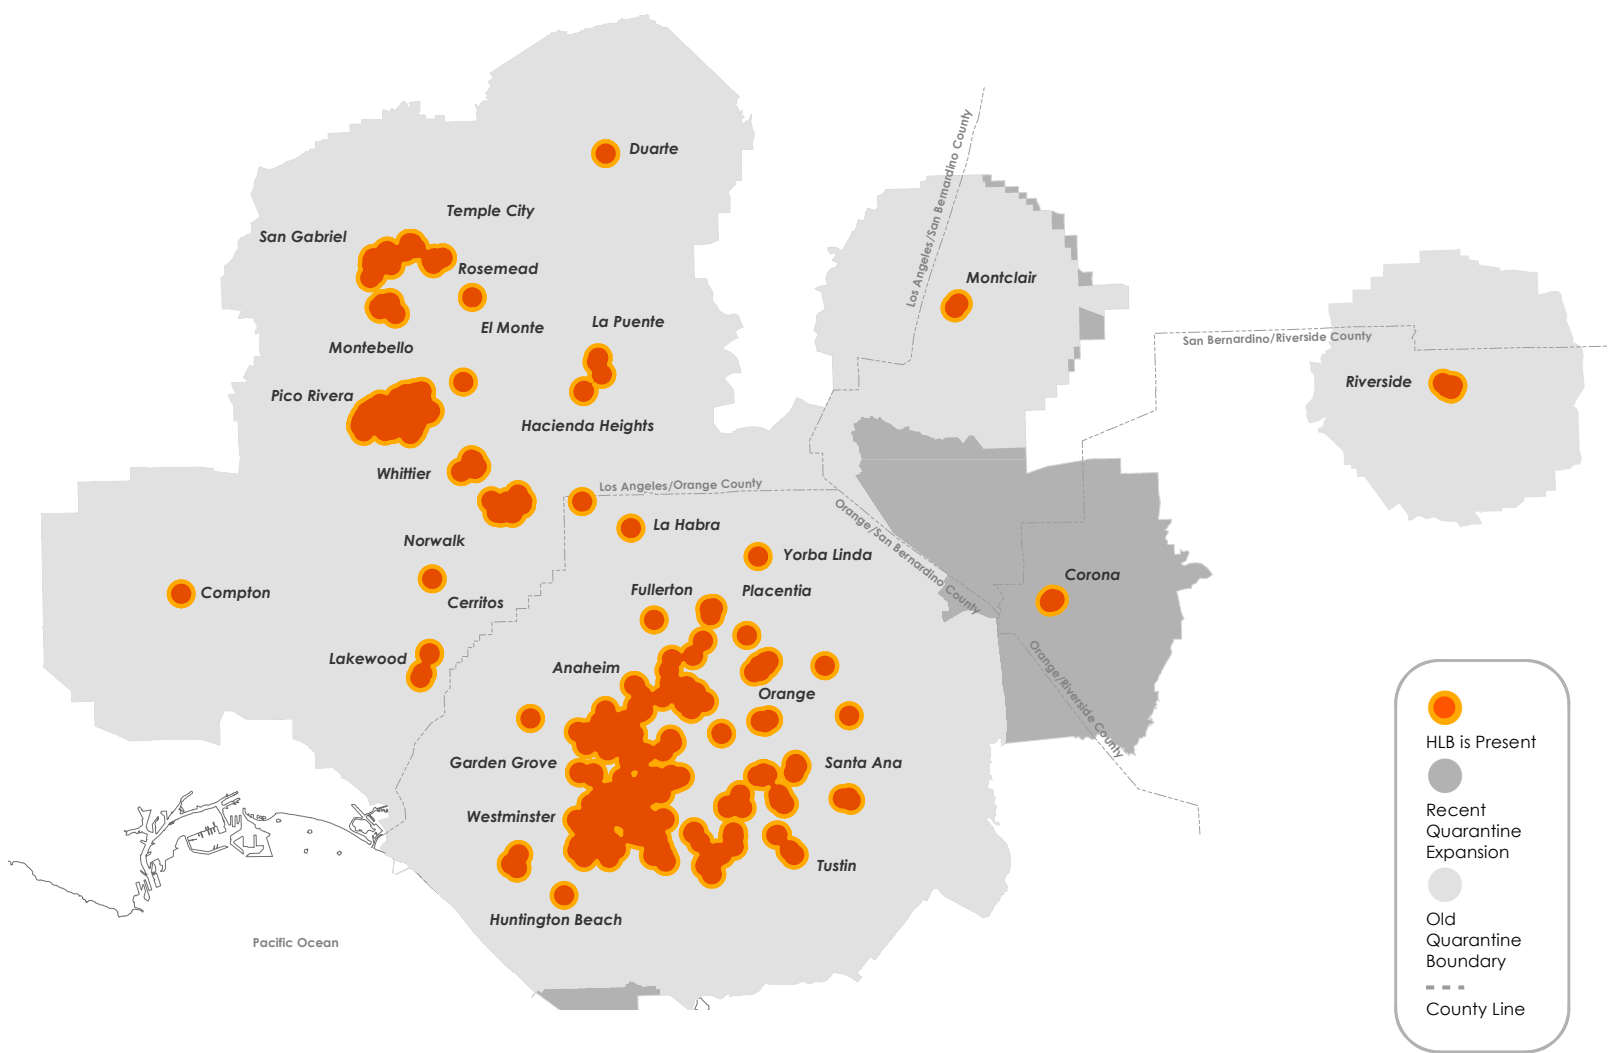

WHERE IS THE DISEASE?

CALIFORNIA HLB TREE BOUNDARIES AS OF JAN. 8, 2020

CP-151-0120