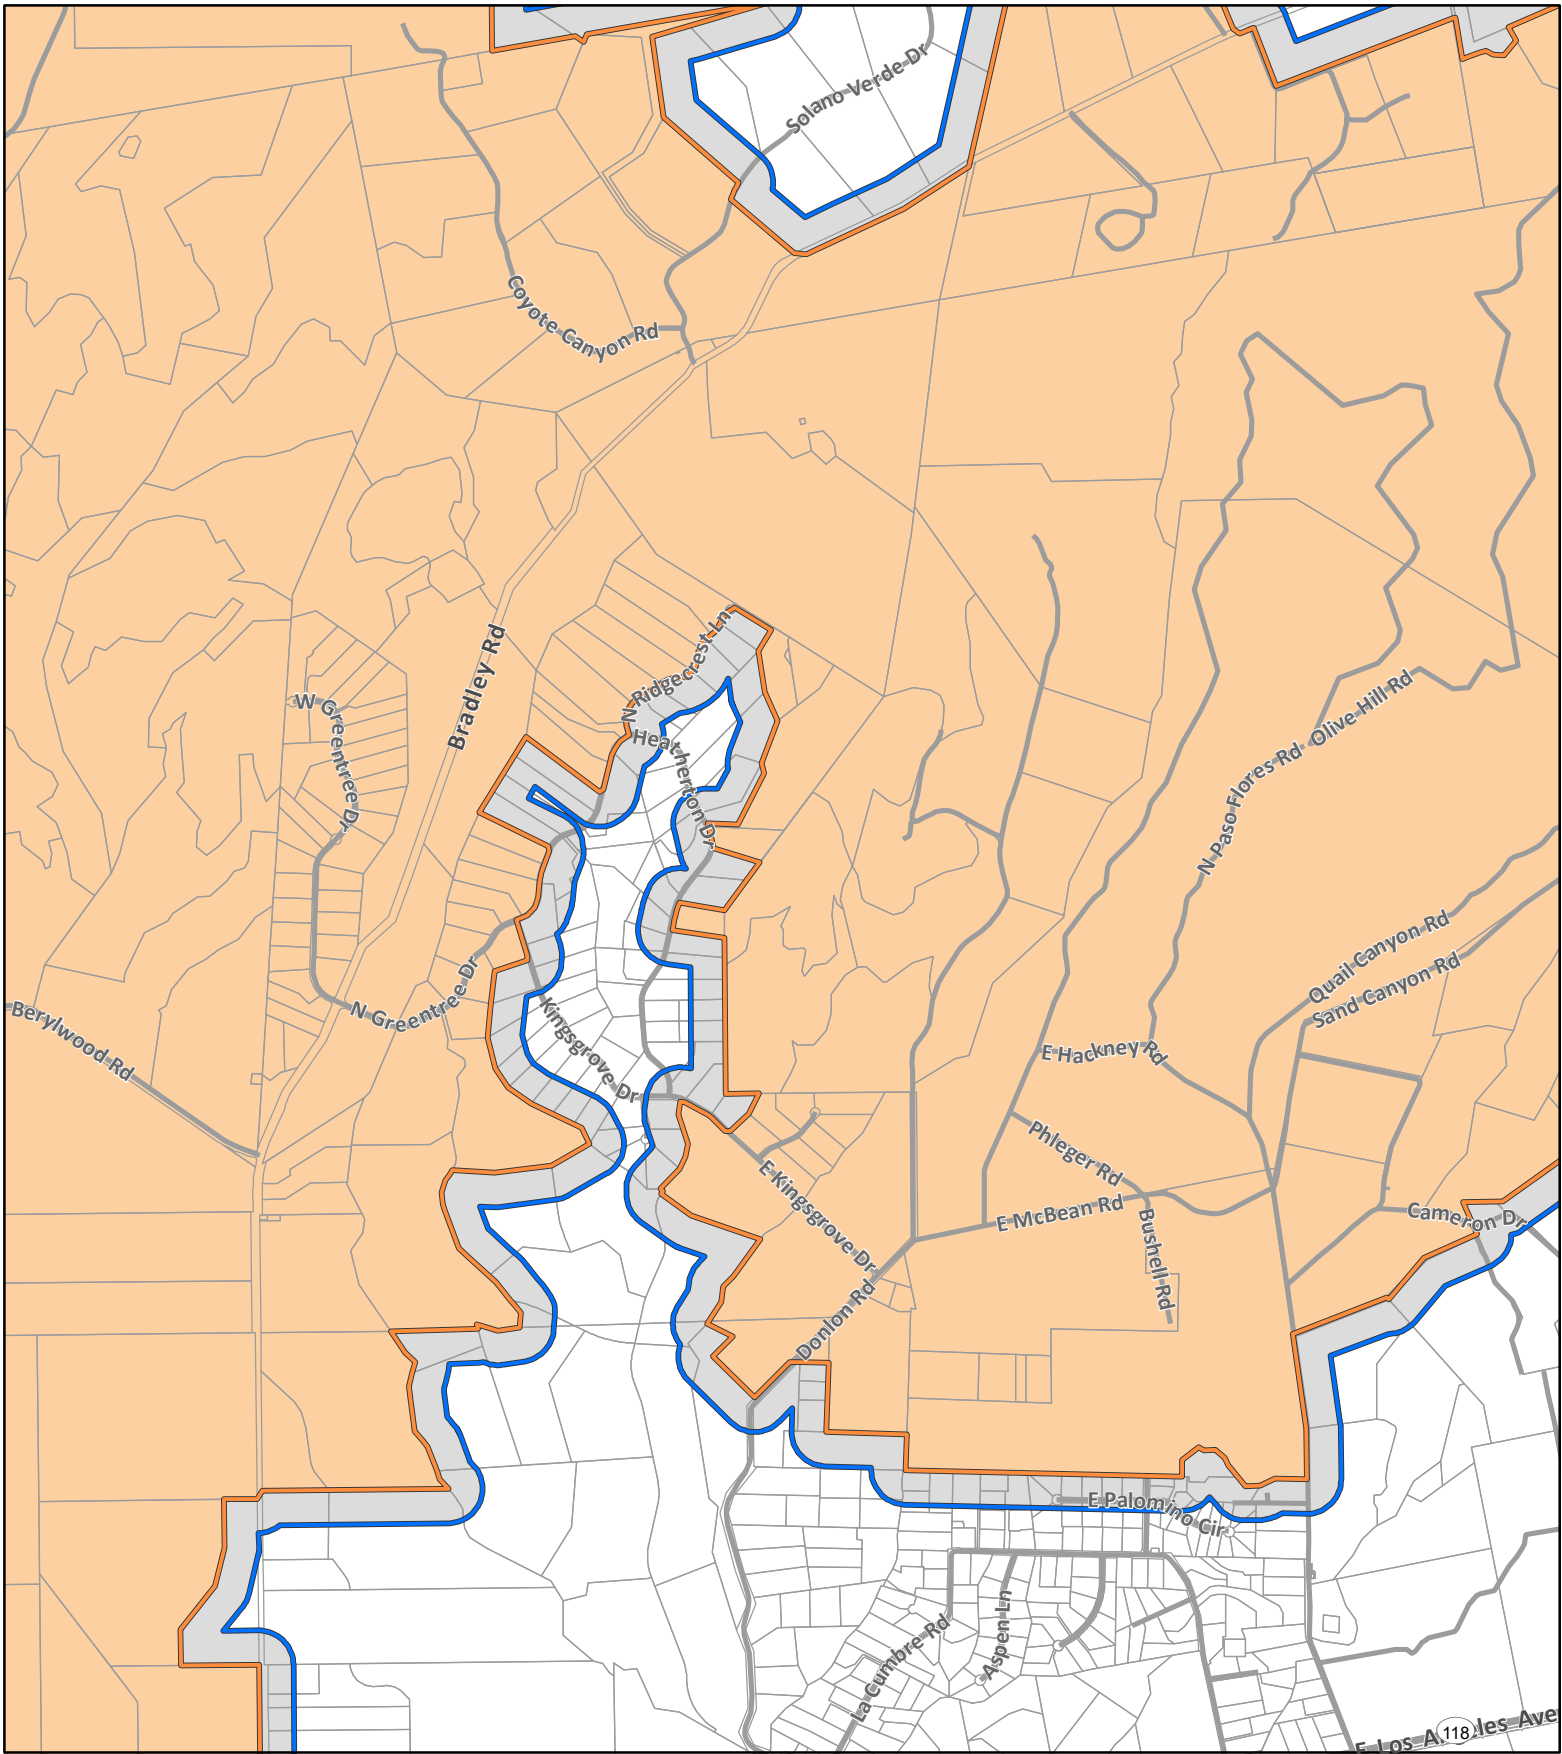

Asian Citrus Psyllid Treatment
Public Meeting Map - Overview

Camarillo, El Rio
Ventura County

Printed 7/3/2020

 400 Meter Treatment Area

 City Boundary

 Notification Area

Asian Citrus Psyllid Treatment Public Meeting Map - West Detail

Camarillo, El Rio
Ventura County
Printed 7/3/2020

- 400 Meter Treatment Area
- Notification Area
- City Boundary

Asian Citrus Psyllid Treatment
Public Meeting Map - South Detail

Camarillo, El Rio
Ventura County
Printed 7/3/2020

- 400 Meter Treatment Area
- City Boundary
- Notification Area

Asian Citrus Psyllid Treatment
Public Meeting Map - Central Detail

Camarillo, El Rio
Ventura County
Printed 7/3/2020

 400 Meter Treatment Area

 City Boundary

 Notification Area

Asian Citrus Psyllid Treatment
Public Meeting Map - East Detail

Camarillo, El Rio
Ventura County
Printed 7/3/2020

- 400 Meter Treatment Area
- Notification Area
- City Boundary