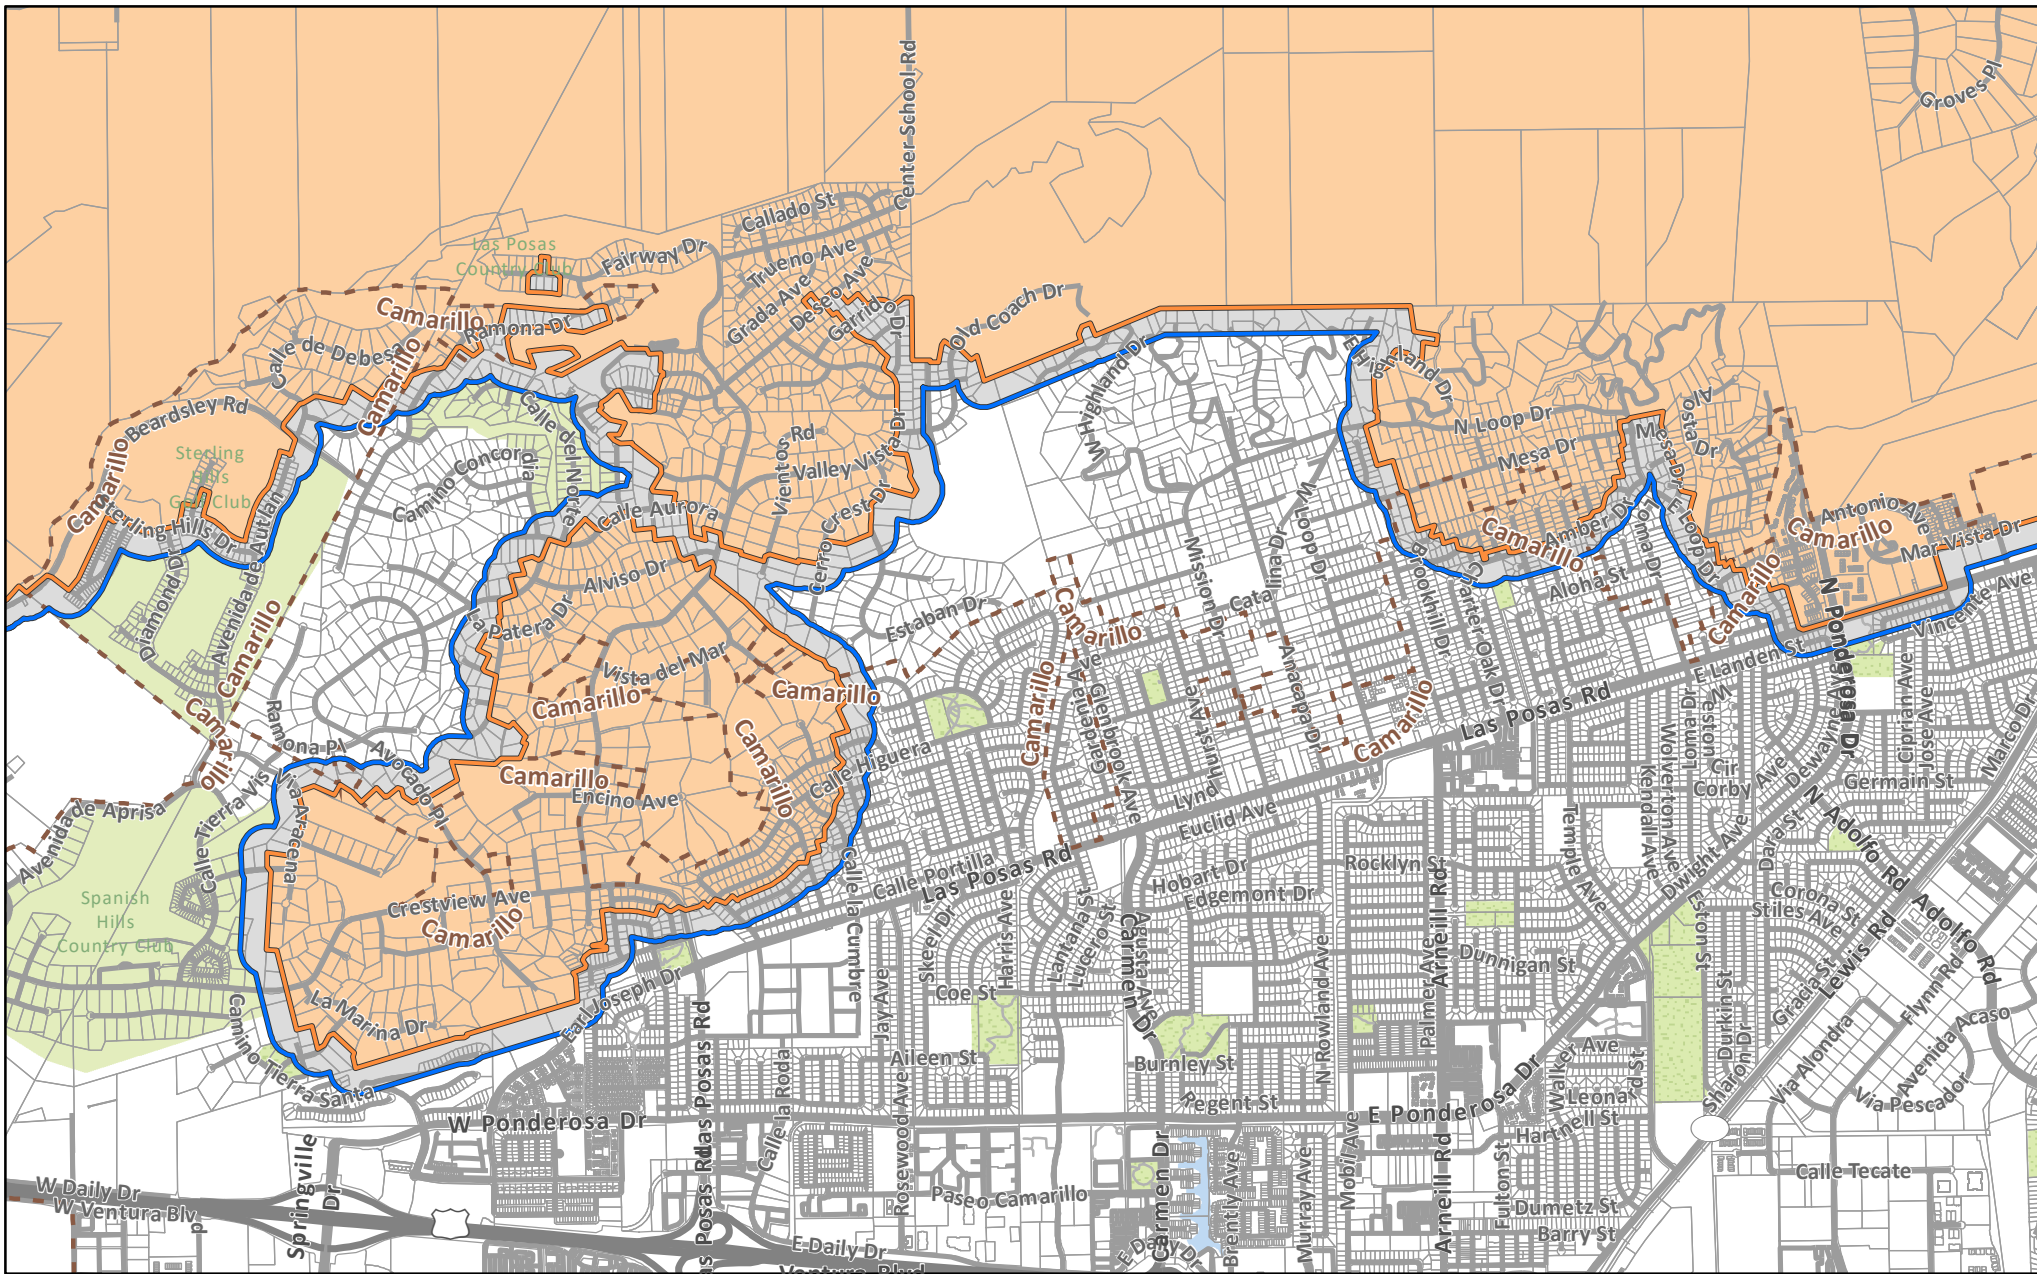

Asian Citrus Psyllid Treatment
Public Meeting Map - Overview

Camarillo, El Rio
Ventura County

Printed 7/3/2020

 400 Meter Treatment Area

 City Boundary

 Notification Area

Asian Citrus Psyllid Treatment Public Meeting Map - West Detail

Camarillo, El Rio
Ventura County
Printed 7/3/2020

- 400 Meter Treatment Area
- Notification Area
- City Boundary

Asian Citrus Psyllid Treatment
Public Meeting Map - South Detail

Camarillo, El Rio
Ventura County
Printed 7/3/2020

- 400 Meter Treatment Area
- City Boundary
- Notification Area

Asian Citrus Psyllid Treatment
Public Meeting Map - Central Detail

Camarillo, El Rio
Ventura County
Printed 7/3/2020

 400 Meter Treatment Area

 City Boundary

 Notification Area

Asian Citrus Psyllid Treatment
Public Meeting Map - East Detail

Camarillo, El Rio
Ventura County
Printed 7/3/2020

- 400 Meter Treatment Area
- Notification Area
- City Boundary