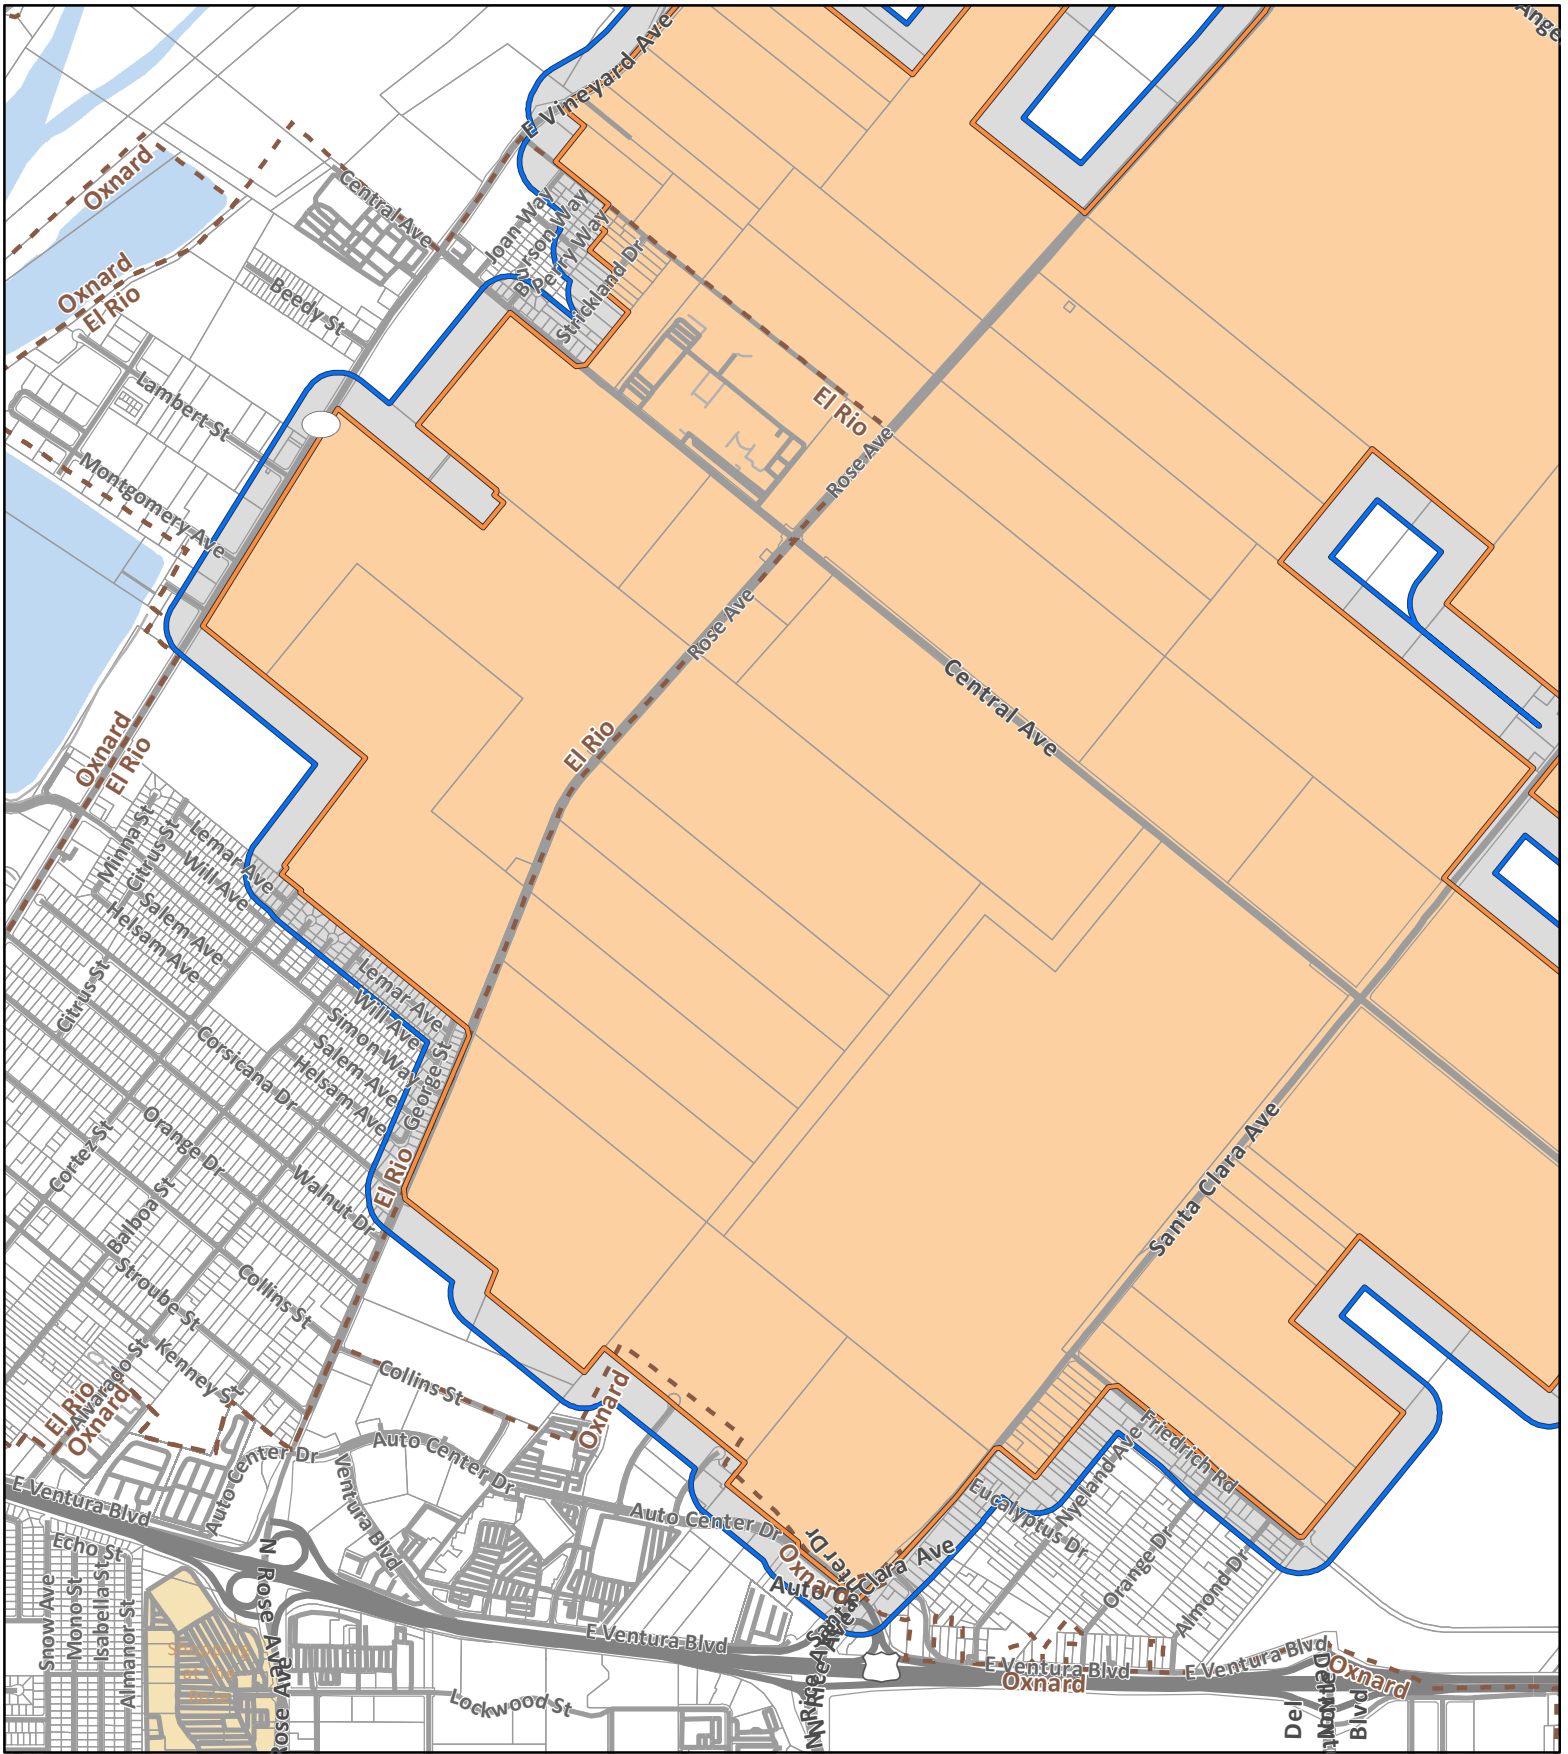

Asian Citrus Psyllid Treatment
Public Meeting Map - Overview

Camarillo, El Rio
Ventura County

Printed 7/3/2020

 400 Meter Treatment Area

 City Boundary

 Notification Area

Asian Citrus Psyllid Treatment Public Meeting Map - West Detail

Camarillo, El Rio
Ventura County
Printed 7/3/2020

- 400 Meter Treatment Area
- Notification Area
- City Boundary

Asian Citrus Psyllid Treatment
Public Meeting Map - South Detail

Camarillo, El Rio
Ventura County
Printed 7/3/2020

- 400 Meter Treatment Area
- City Boundary
- Notification Area

Asian Citrus Psyllid Treatment
Public Meeting Map - Central Detail

Camarillo, El Rio
Ventura County
Printed 7/3/2020

 400 Meter Treatment Area

 City Boundary

 Notification Area

Asian Citrus Psyllid Treatment
Public Meeting Map - East Detail

Camarillo, El Rio
Ventura County
Printed 7/3/2020

- 400 Meter Treatment Area
- Notification Area
- City Boundary