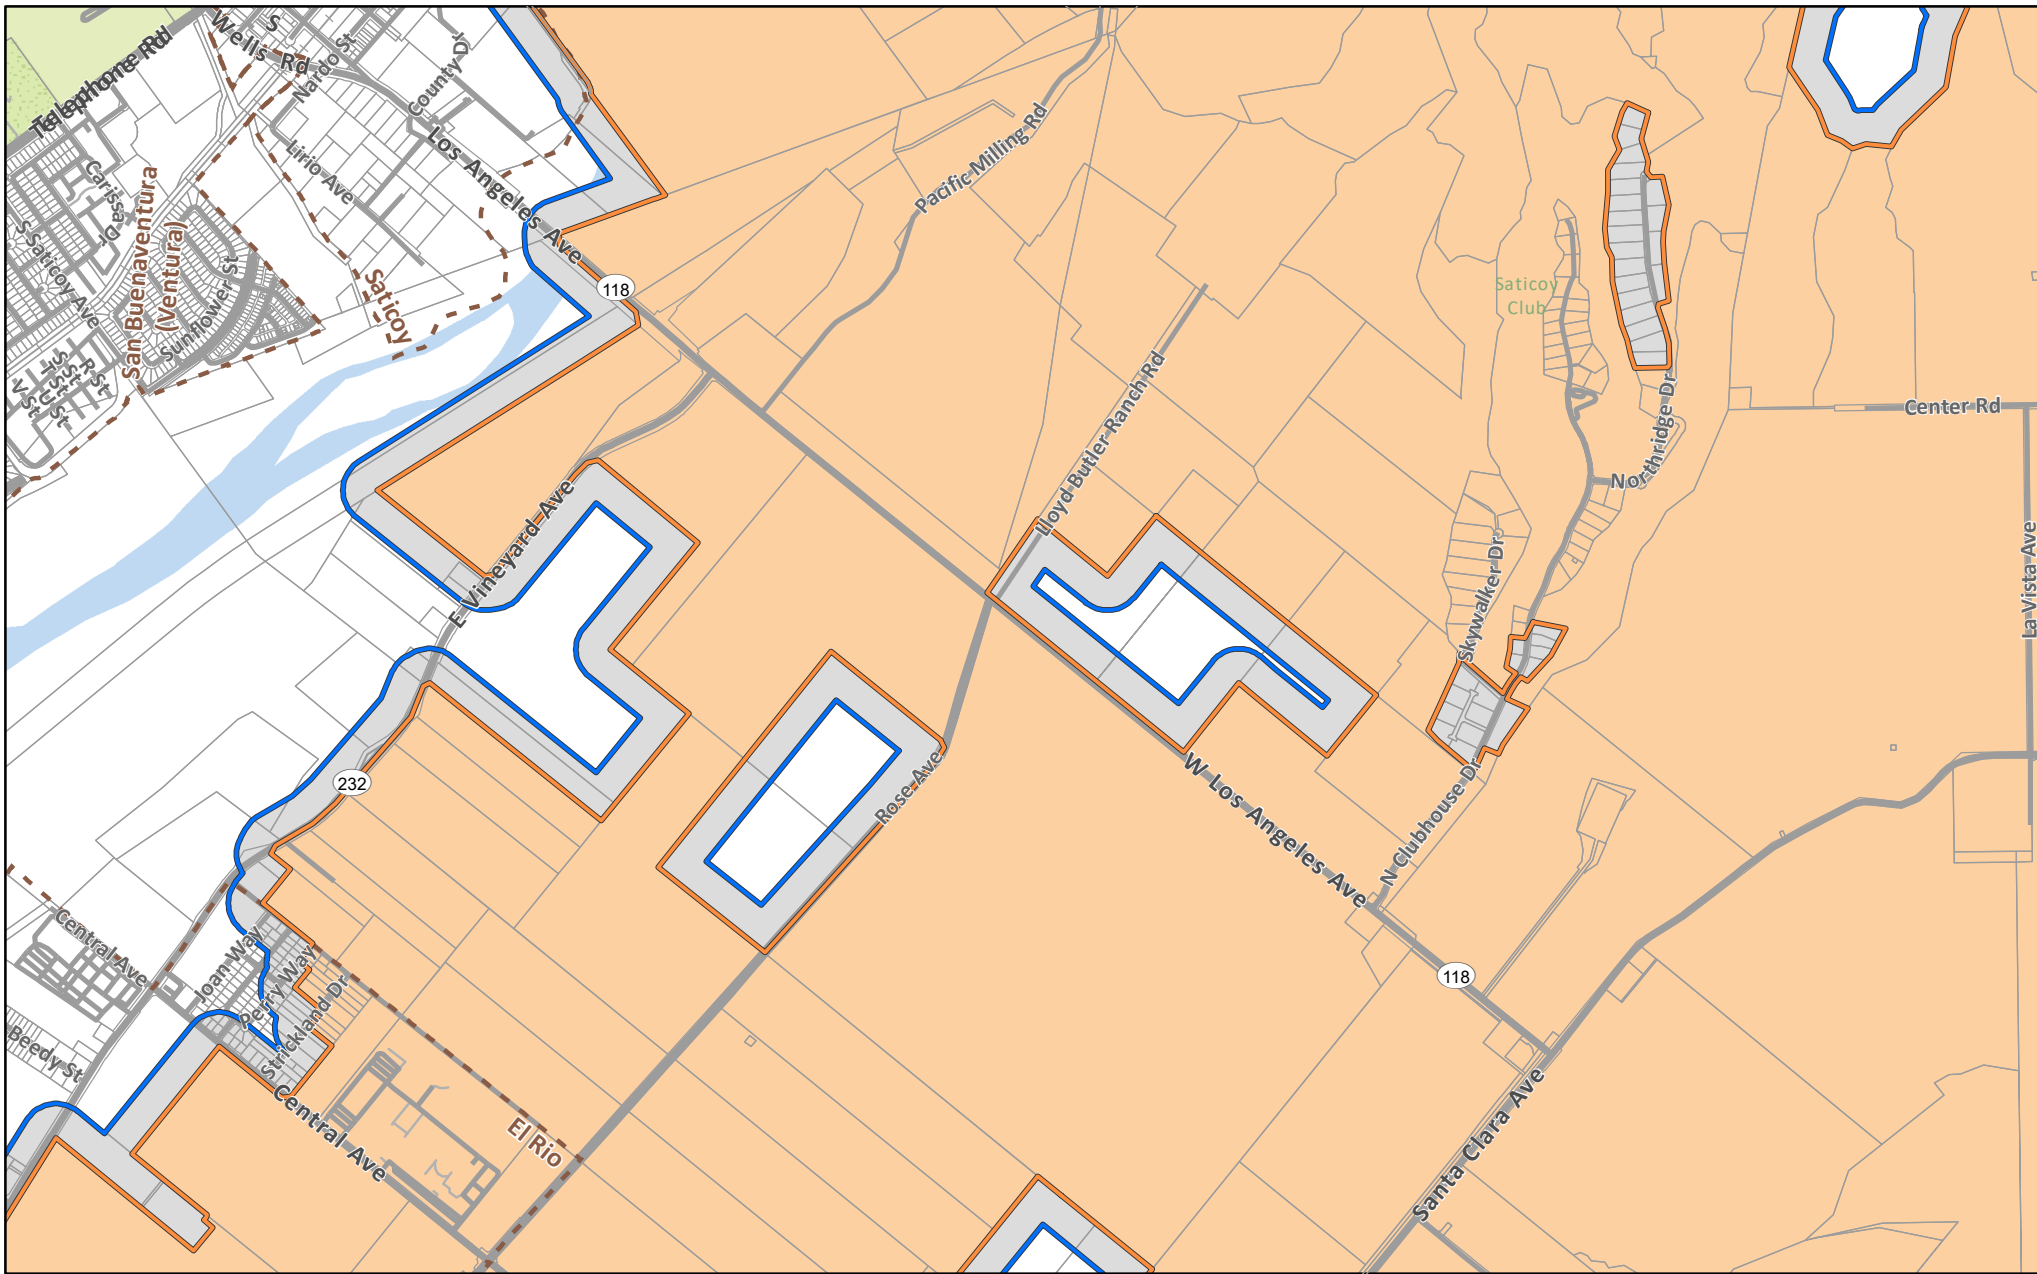

Asian Citrus Psyllid Treatment
Public Meeting Map - Overview

Camarillo, El Rio
Ventura County

Printed 7/3/2020

 400 Meter Treatment Area

 City Boundary

 Notification Area

Asian Citrus Psyllid Treatment Public Meeting Map - West Detail

Camarillo, El Rio
Ventura County
Printed 7/3/2020

- 400 Meter Treatment Area
- Notification Area
- City Boundary

Asian Citrus Psyllid Treatment
Public Meeting Map - South Detail

Camarillo, El Rio
Ventura County
Printed 7/3/2020

- 400 Meter Treatment Area
- City Boundary
- Notification Area

Asian Citrus Psyllid Treatment
Public Meeting Map - Central Detail

Camarillo, El Rio
Ventura County
Printed 7/3/2020

 400 Meter Treatment Area

 City Boundary

 Notification Area

Asian Citrus Psyllid Treatment
Public Meeting Map - East Detail

Camarillo, El Rio
Ventura County
Printed 7/3/2020

- 400 Meter Treatment Area
- Notification Area
- City Boundary