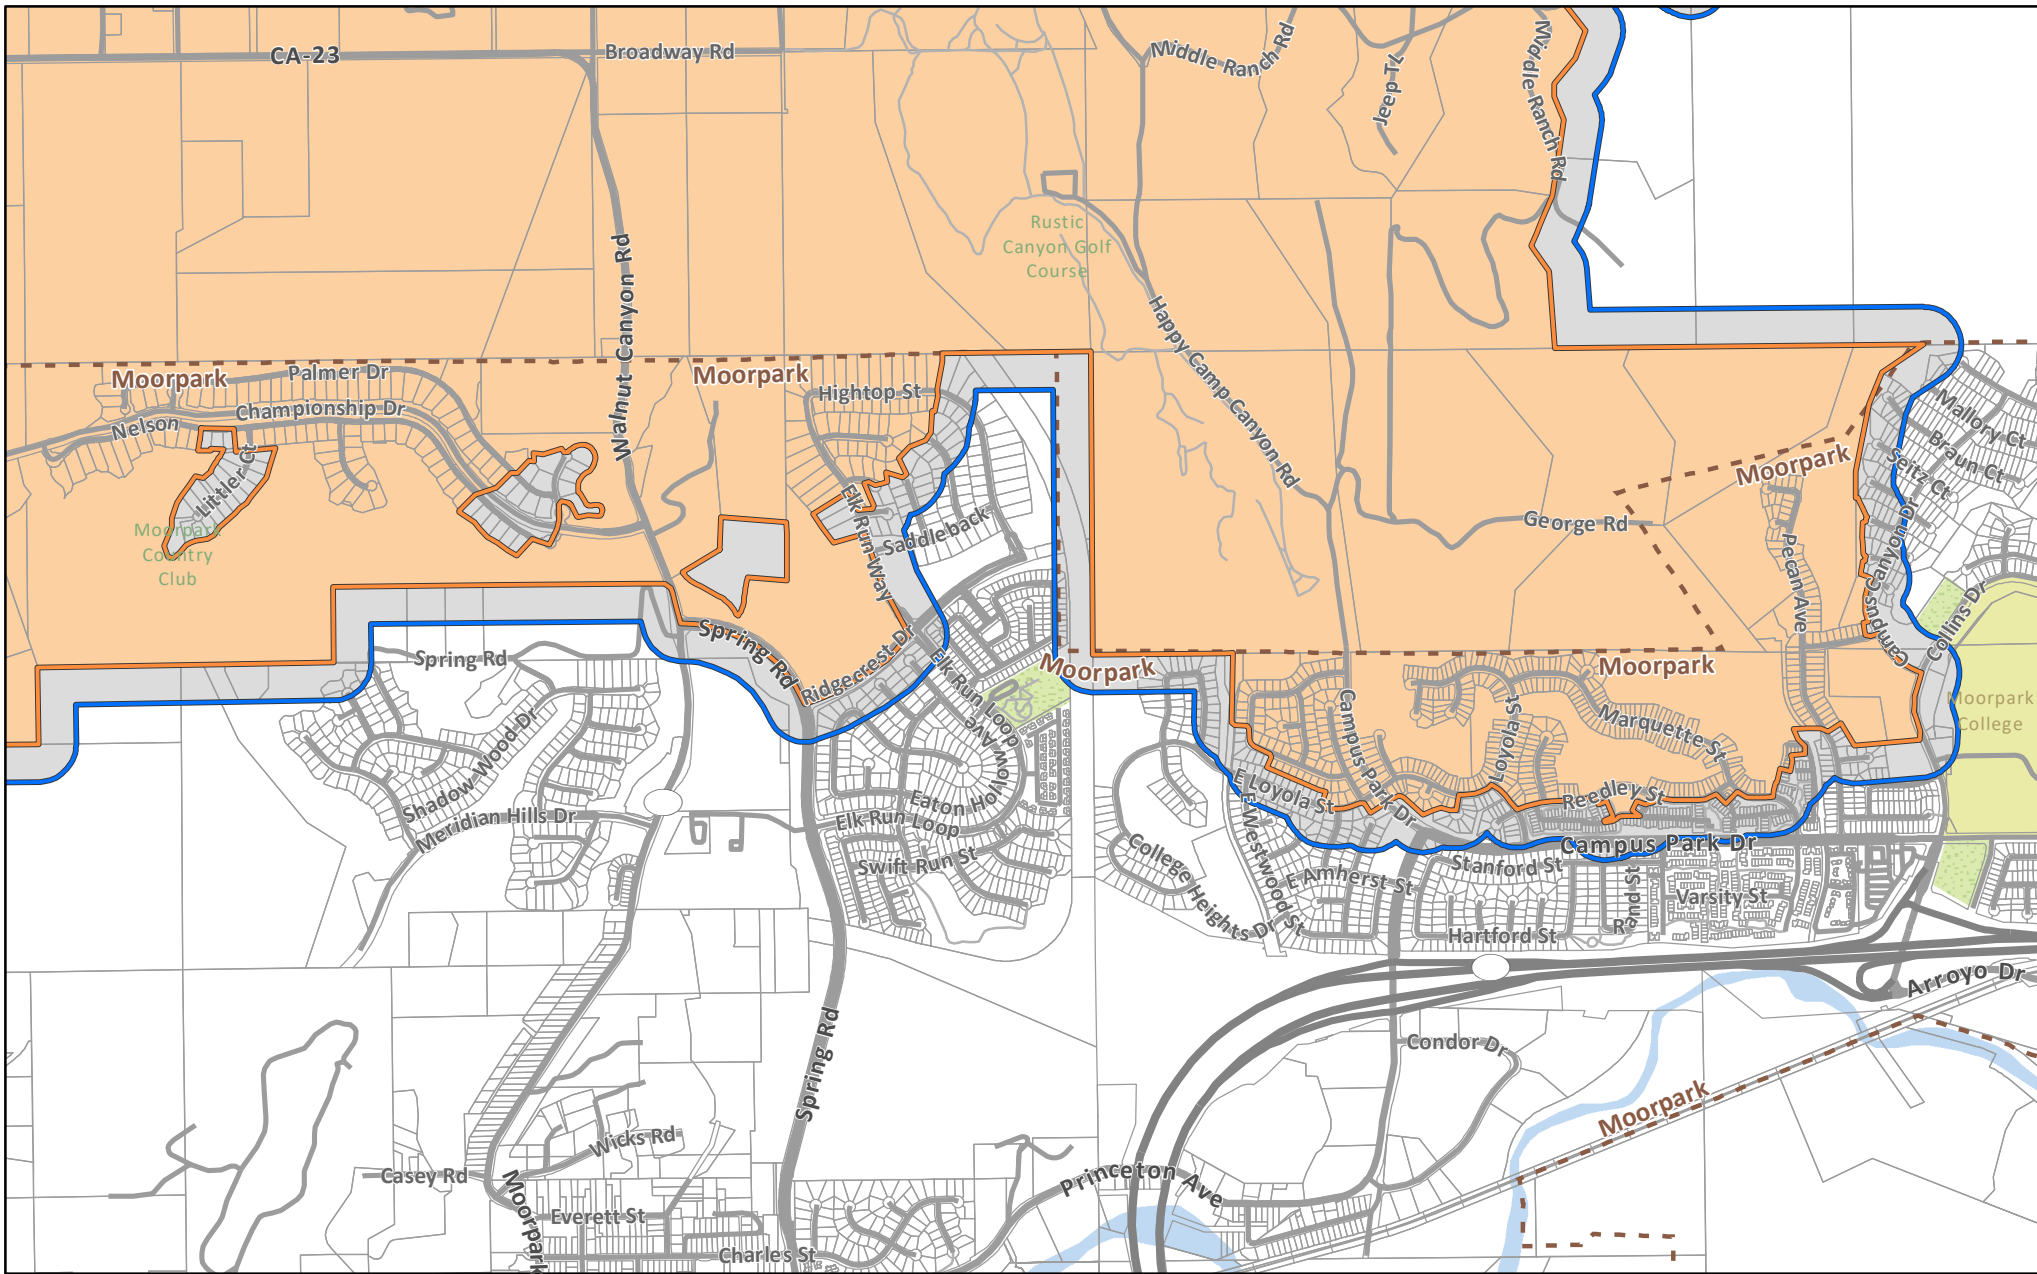

Asian Citrus Psyllid Treatment
Public Meeting Map - Overview

Moorpark
Ventura County
Printed 7/3/2020

- 400 Meter Treatment Area
- City Boundary
- Notification Area

Asian Citrus Psyllid Treatment
Public Meeting Map - East Detail

Moorpark
Ventura County
Printed 7/3/2020

 400 Meter Treatment Area

 City Boundary

 Notification Area

Asian Citrus Psyllid Treatment
Public Meeting Map - South Detail

Moorpark
Ventura County
Printed 7/3/2020

- 400 Meter Treatment Area
- City Boundary
- Notification Area