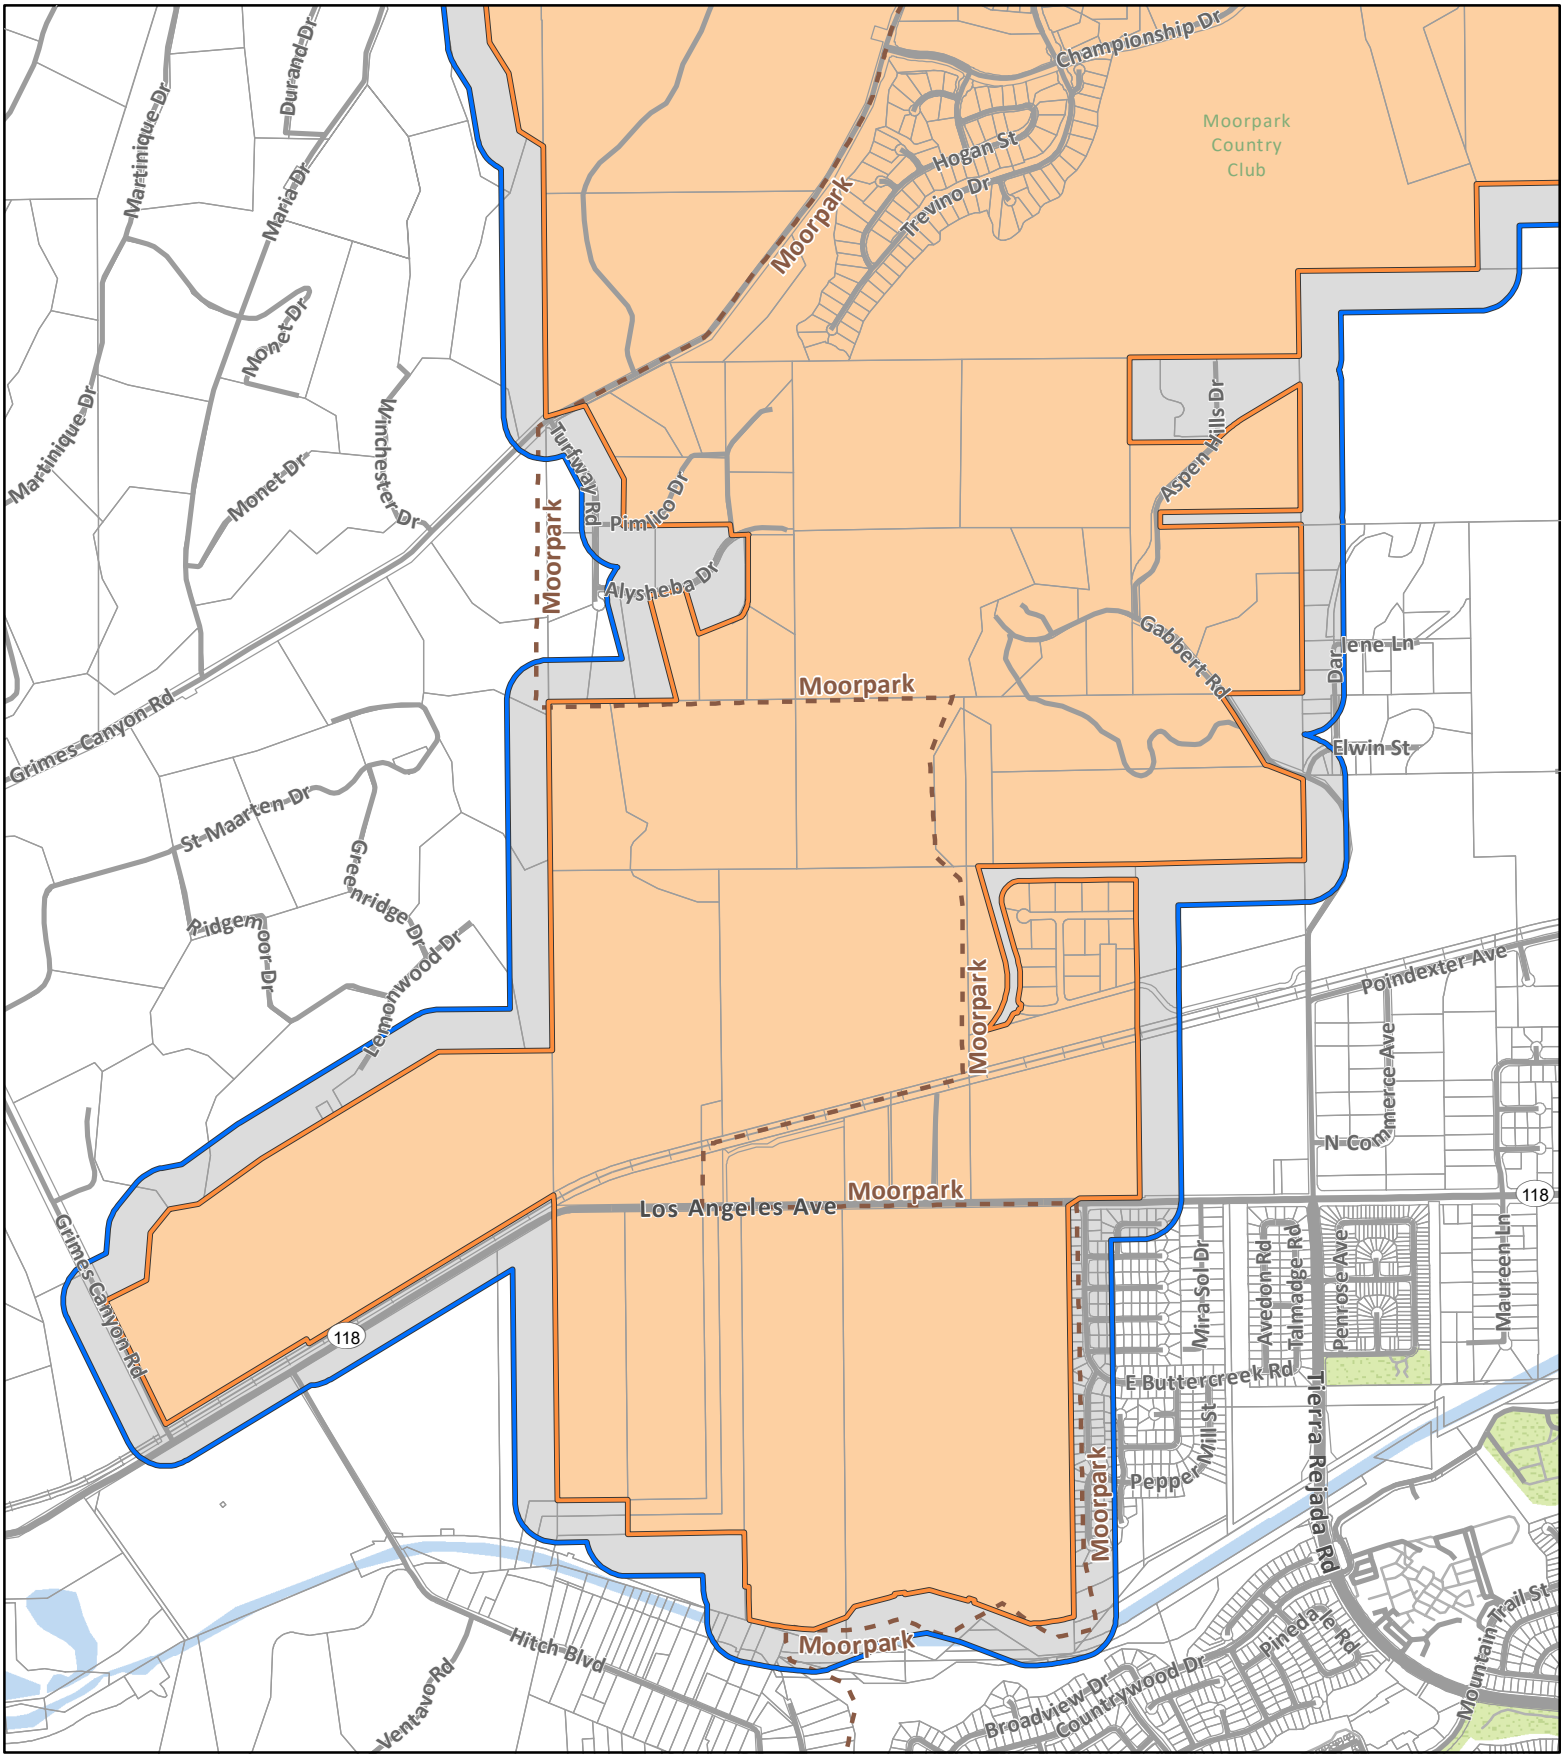

Asian Citrus Psyllid Treatment
Public Meeting Map - Overview

Moorpark
Ventura County
Printed 7/3/2020

- 400 Meter Treatment Area
- City Boundary
- Notification Area

Asian Citrus Psyllid Treatment
Public Meeting Map - East Detail

Moorpark
Ventura County
Printed 7/3/2020

 400 Meter Treatment Area

 City Boundary

 Notification Area

Asian Citrus Psyllid Treatment
Public Meeting Map - South Detail

Moorpark
Ventura County
Printed 7/3/2020

- 400 Meter Treatment Area
- City Boundary
- Notification Area