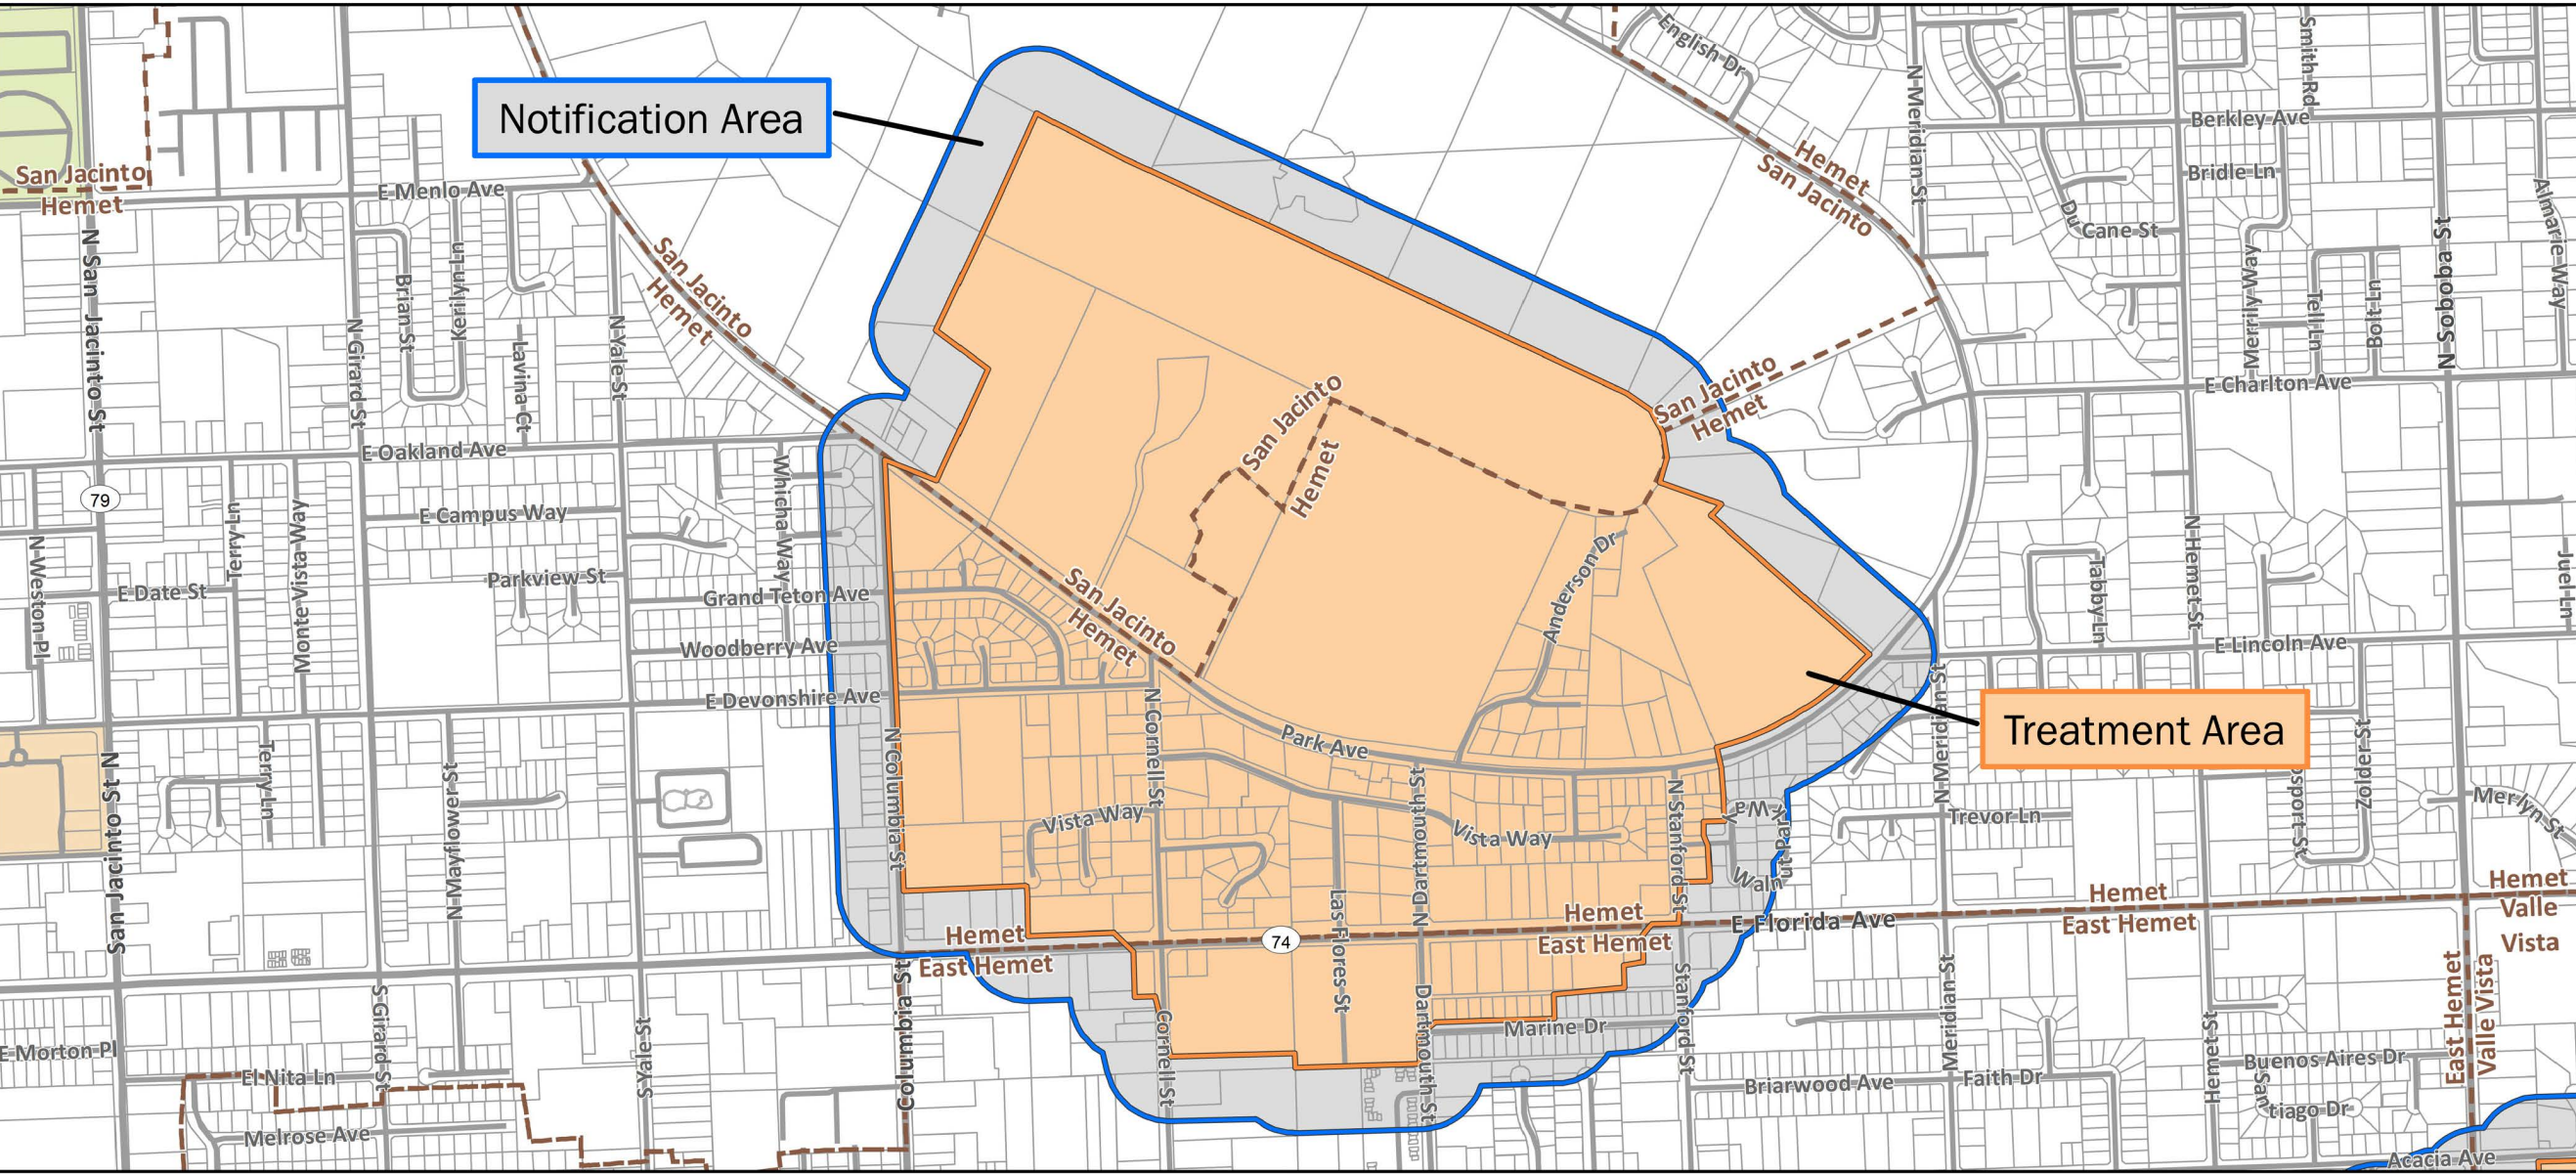

Asian Citrus Psyllid Treatment
 Public Meeting Map - Overview
 East Hemet, Hemet, San Jacinto, Valle Vista
 Riverside County

Printed 8/20/2020

-  400 Meter Treatment Area
-  Notification Area
-  City or Place Boundary

Notification Area

Treatment Area

Asian Citrus Psyllid Treatment
 Public Meeting Map - Page 1 of 6
 East Hemet, Hemet, San Jacinto, Valle Vista
 Riverside County

Printed 8/20/2020

-  400 Meter Treatment Area
-  Notification Area
-  City or Place Boundary

Asian Citrus Psyllid Treatment
 Public Meeting Map - Page 2 of 6
 East Hemet, Hemet, San Jacinto, Valle Vista
 Riverside County

Printed 8/20/2020

-  400 Meter Treatment Area
-  Notification Area
-  City or Place Boundary

Printed 8/20/2020

-  400 Meter Treatment Area
-  Notification Area
-  City or Place Boundary