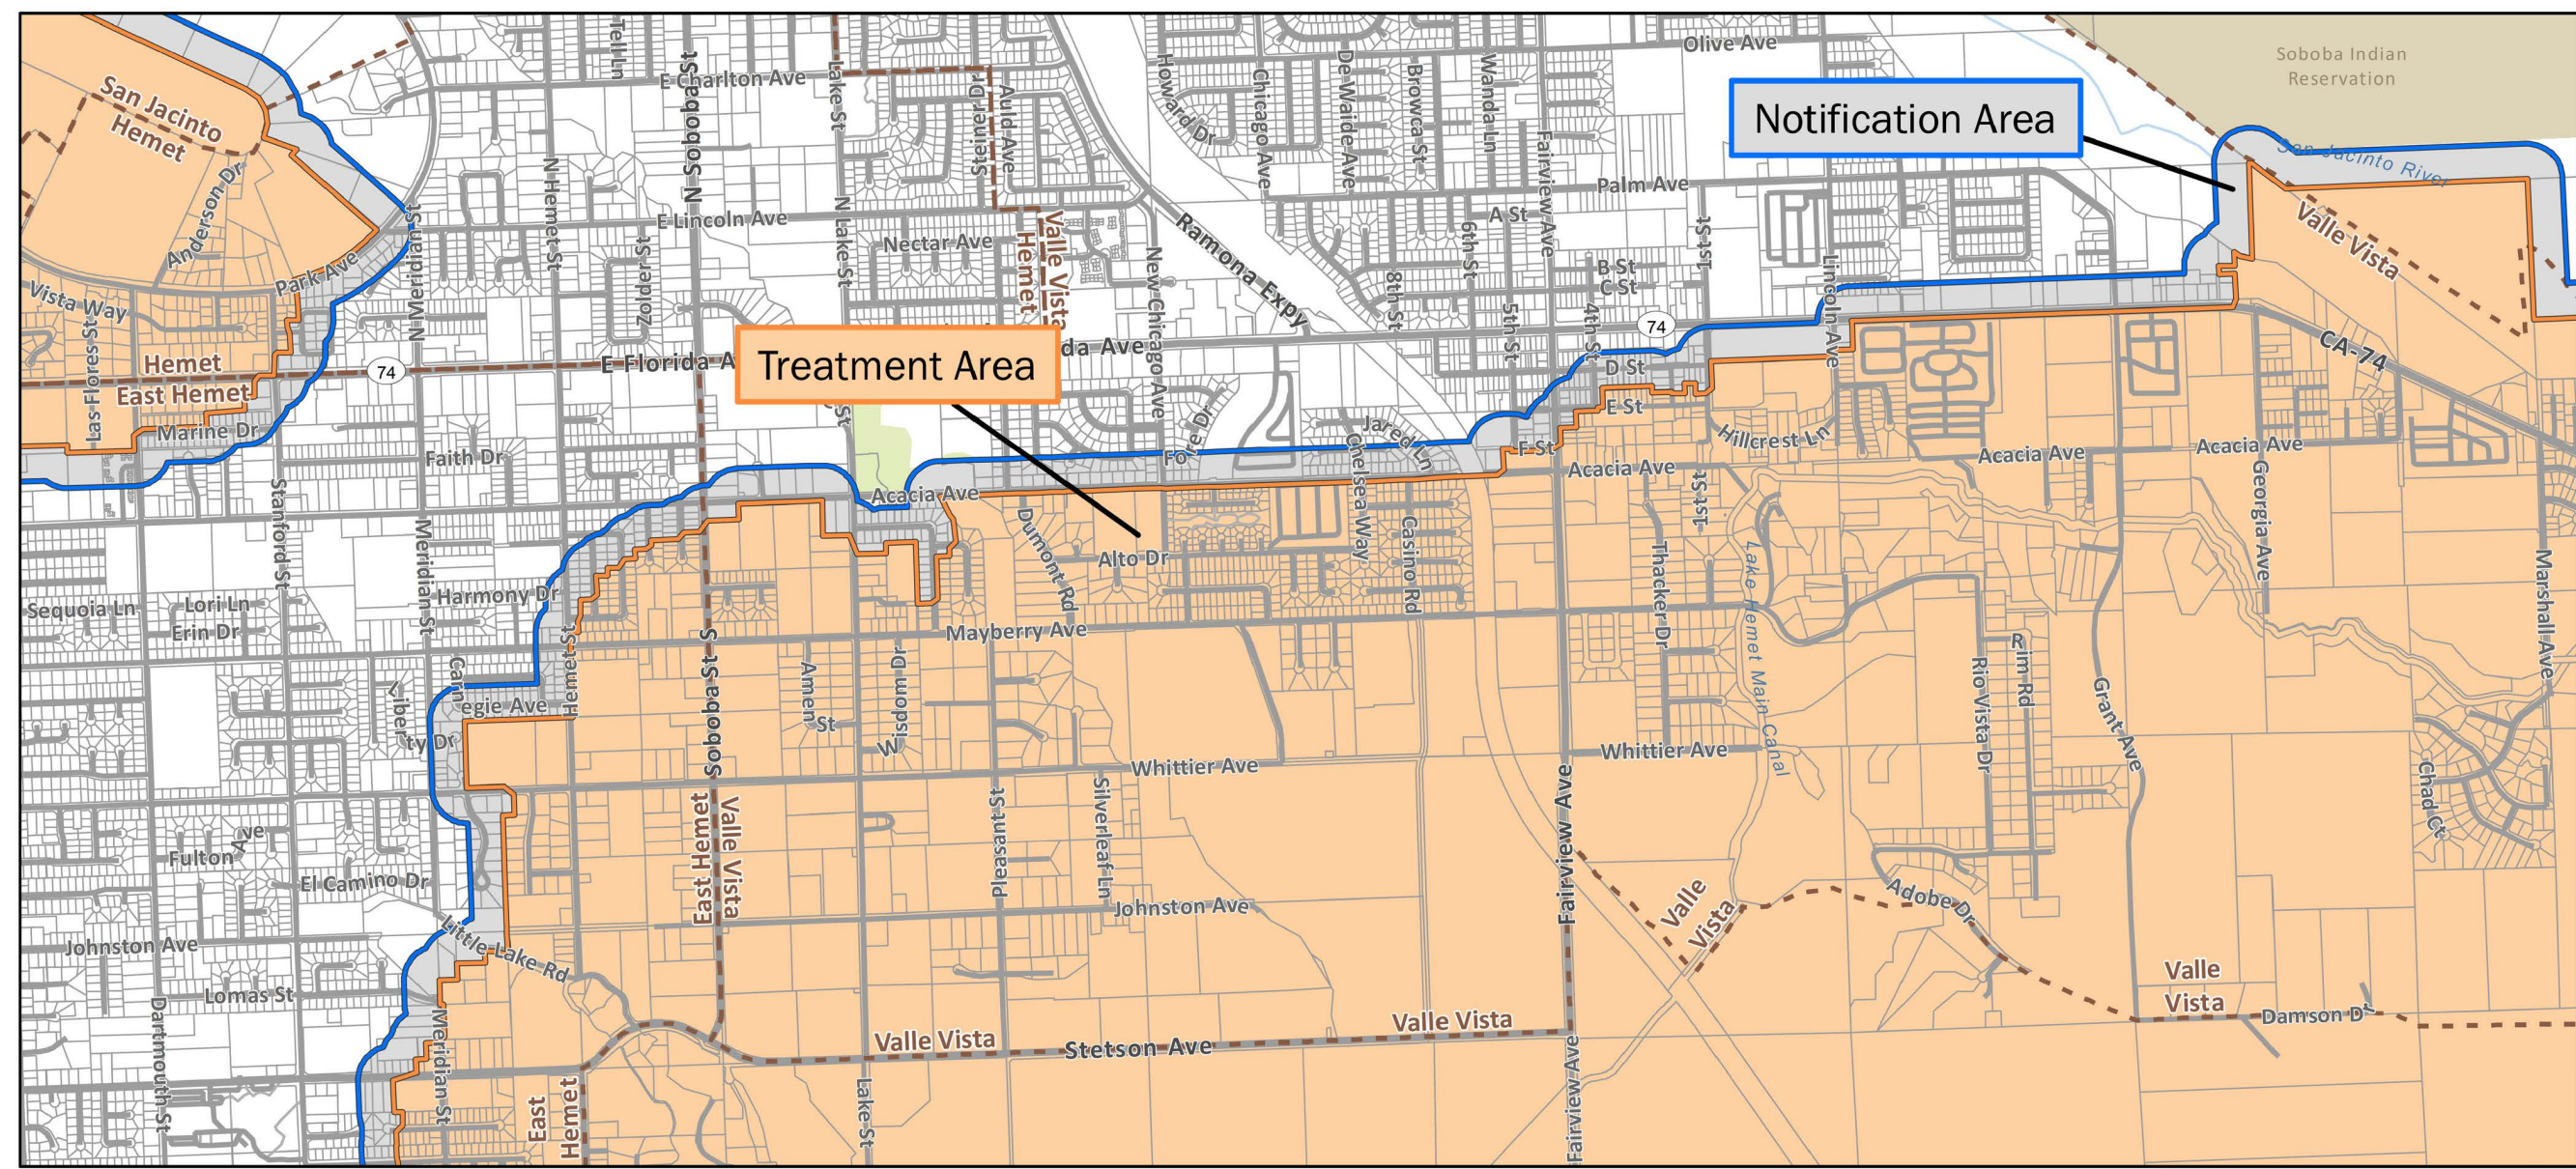

Notification Area

Treatment Area

Asian Citrus Psyllid Treatment
 Public Meeting Map - Page 1 of 6
 East Hemet, Hemet, San Jacinto, Valle Vista
 Riverside County

Printed 8/20/2020

-  400 Meter Treatment Area
-  Notification Area
-  City or Place Boundary

Asian Citrus Psyllid Treatment
 Public Meeting Map - Page 2 of 6
 East Hemet, Hemet, San Jacinto, Valle Vista
 Riverside County

Printed 8/20/2020

-  400 Meter Treatment Area
-  Notification Area
-  City or Place Boundary

Asian Citrus Psyllid Treatment
 Public Meeting Map - Page 3 of 6
 East Hemet
 Riverside County

Printed 8/20/2020

-  400 Meter Treatment Area
-  Notification Area
-  City or Place Boundary

Asian Citrus Psyllid Treatment
 Public Meeting Map - Page 4 of 6
 Valle Vista
 Riverside County

Printed 8/20/2020

-  400 Meter Treatment Area
-  Notification Area
-  City or Place Boundary