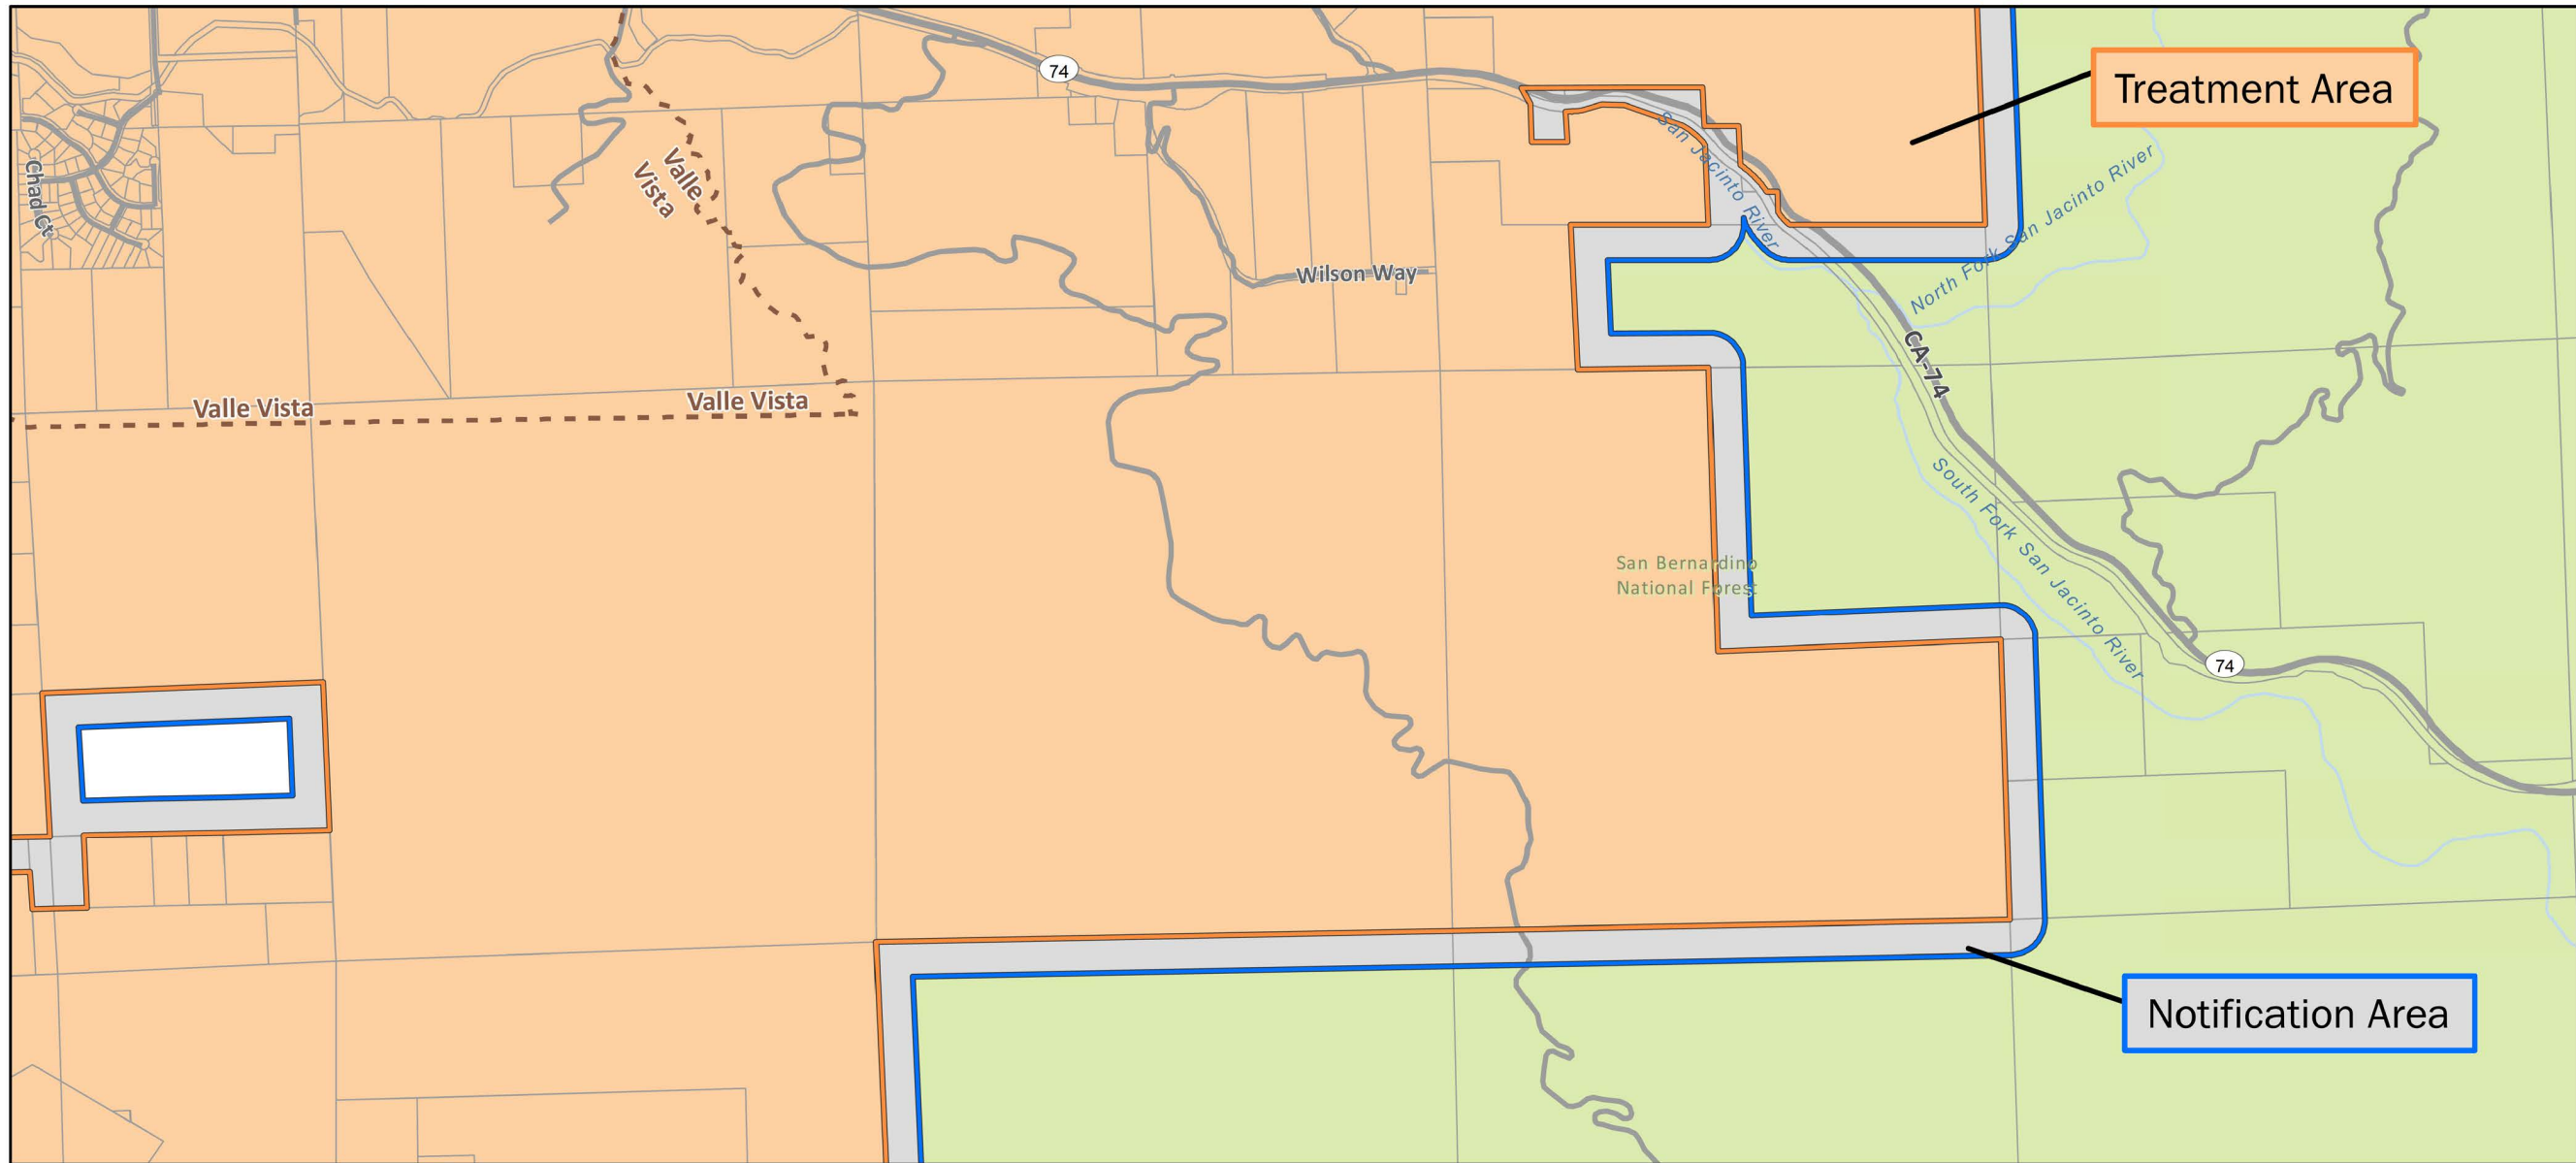

Asian Citrus Psyllid Treatment
 Public Meeting Map - Page 2 of 6
 East Hemet, Hemet, San Jacinto, Valle Vista
 Riverside County

Printed 8/20/2020

-  400 Meter Treatment Area
-  Notification Area
-  City or Place Boundary

Asian Citrus Psyllid Treatment
 Public Meeting Map - Page 3 of 6
 East Hemet
 Riverside County

Printed 8/20/2020

-  400 Meter Treatment Area
-  Notification Area
-  City or Place Boundary

Asian Citrus Psyllid Treatment
 Public Meeting Map - Page 4 of 6
 Valle Vista
 Riverside County

Printed 8/20/2020

-  400 Meter Treatment Area
-  Notification Area
-  City or Place Boundary

Asian Citrus Psyllid Treatment
 Public Meeting Map - Page 5 of 6
 Valle Vista
 Riverside County

Printed 8/20/2020

Printed 8/20/2020

-  400 Meter Treatment Area
-  Notification Area
-  City or Place Boundary