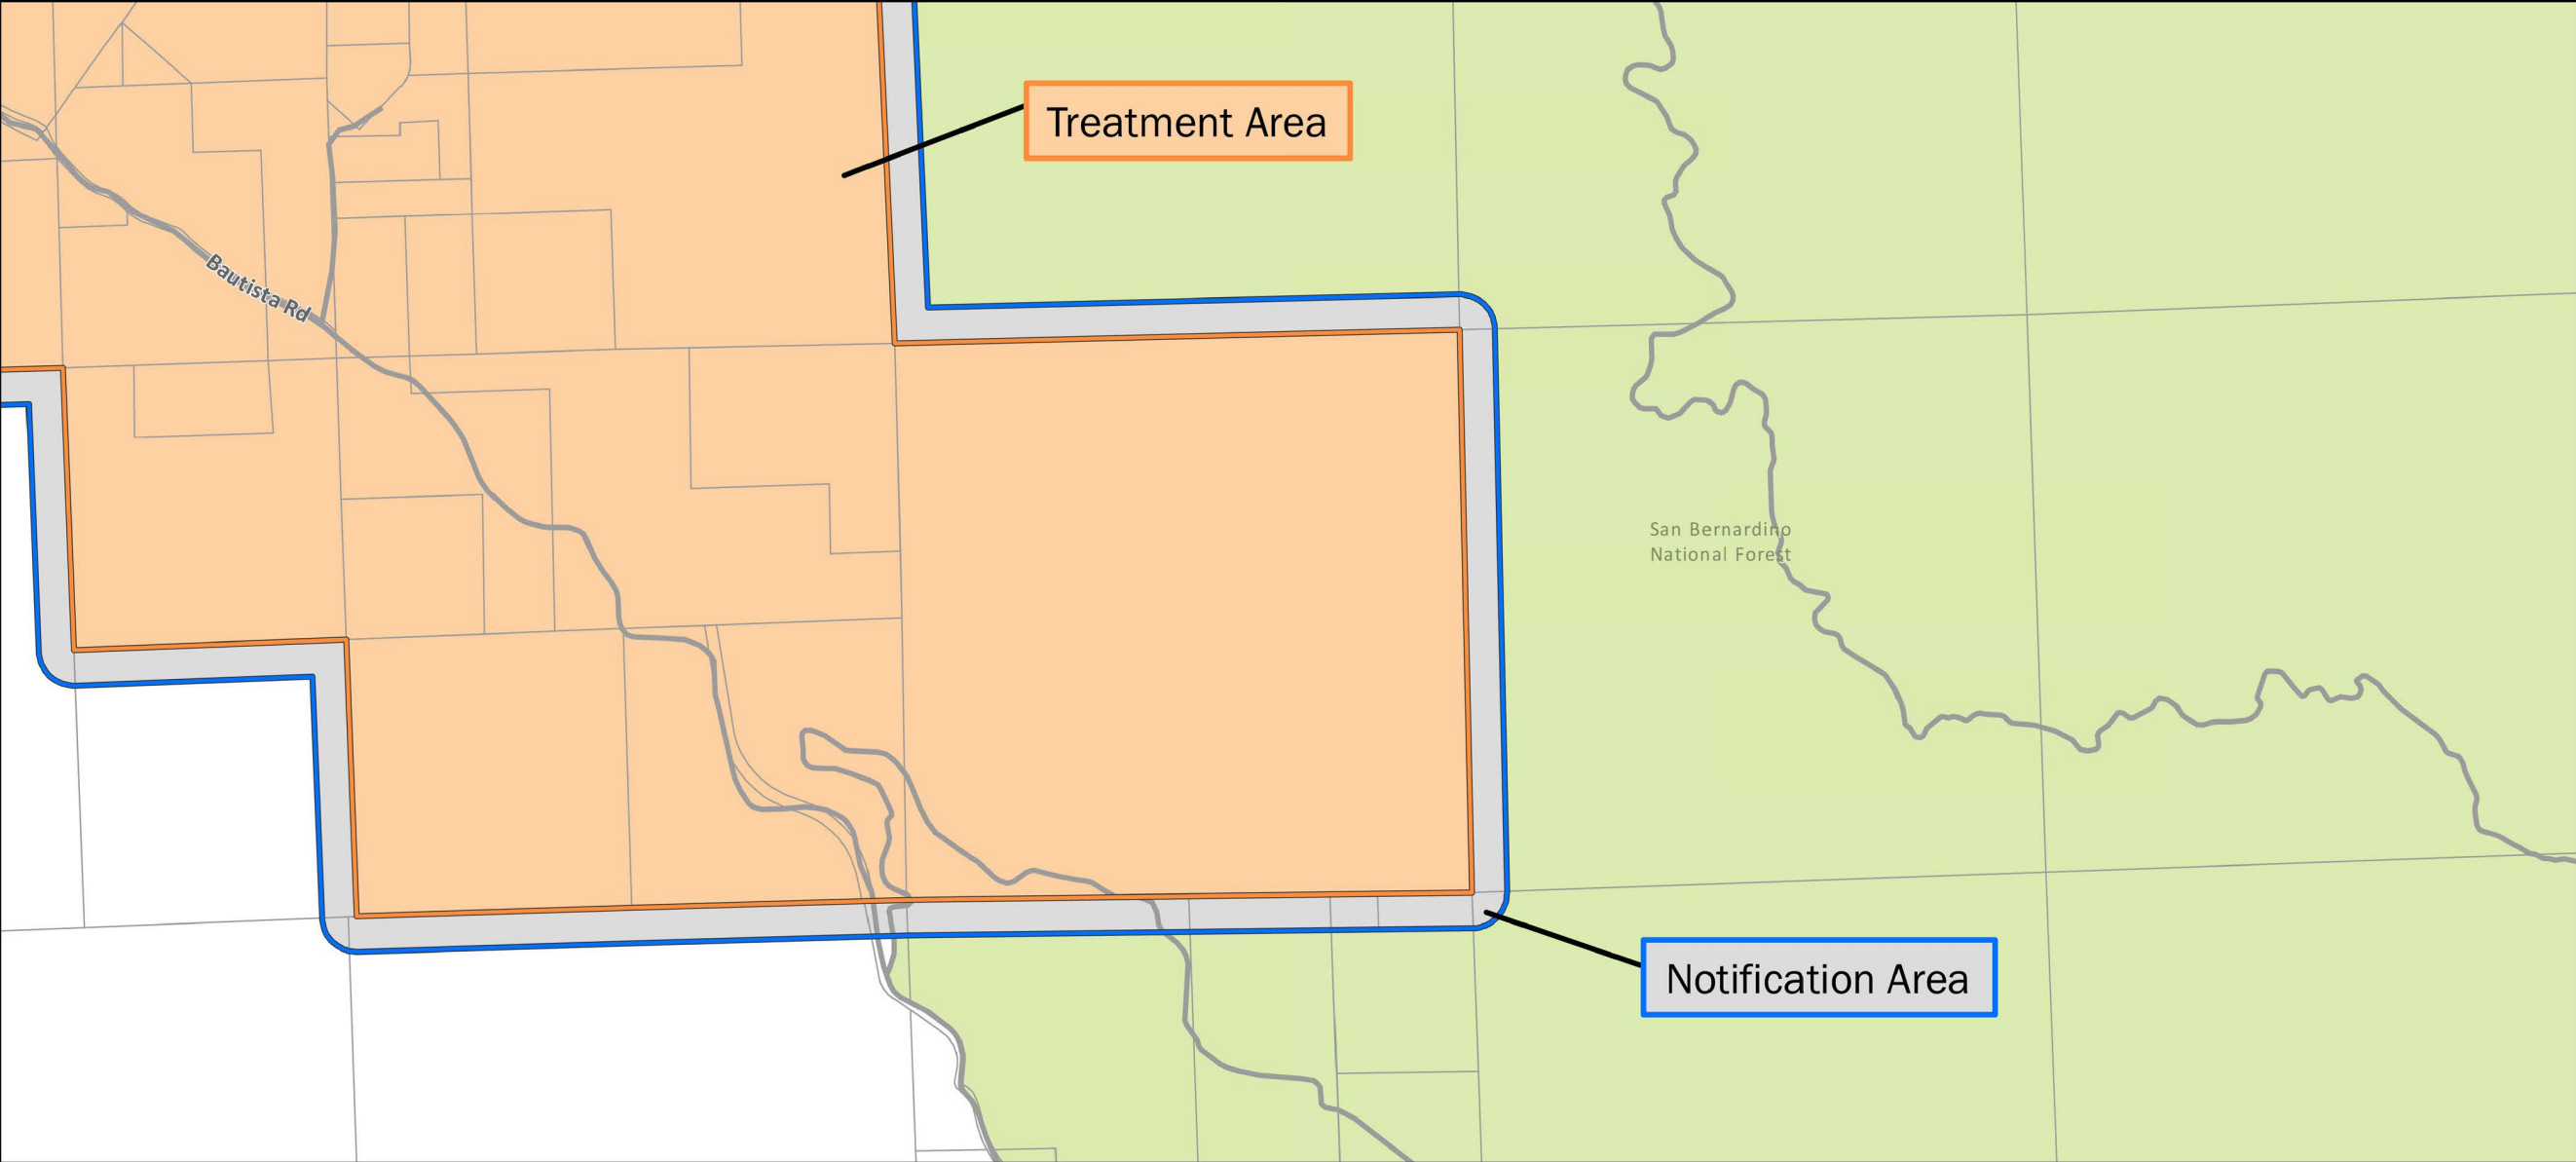

Asian Citrus Psyllid Treatment
 Public Meeting Map - Page 3 of 6
 East Hemet
 Riverside County

Printed 8/20/2020

-  400 Meter Treatment Area
-  Notification Area
-  City or Place Boundary

Asian Citrus Psyllid Treatment
 Public Meeting Map - Page 4 of 6
 Valle Vista
 Riverside County

Printed 8/20/2020

-  400 Meter Treatment Area
-  Notification Area
-  City or Place Boundary

Asian Citrus Psyllid Treatment
 Public Meeting Map - Page 5 of 6
 Valle Vista
 Riverside County

Printed 8/20/2020

-  400 Meter Treatment Area
-  Notification Area
-  City or Place Boundary

Treatment Area

Notification Area

Asian Citrus Psyllid Treatment
 Public Meeting Map - Page 6 of 6
 Unincorporated Area
 Riverside County

Printed 8/20/2020

-  400 Meter Treatment Area
-  Notification Area
-  City or Place Boundary