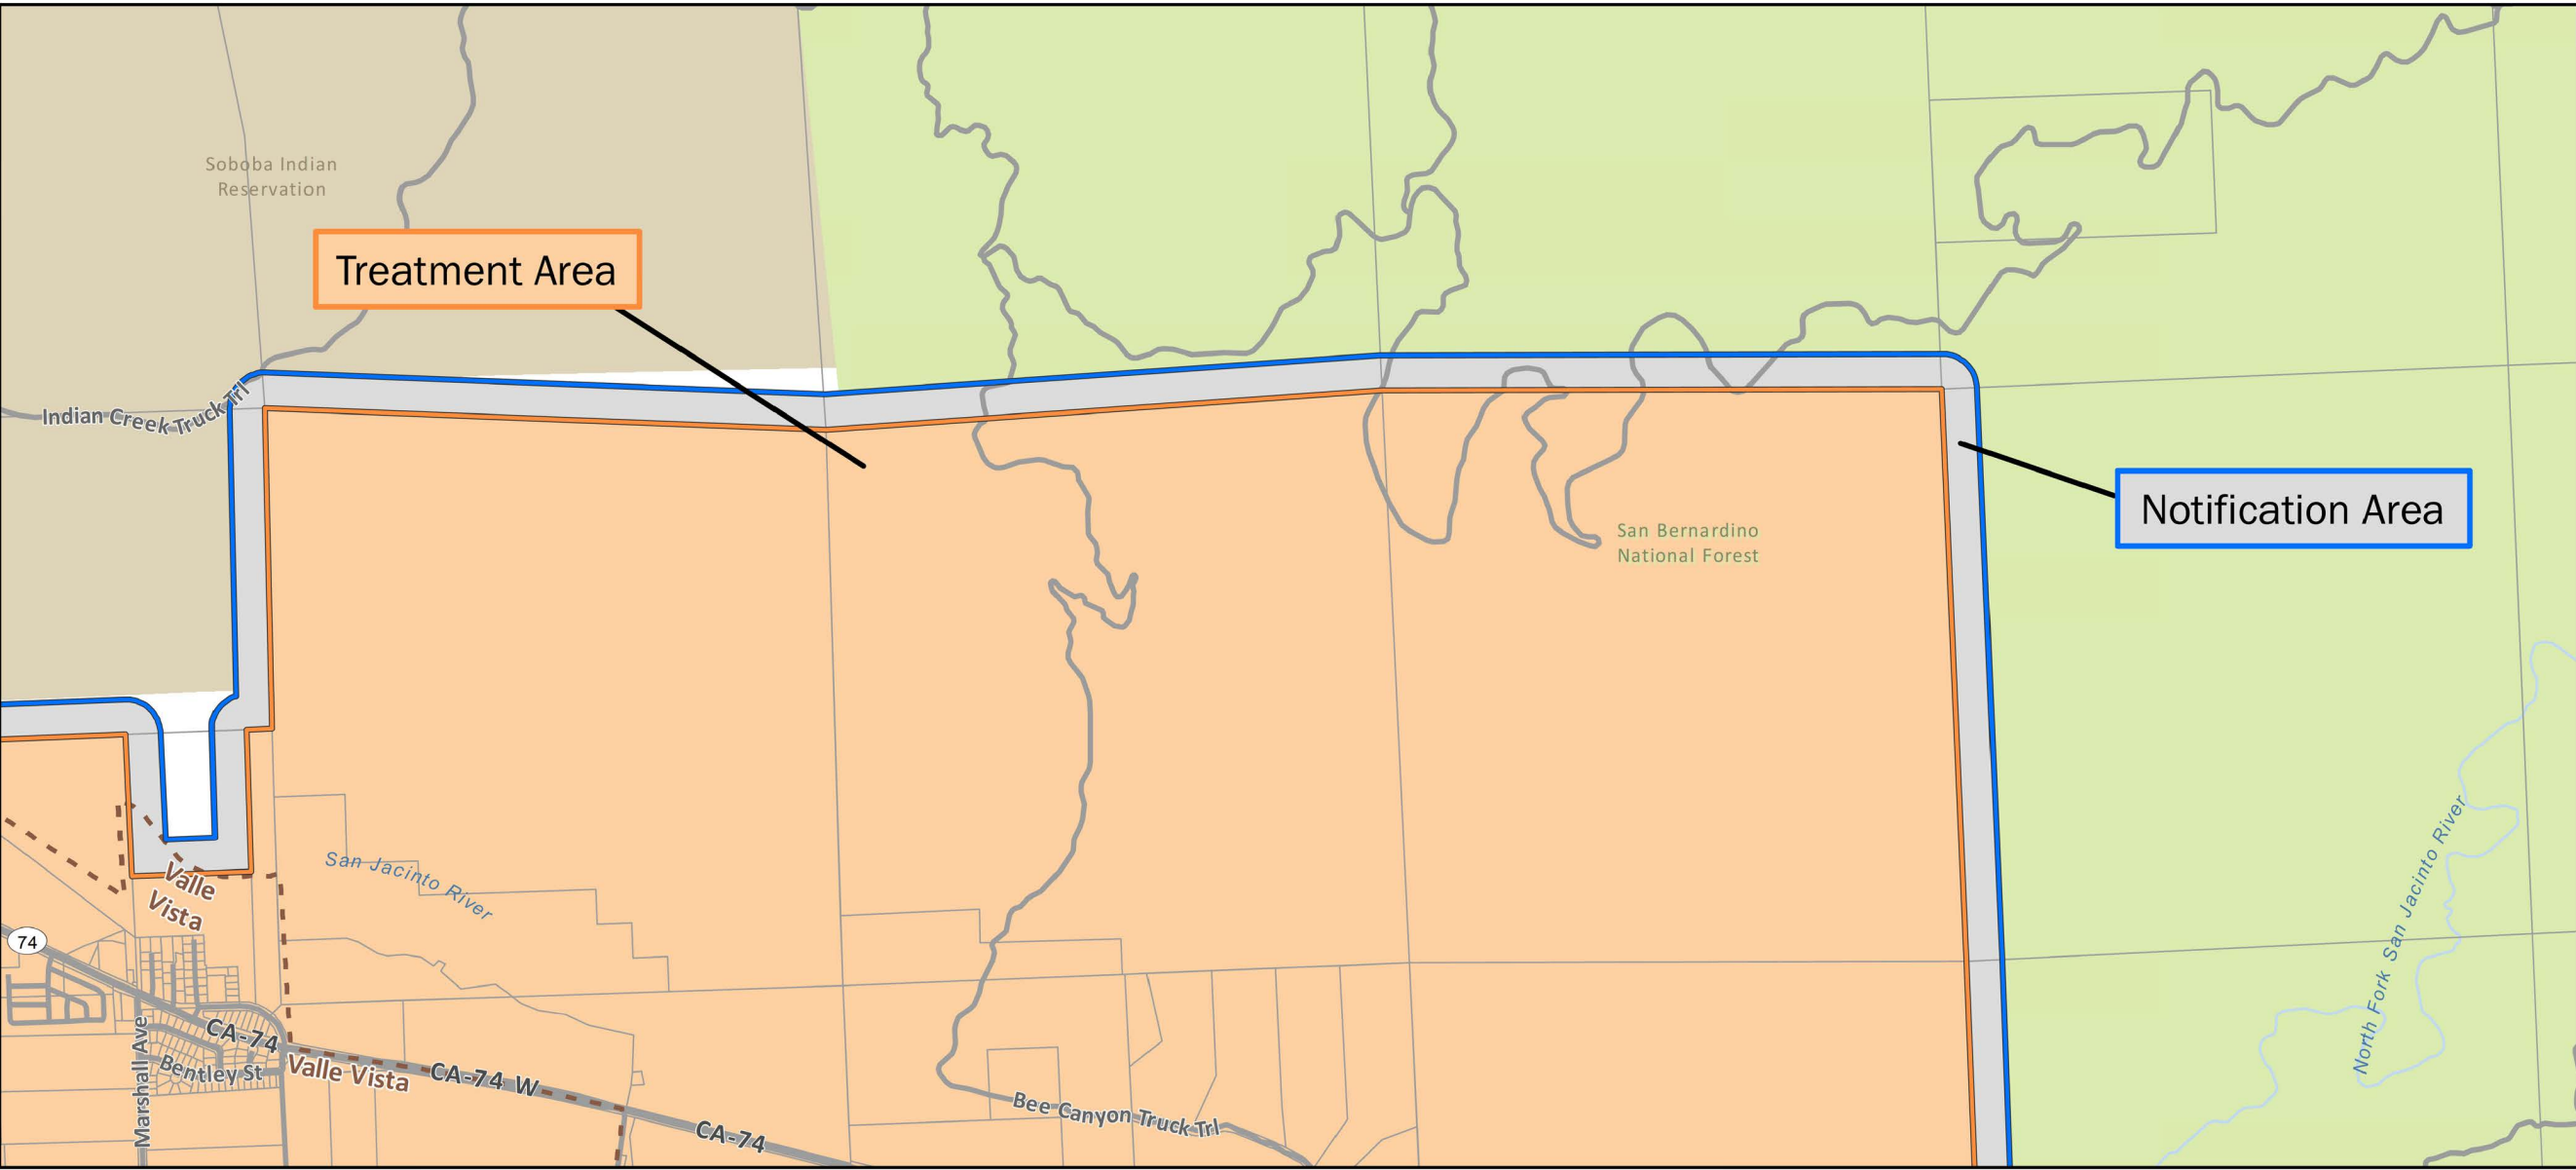

Asian Citrus Psyllid Treatment
 Public Meeting Map - Page 2 of 6
 East Hemet, Hemet, San Jacinto, Valle Vista
 Riverside County

Printed 8/20/2020

-  400 Meter Treatment Area
-  Notification Area
-  City or Place Boundary

Asian Citrus Psyllid Treatment
 Public Meeting Map - Page 3 of 6
 East Hemet
 Riverside County

Printed 8/20/2020

-  400 Meter Treatment Area
-  Notification Area
-  City or Place Boundary

Asian Citrus Psyllid Treatment
 Public Meeting Map - Page 4 of 6
 Valle Vista
 Riverside County

Printed 8/20/2020

-  400 Meter Treatment Area
-  Notification Area
-  City or Place Boundary

Asian Citrus Psyllid Treatment
 Public Meeting Map - Page 5 of 6
 Valle Vista
 Riverside County

Printed 8/20/2020

Printed 8/20/2020

-  400 Meter Treatment Area
-  Notification Area
-  City or Place Boundary