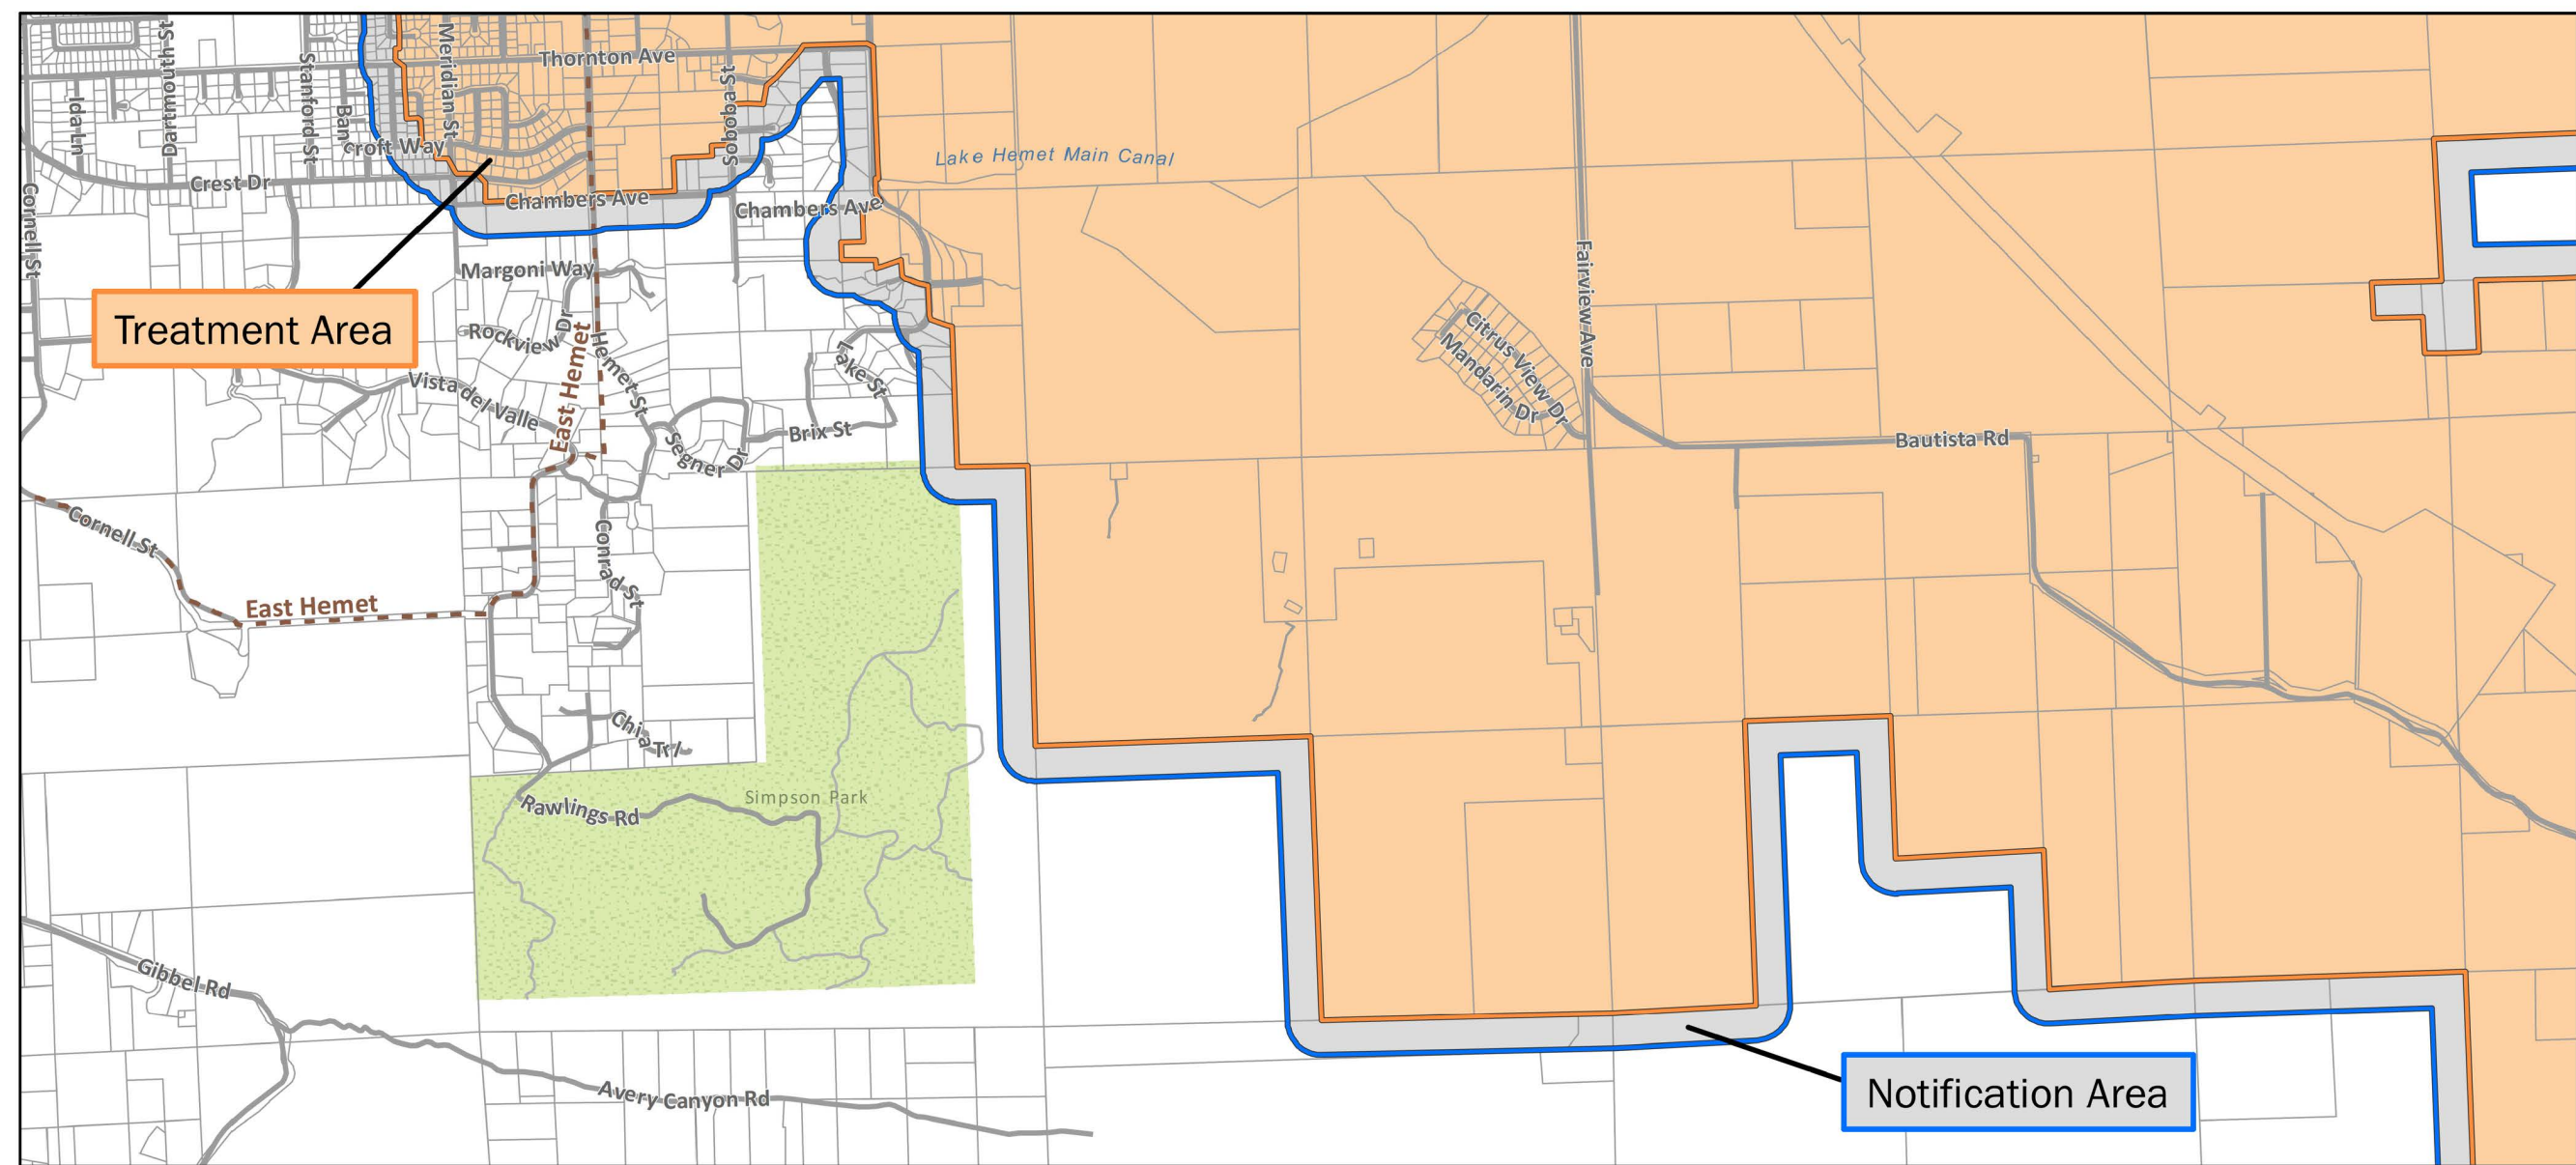

Asian Citrus Psyllid Treatment
 Public Meeting Map - Overview
 East Hemet, Hemet, San Jacinto, Valle Vista
 Riverside County

Printed 8/20/2020

-  400 Meter Treatment Area
-  Notification Area
-  City or Place Boundary

Notification Area

Treatment Area

Asian Citrus Psyllid Treatment
 Public Meeting Map - Page 1 of 6
 East Hemet, Hemet, San Jacinto, Valle Vista
 Riverside County

Printed 8/20/2020

-  400 Meter Treatment Area
-  Notification Area
-  City or Place Boundary

Asian Citrus Psyllid Treatment
 Public Meeting Map - Page 2 of 6
 East Hemet, Hemet, San Jacinto, Valle Vista
 Riverside County

Printed 8/20/2020

-  400 Meter Treatment Area
-  Notification Area
-  City or Place Boundary

Printed 8/20/2020

-  400 Meter Treatment Area
-  Notification Area
-  City or Place Boundary