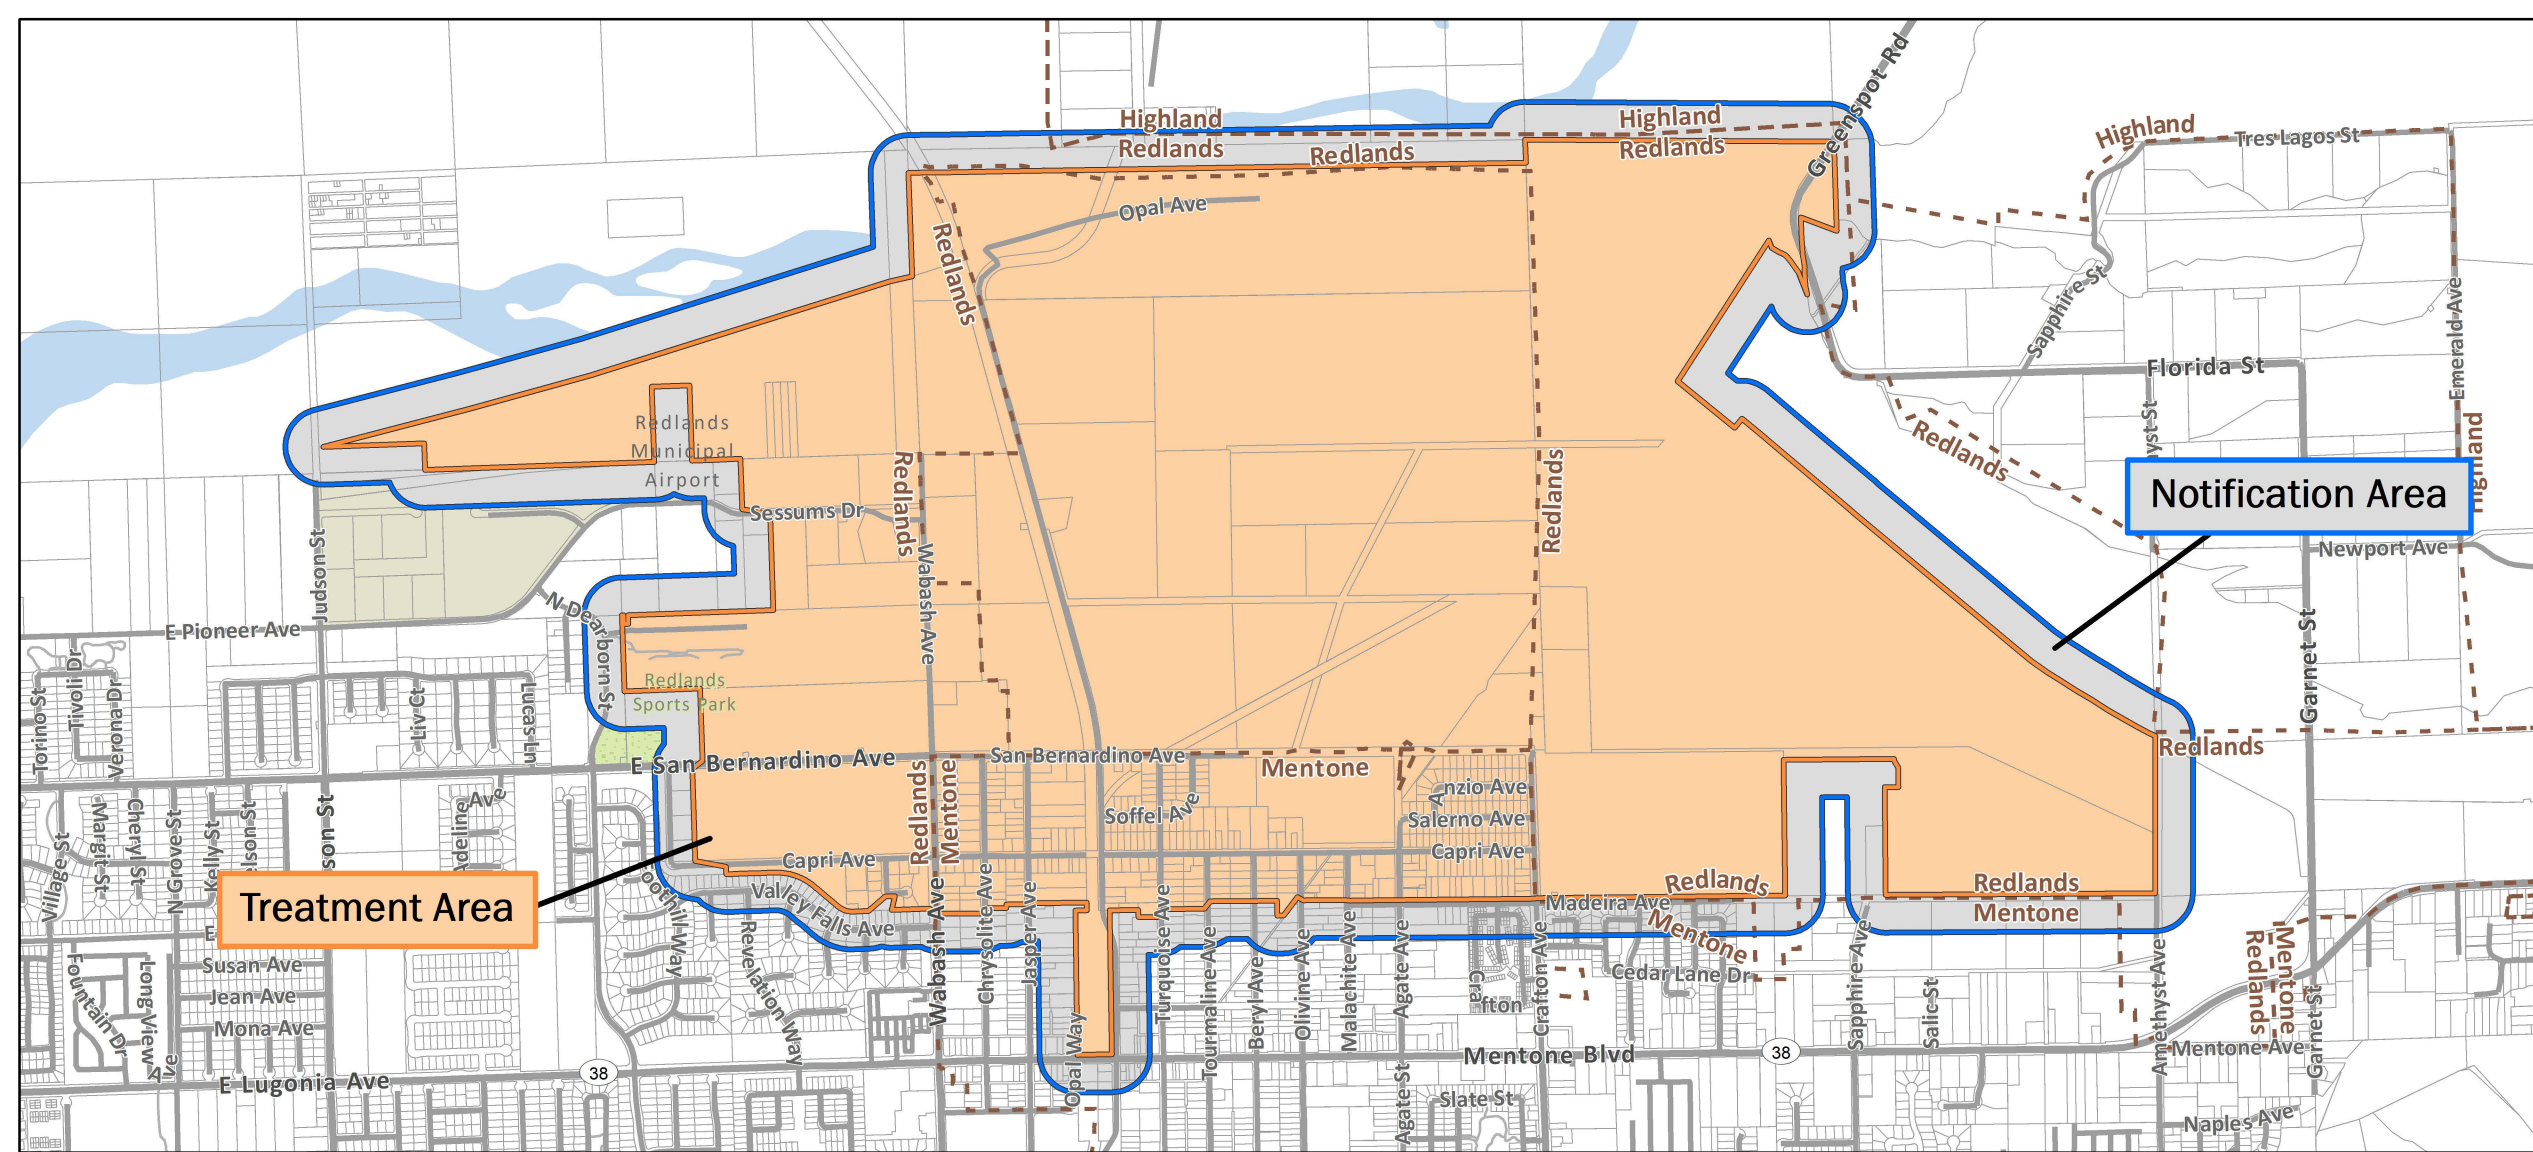

Asian Citrus Psyllid Treatment  
 Public Meeting Map - Overview  
 Highland, Mentone, Redlands, San Bernardino  
 San Bernardino County

Printed 8/20/2020

-  400 Meter Treatment Area
-  Notification Area
-  City or Place Boundary

Asian Citrus Psyllid Treatment  
Public Meeting Map  
Highland, Mentone, Redlands  
San Bernardino County

Printed 8/20/2020

-  400 Meter Treatment Area
-  Notification Area
-  City or Place Boundary

Treatment Area

Notification Area

Asian Citrus Psyllid Treatment  
 Public Meeting Map  
 Highland, Redlands  
 San Bernardino County

-  400 Meter Treatment Area
-  Notification Area
-  City or Place Boundary

Treatment Area

Notification Area

Asian Citrus Psyllid Treatment  
Public Meeting Map  
Highland, San Bernardino  
San Bernardino County

-  400 Meter Treatment Area
-  Notification Area
-  City or Place Boundary