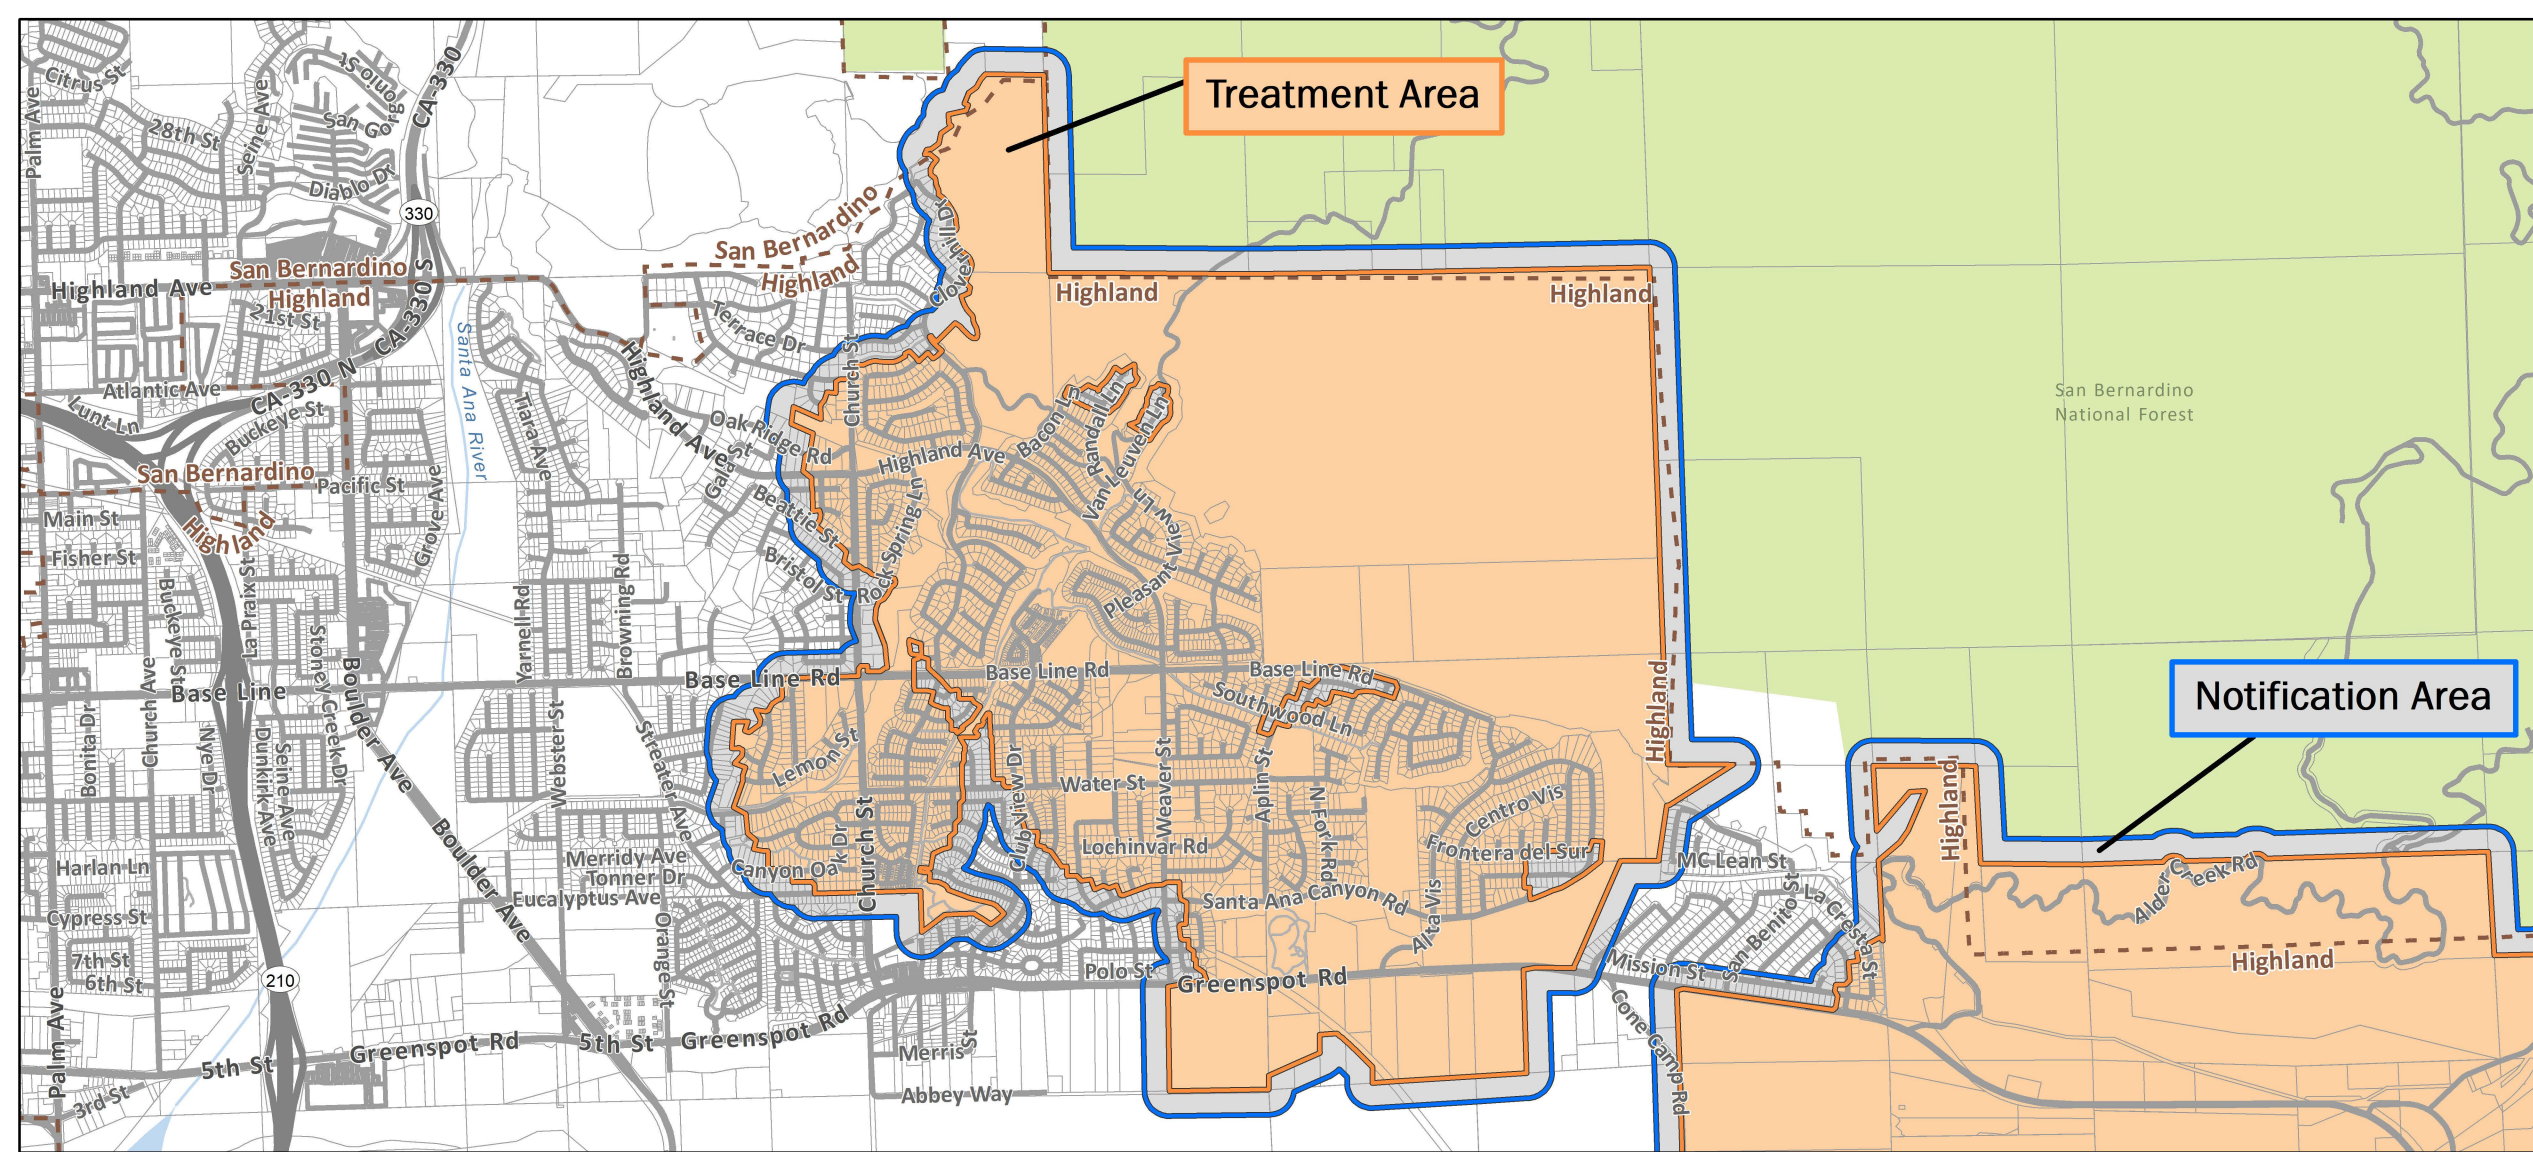

Asian Citrus Psyllid Treatment  
 Public Meeting Map - Overview  
 Highland, Mentone, Redlands, San Bernardino  
 San Bernardino County

Printed 8/20/2020

-  400 Meter Treatment Area
-  Notification Area
-  City or Place Boundary

Asian Citrus Psyllid Treatment  
Public Meeting Map  
Highland, Mentone, Redlands  
San Bernardino County

Printed 8/20/2020

-  400 Meter Treatment Area
-  Notification Area
-  City or Place Boundary

Treatment Area

Notification Area

Asian Citrus Psyllid Treatment  
 Public Meeting Map  
 Highland, Redlands  
 San Bernardino County

-  400 Meter Treatment Area
-  Notification Area
-  City or Place Boundary

Treatment Area

Notification Area

Asian Citrus Psyllid Treatment  
Public Meeting Map  
Highland, San Bernardino  
San Bernardino County

-  400 Meter Treatment Area
-  Notification Area
-  City or Place Boundary