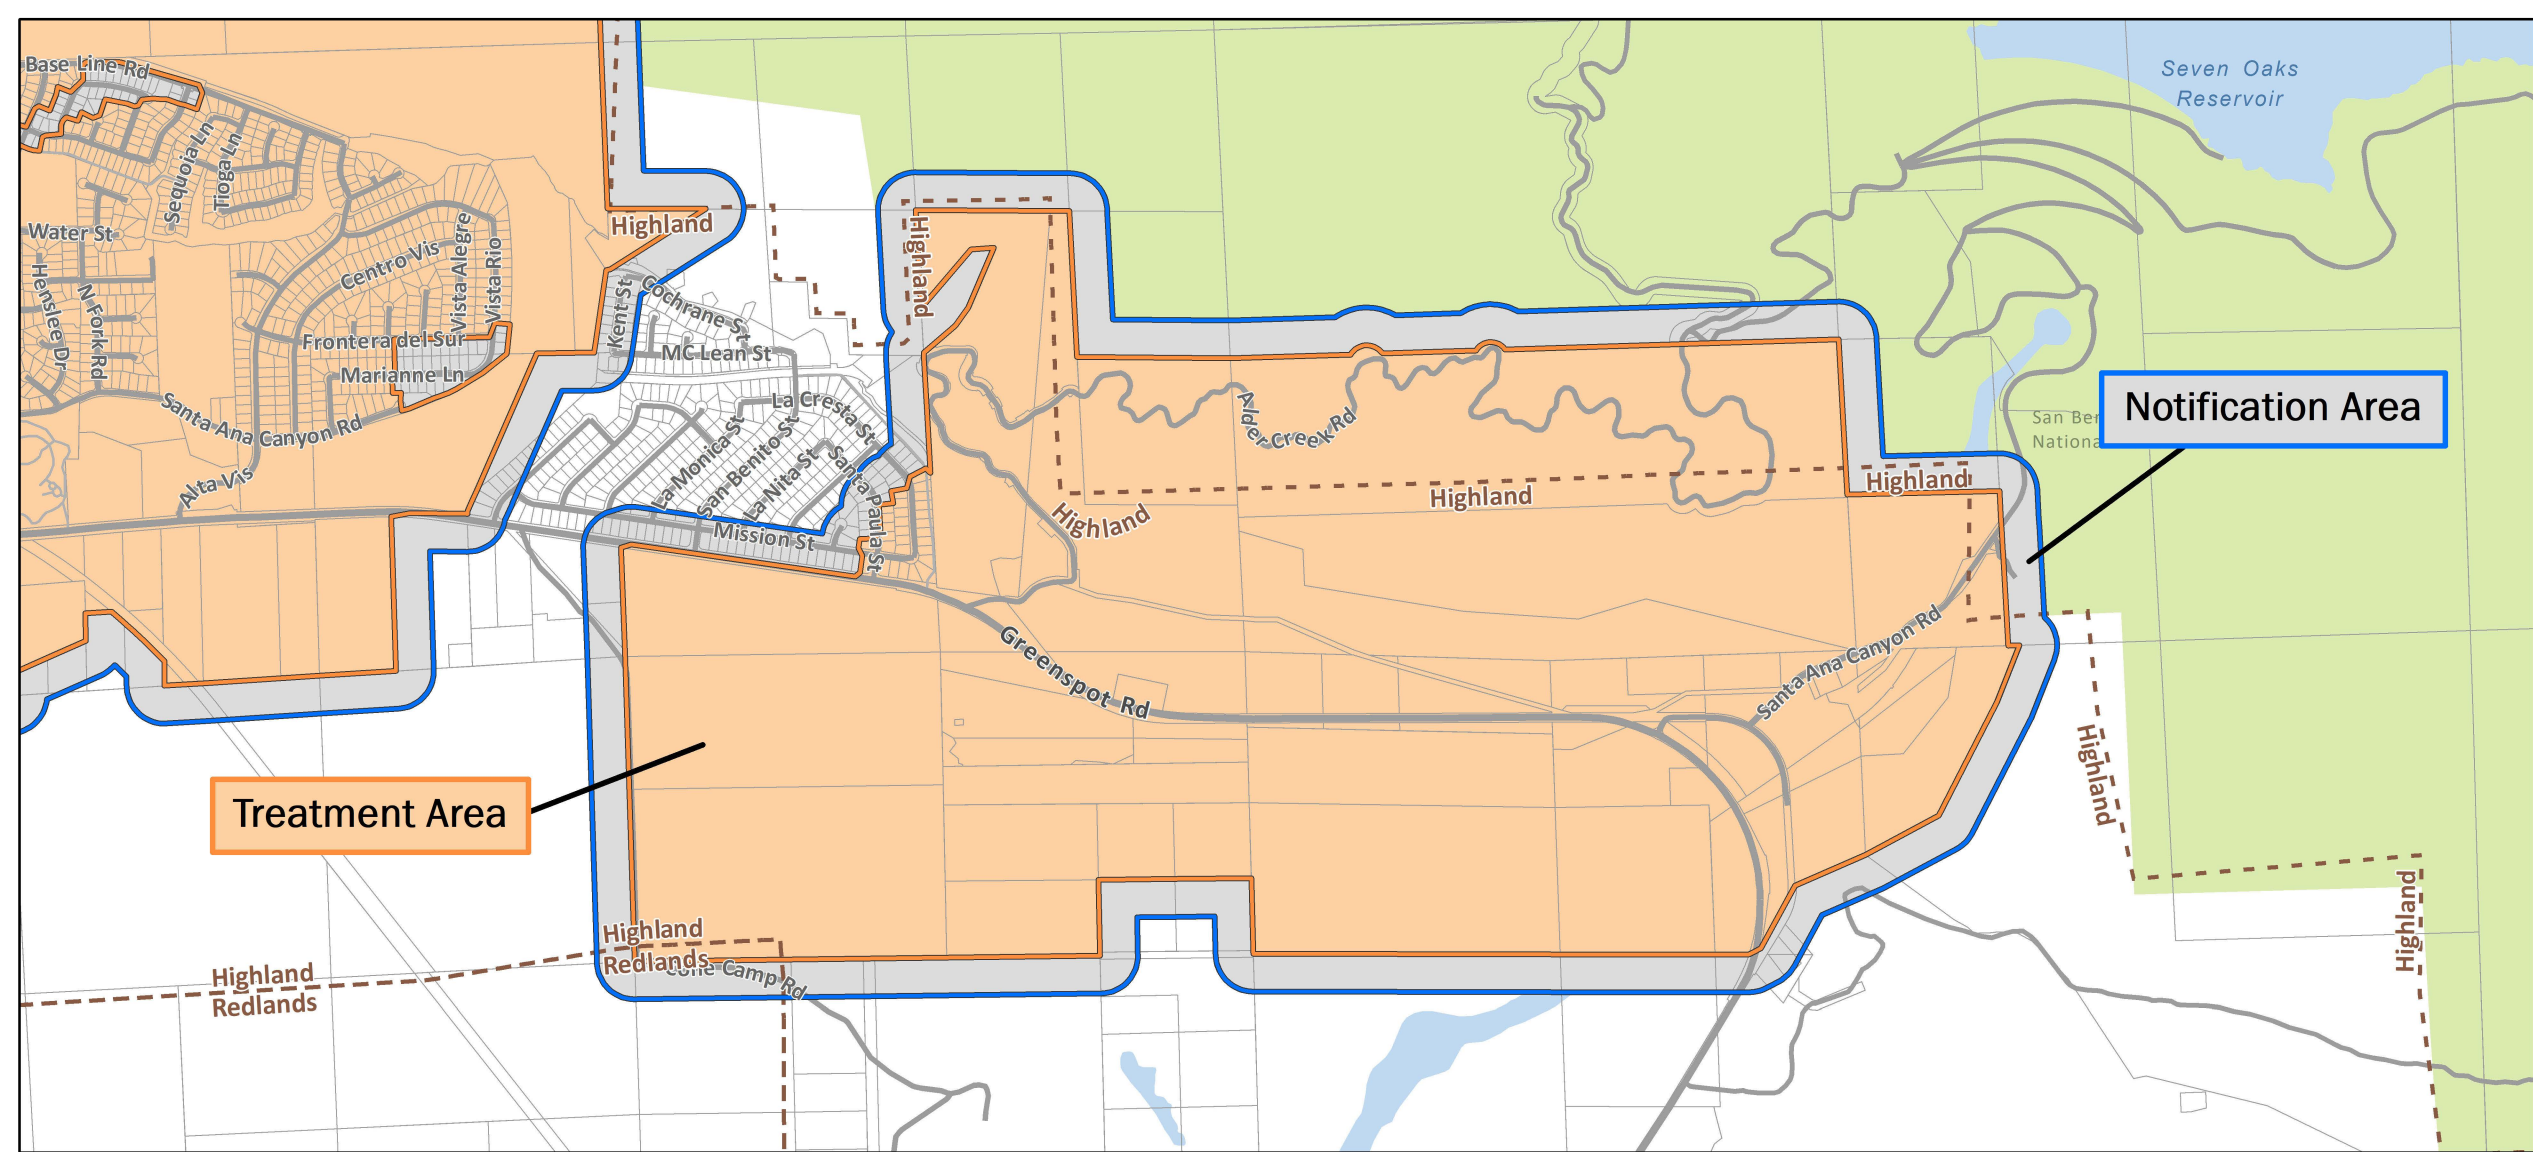

Asian Citrus Psyllid Treatment  
 Public Meeting Map - Overview  
 Highland, Mentone, Redlands, San Bernardino  
 San Bernardino County

Printed 8/20/2020

-  400 Meter Treatment Area
-  Notification Area
-  City or Place Boundary

Asian Citrus Psyllid Treatment  
Public Meeting Map  
Highland, Mentone, Redlands  
San Bernardino County

Printed 8/20/2020

-  400 Meter Treatment Area
-  Notification Area
-  City or Place Boundary

Treatment Area

Notification Area

Asian Citrus Psyllid Treatment  
 Public Meeting Map  
 Highland, Redlands  
 San Bernardino County

-  400 Meter Treatment Area
-  Notification Area
-  City or Place Boundary

Treatment Area

Notification Area

Asian Citrus Psyllid Treatment  
Public Meeting Map  
Highland, San Bernardino  
San Bernardino County

-  400 Meter Treatment Area
-  Notification Area
-  City or Place Boundary