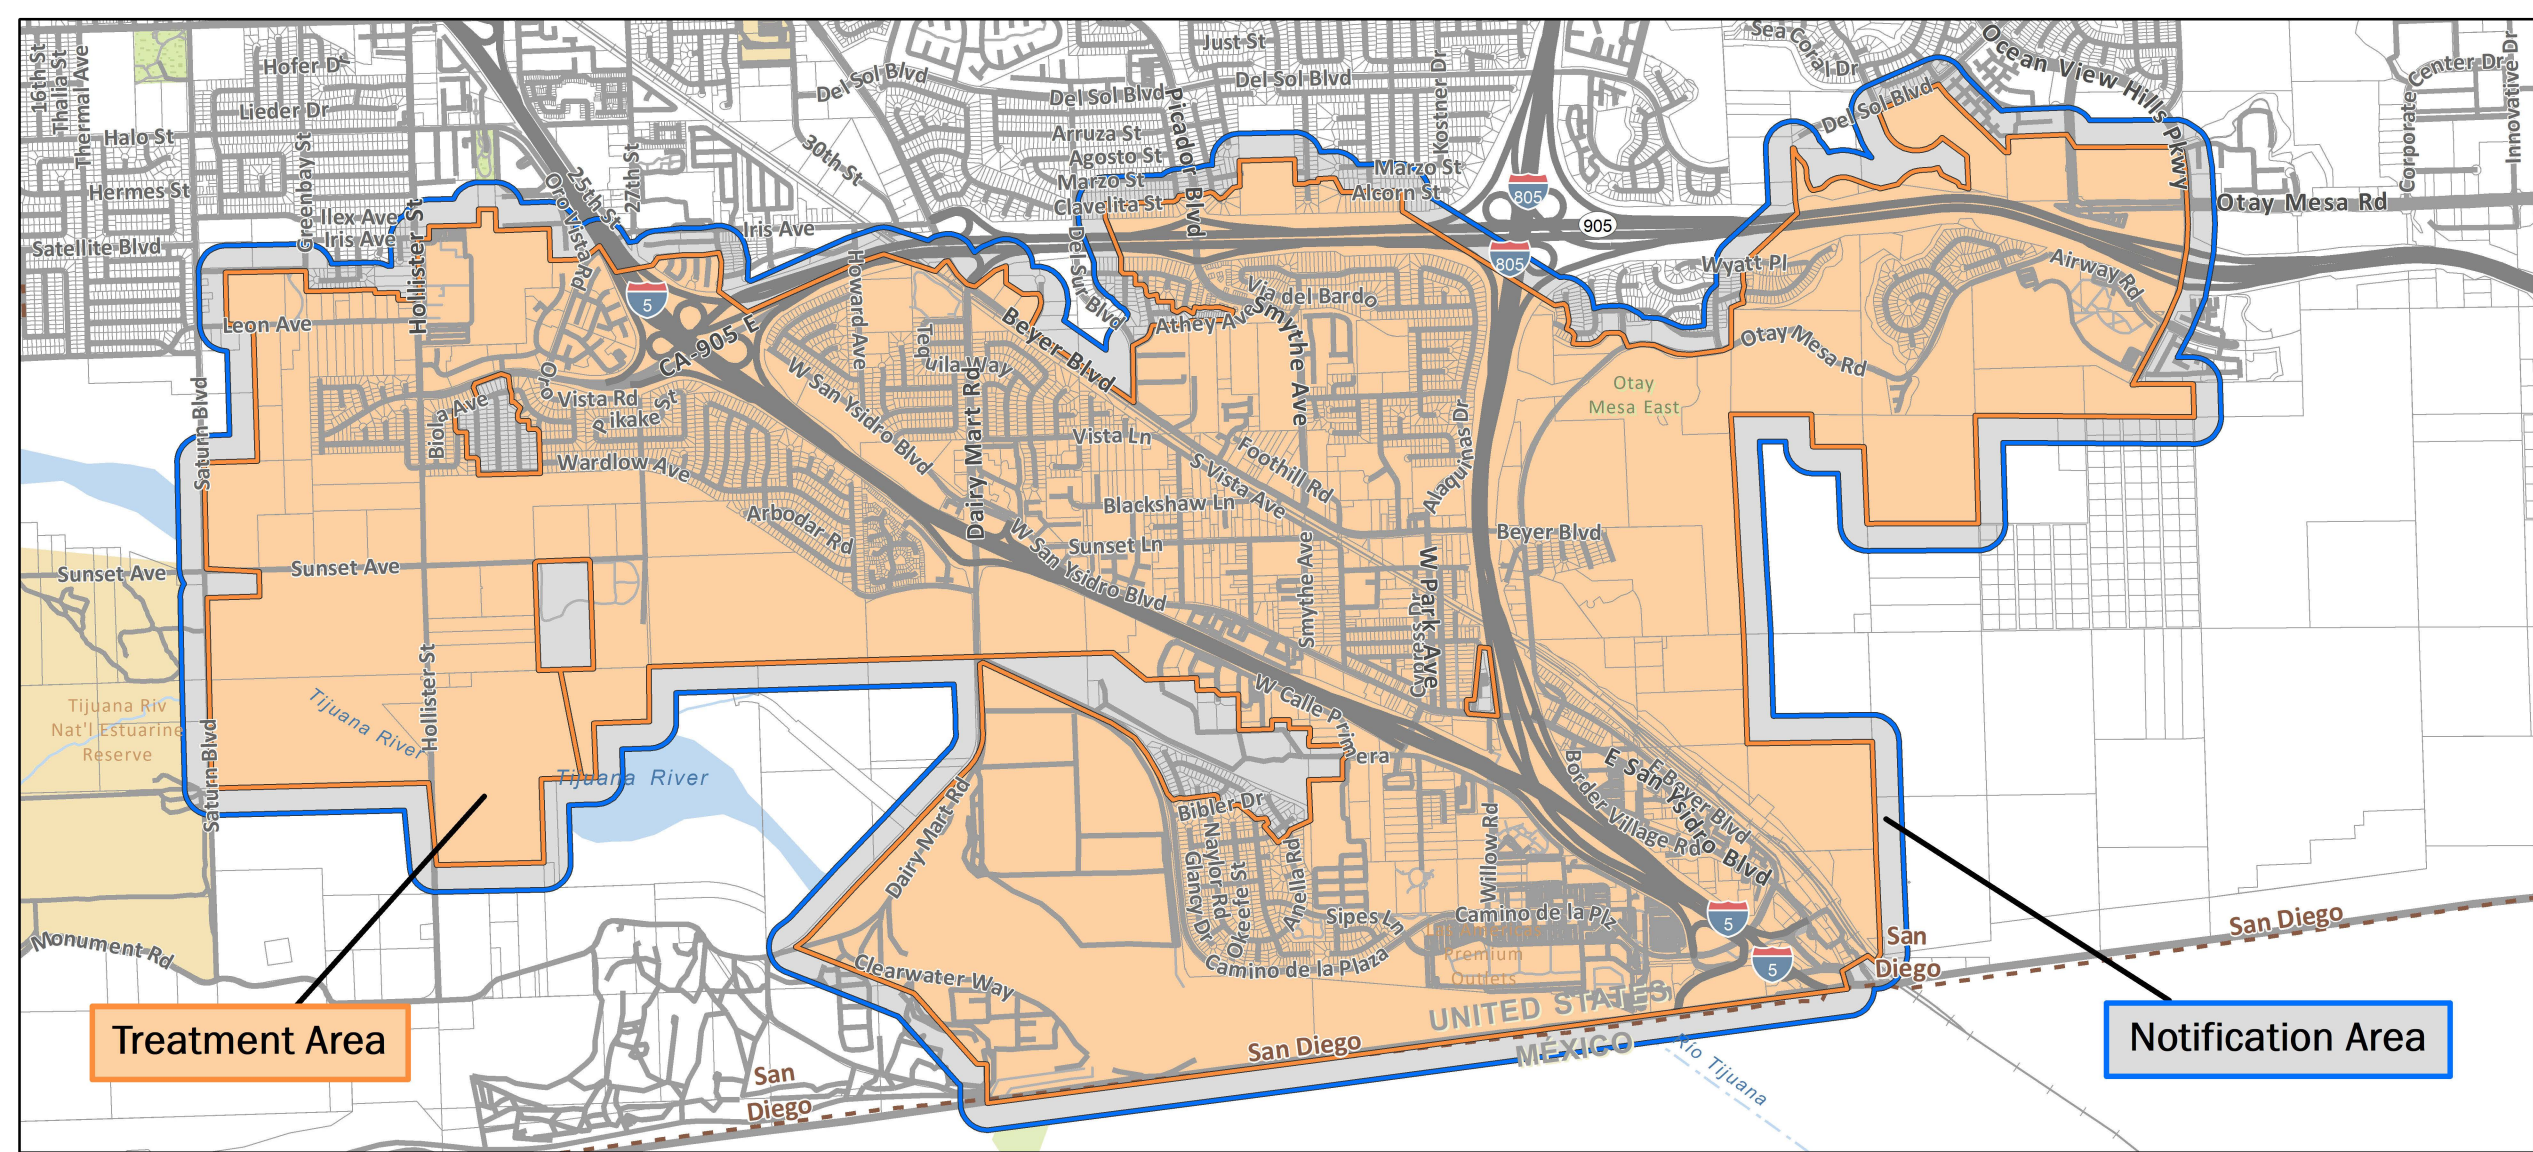

Asian Citrus Psyllid Treatment
Public Meeting Map - Overview

9/2/2020
San Diego, Potrero
San Diego County

Printed 8/20/2020

-  400 Meter Treatment Area
-  Notification Area
-  City or Place Boundary

Asian Citrus Psyllid Treatment
Public Meeting Map - Page 1 of 3

9/2/2020
San Diego
San Diego County

Printed 8/20/2020

-  400 Meter Treatment Area
-  Notification Area
-  City or Place Boundary

Asian Citrus Psyllid Treatment
Public Meeting Map - Page 2 of 3

9/2/2020
San Diego
San Diego County
Printed 8/20/2020

-  400 Meter Treatment Area
-  Notification Area
-  City or Place Boundary

Treatment Area

Notification Area

Asian Citrus Psyllid Treatment
Public Meeting Map - Page 3 of 3

9/2/2020
Potrero
San Diego County

Printed 8/20/2020

-  400 Meter Treatment Area
-  Notification Area
-  City or Place Boundary