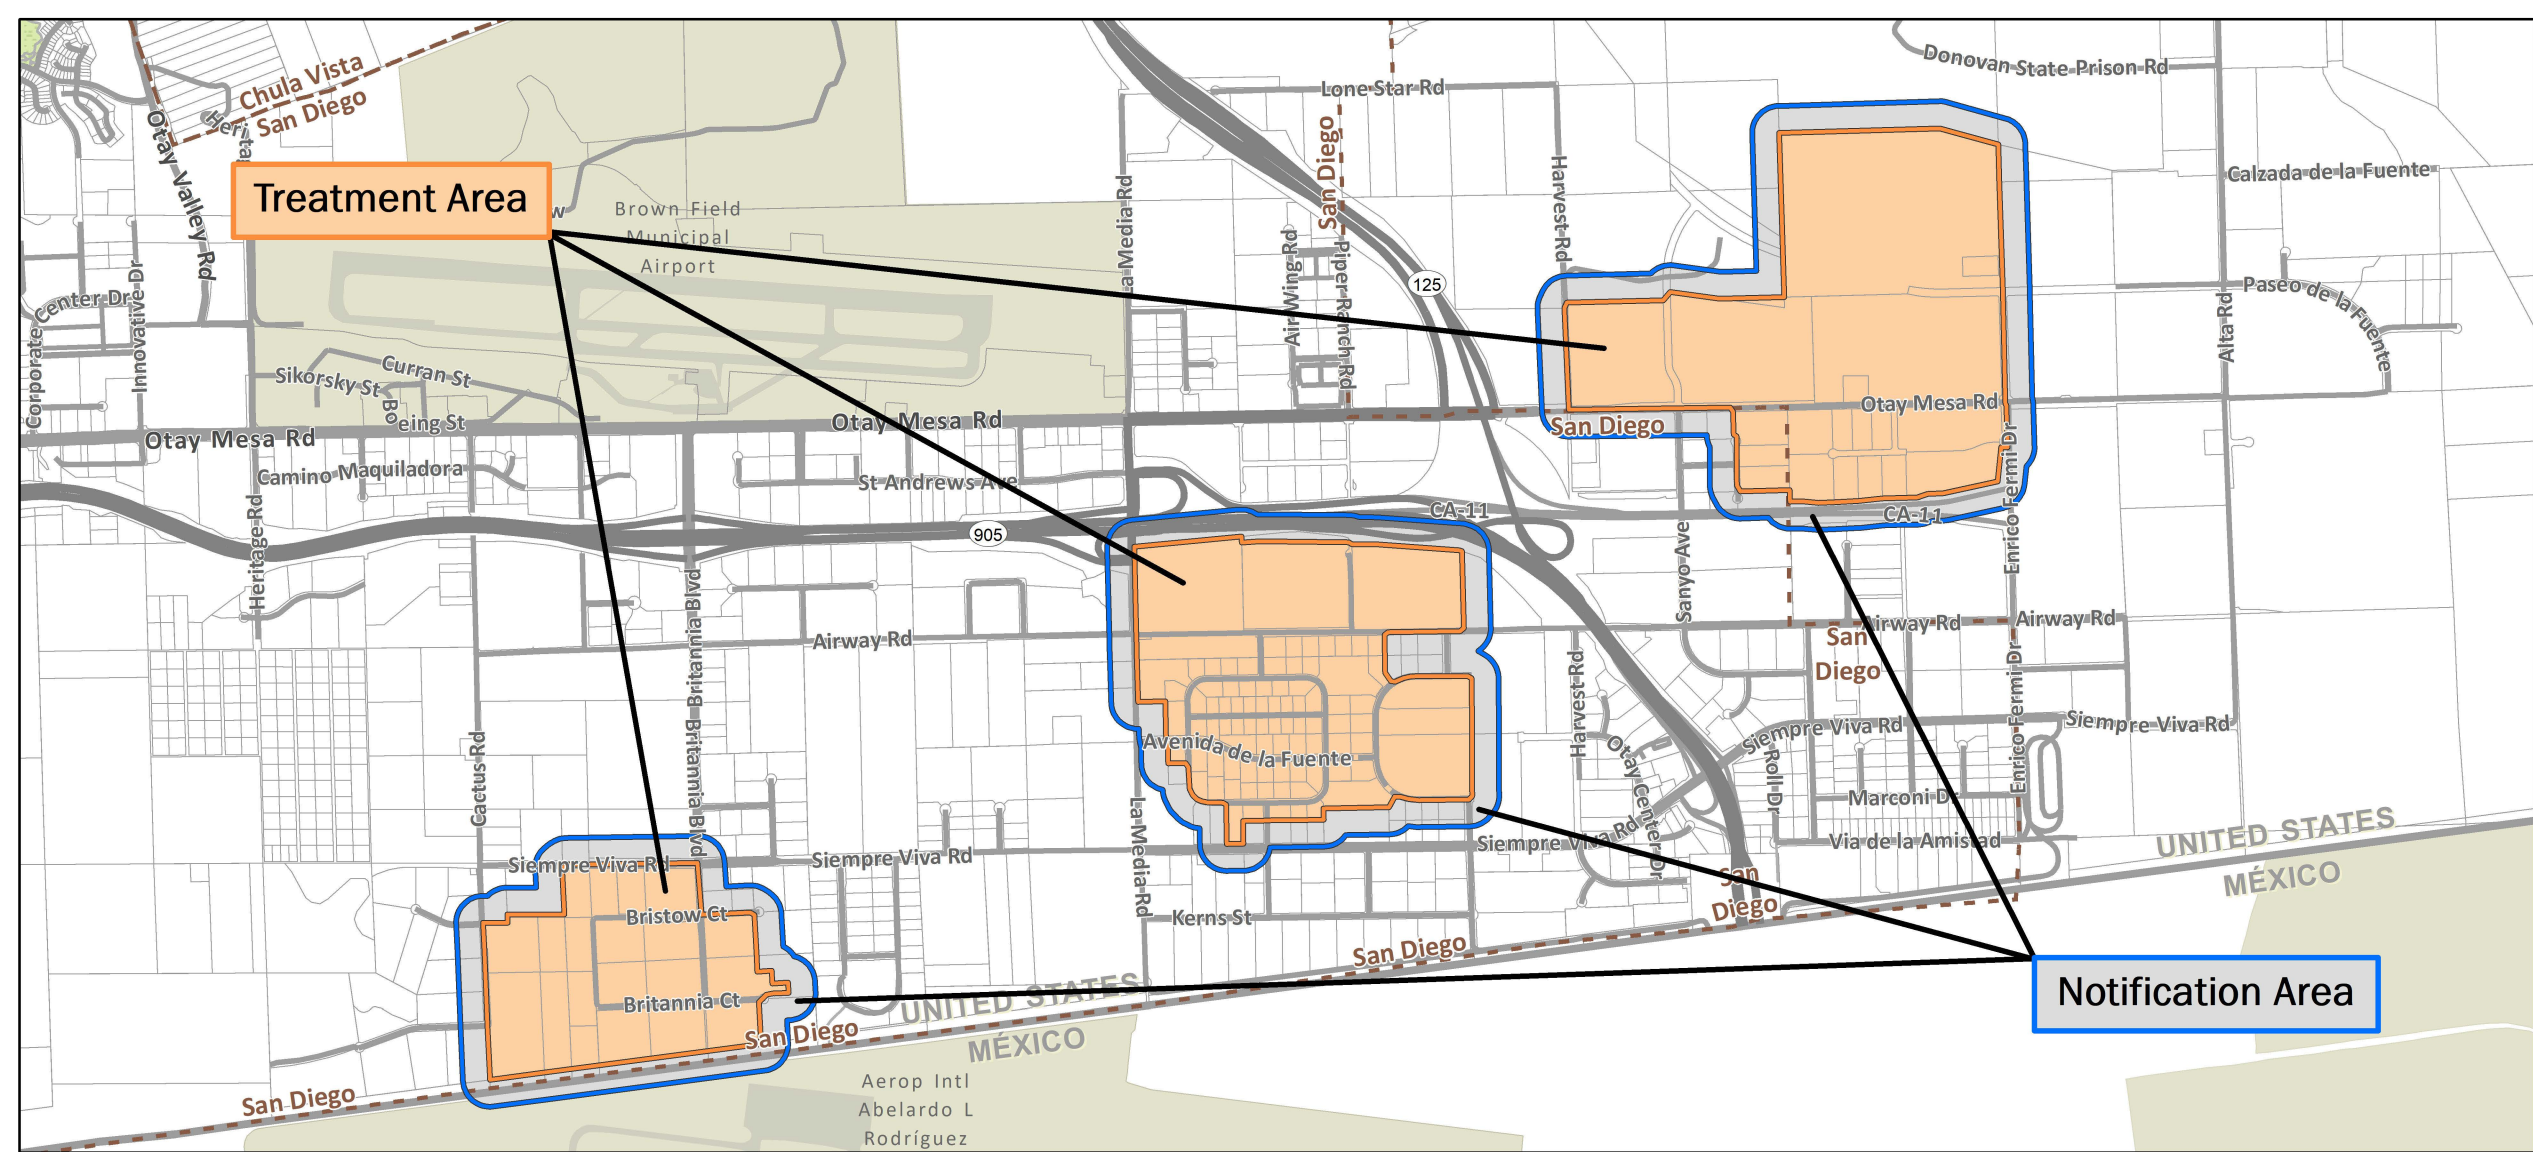

Asian Citrus Psyllid Treatment
Public Meeting Map - Overview

9/2/2020
San Diego, Potrero
San Diego County

Printed 8/20/2020

-  400 Meter Treatment Area
-  Notification Area
-  City or Place Boundary

Asian Citrus Psyllid Treatment
Public Meeting Map - Page 1 of 3

9/2/2020
San Diego
San Diego County

Printed 8/20/2020

-  400 Meter Treatment Area
-  Notification Area
-  City or Place Boundary

Asian Citrus Psyllid Treatment
Public Meeting Map - Page 2 of 3

9/2/2020
San Diego
San Diego County
Printed 8/20/2020

-  400 Meter Treatment Area
-  Notification Area
-  City or Place Boundary

Treatment Area

Notification Area

Asian Citrus Psyllid Treatment
Public Meeting Map - Page 3 of 3

9/2/2020
Potrero
San Diego County

Printed 8/20/2020

-  400 Meter Treatment Area
-  Notification Area
-  City or Place Boundary