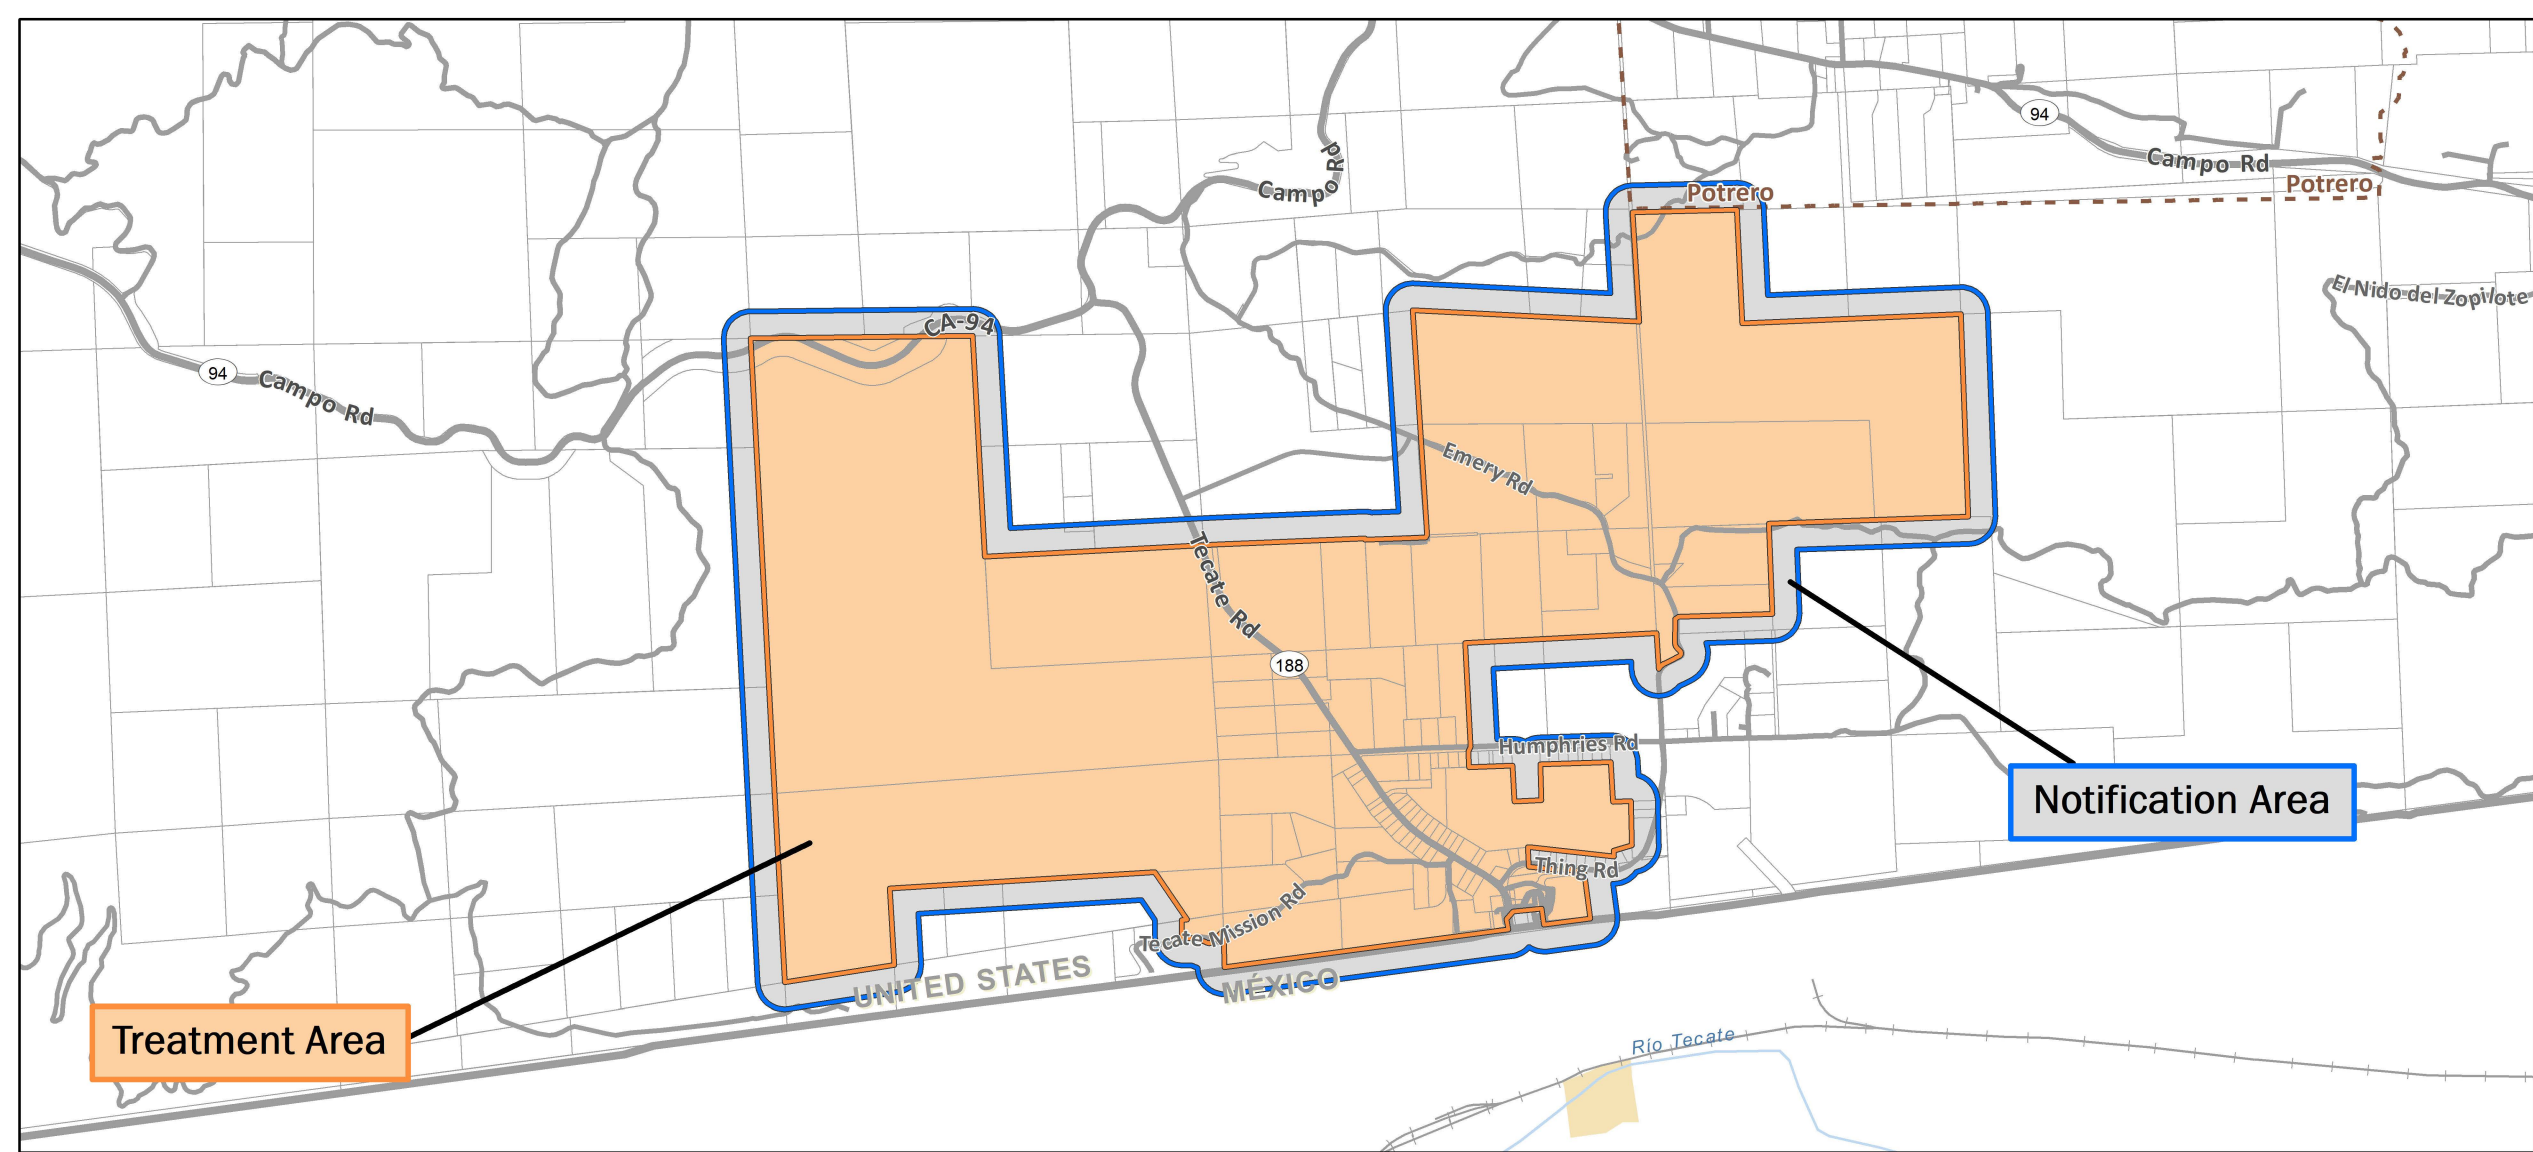

Asian Citrus Psyllid Treatment
Public Meeting Map - Overview

9/2/2020
San Diego, Potrero
San Diego County

Printed 8/20/2020

-  400 Meter Treatment Area
-  Notification Area
-  City or Place Boundary

Asian Citrus Psyllid Treatment
Public Meeting Map - Page 1 of 3

9/2/2020
San Diego
San Diego County

Printed 8/20/2020

-  400 Meter Treatment Area
-  Notification Area
-  City or Place Boundary

Asian Citrus Psyllid Treatment
Public Meeting Map - Page 2 of 3

9/2/2020
San Diego
San Diego County
Printed 8/20/2020

-  400 Meter Treatment Area
-  Notification Area
-  City or Place Boundary

Treatment Area

Notification Area

Asian Citrus Psyllid Treatment
Public Meeting Map - Page 3 of 3

9/2/2020
Potrero
San Diego County

Printed 8/20/2020

-  400 Meter Treatment Area
-  Notification Area
-  City or Place Boundary