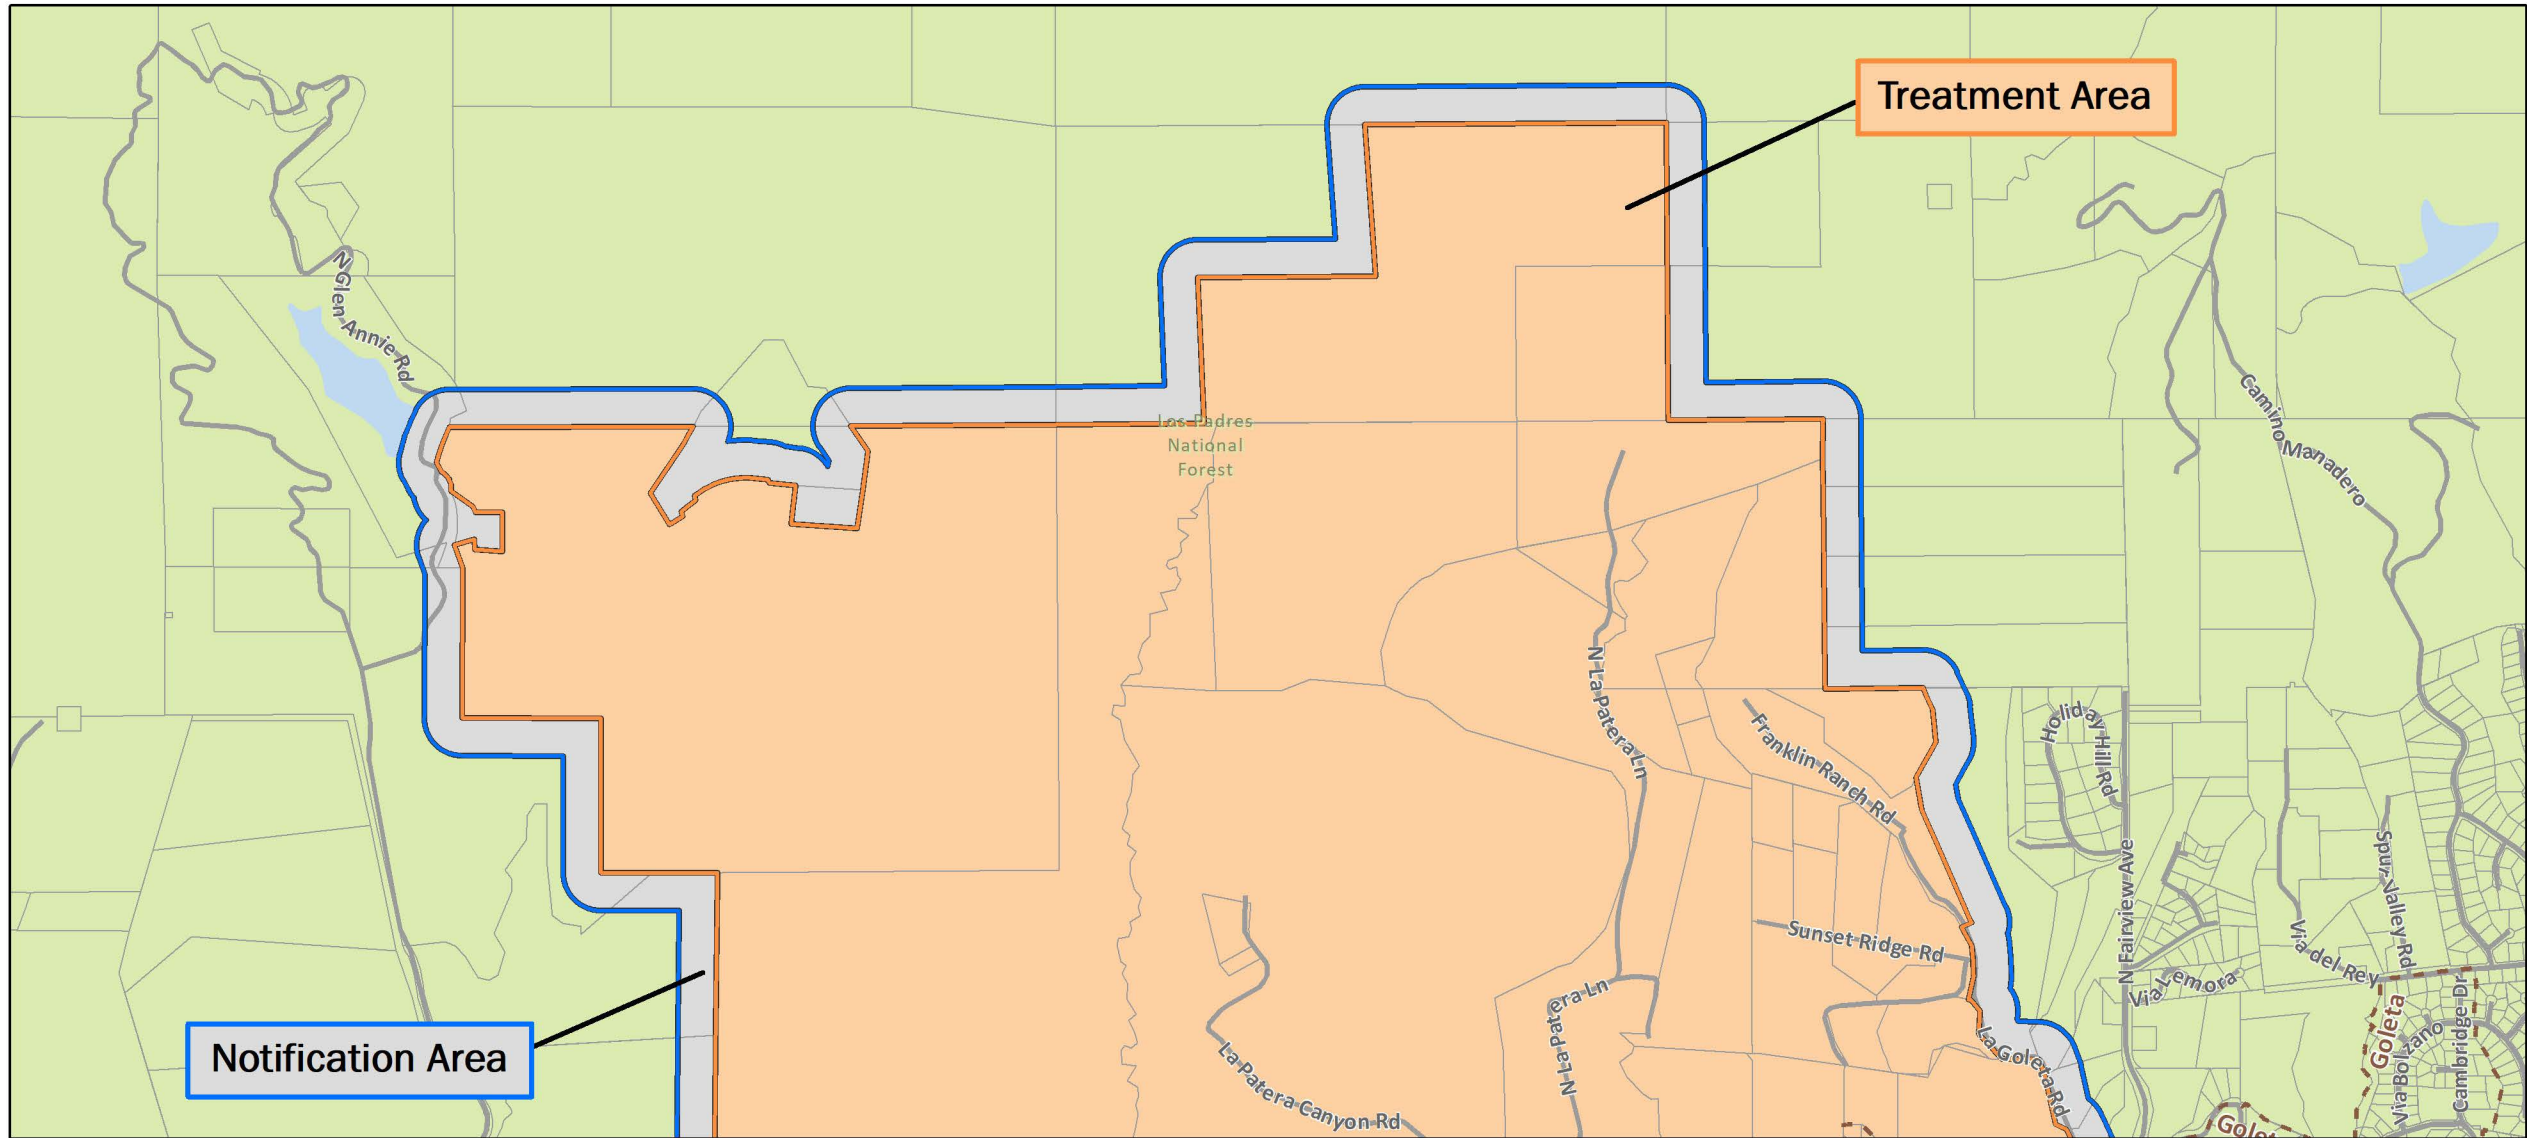

Overview

Asian Citrus Psyllid Treatment
Public Meeting Map
Santa Barbara County

-  400m Treatment Area
-  Notification Area

Treatment Area

Notification Area

Detail Page 1 (Goleta)
 Asian Citrus Psyllid Treatment
 Public Meeting Map
 Santa Barbara County

Printed 8/3/2020

-  400m Treatment Area
-  Notification Area
-  City or Place Boundary

Notification Area

Treatment Area

Detail Page 2 (Goleta)
 Asian Citrus Psyllid Treatment
 Public Meeting Map
 Santa Barbara County

-  400m Treatment Area
-  Notification Area
-  City or Place Boundary