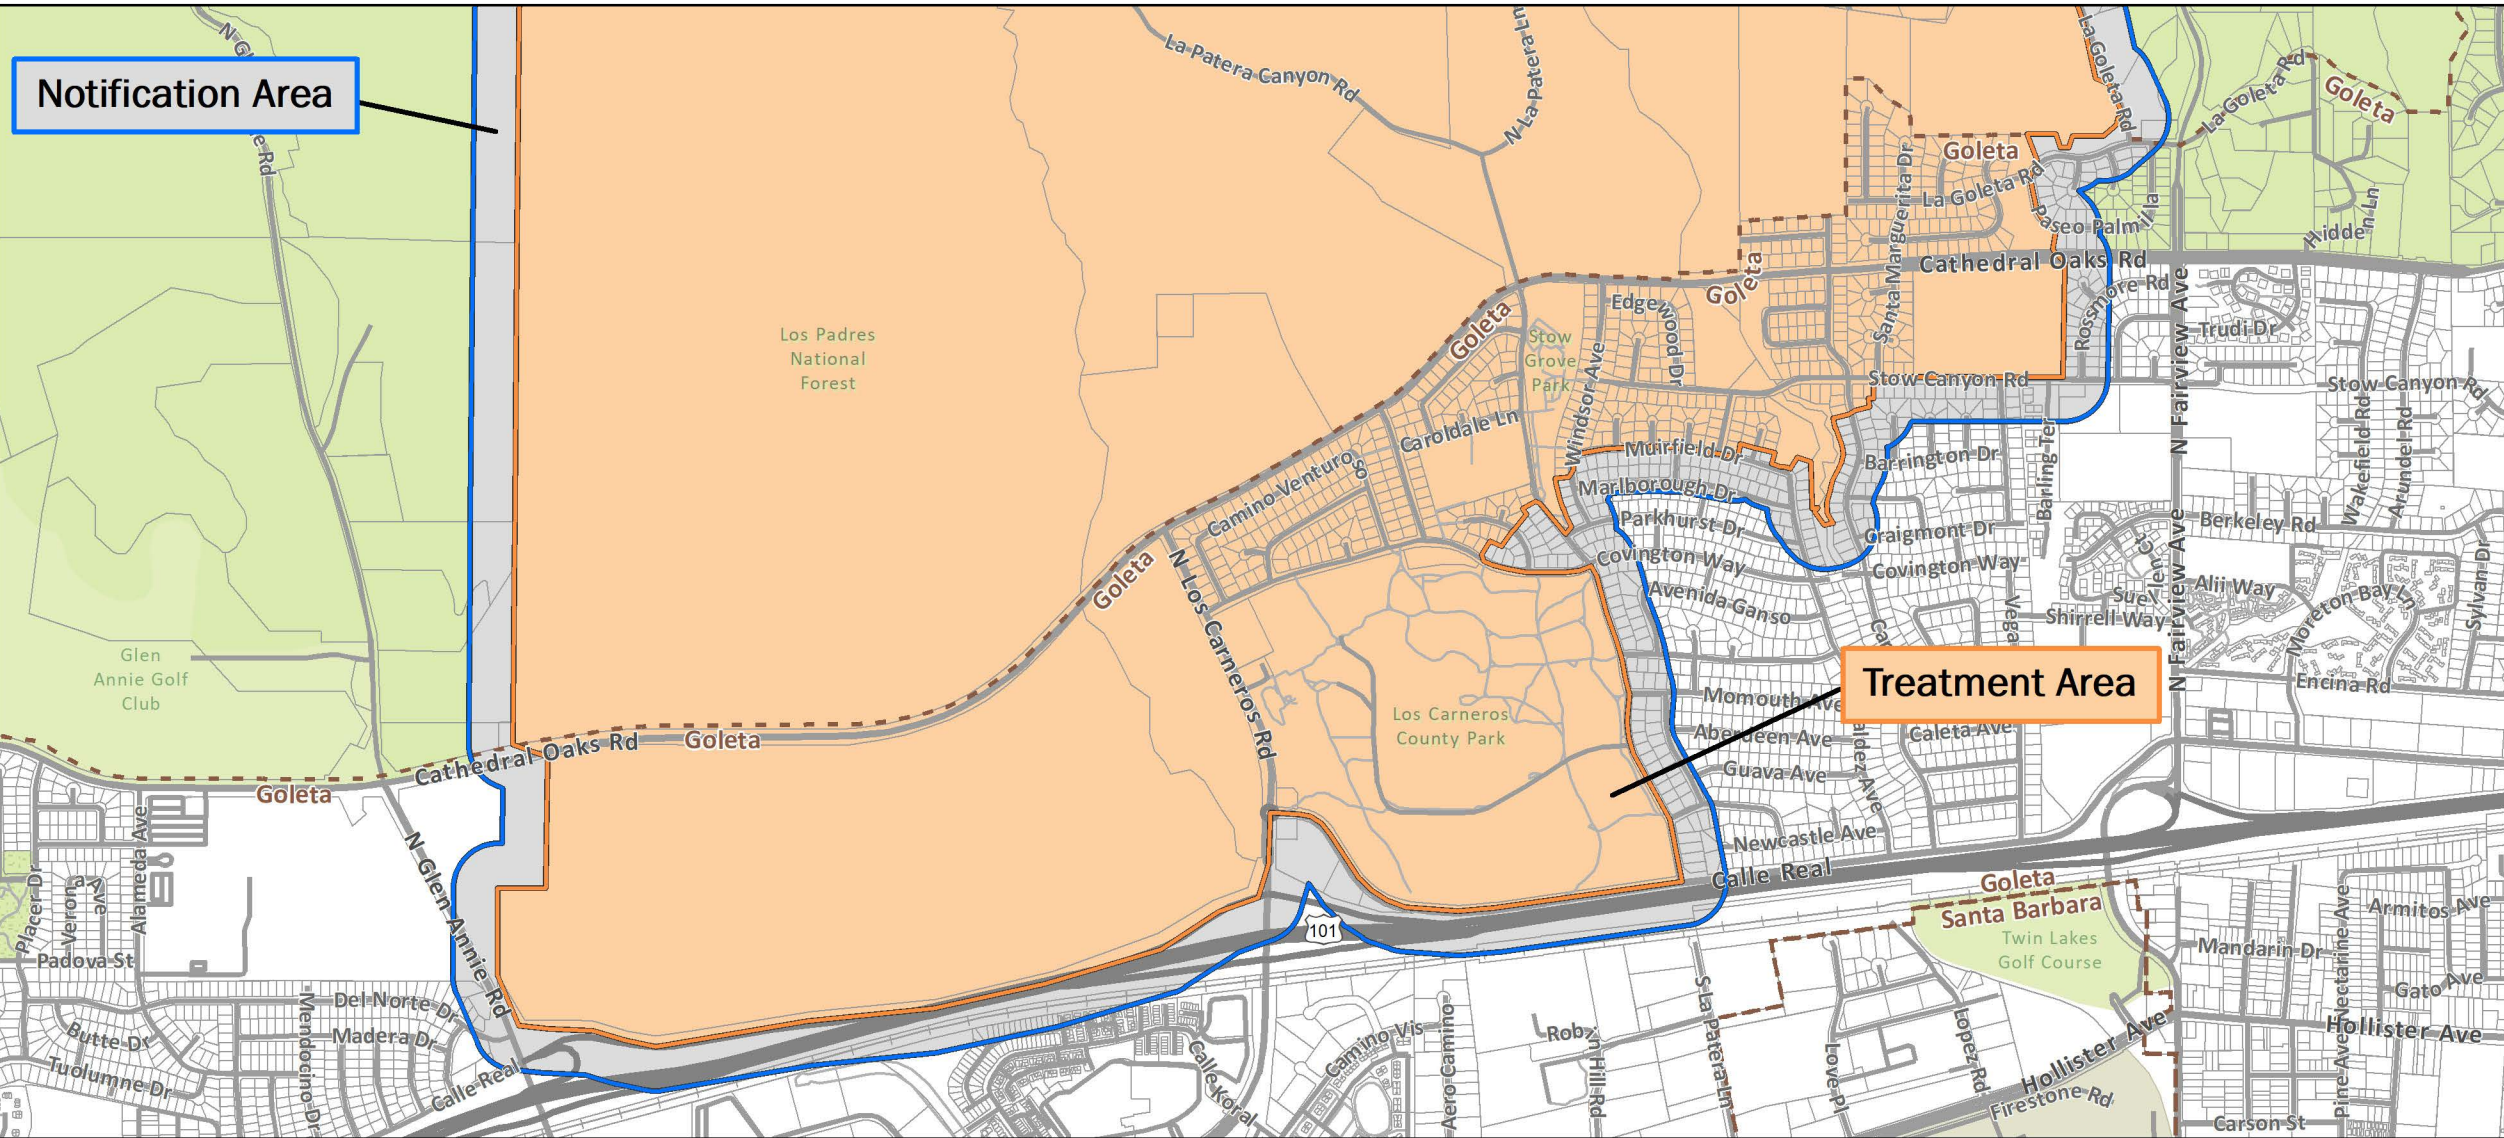

Overview

Asian Citrus Psyllid Treatment
Public Meeting Map
Santa Barbara County

-  400m Treatment Area
-  Notification Area

Treatment Area

Notification Area

Detail Page 1 (Goleta)
 Asian Citrus Psyllid Treatment
 Public Meeting Map
 Santa Barbara County

Printed 8/3/2020

-  400m Treatment Area
-  Notification Area
-  City or Place Boundary

Notification Area

Treatment Area

Detail Page 2 (Goleta)
 Asian Citrus Psyllid Treatment
 Public Meeting Map
 Santa Barbara County

-  400m Treatment Area
-  Notification Area
-  City or Place Boundary