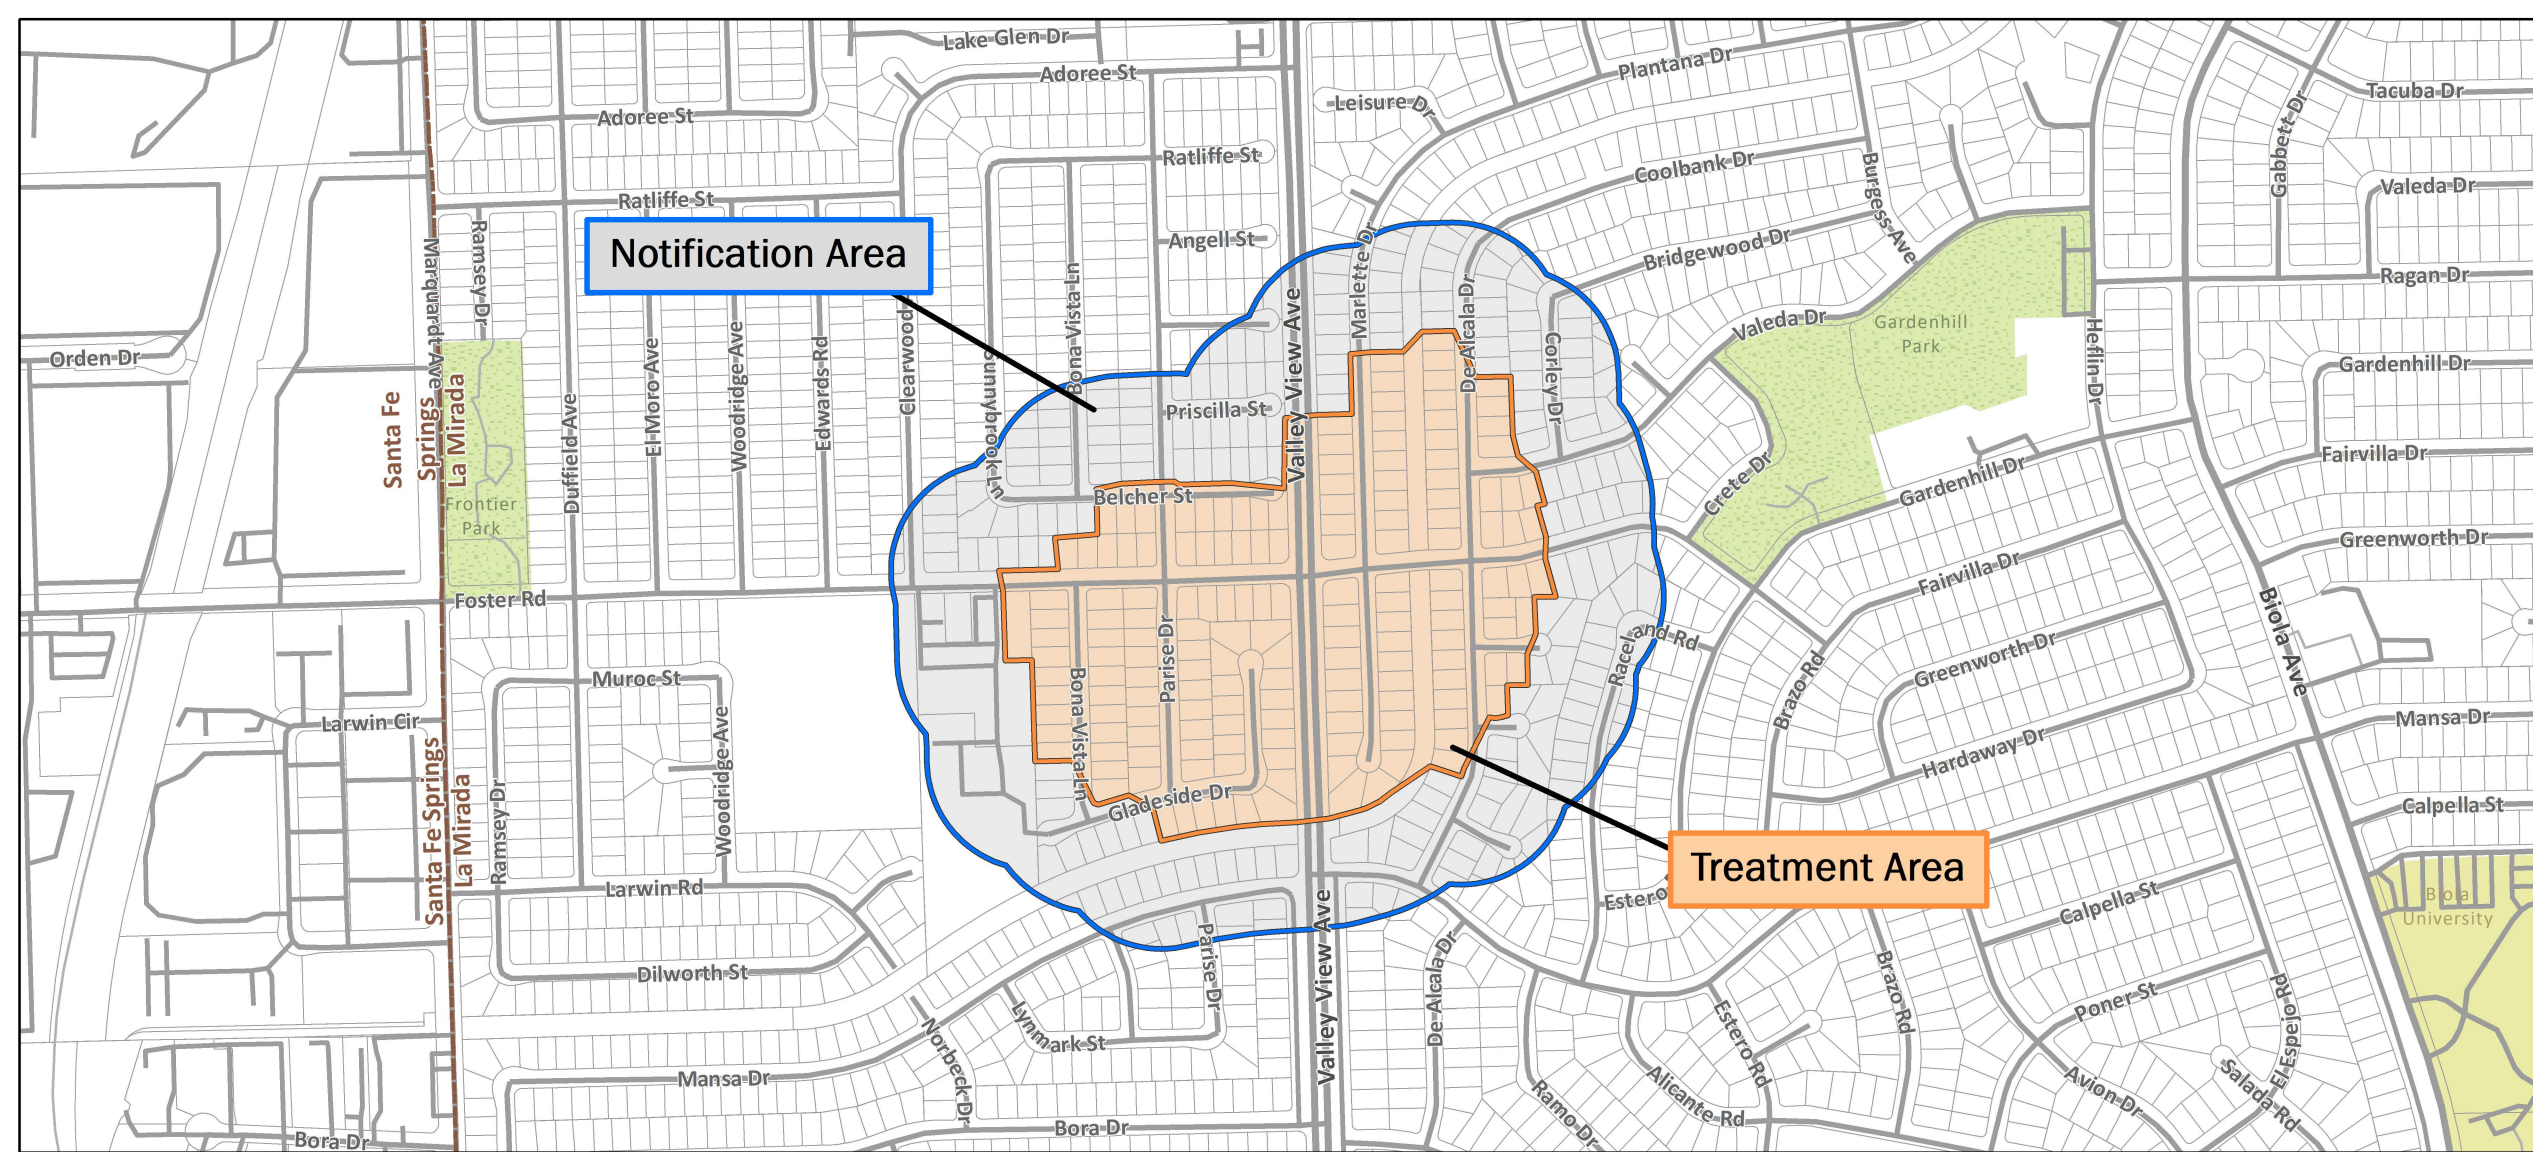

Asian Citrus Psyllid Treatment  
 Public Meeting Map - 11/16/2020  
 Overview  
 Los Angeles County  
 Printed 11/9/2020

-  Treatment Area
-  Notification Area

**Asian Citrus Psyllid Treatment**  
 Public Meeting Map - 11/16/2020  
 La Mirada, Los Angeles County

Printed 11/9/2020

-  Treatment Area
-  Notification Area
-  City or Place Boundary

Notification Area

Treatment Area

**Asian Citrus Psyllid Treatment**  
 Public Meeting Map - 11/16/2020  
 Pico Rivera, Los Angeles County

-  Treatment Area
-  Notification Area
-  City or Place Boundary

Notification Area

Treatment Area

**Asian Citrus Psyllid Treatment**  
 Public Meeting Map - 11/16/2020  
 Downey, Paramount, South Gate, Los Angeles County  
 Printed 11/9/2020

-  Treatment Area
-  Notification Area
-  City or Place Boundary