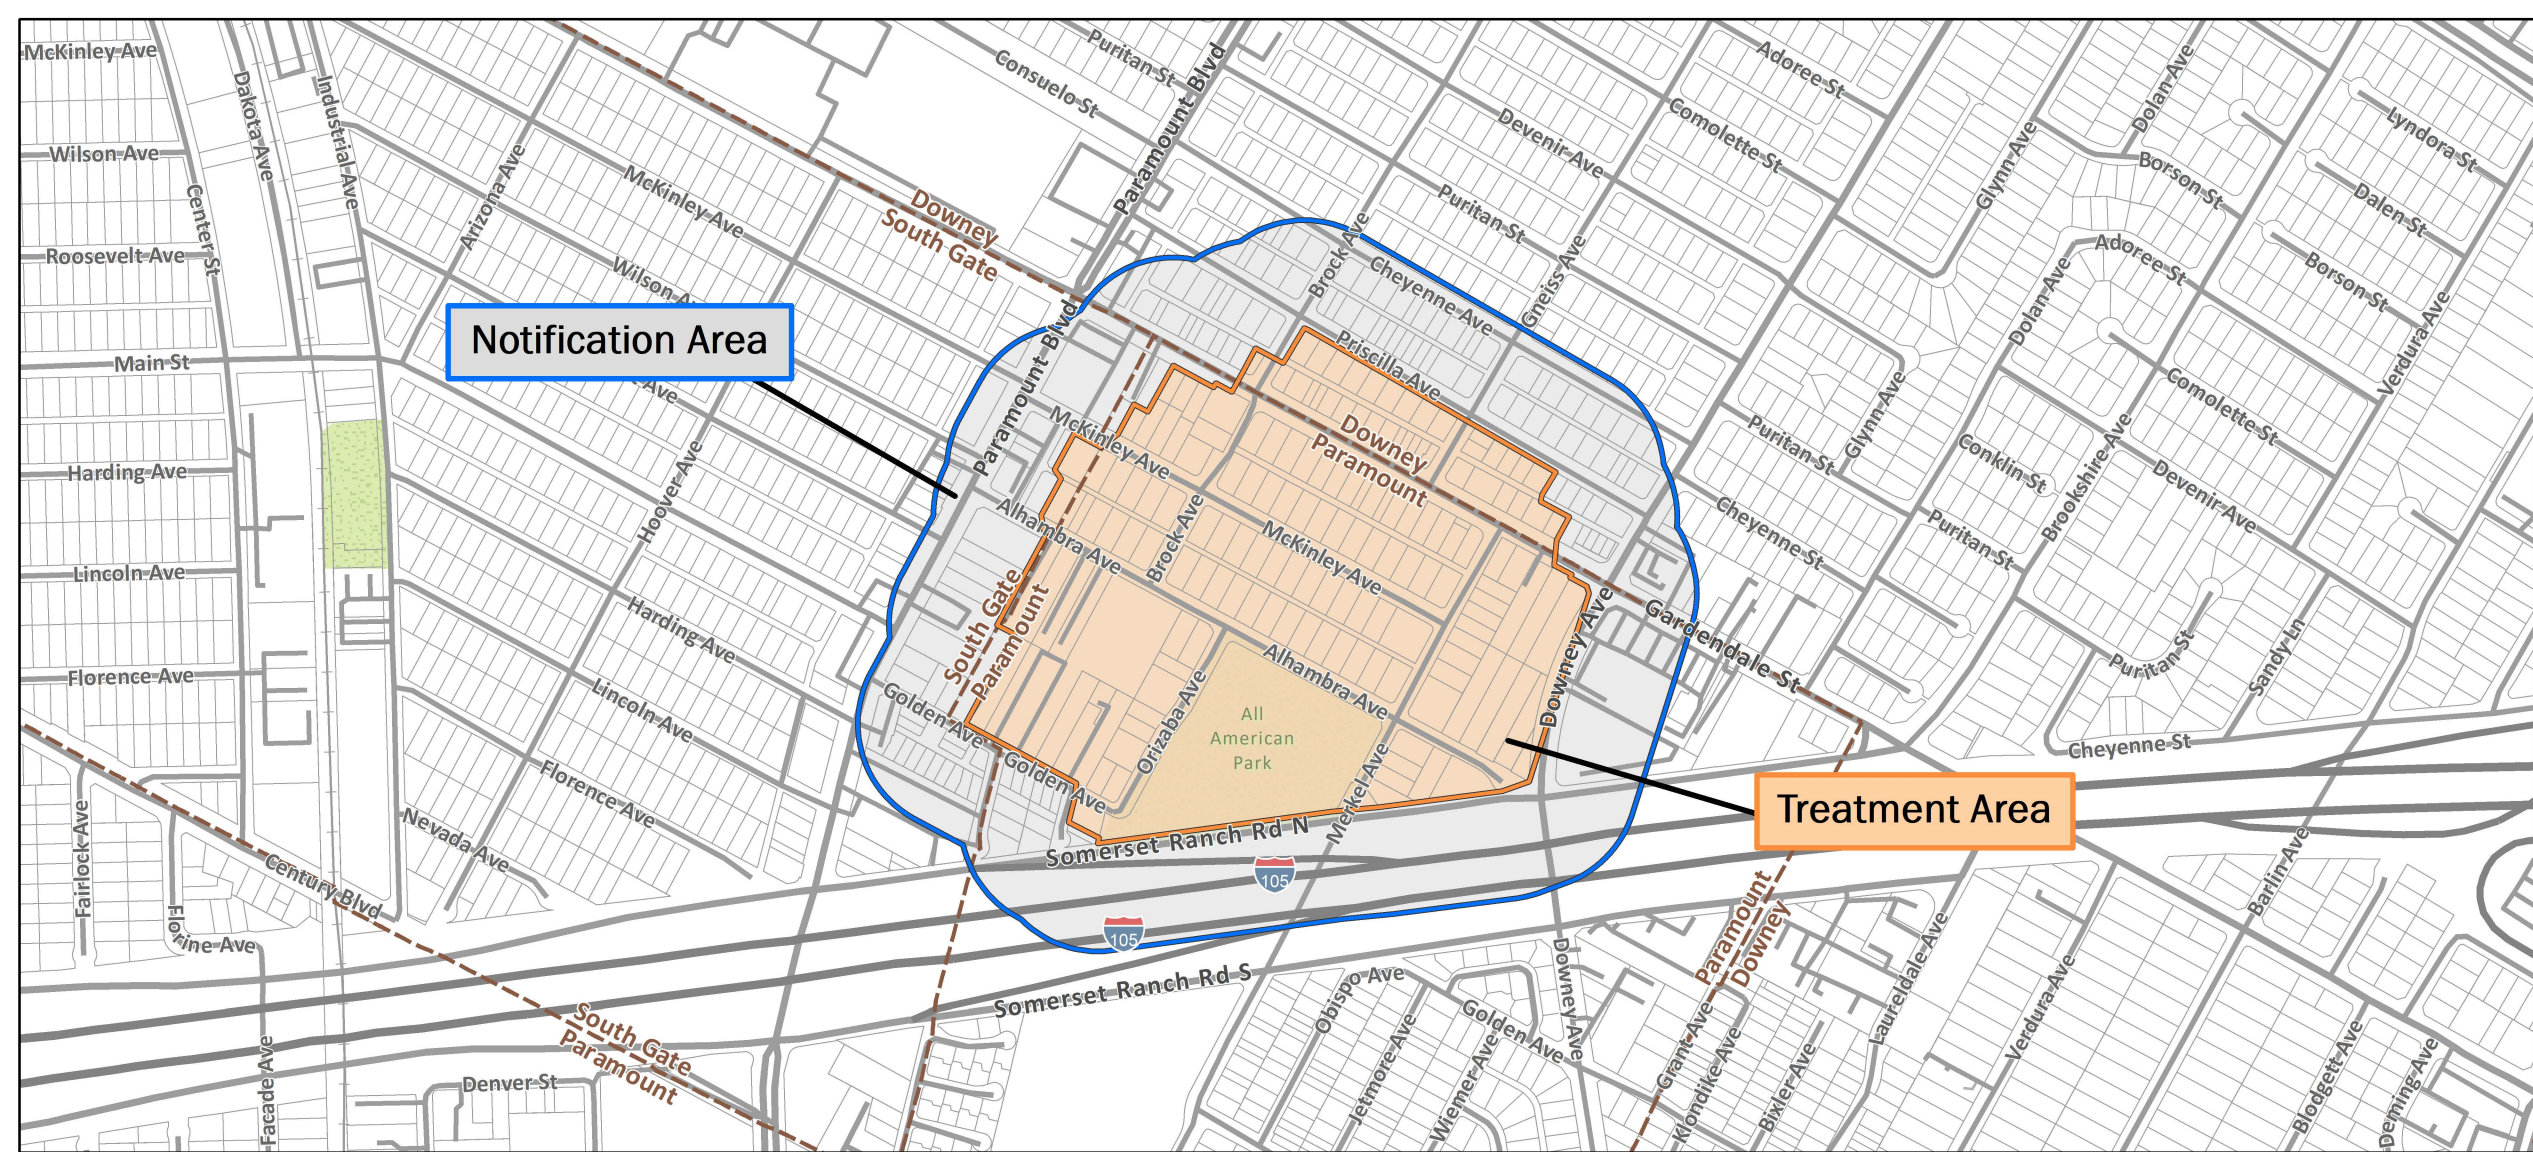

Printed 11/9/2020

-  Treatment Area
-  Notification Area
-  City or Place Boundary

Notification Area

Treatment Area

**Asian Citrus Psyllid Treatment**  
 Public Meeting Map - 11/16/2020  
 Pico Rivera, Los Angeles County

Printed 11/9/2020

-  Treatment Area
-  Notification Area
-  City or Place Boundary

Notification Area

Treatment Area

Asian Citrus Psyllid Treatment  
 Public Meeting Map - 11/16/2020  
 South Whittier, Los Angeles County  
 Printed 11/9/2020

-  Treatment Area
-  Notification Area
-  City or Place Boundary

Notification Area

Treatment Area

**Asian Citrus Psyllid Treatment**  
 Public Meeting Map - 11/16/2020  
 Downey, Paramount, South Gate, Los Angeles County  
 Printed 11/9/2020

-  Treatment Area
-  Notification Area
-  City or Place Boundary