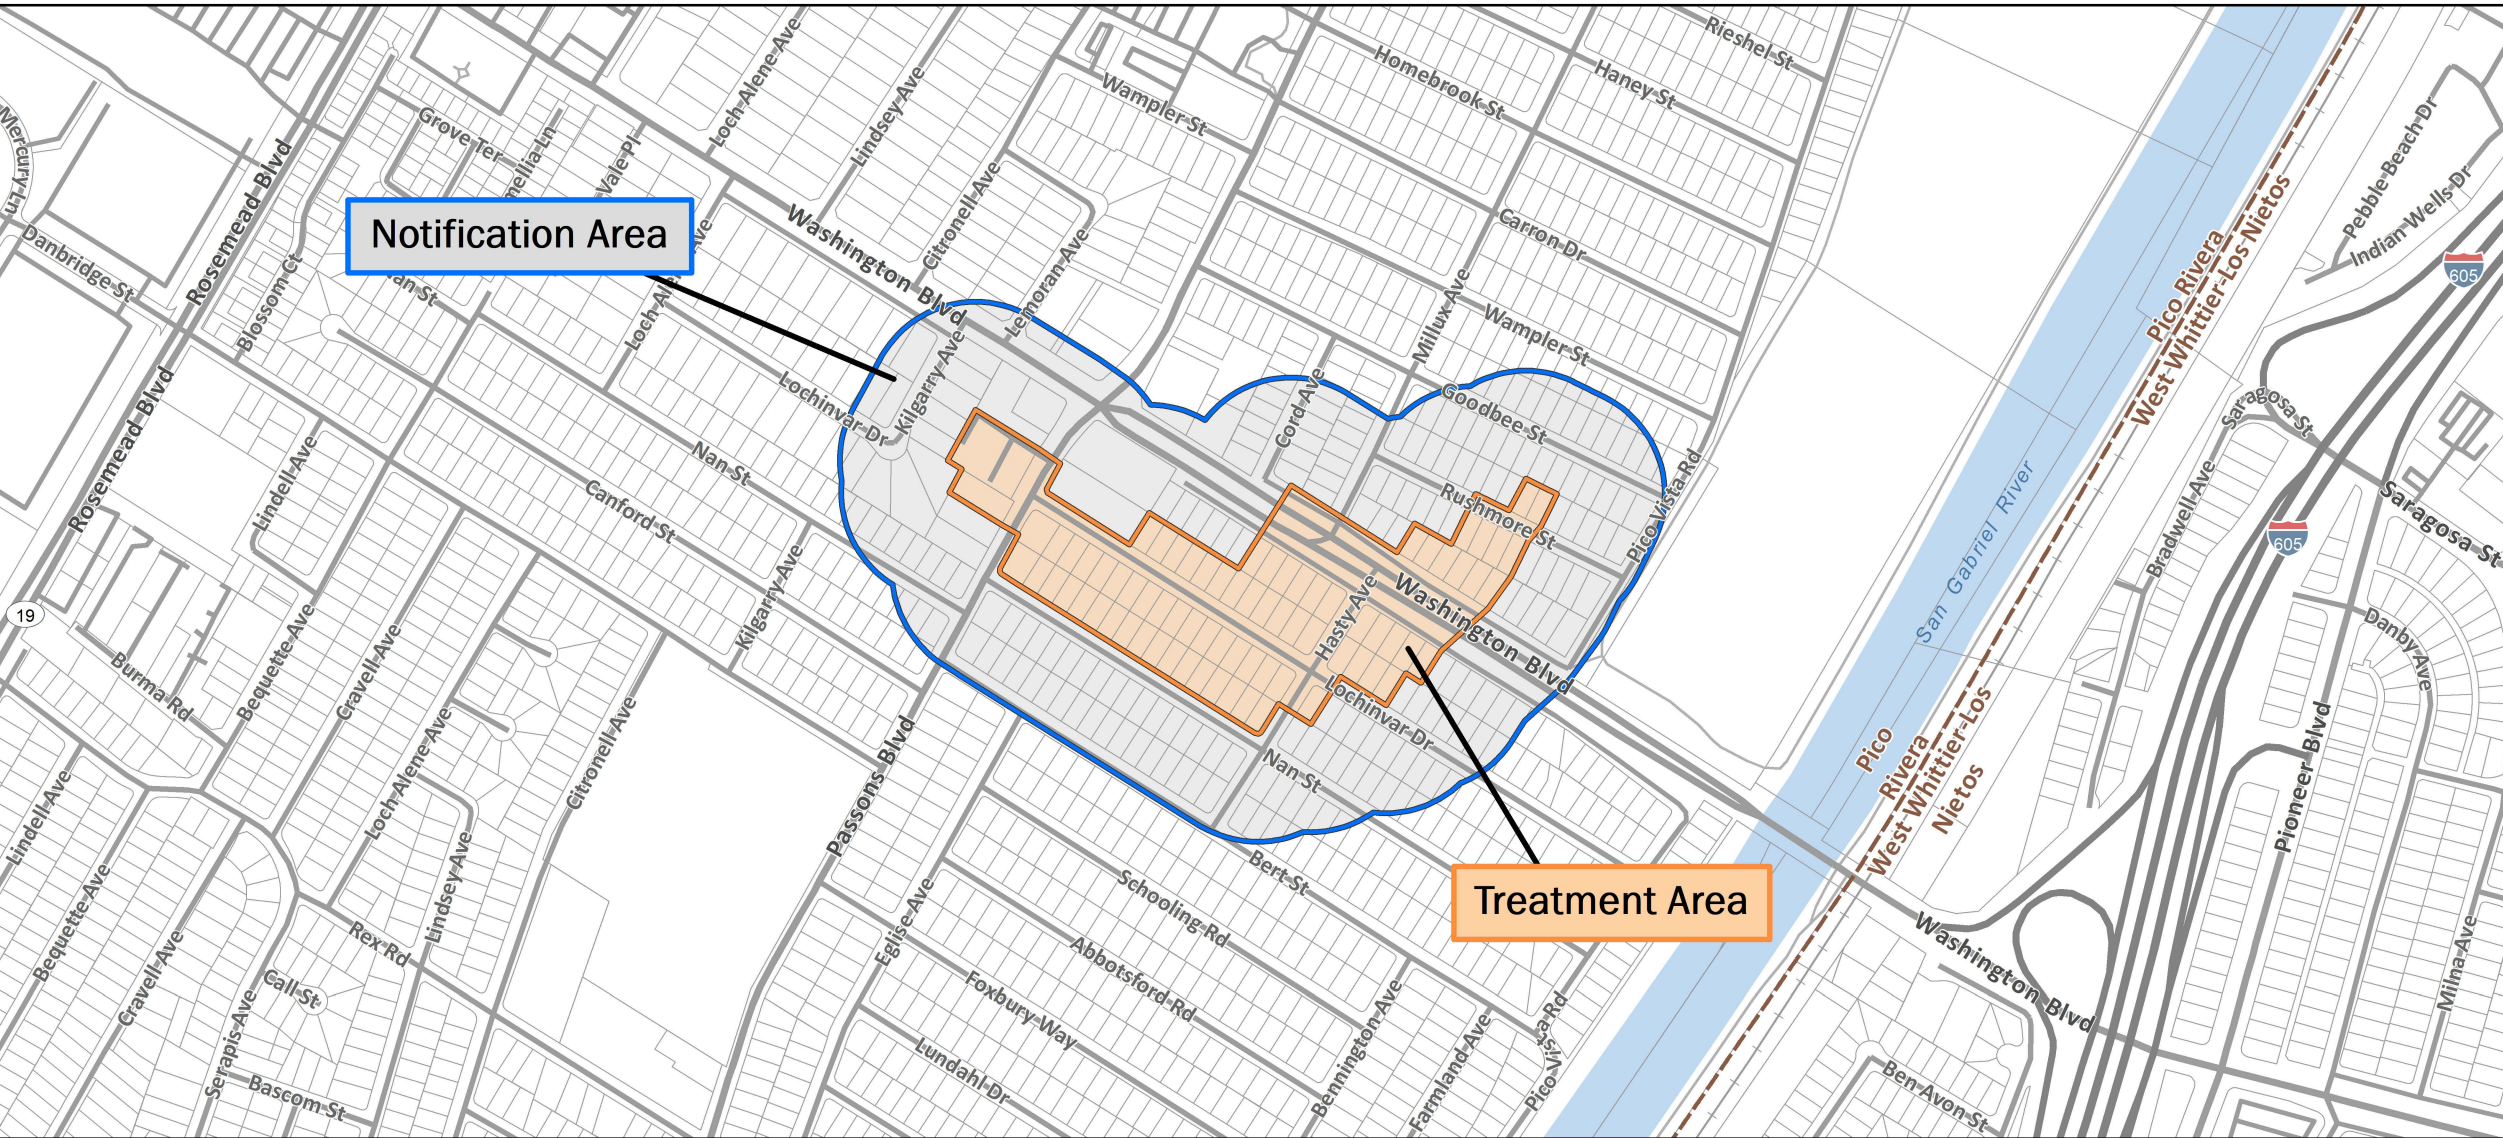

Asian Citrus Psyllid Treatment  
 Public Meeting Map - 11/16/2020  
 Overview  
 Los Angeles County  
 Printed 11/9/2020

-  Treatment Area
-  Notification Area

**Asian Citrus Psyllid Treatment**  
 Public Meeting Map - 11/16/2020  
 La Mirada, Los Angeles County

Printed 11/9/2020

-  Treatment Area
-  Notification Area
-  City or Place Boundary

Notification Area

Treatment Area

**Asian Citrus Psyllid Treatment**  
 Public Meeting Map - 11/16/2020  
 Pico Rivera, Los Angeles County

-  Treatment Area
-  Notification Area
-  City or Place Boundary

Notification Area

Treatment Area

**Asian Citrus Psyllid Treatment**  
 Public Meeting Map - 11/16/2020  
 Downey, Paramount, South Gate, Los Angeles County  
 Printed 11/9/2020

-  Treatment Area
-  Notification Area
-  City or Place Boundary