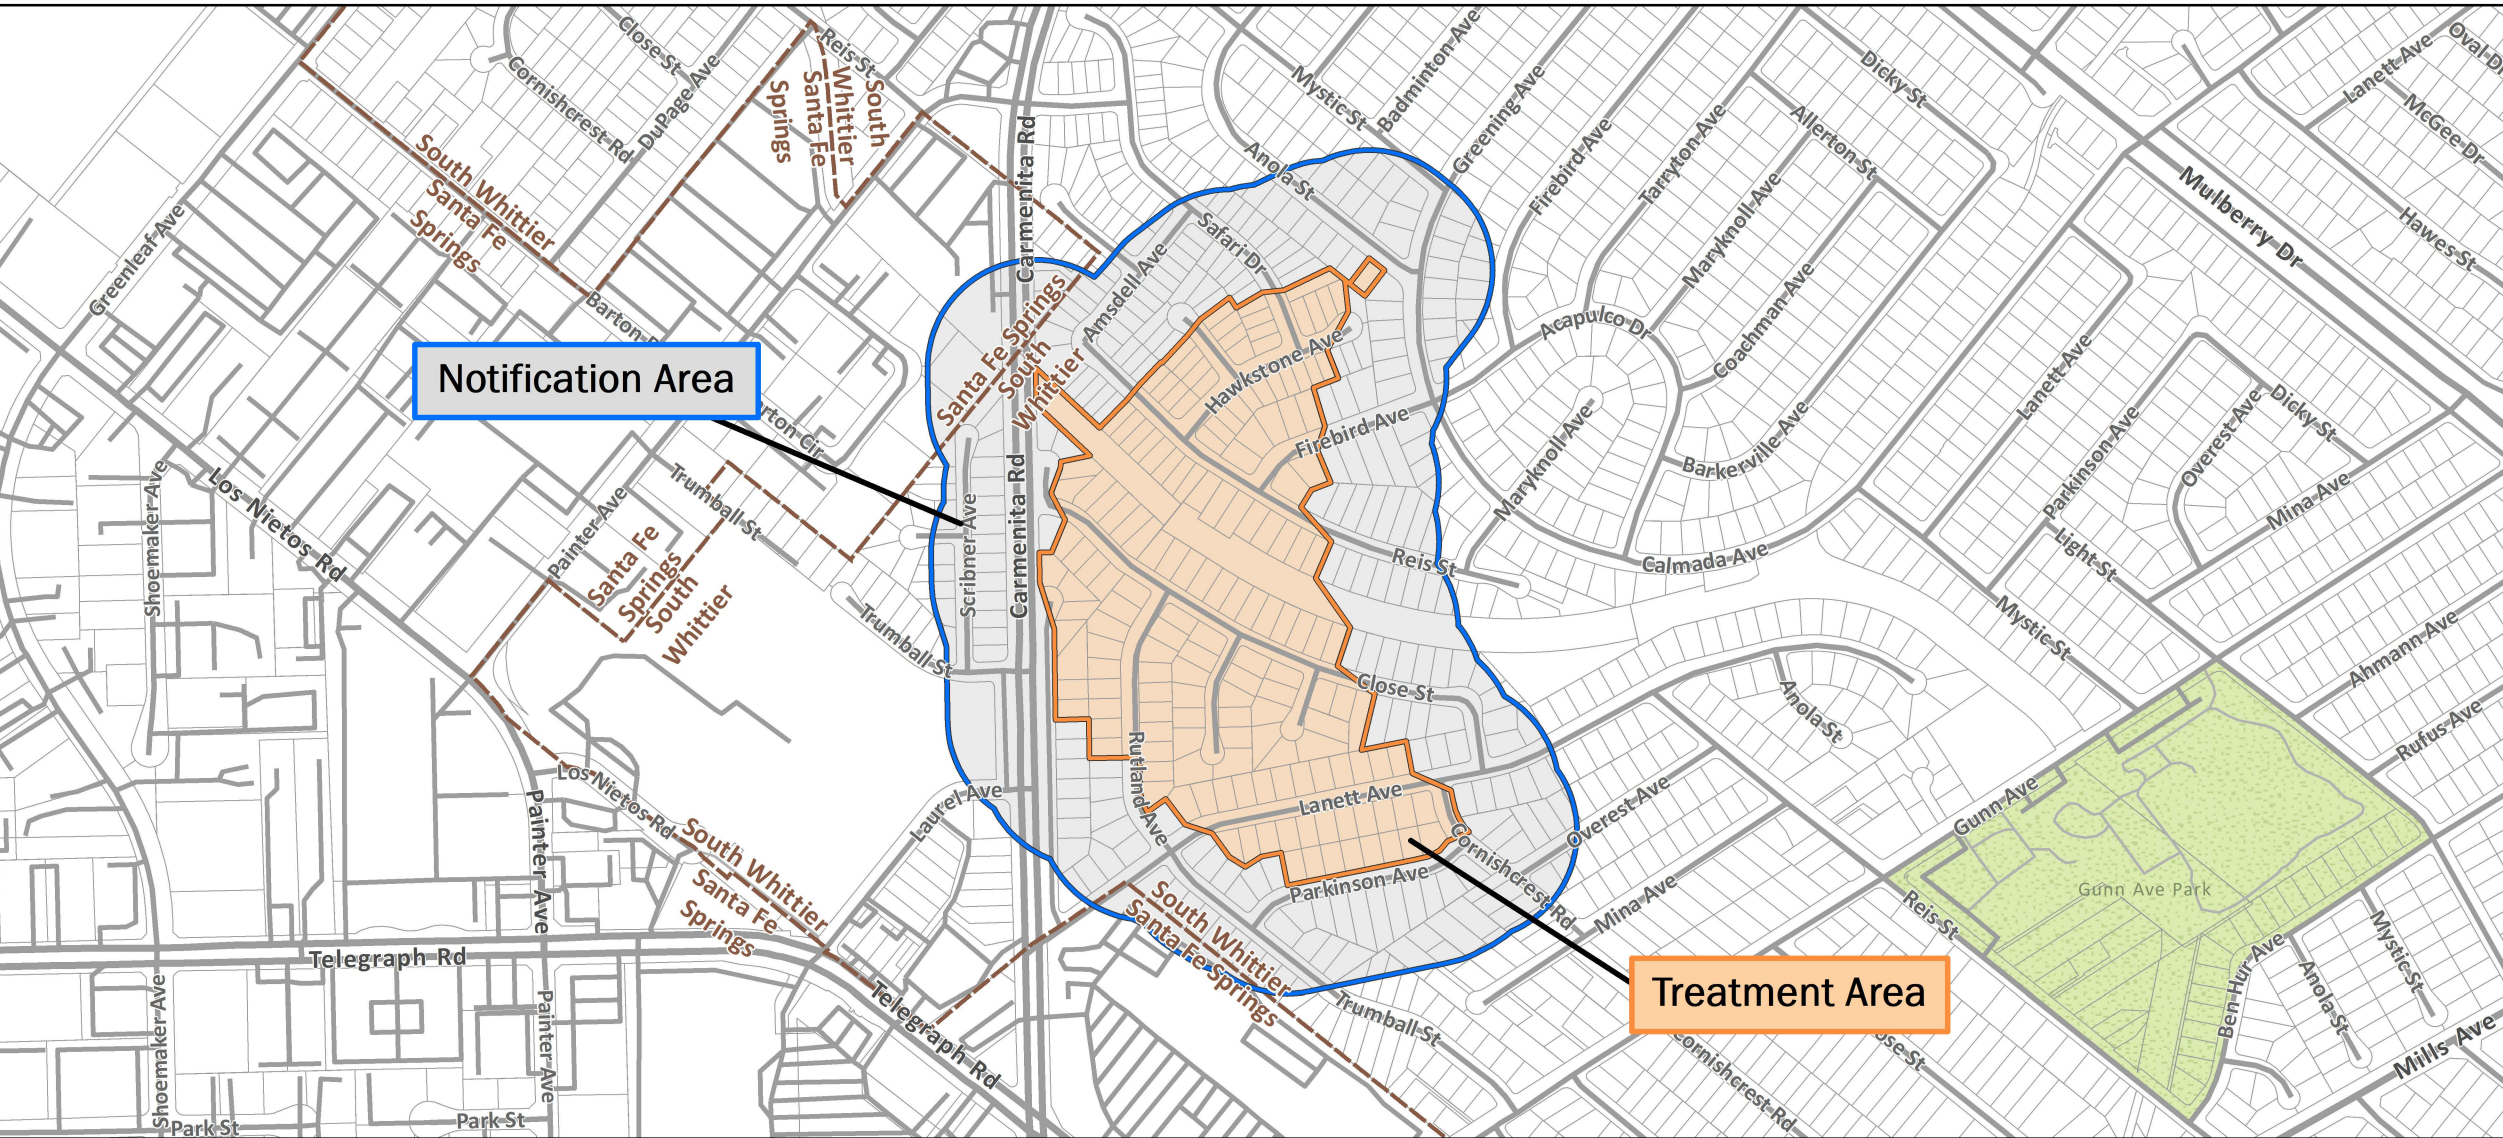

Printed 11/9/2020

-  Treatment Area
-  Notification Area
-  City or Place Boundary

Notification Area

Treatment Area

**Asian Citrus Psyllid Treatment**  
 Public Meeting Map - 11/16/2020  
 Pico Rivera, Los Angeles County

Printed 11/9/2020

-  Treatment Area
-  Notification Area
-  City or Place Boundary

Notification Area

Treatment Area

Asian Citrus Psyllid Treatment  
 Public Meeting Map - 11/16/2020  
 South Whittier, Los Angeles County  
 Printed 11/9/2020

-  Treatment Area
-  Notification Area
-  City or Place Boundary

Notification Area

Treatment Area

**Asian Citrus Psyllid Treatment**  
 Public Meeting Map - 11/16/2020  
 Downey, Paramount, South Gate, Los Angeles County  
 Printed 11/9/2020

-  Treatment Area
-  Notification Area
-  City or Place Boundary