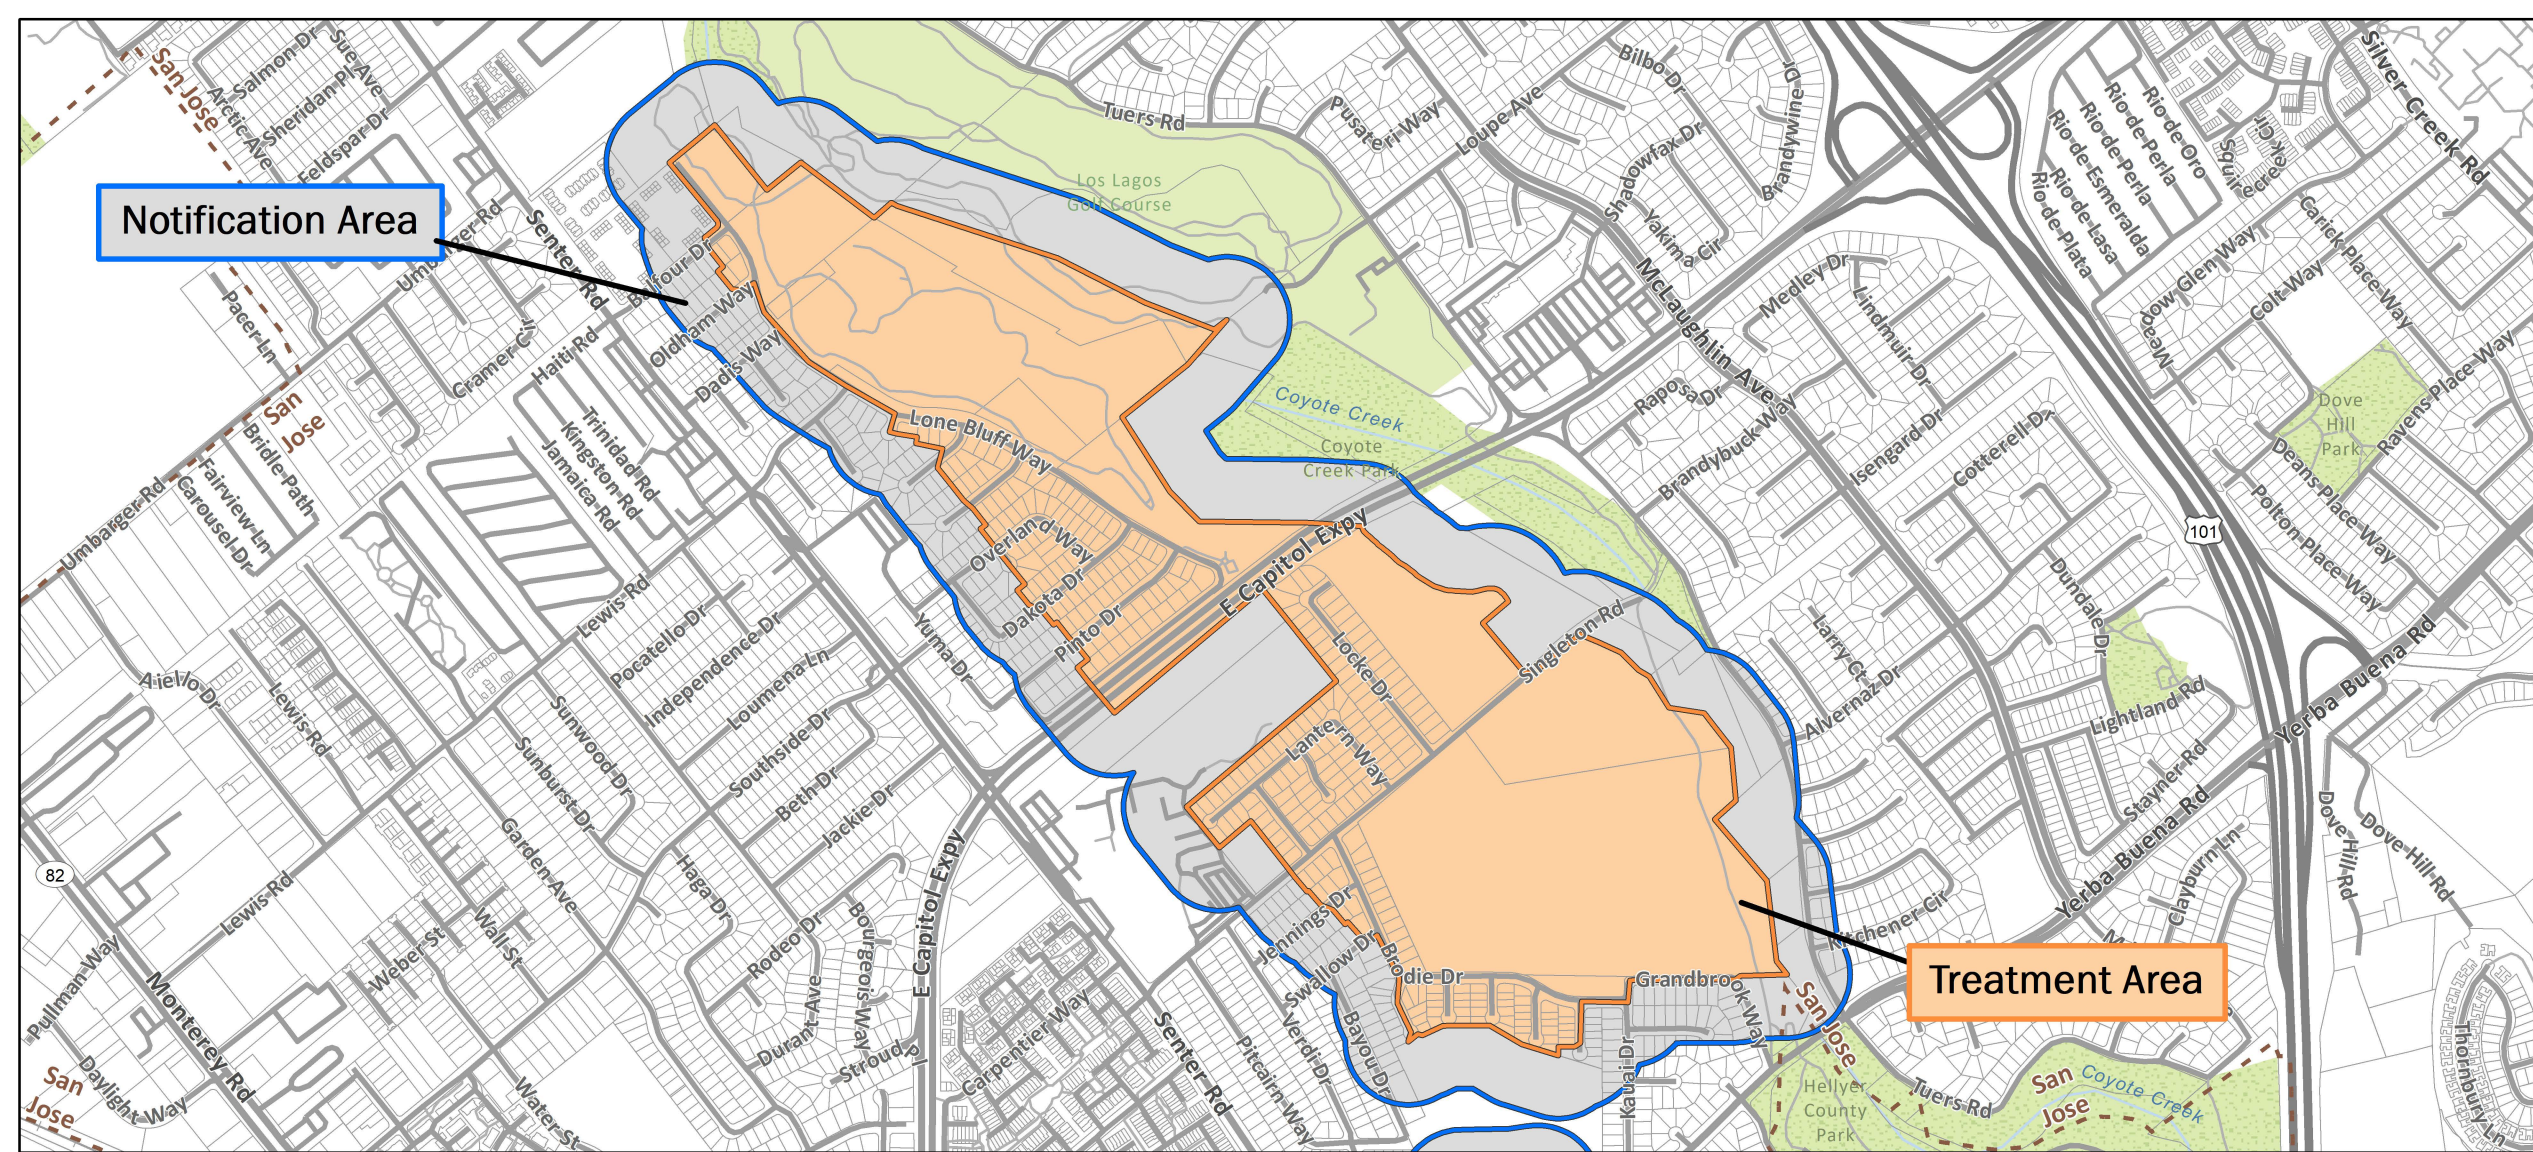

Overview

Asian Citrus Psyllid Treatment
Public Meeting Map - 10/07/2020

San Jose
Santa Clara County

Printed 10/22/2020

-  Treatment Area
-  Notification Area

Asian Citrus Psyllid Treatment
Public Meeting Map - 11/5/2020

Page 1 of 3
San Jose, Santa Clara County

Printed 10/22/2020

-  Treatment Area
-  Notification Area
-  City or Place Boundary

Asian Citrus Psyllid Treatment
Public Meeting Map - 11/5/2020

Page 2 of 3
San Jose, Santa Clara County

Printed 10/22/2020

-  Treatment Area
-  Notification Area
-  City or Place Boundary

Notification Area

Treatment Area

Asian Citrus Psyllid Treatment
Public Meeting Map - 11/5/2020

Page 3 of 3
San Jose, Santa Clara County

Printed 10/22/2020

-  Treatment Area
-  Notification Area
-  City or Place Boundary