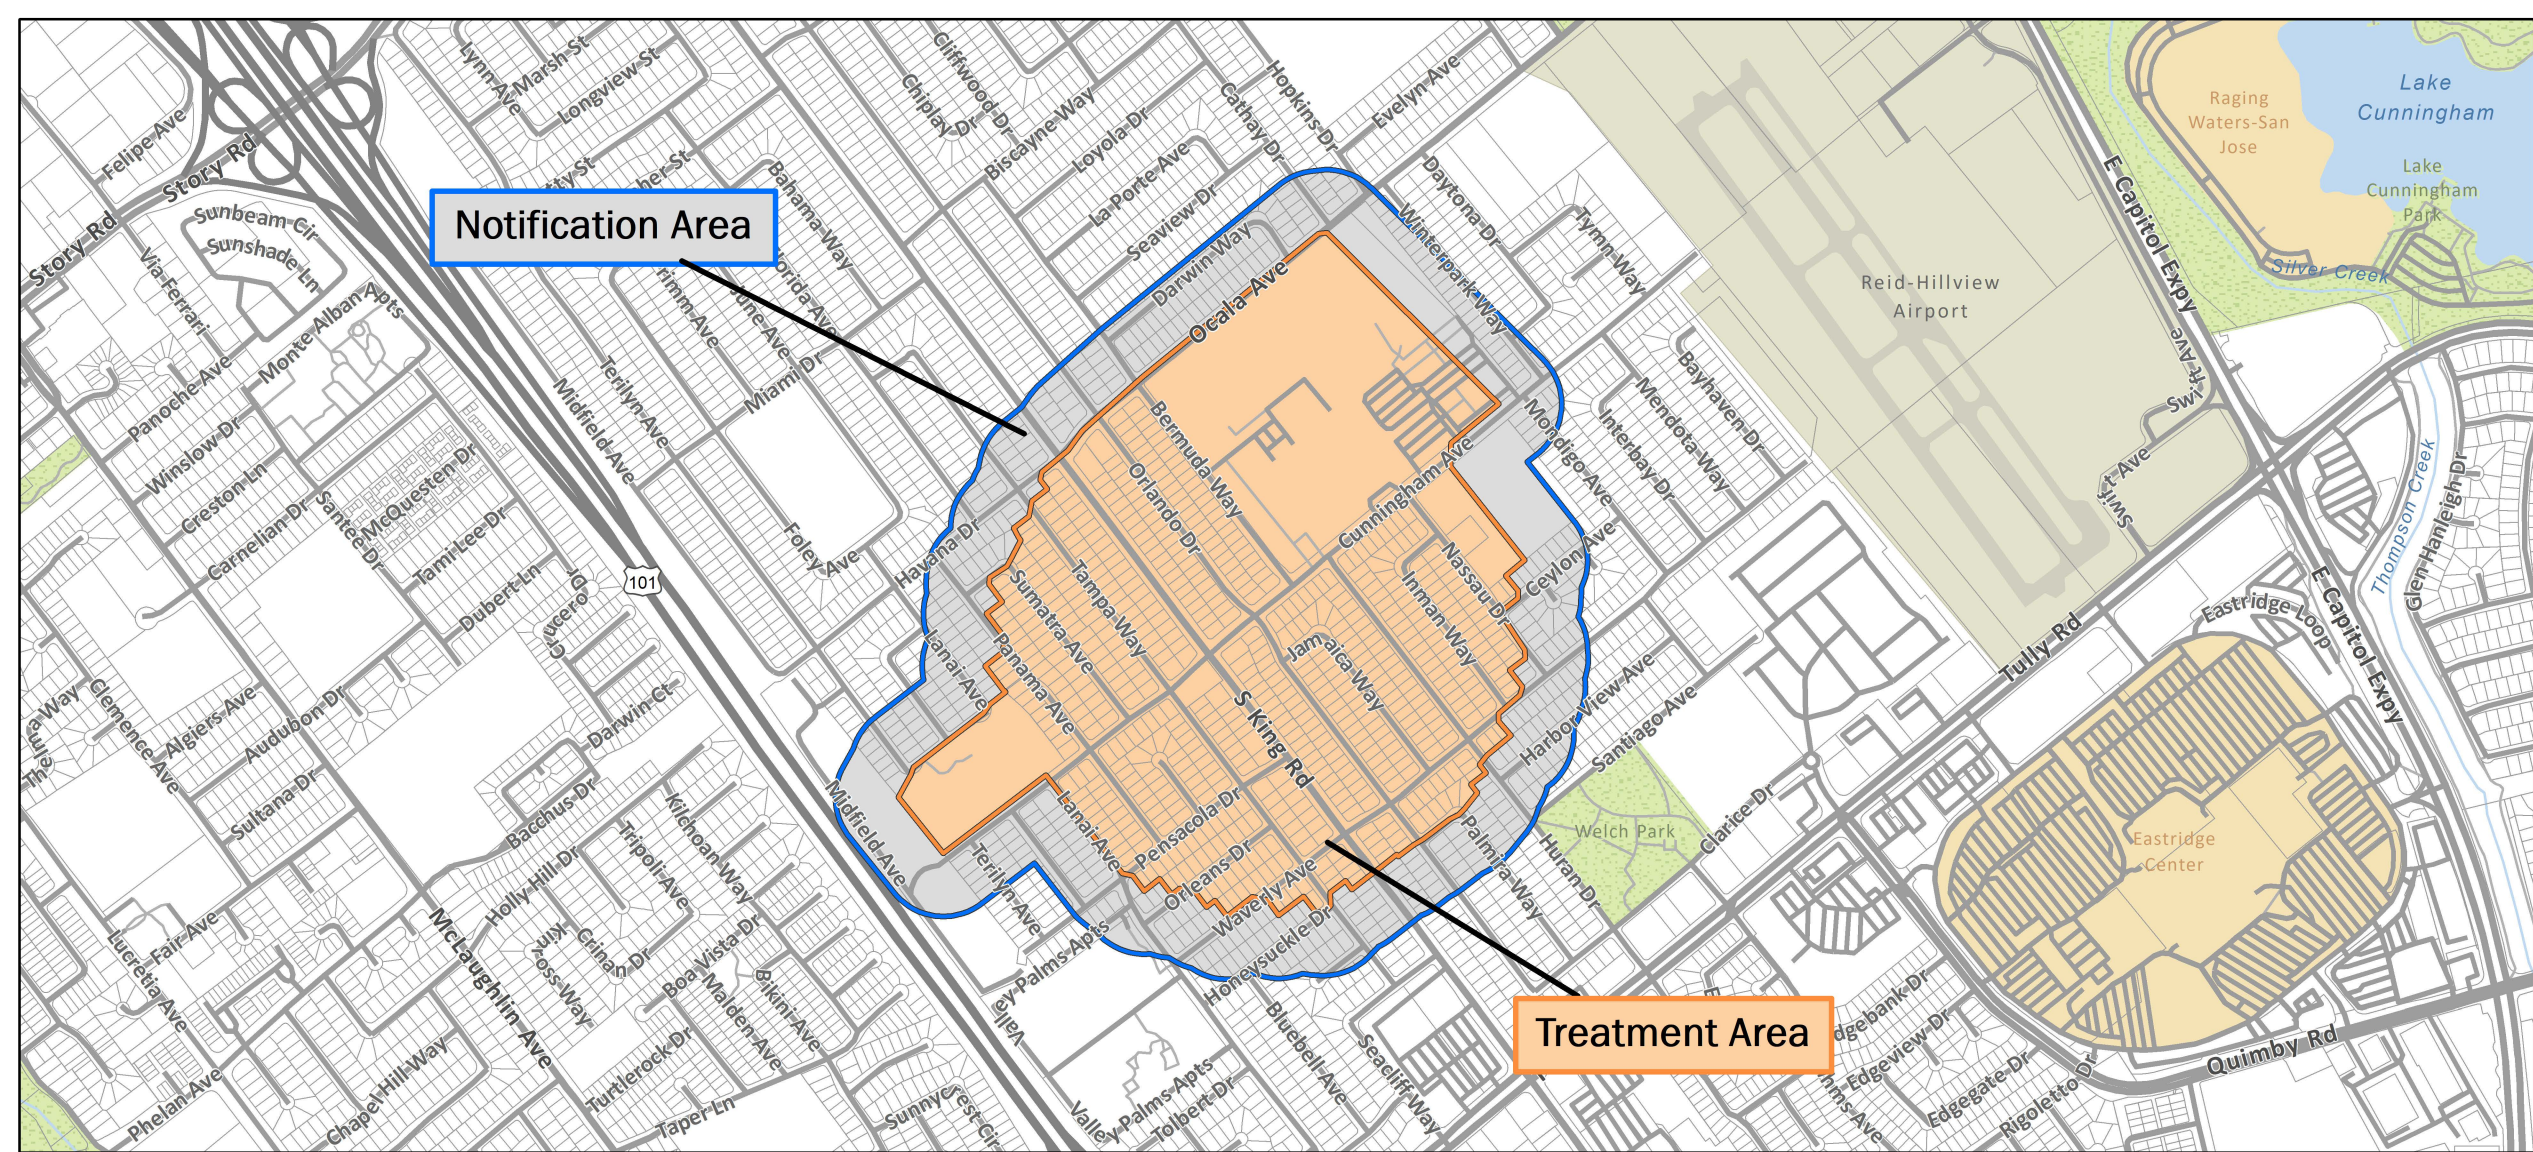

Overview

Asian Citrus Psyllid Treatment
Public Meeting Map - 10/07/2020

San Jose
Santa Clara County

Printed 10/22/2020

-  Treatment Area
-  Notification Area

Asian Citrus Psyllid Treatment
Public Meeting Map - 11/5/2020

Page 1 of 3
San Jose, Santa Clara County

Printed 10/22/2020

-  Treatment Area
-  Notification Area
-  City or Place Boundary

Asian Citrus Psyllid Treatment
Public Meeting Map - 11/5/2020

Page 2 of 3
San Jose, Santa Clara County

Printed 10/22/2020

-  Treatment Area
-  Notification Area
-  City or Place Boundary

Notification Area

Treatment Area

Asian Citrus Psyllid Treatment
Public Meeting Map - 11/5/2020

Page 3 of 3
San Jose, Santa Clara County

Printed 10/22/2020

-  Treatment Area
-  Notification Area
-  City or Place Boundary