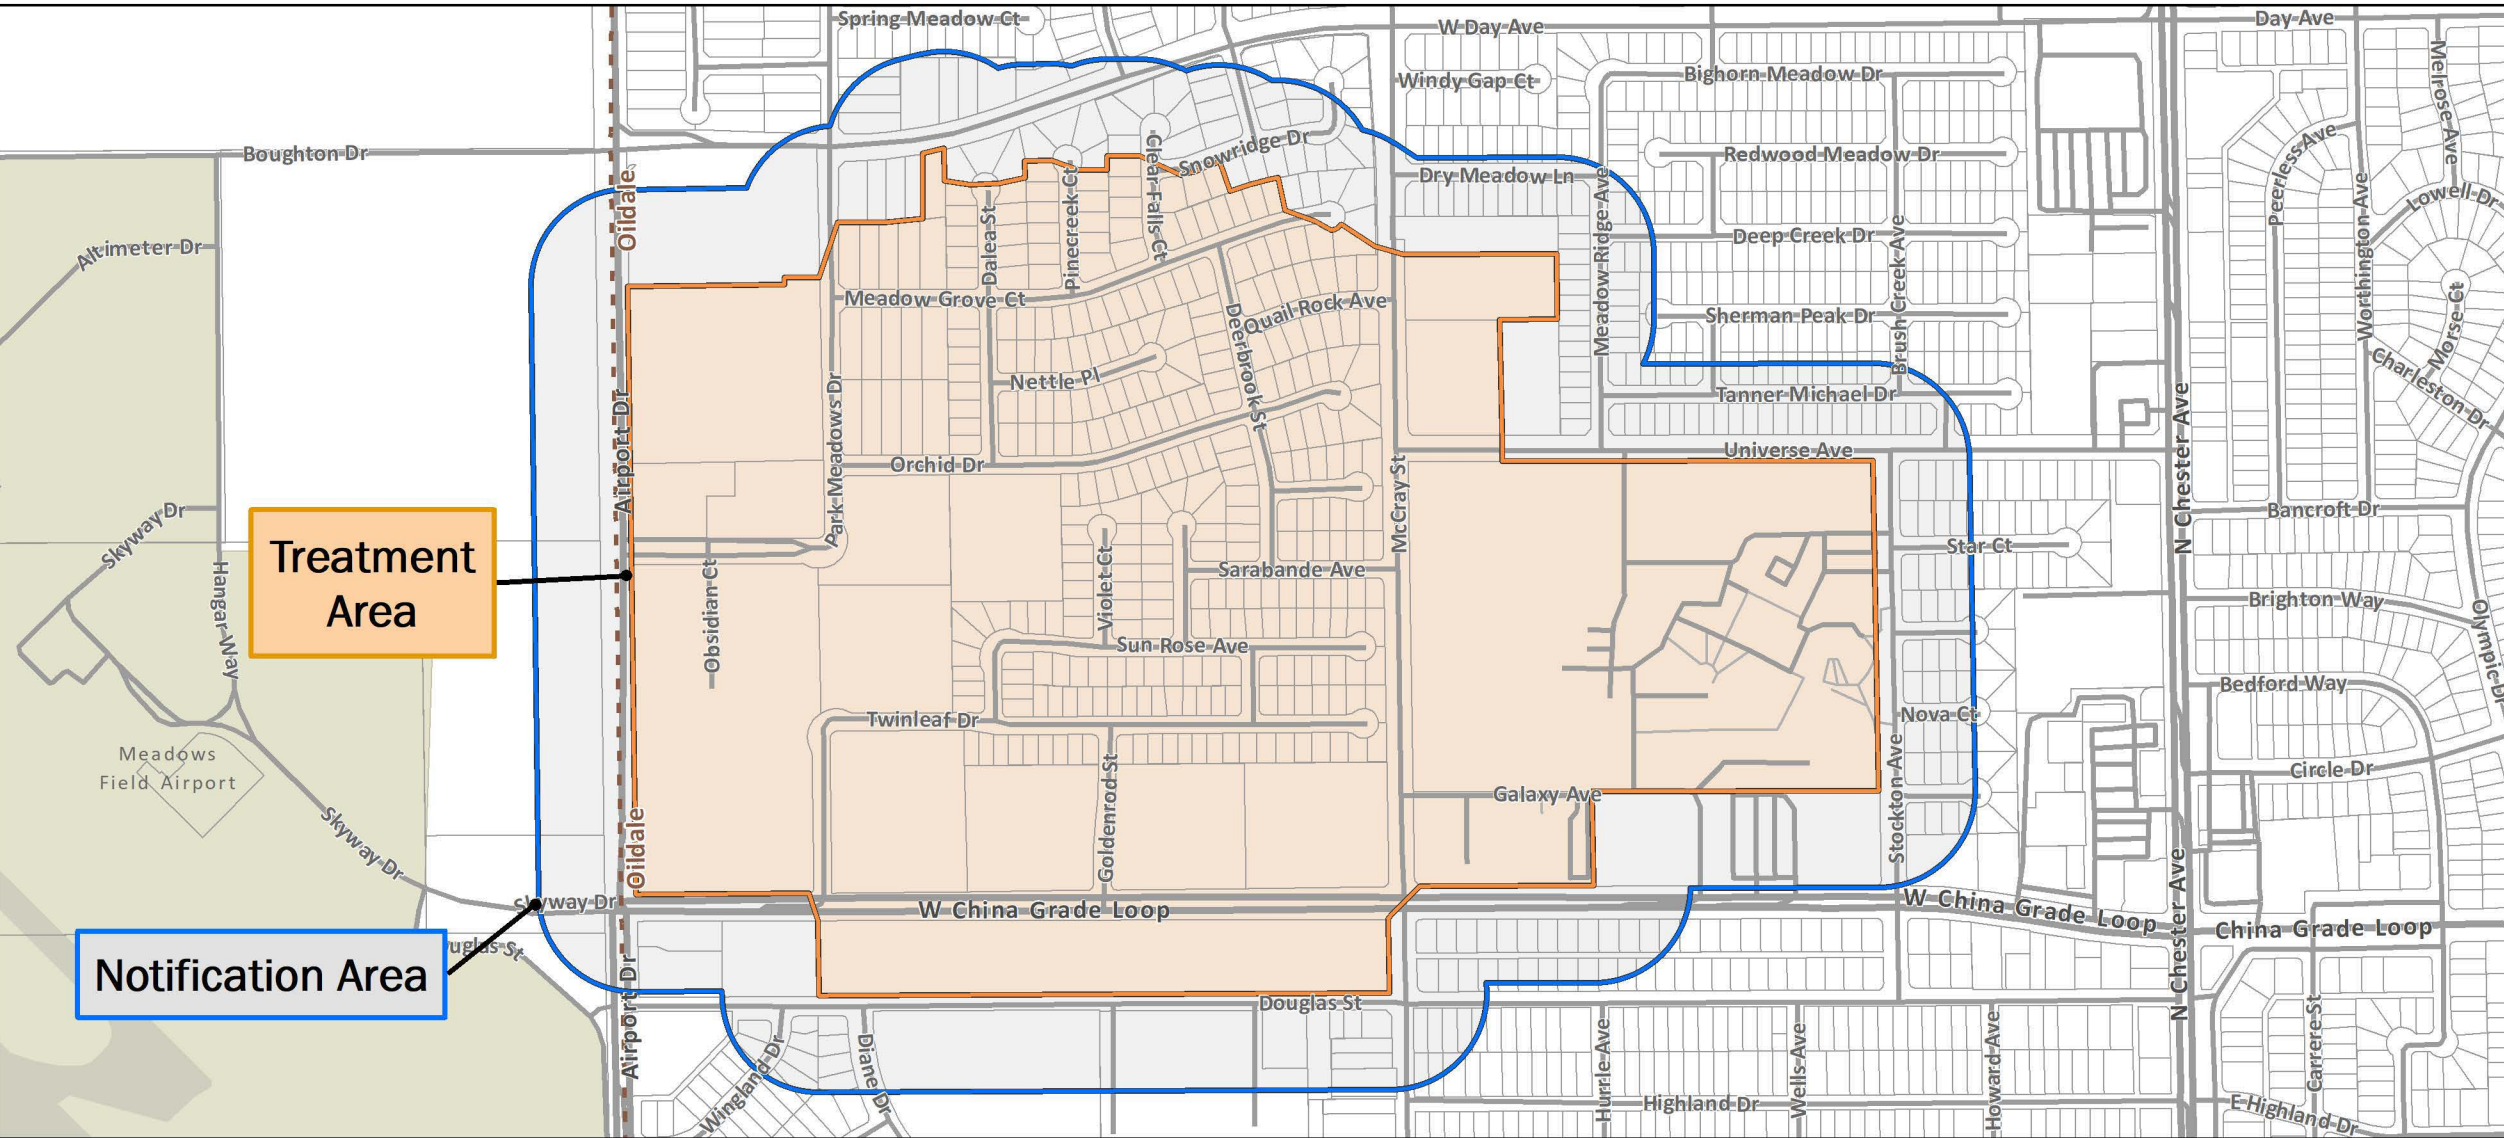

Overview Part 1
 Asian Citrus Psyllid Treatment
 Public Meeting Map - 12/17/2020
 Kern County
 Printed 12/2/2020

-  Treatment Area
-  Notification Area

Overview Part 2
 Asian Citrus Psyllid Treatment
 Public Meeting Map - 12/17/2020
 Kern County
 Printed 12/2/2020

 Treatment Area

 Notification Area

Treatment Area

Notification Area

Asian Citrus Psyllid Treatment
 Public Meeting Map (Page 1) - 12/17/2020
 Oildale
 Kern County
 Printed 12/2/2020

-  Treatment Area
-  Notification Area
-  City or Place Boundary

Asian Citrus Psyllid Treatment
 Public Meeting Map (Page 2) - 12/17/2020
 Bakersfield
 Kern County
 Printed 12/2/2020

-  Treatment Area
-  Notification Area
-  City or Place Boundary

Asian Citrus Psyllid Treatment
 Public Meeting Map (Page 3) - 12/17/2020
 Fuller Acres
 Kern County
 Printed 12/2/2020

-  Treatment Area
-  Notification Area
-  City or Place Boundary

Notification Area

Treatment Area

Asian Citrus Psyllid Treatment
 Public Meeting Map (Page 4) - 12/17/2020
 Arvin
 Kern County
 Printed 12/2/2020