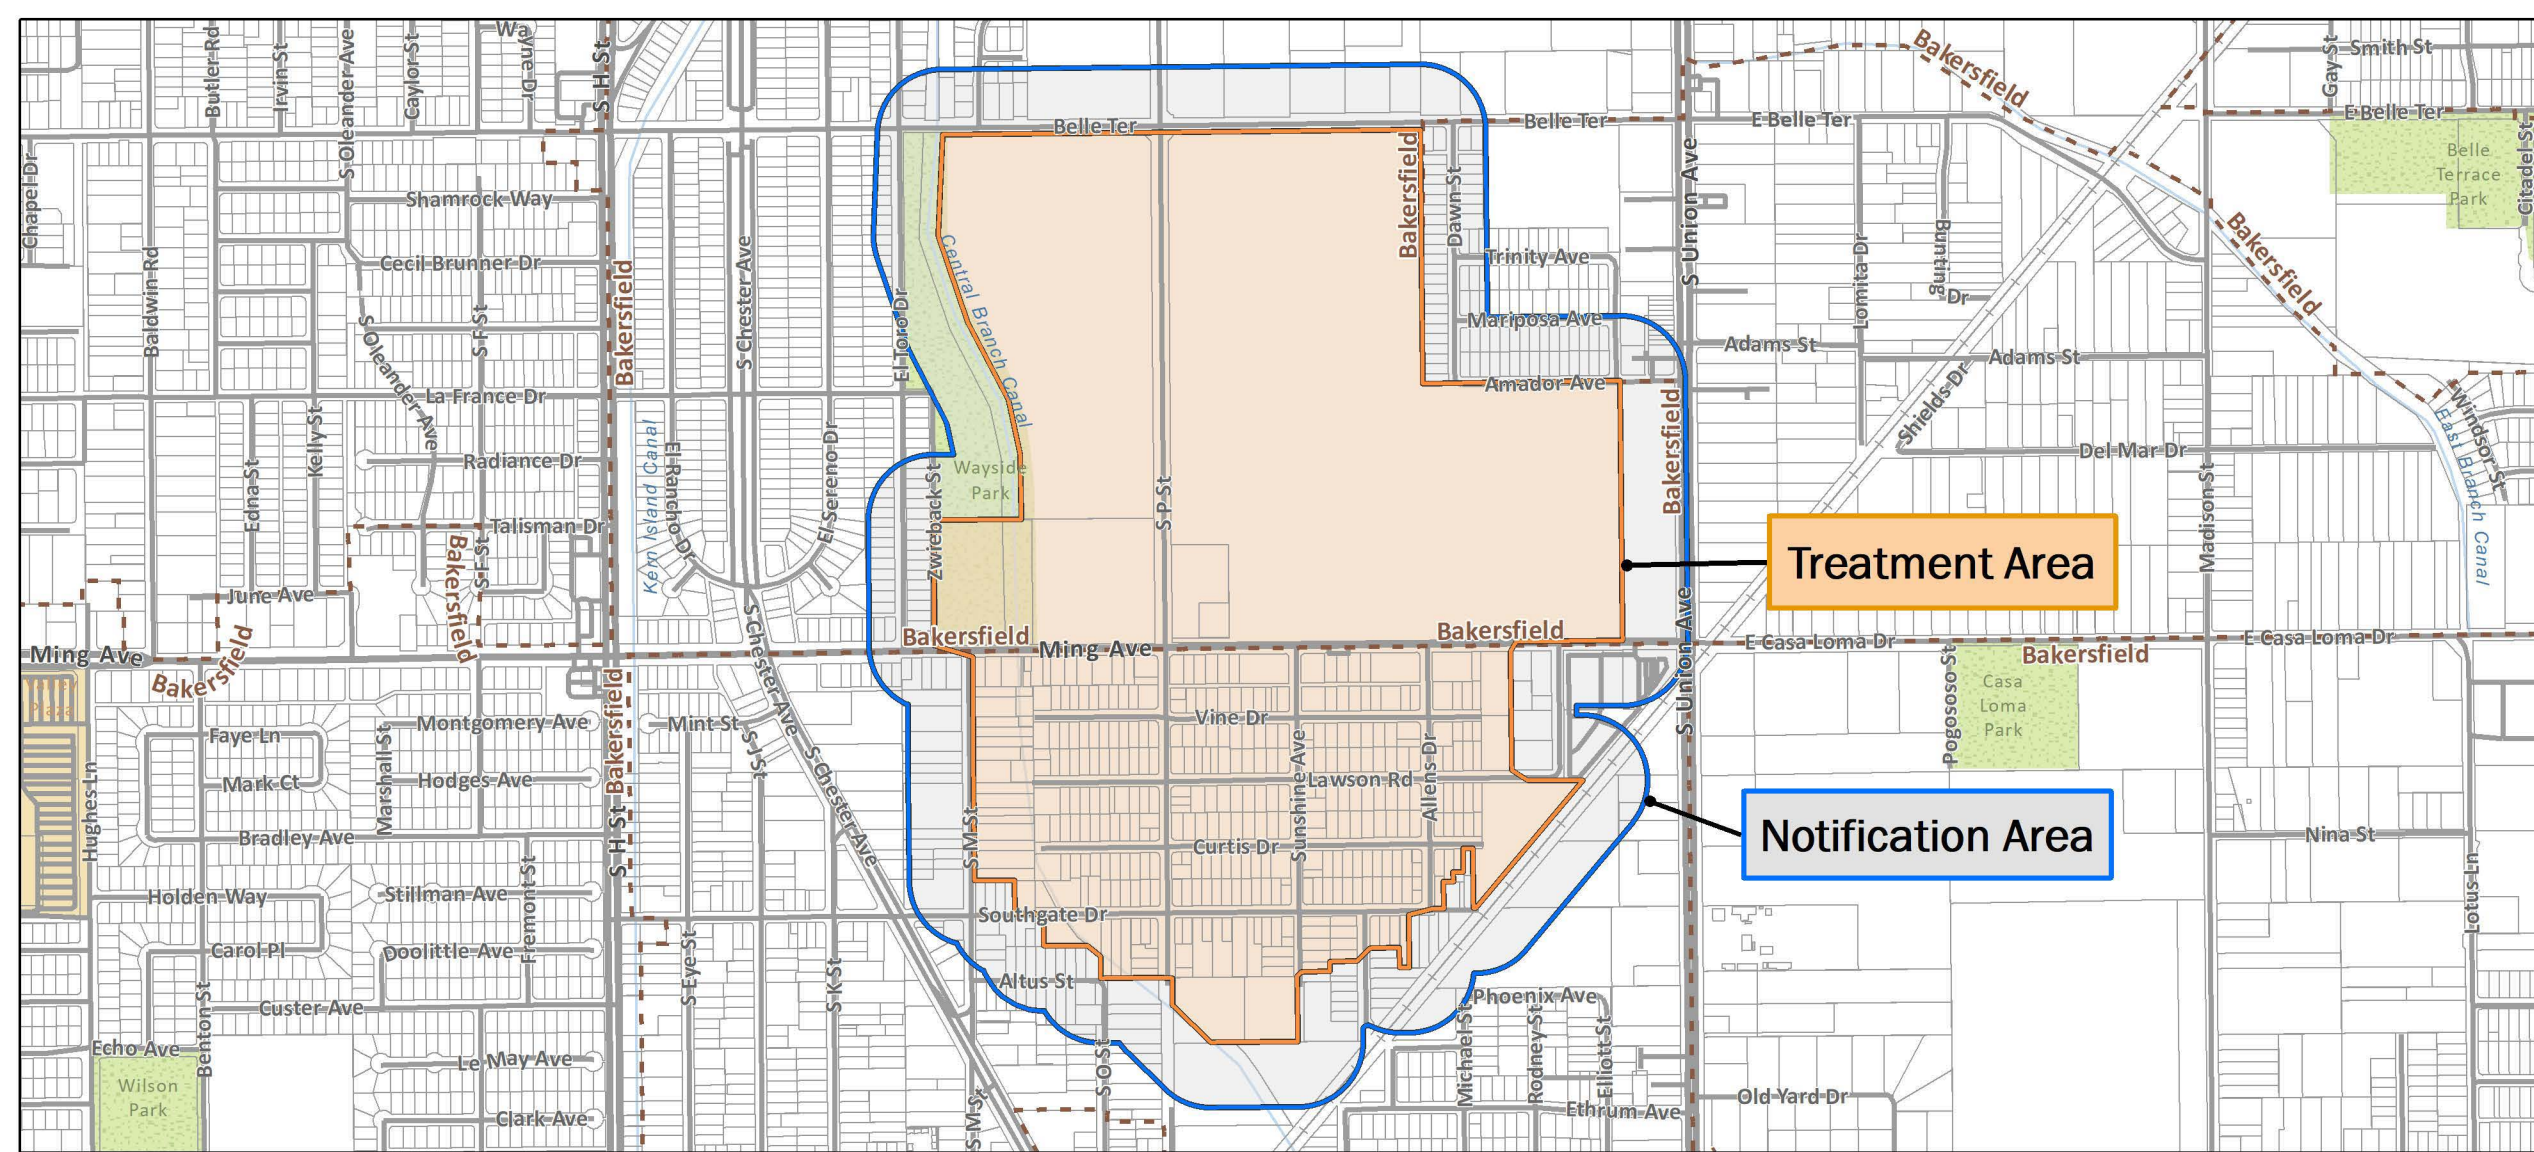

 Treatment Area

 Notification Area

Treatment Area

Notification Area

Asian Citrus Psyllid Treatment
 Public Meeting Map (Page 1) - 12/17/2020
 Oildale
 Kern County
 Printed 12/2/2020

-  Treatment Area
-  Notification Area
-  City or Place Boundary

Asian Citrus Psyllid Treatment
 Public Meeting Map (Page 2) - 12/17/2020
 Bakersfield
 Kern County
 Printed 12/2/2020

-  Treatment Area
-  Notification Area
-  City or Place Boundary

Asian Citrus Psyllid Treatment
 Public Meeting Map (Page 3) - 12/17/2020
 Fuller Acres
 Kern County
 Printed 12/2/2020

-  Treatment Area
-  Notification Area
-  City or Place Boundary

Notification Area

Treatment Area

Asian Citrus Psyllid Treatment
 Public Meeting Map (Page 4) - 12/17/2020
 Arvin
 Kern County
 Printed 12/2/2020

-  Treatment Area
-  Notification Area
-  City or Place Boundary

Asian Citrus Psyllid Treatment
 Public Meeting Map (Page 5) - 12/17/2020
 Arvin
 Kern County
 Printed 12/2/2020

-  Treatment Area
-  Notification Area
-  City or Place Boundary