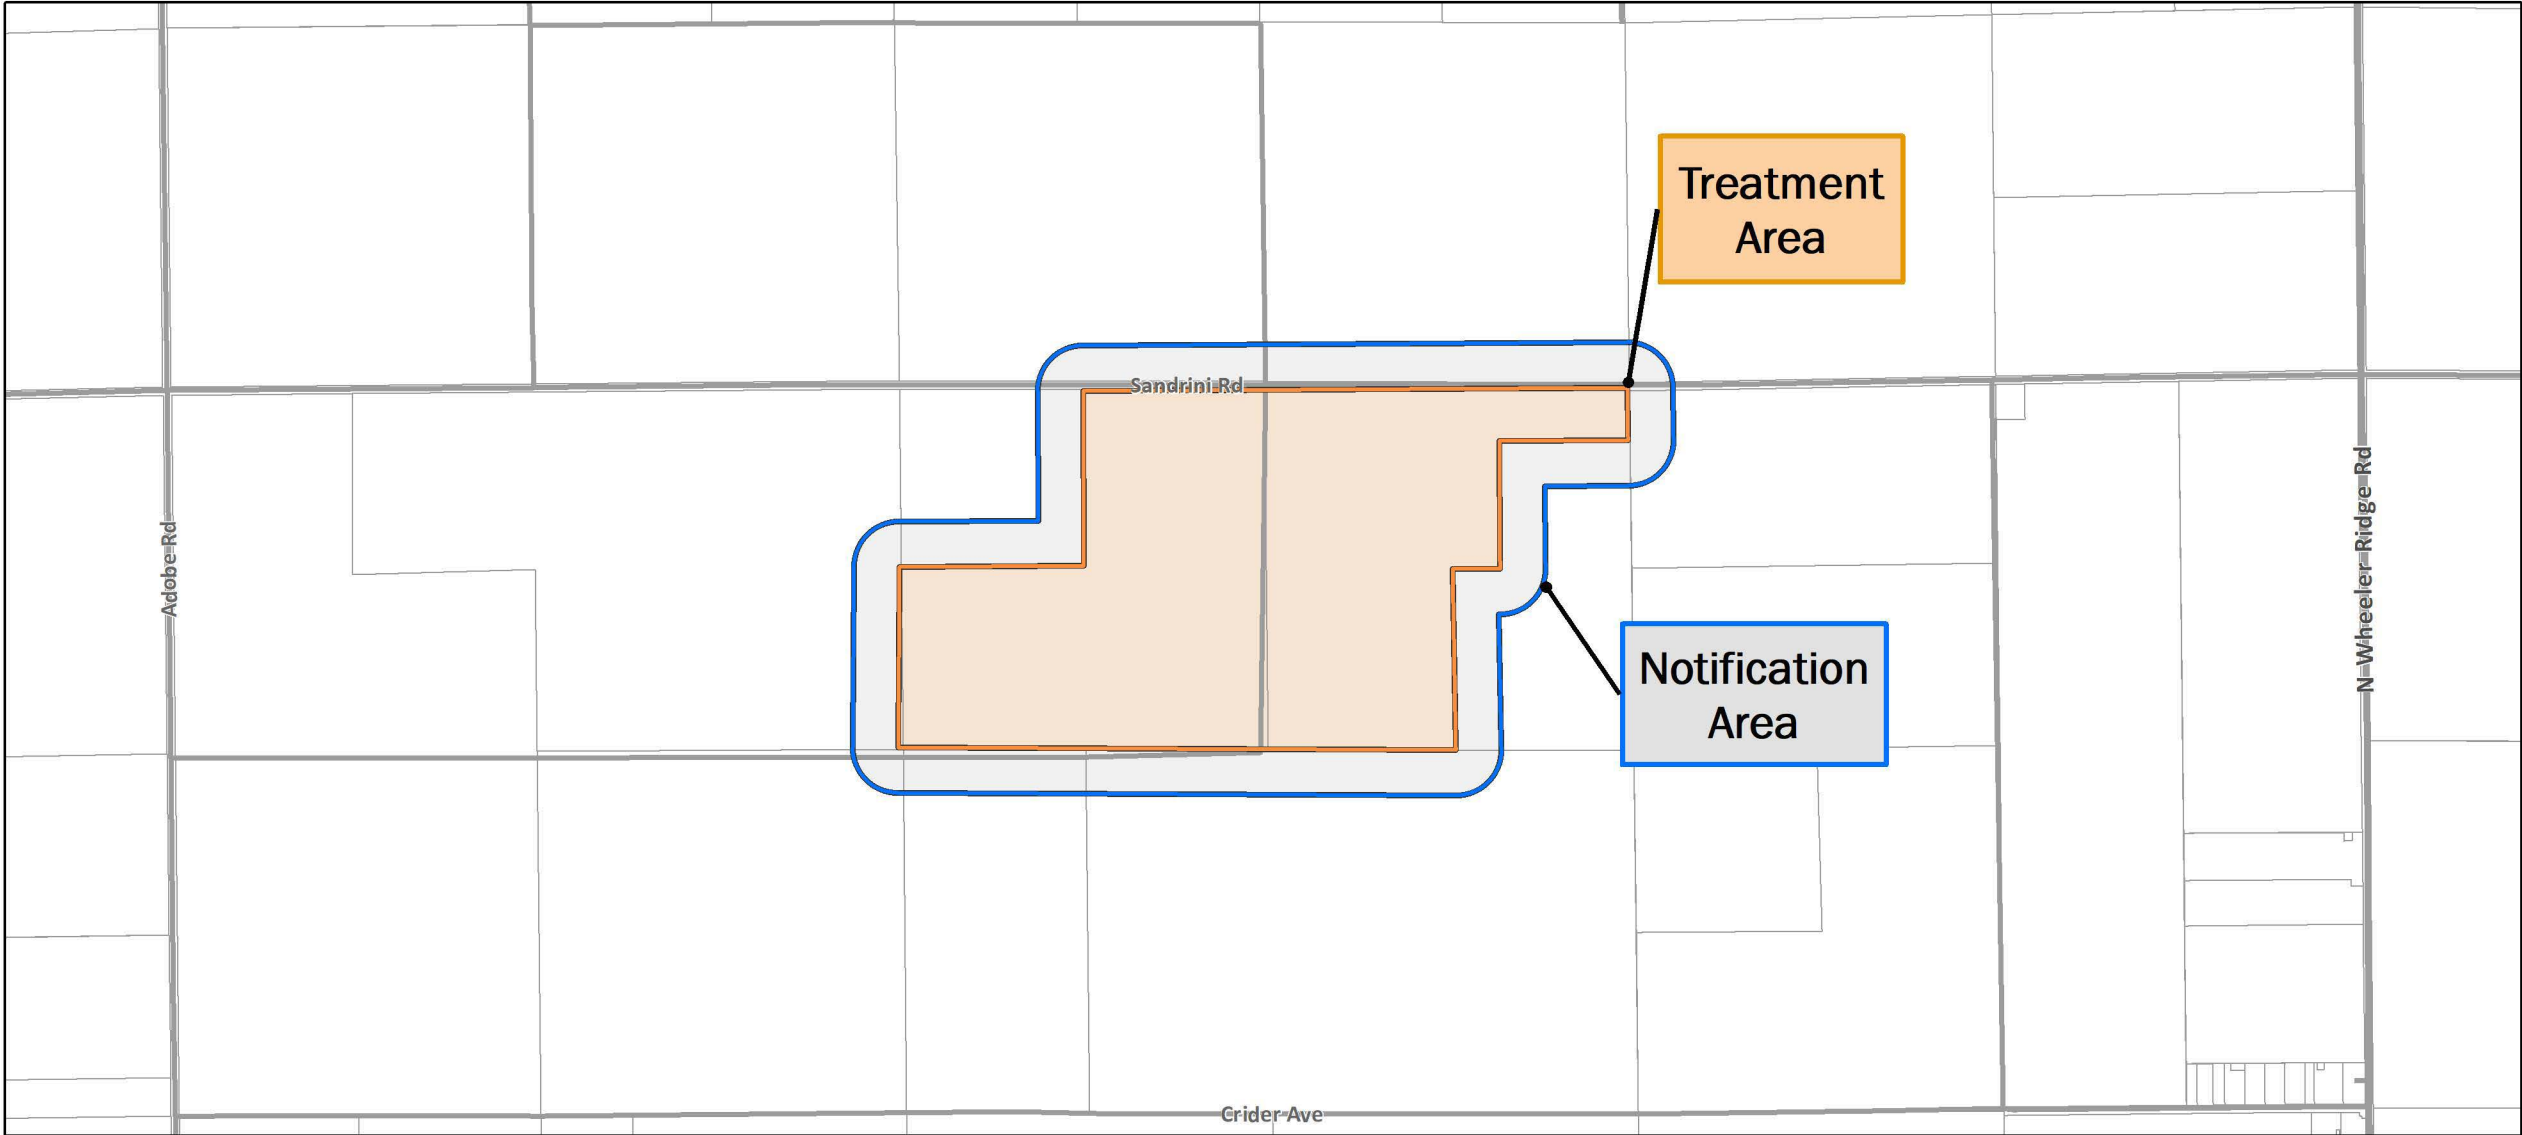

Asian Citrus Psyllid Treatment
 Public Meeting Map (Page 2) - 12/17/2020
 Bakersfield
 Kern County
 Printed 12/2/2020

-  Treatment Area
-  Notification Area
-  City or Place Boundary

Asian Citrus Psyllid Treatment
 Public Meeting Map (Page 3) - 12/17/2020
 Fuller Acres
 Kern County
 Printed 12/2/2020

-  Treatment Area
-  Notification Area
-  City or Place Boundary

Notification Area

Treatment Area

Asian Citrus Psyllid Treatment
 Public Meeting Map (Page 4) - 12/17/2020
 Arvin
 Kern County
 Printed 12/2/2020

-  Treatment Area
-  Notification Area
-  City or Place Boundary

Asian Citrus Psyllid Treatment
 Public Meeting Map (Page 5) - 12/17/2020
 Arvin
 Kern County
 Printed 12/2/2020

-  Treatment Area
-  Notification Area
-  City or Place Boundary

Asian Citrus Psyllid Treatment
 Public Meeting Map (Page 6) - 12/17/2020
 Arvin
 Kern County
 Printed 12/2/2020

-  Treatment Area
-  Notification Area
-  City or Place Boundary