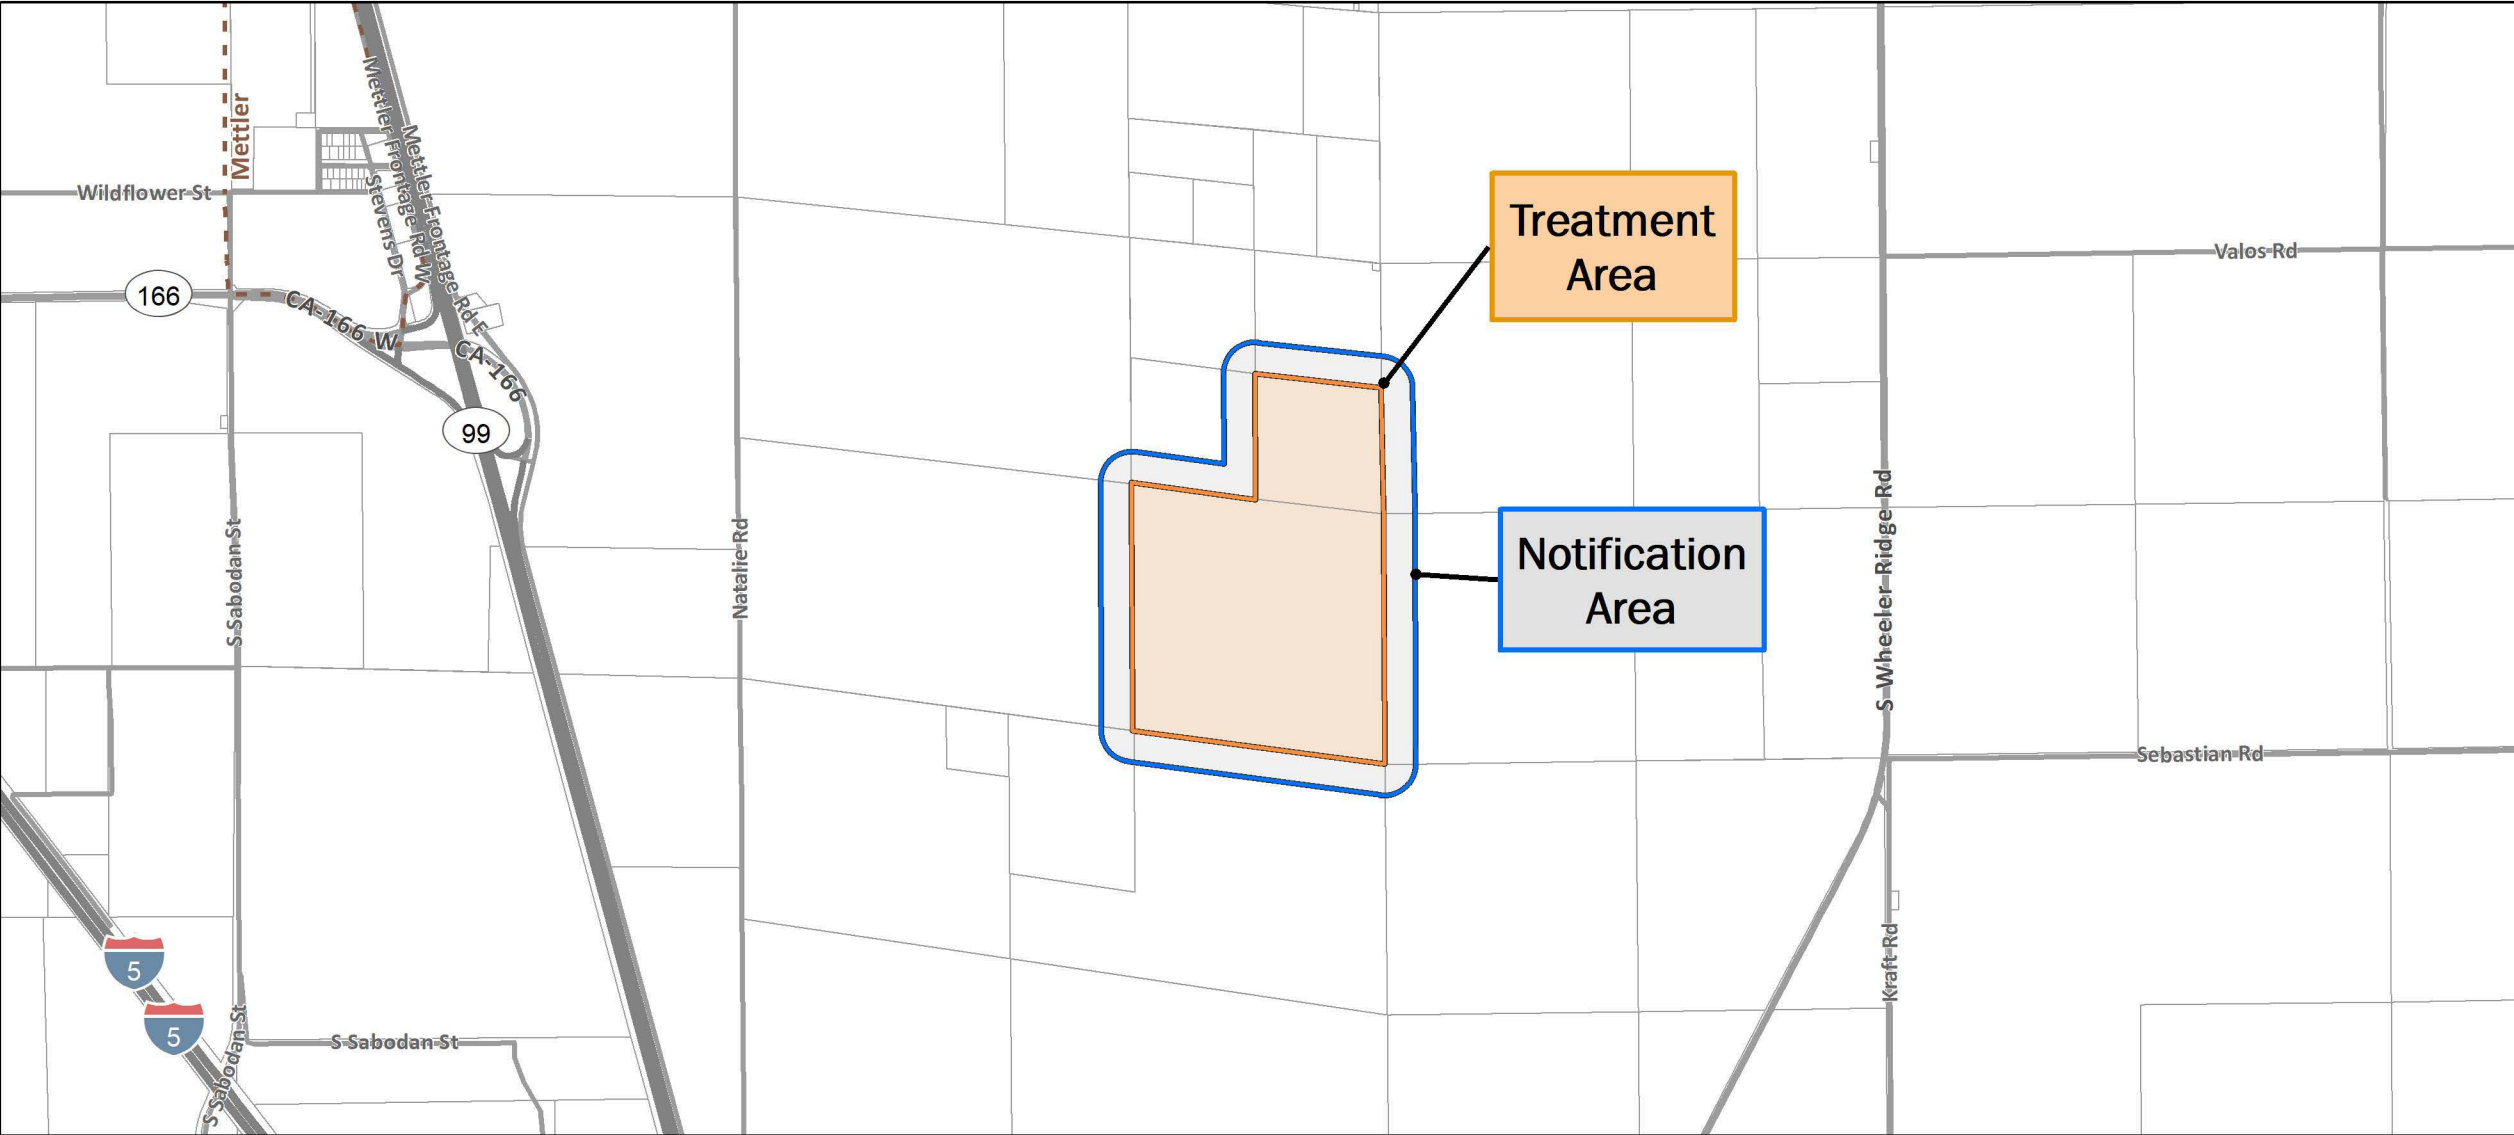

 Treatment Area

 Notification Area

Treatment Area

Notification Area

Asian Citrus Psyllid Treatment
 Public Meeting Map (Page 1) - 12/17/2020
 Oildale
 Kern County
 Printed 12/2/2020

-  Treatment Area
-  Notification Area
-  City or Place Boundary

-  Treatment Area
-  Notification Area
-  City or Place Boundary

Notification Area

Treatment Area

Asian Citrus Psyllid Treatment
 Public Meeting Map (Page 4) - 12/17/2020
 Arvin
 Kern County
 Printed 12/2/2020

-  Treatment Area
-  Notification Area
-  City or Place Boundary

Asian Citrus Psyllid Treatment
 Public Meeting Map (Page 5) - 12/17/2020
 Arvin
 Kern County
 Printed 12/2/2020

-  Treatment Area
-  Notification Area
-  City or Place Boundary

Asian Citrus Psyllid Treatment
 Public Meeting Map (Page 6) - 12/17/2020
 Arvin
 Kern County
 Printed 12/2/2020

-  Treatment Area
-  Notification Area
-  City or Place Boundary