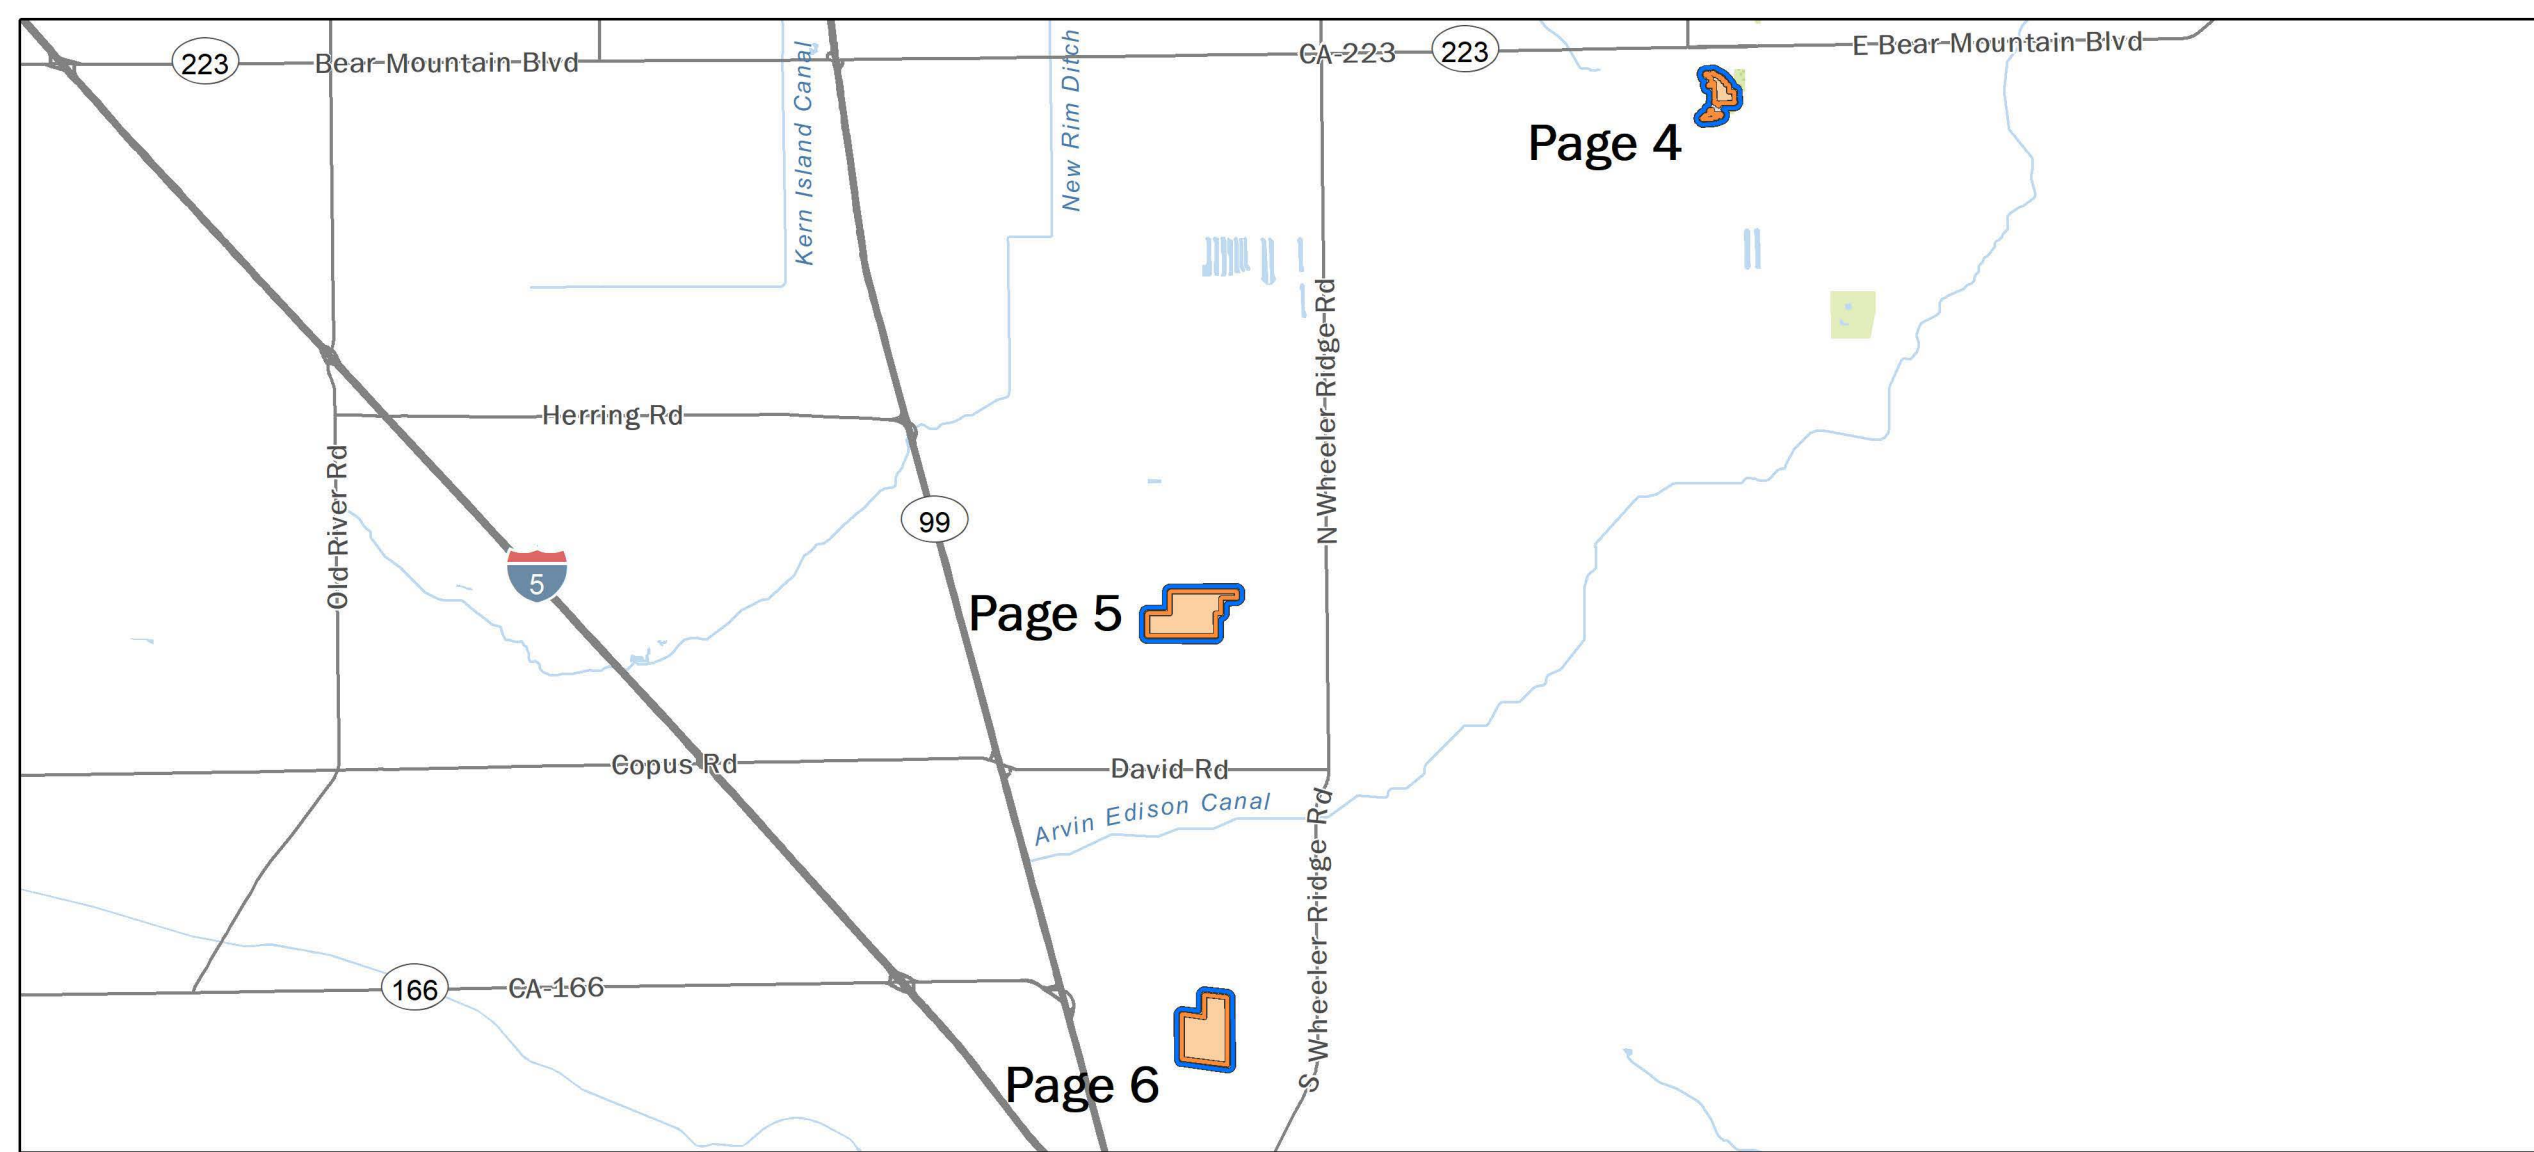

Overview Part 2
Asian Citrus Psyllid Treatment
Public Meeting Map - 12/17/2020
Kern County
Printed 12/2/2020

Treatment Area

Notification Area