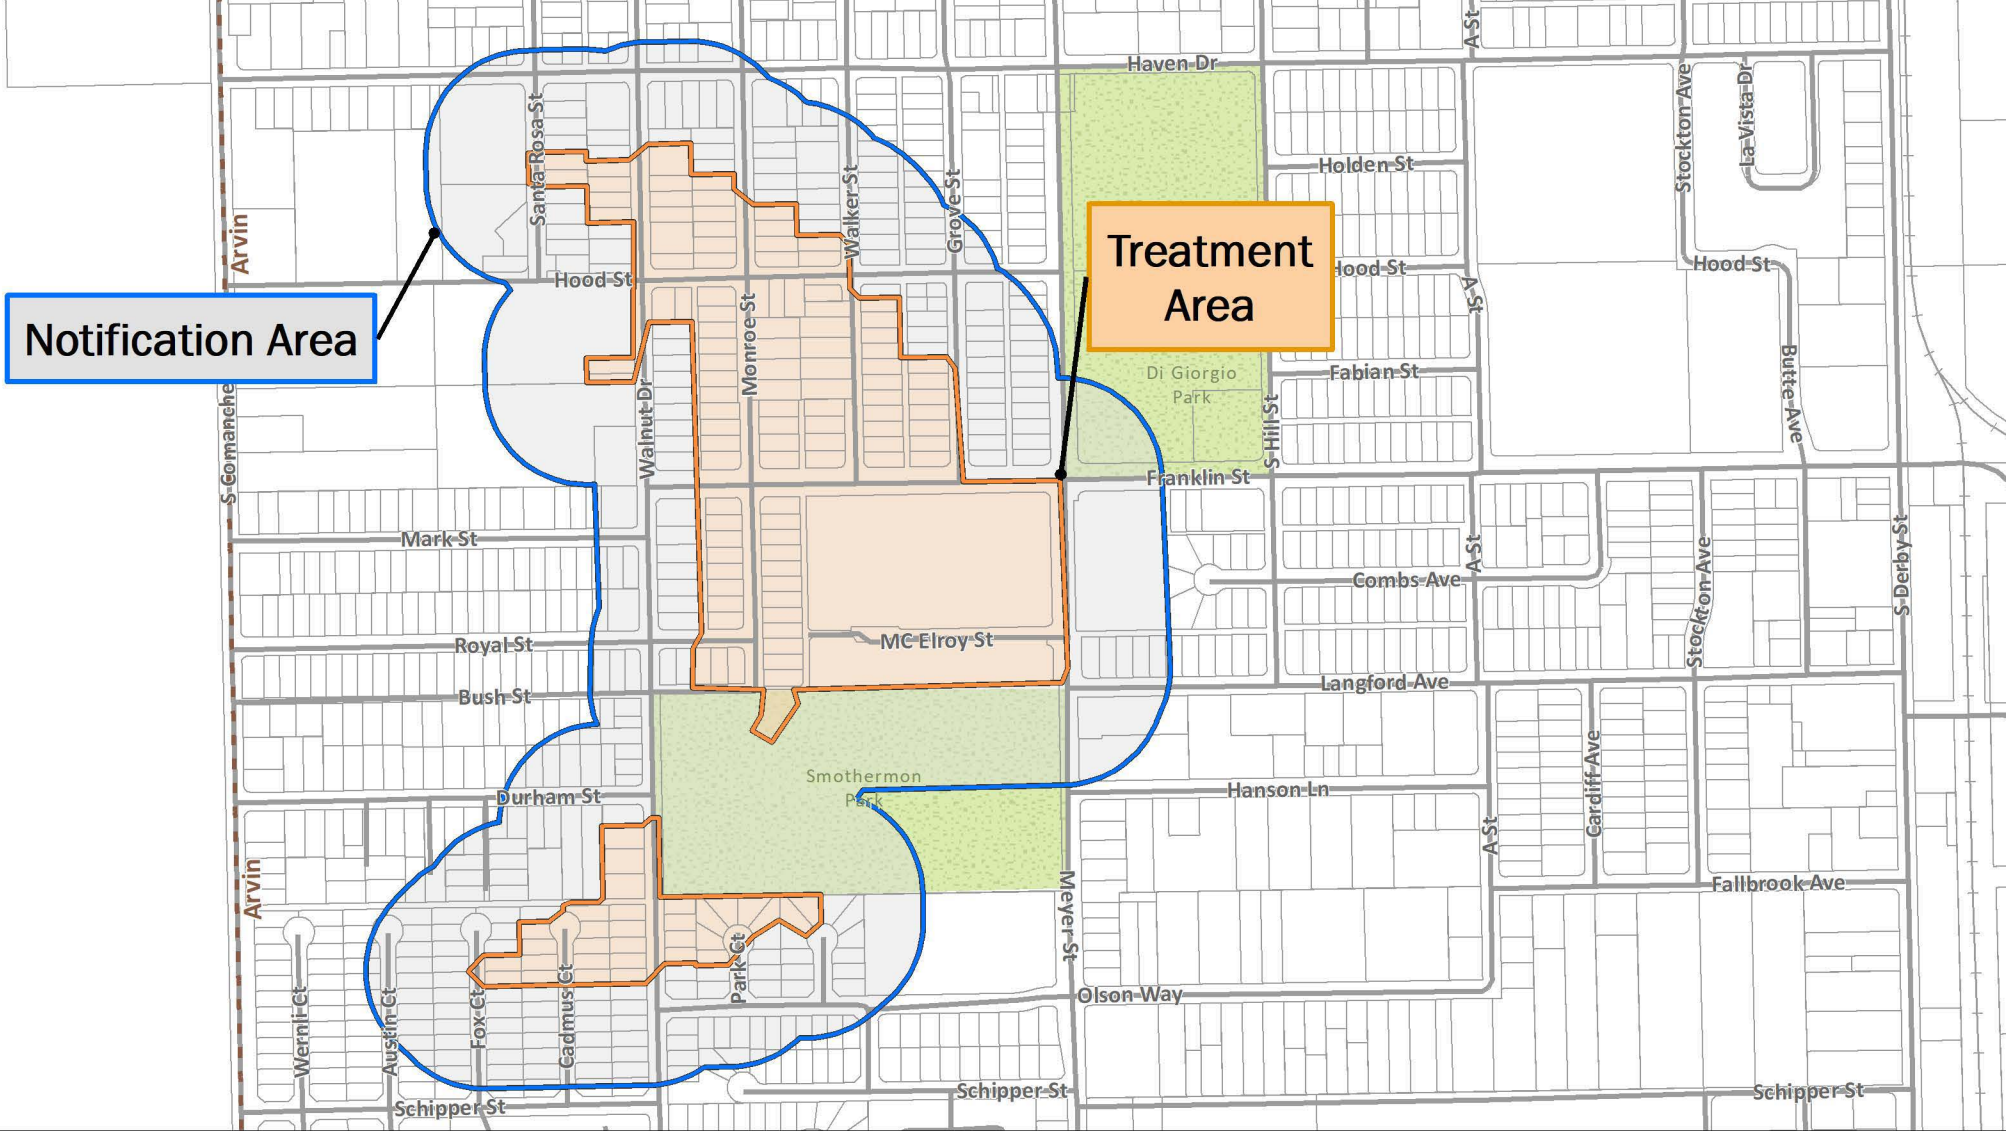

 Treatment Area

 Notification Area

Treatment Area

Notification Area

Asian Citrus Psyllid Treatment
 Public Meeting Map (Page 1) - 12/17/2020
 Oildale
 Kern County
 Printed 12/2/2020

-  Treatment Area
-  Notification Area
-  City or Place Boundary

Asian Citrus Psyllid Treatment
 Public Meeting Map (Page 2) - 12/17/2020
 Bakersfield
 Kern County
 Printed 12/2/2020

-  Treatment Area
-  Notification Area
-  City or Place Boundary

Asian Citrus Psyllid Treatment
 Public Meeting Map (Page 3) - 12/17/2020
 Fuller Acres
 Kern County
 Printed 12/2/2020

-  Treatment Area
-  Notification Area
-  City or Place Boundary

Notification Area

Treatment Area

Asian Citrus Psyllid Treatment
 Public Meeting Map (Page 4) - 12/17/2020
 Arvin
 Kern County
 Printed 12/2/2020

-  Treatment Area
-  Notification Area
-  City or Place Boundary

Asian Citrus Psyllid Treatment
 Public Meeting Map (Page 5) - 12/17/2020
 Arvin
 Kern County
 Printed 12/2/2020

-  Treatment Area
-  Notification Area
-  City or Place Boundary