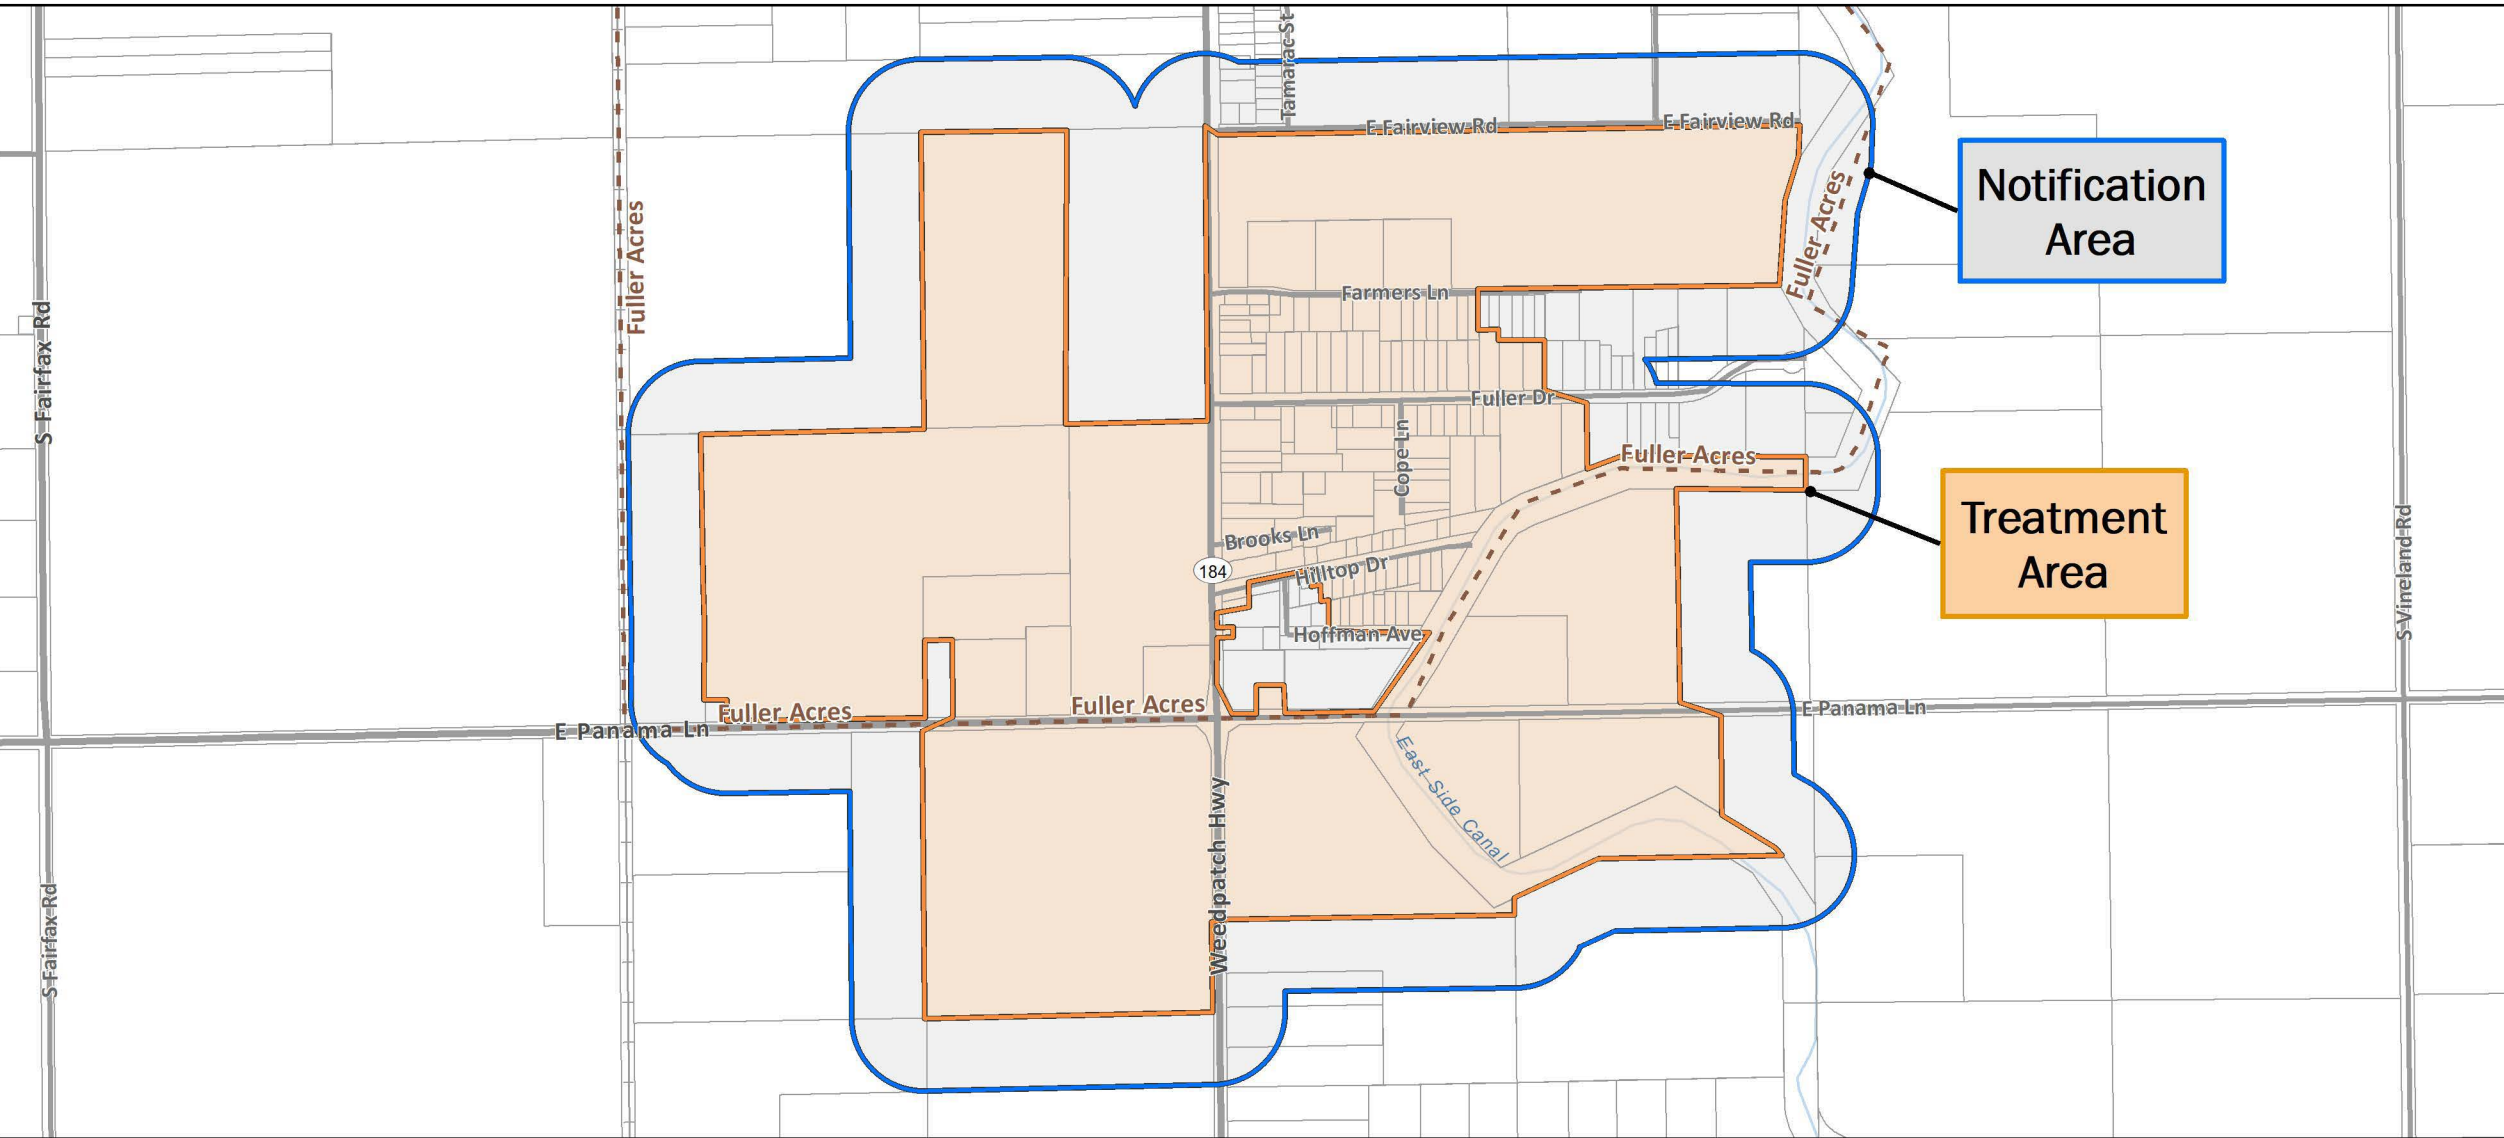

 Treatment Area

 Notification Area

Treatment Area

Notification Area

Asian Citrus Psyllid Treatment
 Public Meeting Map (Page 1) - 12/17/2020
 Oildale
 Kern County
 Printed 12/2/2020

-  Treatment Area
-  Notification Area
-  City or Place Boundary

Asian Citrus Psyllid Treatment
 Public Meeting Map (Page 2) - 12/17/2020
 Bakersfield
 Kern County
 Printed 12/2/2020

-  Treatment Area
-  Notification Area
-  City or Place Boundary

Asian Citrus Psyllid Treatment
 Public Meeting Map (Page 3) - 12/17/2020
 Fuller Acres
 Kern County
 Printed 12/2/2020

-  Treatment Area
-  Notification Area
-  City or Place Boundary

Notification Area

Treatment Area

Asian Citrus Psyllid Treatment
 Public Meeting Map (Page 4) - 12/17/2020
 Arvin
 Kern County
 Printed 12/2/2020

-  Treatment Area
-  Notification Area
-  City or Place Boundary

Asian Citrus Psyllid Treatment
 Public Meeting Map (Page 5) - 12/17/2020
 Arvin
 Kern County
 Printed 12/2/2020

-  Treatment Area
-  Notification Area
-  City or Place Boundary