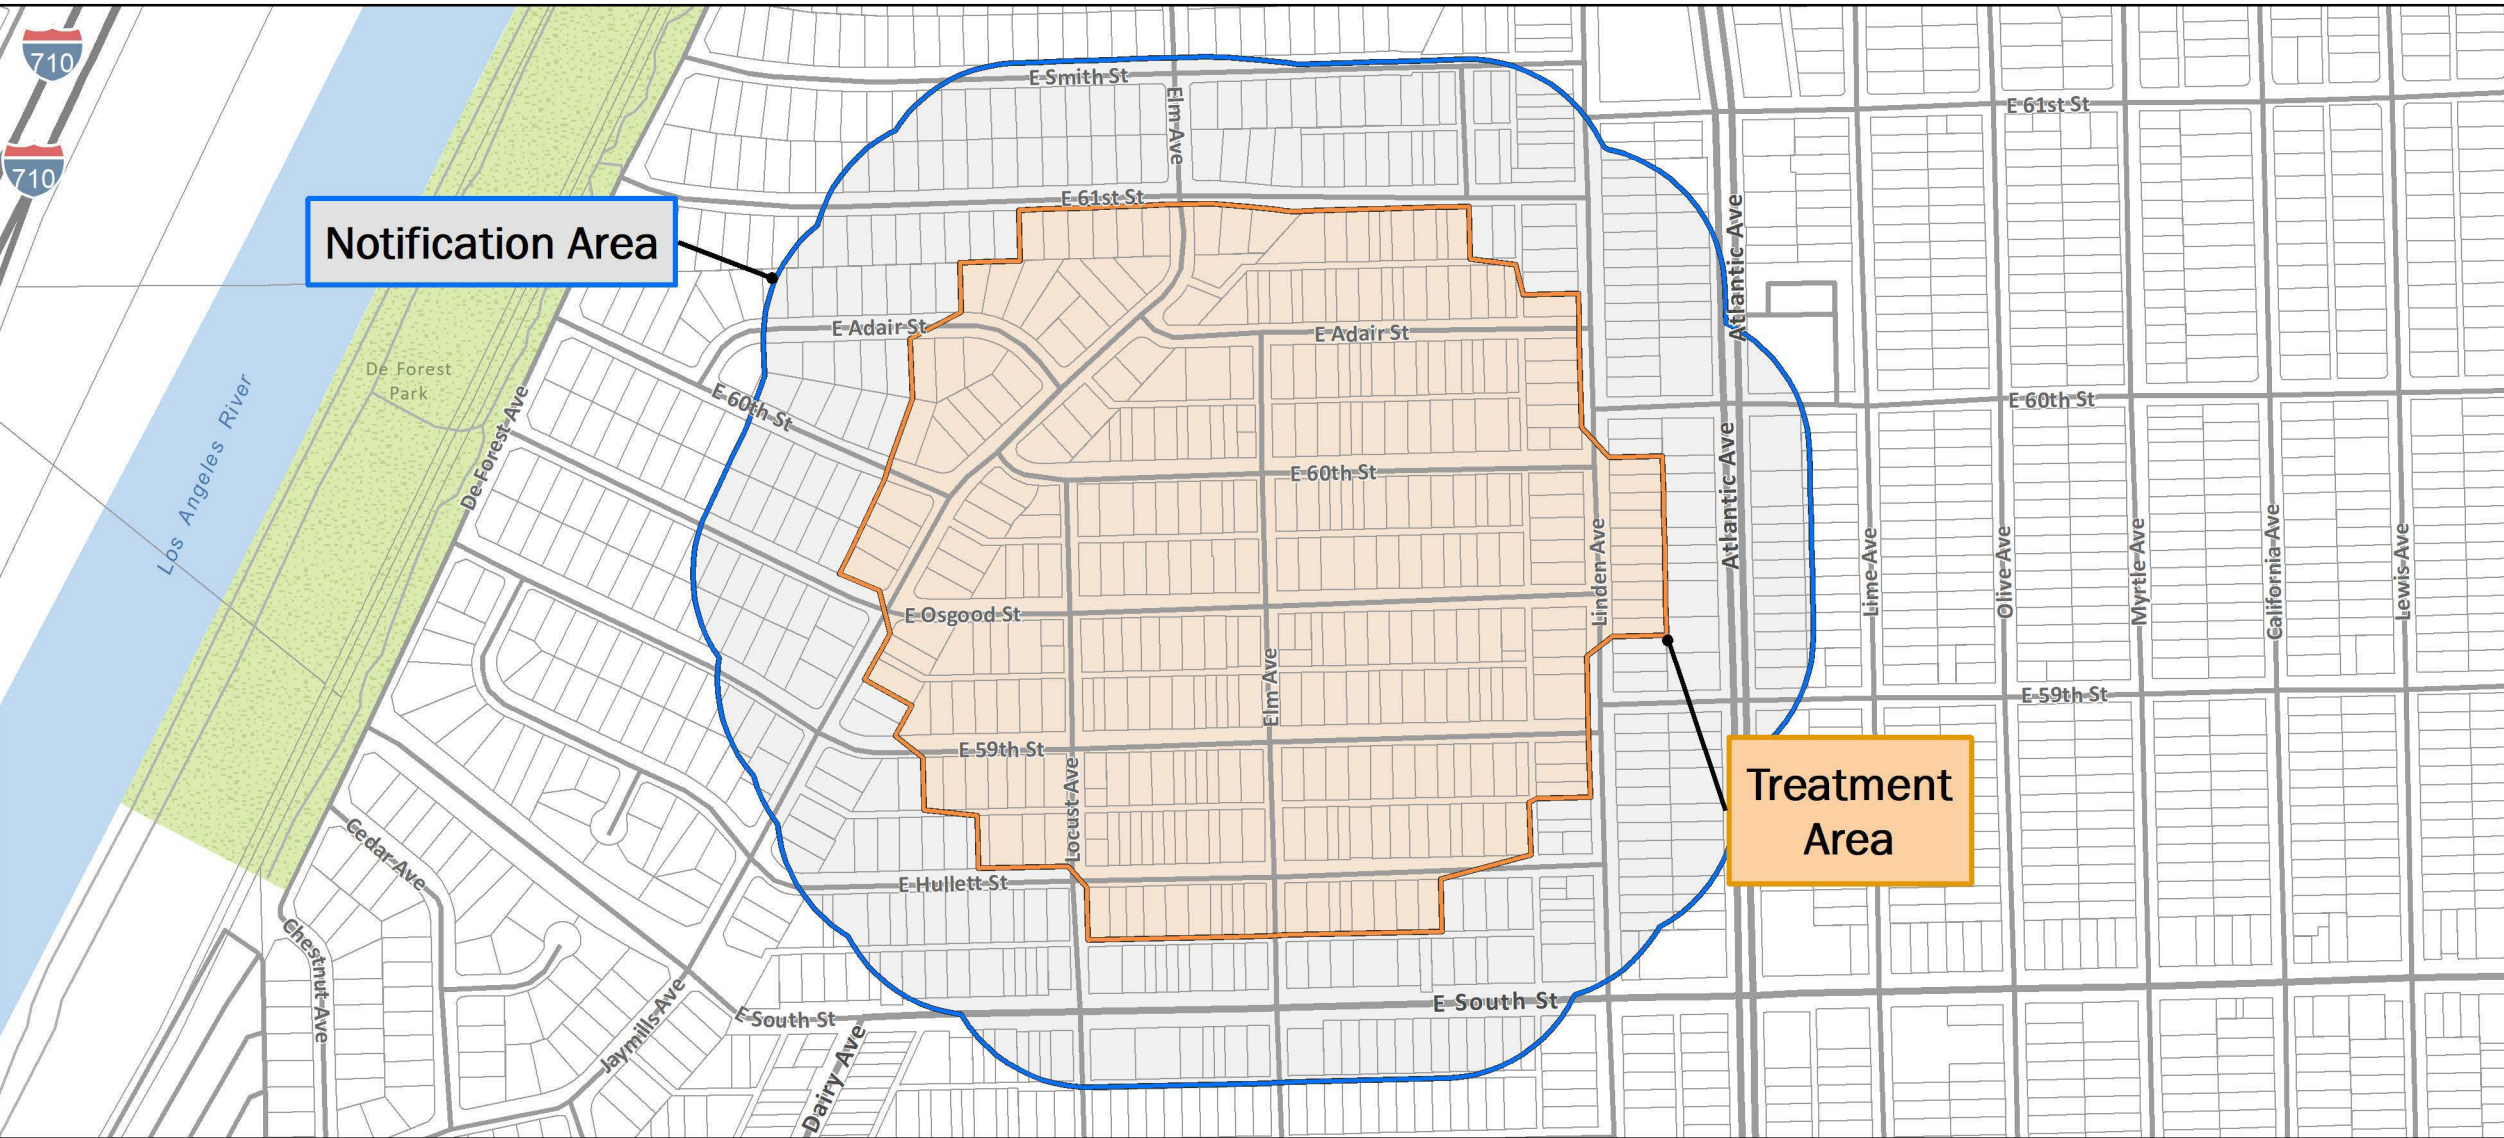

-  Treatment Area
-  Notification Area
-  City or Place Boundary

Notification Area

Treatment Area

### Asian Citrus Psyllid Treatment

Public Meeting Map (Page 4) - 02/08/2021

Lynwood, Paramount, South Gate, Downey, Bellflower  
Los Angeles County

Printed 2/4/2021

-  Treatment Area
-  Notification Area
-  City or Place Boundary

**Notification Area**

**Treatment Area**

Asian Citrus Psyllid Treatment  
 Public Meeting Map (Page 5) - 02/08/2021  
 Long Beach  
 Los Angeles County  
 Printed 1/27/2021

-  Treatment Area
-  Notification Area
-  City or Place Boundary