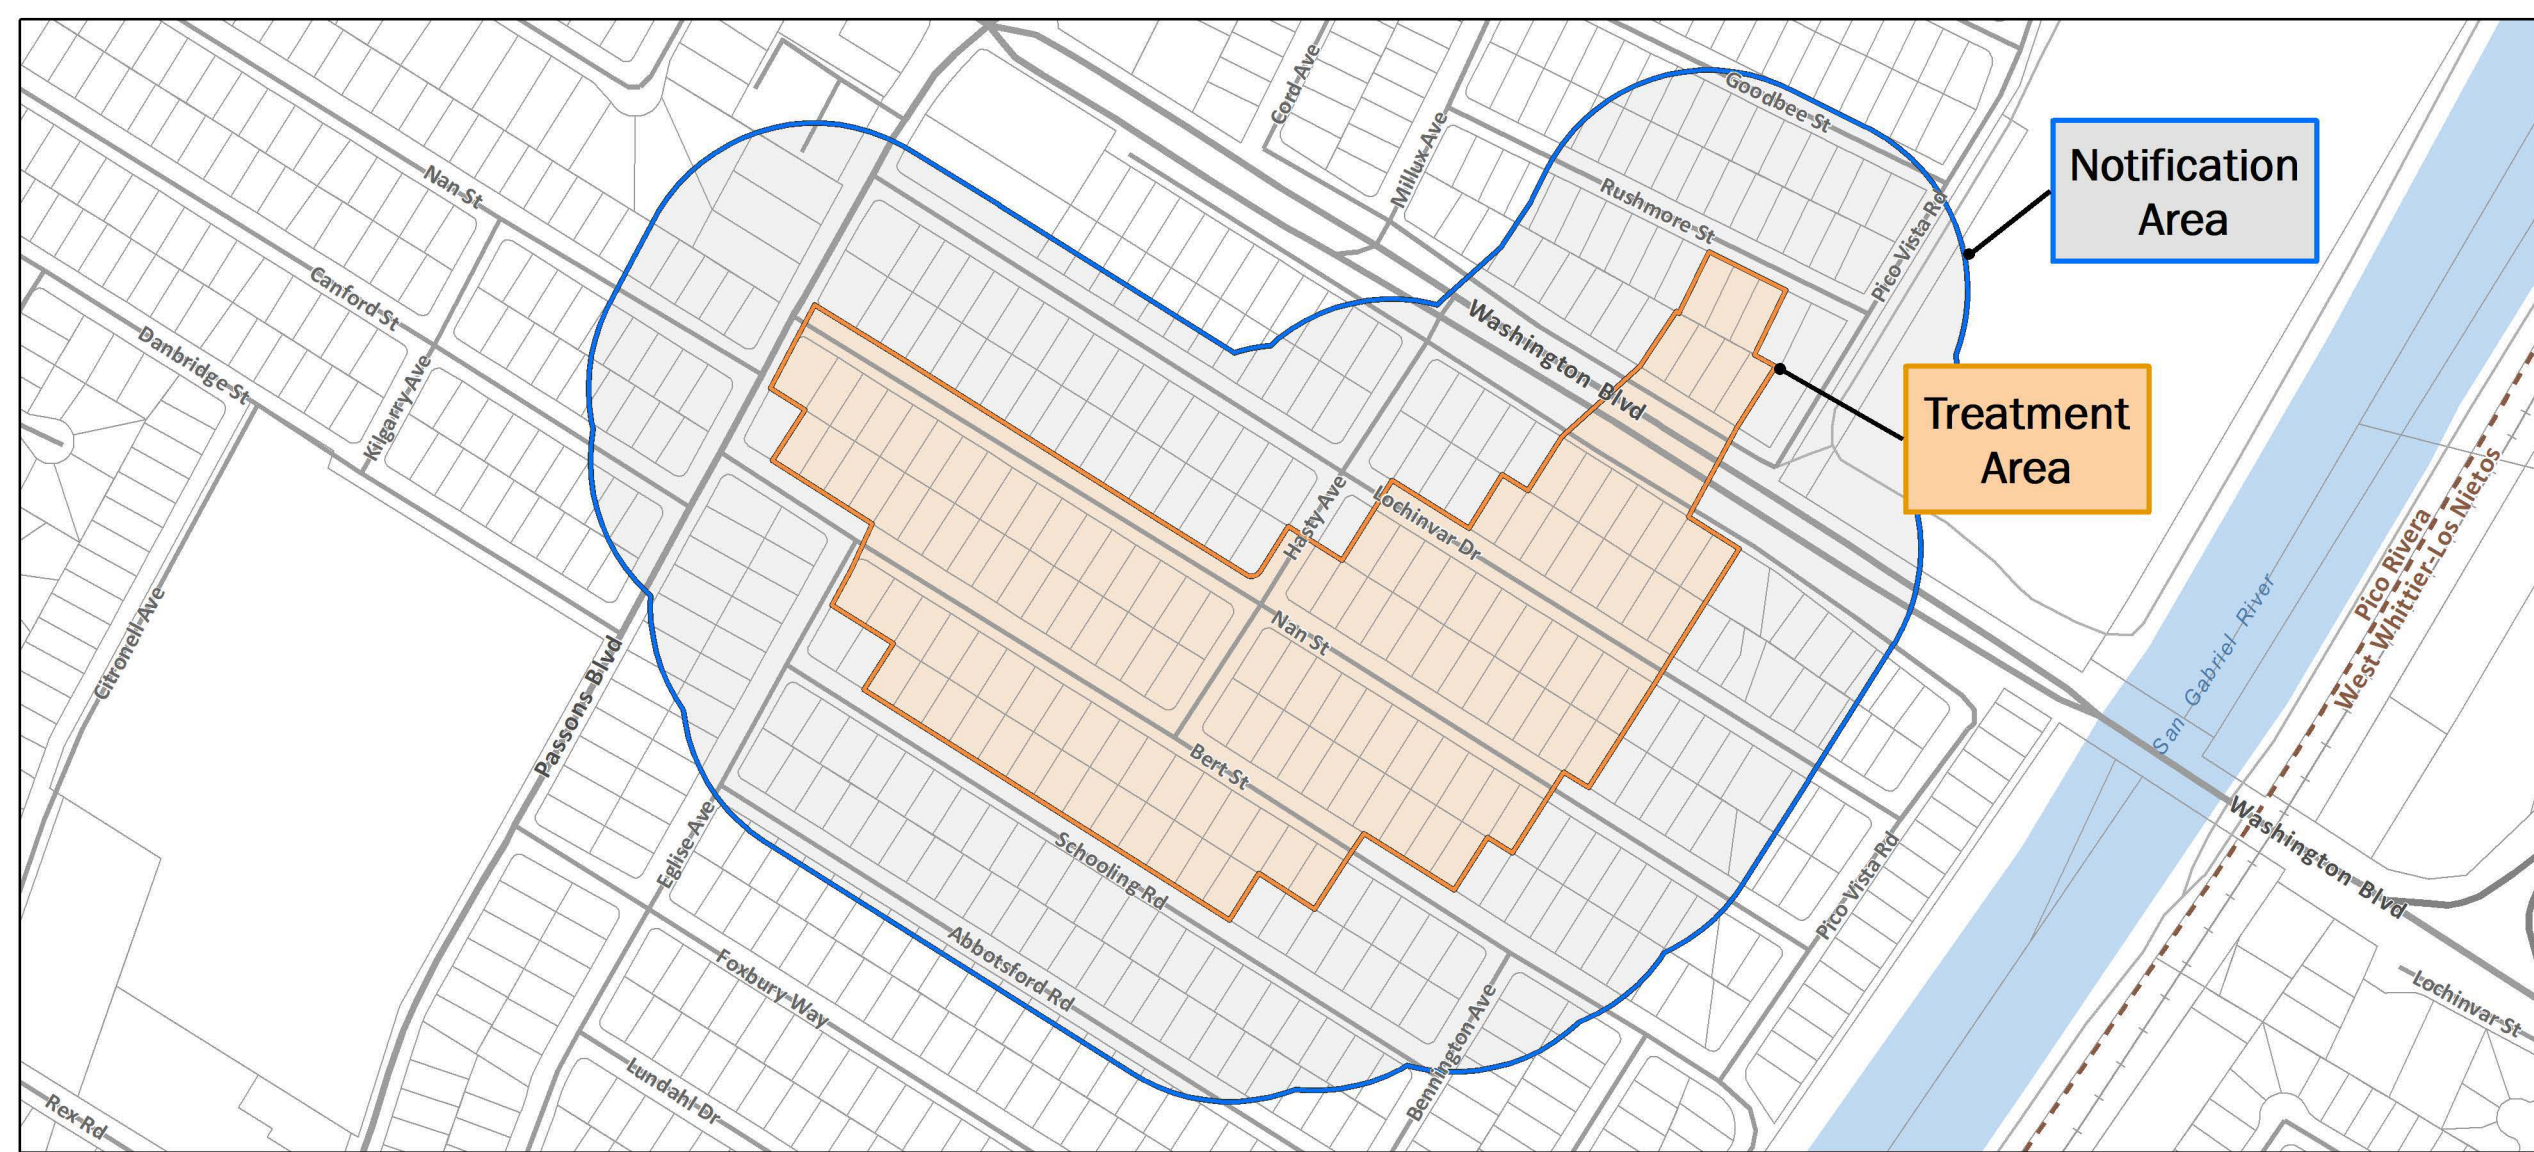

Overview

Asian Citrus Psyllid Treatment  
 Public Meeting Map - 02/08/2021  
 Los Angeles County

Printed 2/4/2021

 Treatment Area

 Notification Area

Asian Citrus Psyllid Treatment  
 Public Meeting Map (Page 1) - 02/08/2021  
 Pico Rivera, Industry, Whittier  
 Los Angeles County  
 Printed 1/27/2021

-  Treatment Area
-  Notification Area
-  City or Place Boundary

**Asian Citrus Psyllid Treatment**  
 Public Meeting Map (Page 2) - 02/08/2021  
 Pico Rivera, Whittier, West Whittier-Los Nietos  
 Los Angeles County

Printed 1/27/2021

-  Treatment Area
-  Notification Area
-  City or Place Boundary

Asian Citrus Psyllid Treatment  
 Public Meeting Map (Page 3) - 02/08/2021  
 Pico Rivera, West Whittier-Los Nietos  
 Los Angeles County  
 Printed 1/27/2021

-  Treatment Area
-  Notification Area
-  City or Place Boundary

Notification Area

Treatment Area