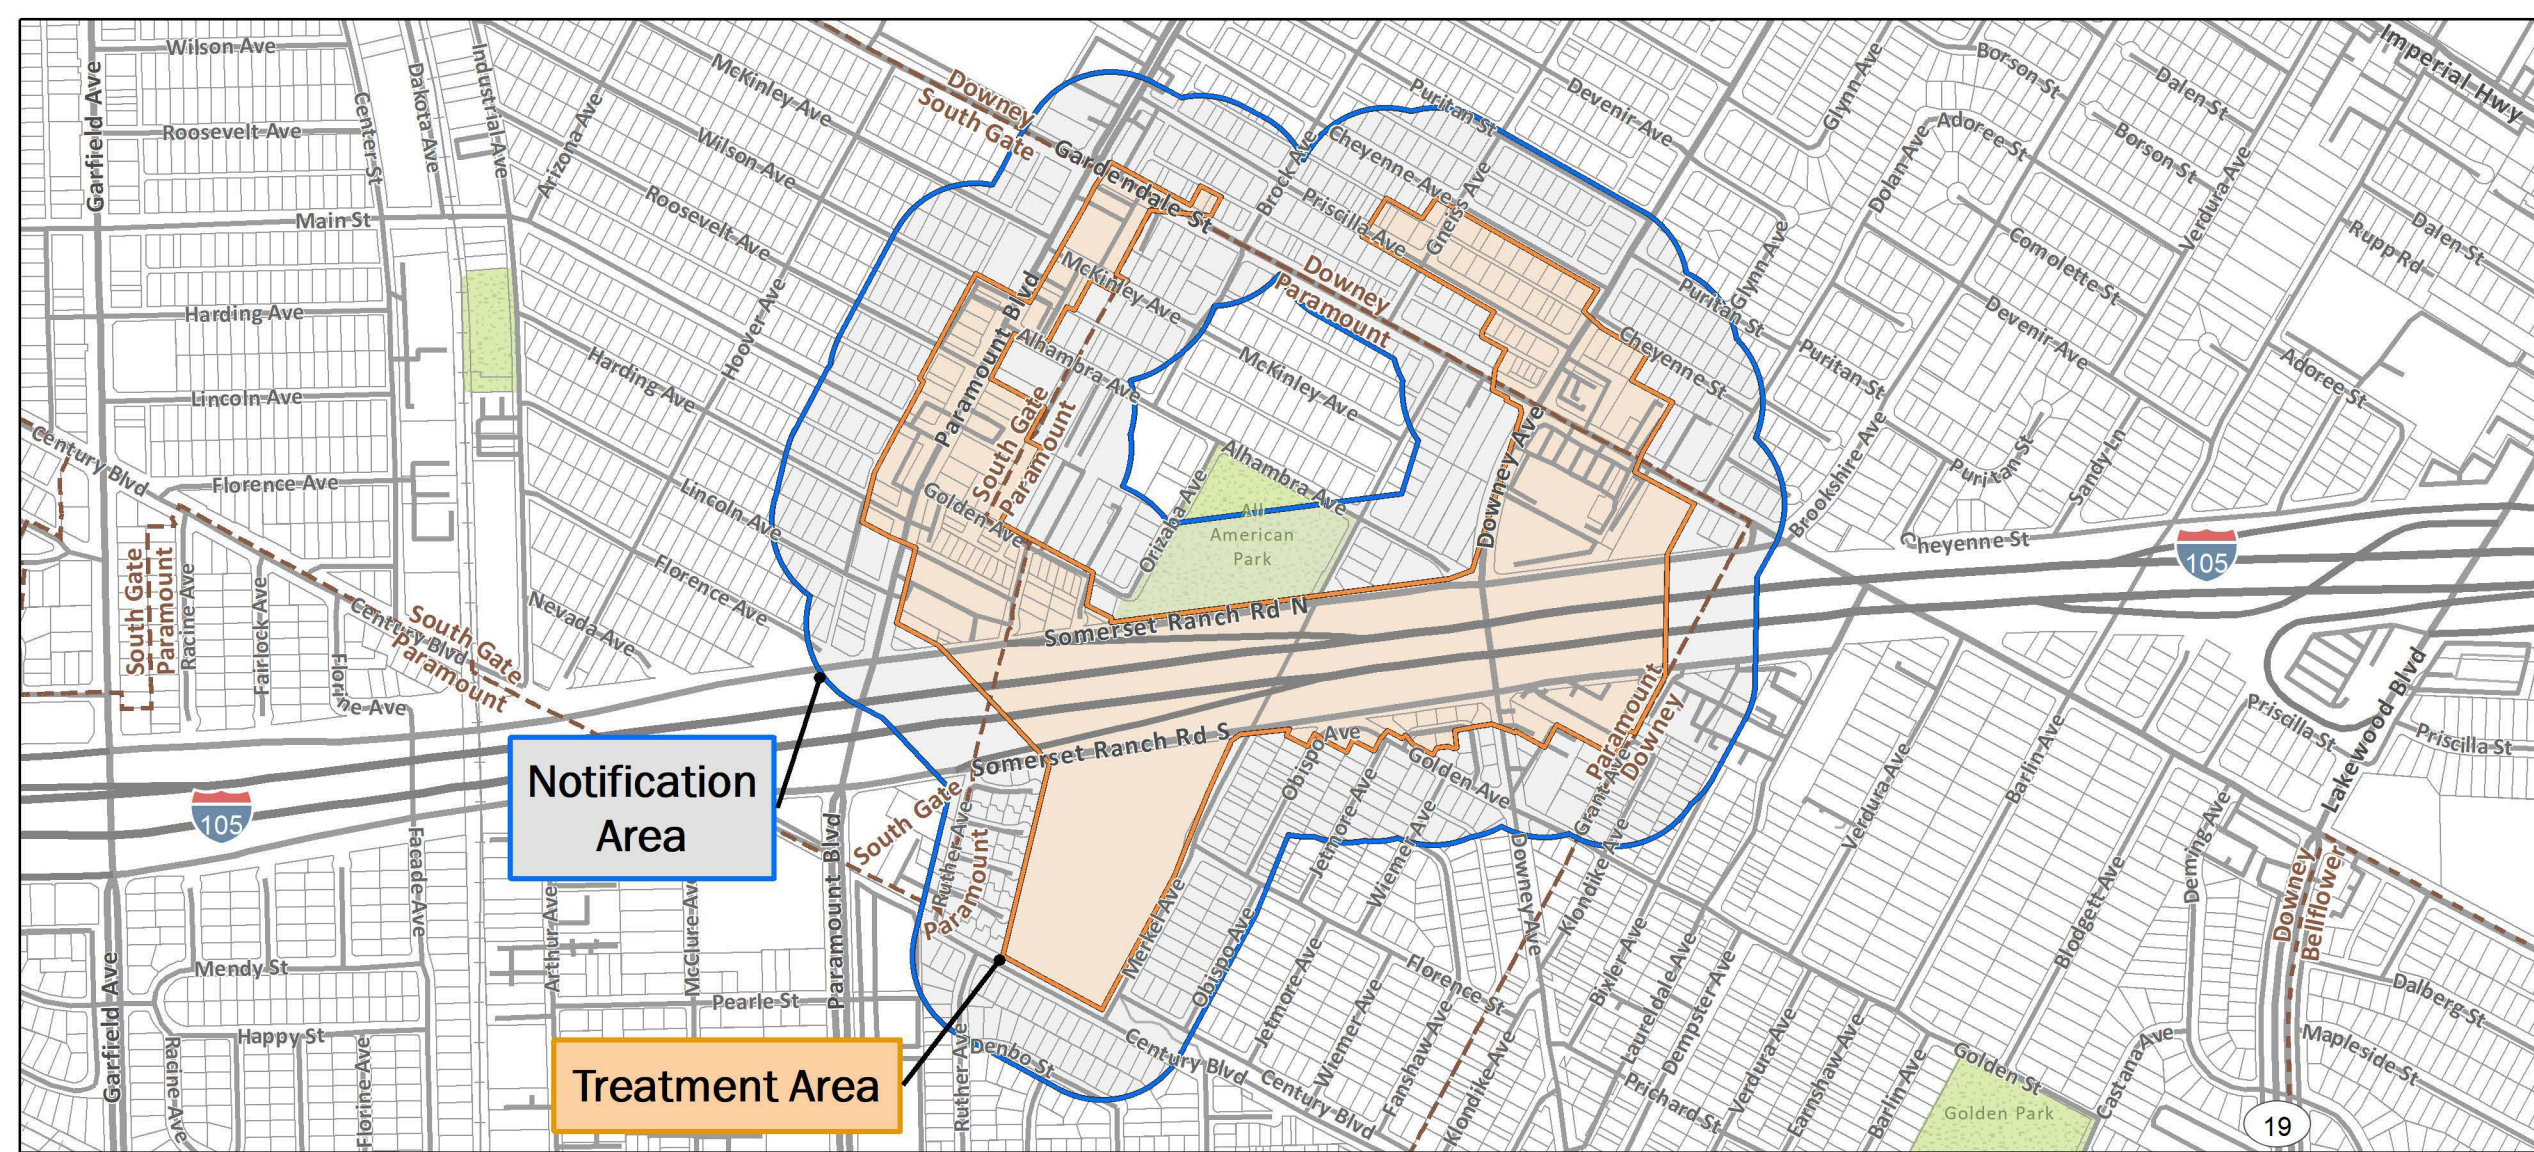

-  Treatment Area
-  Notification Area
-  City or Place Boundary

**Asian Citrus Psyllid Treatment**  
 Public Meeting Map (Page 2) - 02/08/2021  
 Pico Rivera, Whittier, West Whittier-Los Nietos  
 Los Angeles County

Printed 1/27/2021

-  Treatment Area
-  Notification Area
-  City or Place Boundary

Asian Citrus Psyllid Treatment  
 Public Meeting Map (Page 3) - 02/08/2021  
 Pico Rivera, West Whittier-Los Nietos  
 Los Angeles County  
 Printed 1/27/2021

-  Treatment Area
-  Notification Area
-  City or Place Boundary

Notification Area

Treatment Area

### Asian Citrus Psyllid Treatment

Public Meeting Map (Page 4) - 02/08/2021

Lynwood, Paramount, South Gate, Downey, Bellflower  
Los Angeles County

Printed 2/4/2021

-  Treatment Area
-  Notification Area
-  City or Place Boundary