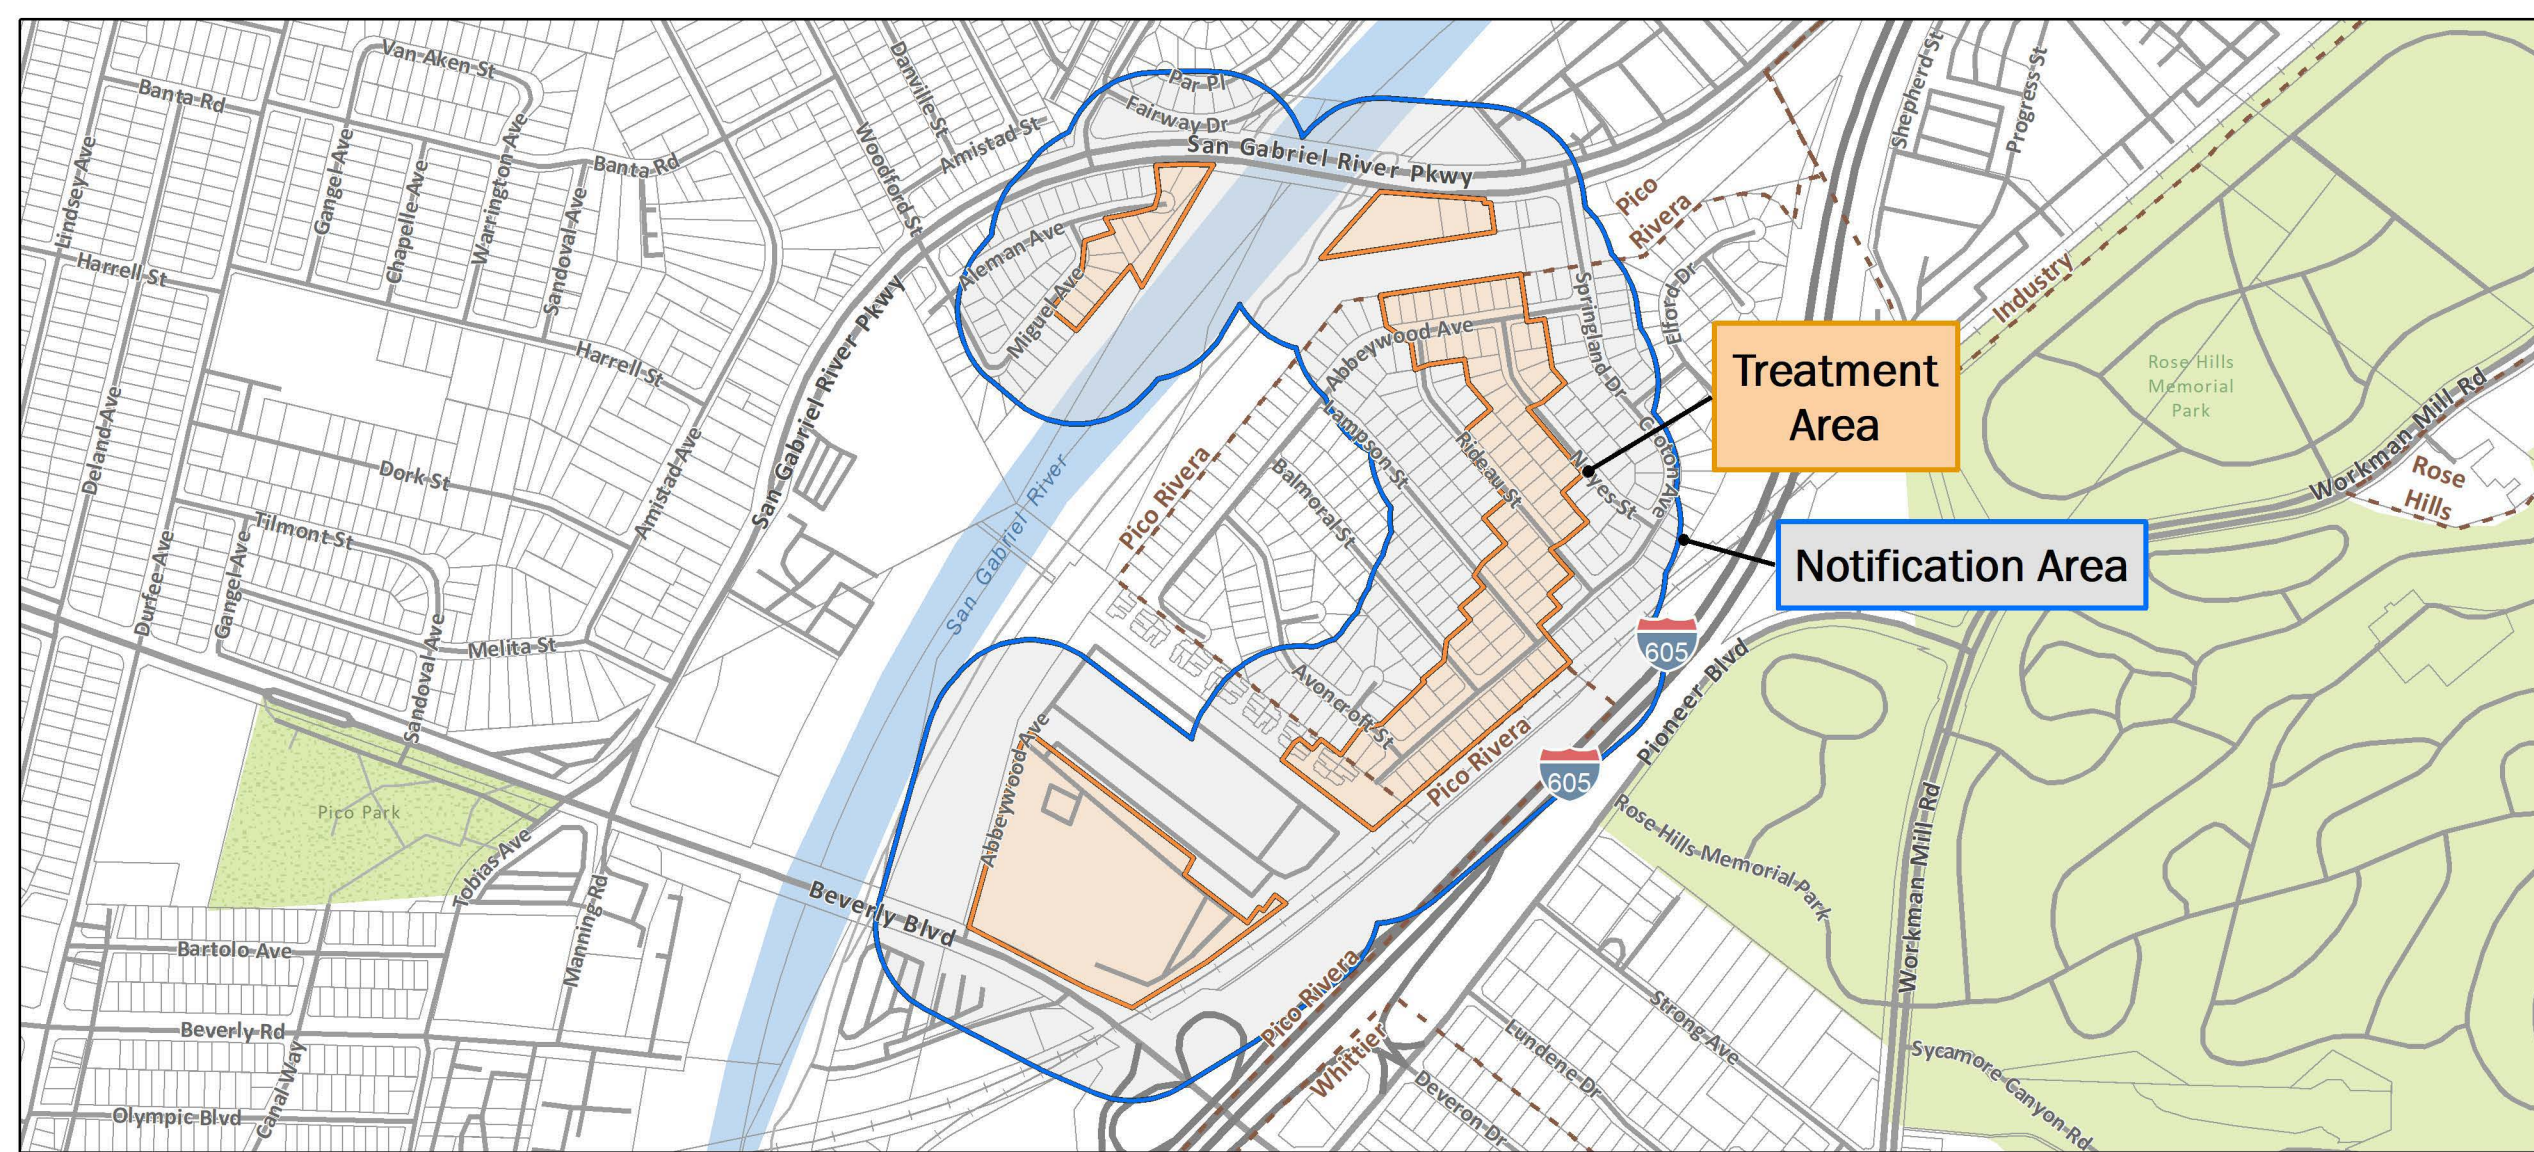

Overview

Asian Citrus Psyllid Treatment  
 Public Meeting Map - 02/08/2021  
 Los Angeles County

Printed 2/4/2021

 Treatment Area

 Notification Area

Asian Citrus Psyllid Treatment  
 Public Meeting Map (Page 1) - 02/08/2021  
 Pico Rivera, Industry, Whittier  
 Los Angeles County  
 Printed 1/27/2021

-  Treatment Area
-  Notification Area
-  City or Place Boundary

**Asian Citrus Psyllid Treatment**  
 Public Meeting Map (Page 2) - 02/08/2021  
 Pico Rivera, Whittier, West Whittier-Los Nietos  
 Los Angeles County

Printed 1/27/2021

-  Treatment Area
-  Notification Area
-  City or Place Boundary

Asian Citrus Psyllid Treatment  
 Public Meeting Map (Page 3) - 02/08/2021  
 Pico Rivera, West Whittier-Los Nietos  
 Los Angeles County  
 Printed 1/27/2021

-  Treatment Area
-  Notification Area
-  City or Place Boundary

Notification Area

Treatment Area