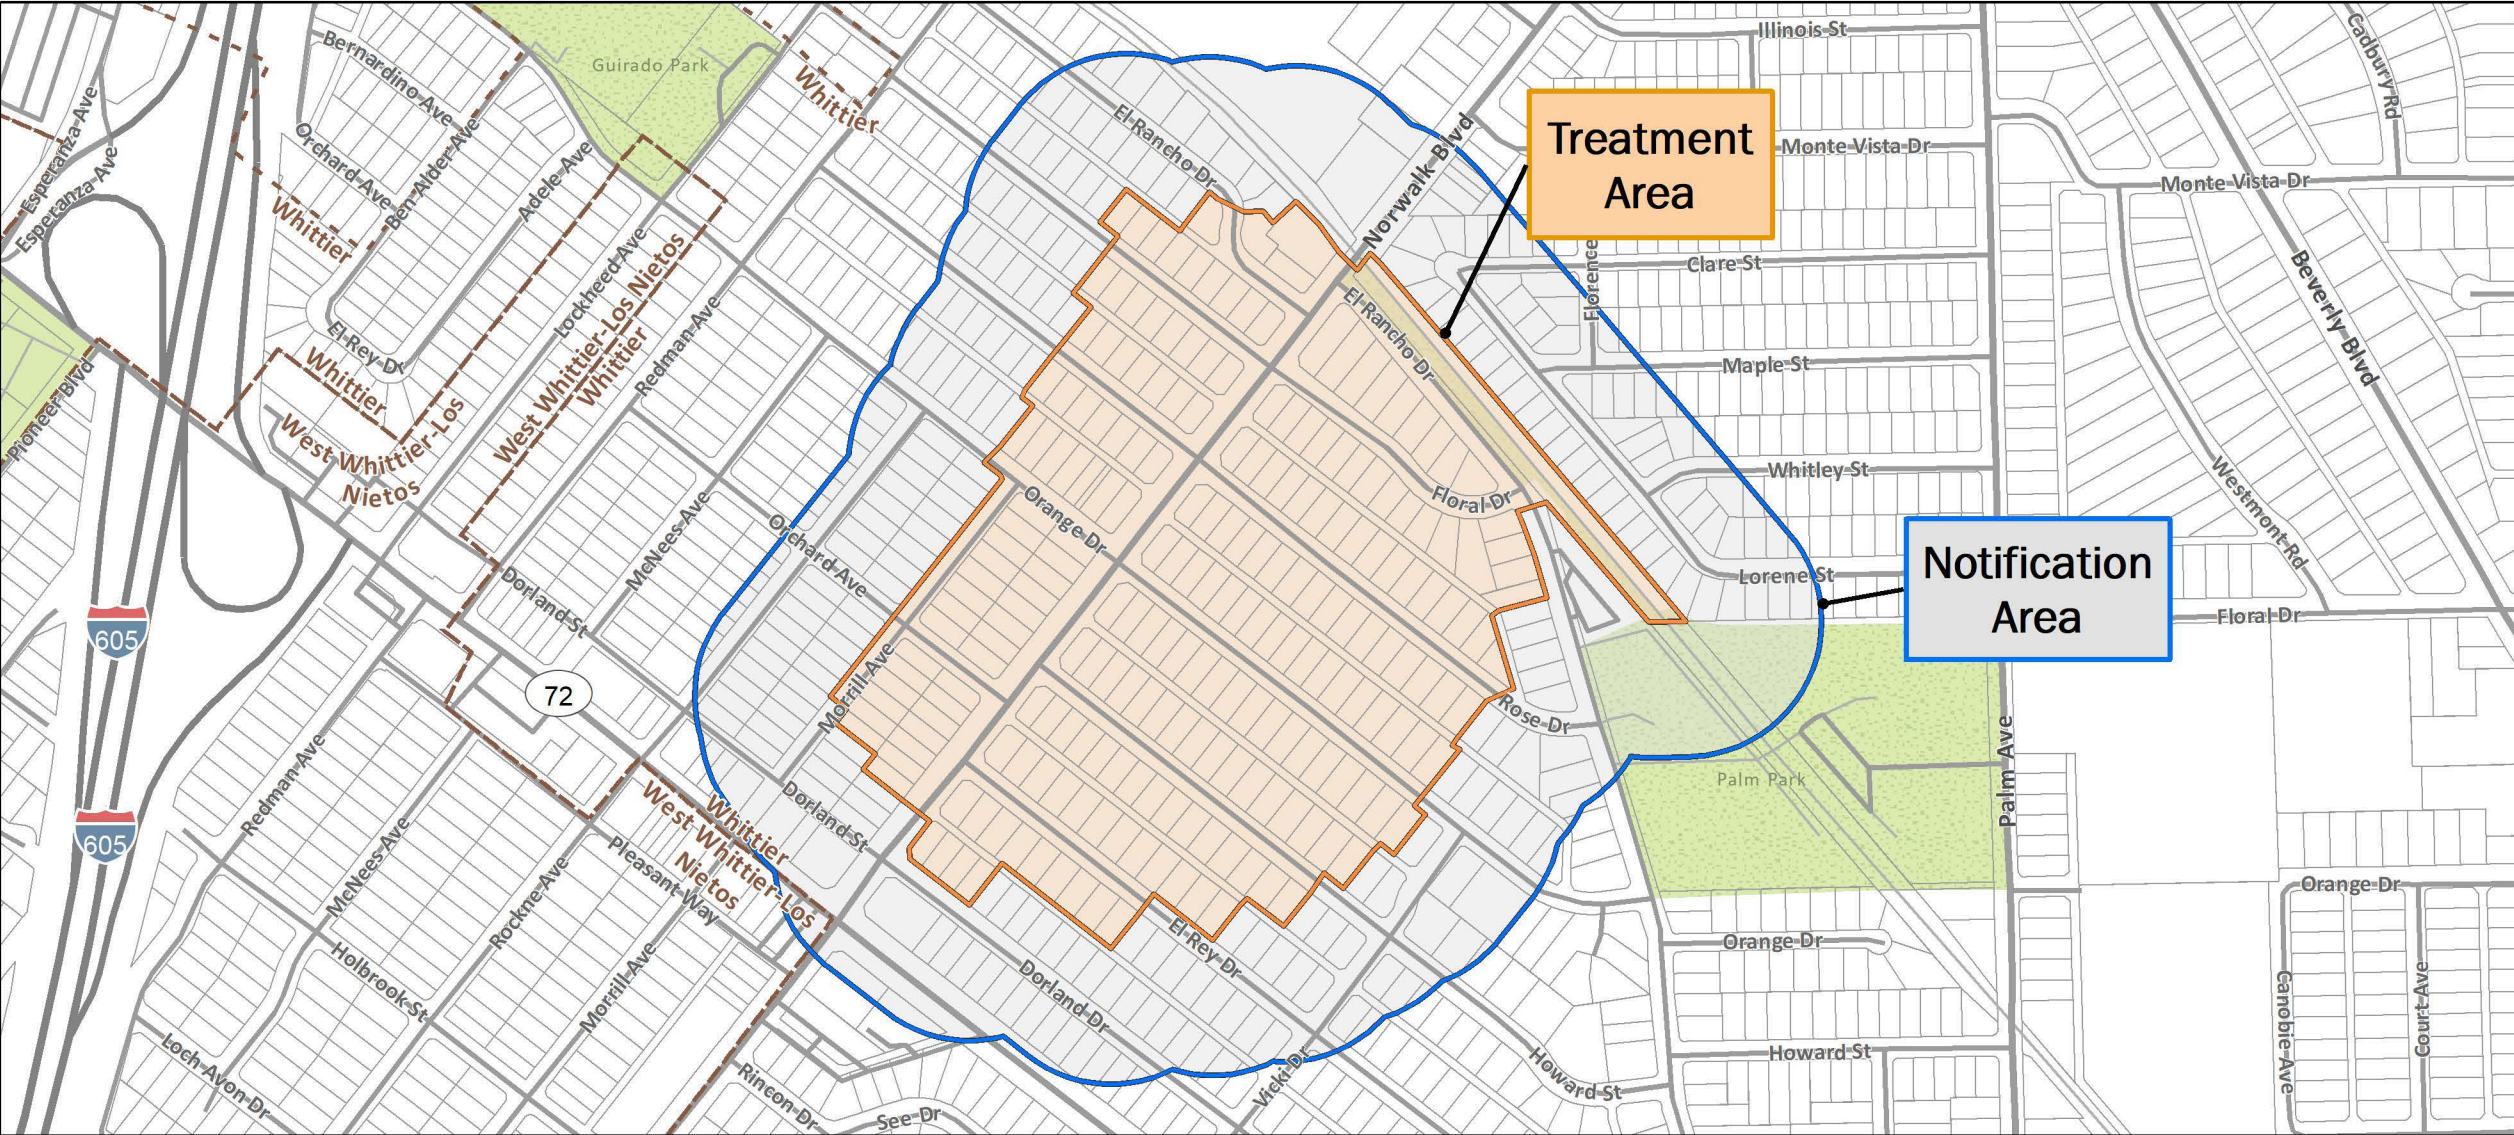

Overview

Asian Citrus Psyllid Treatment  
 Public Meeting Map - 02/08/2021  
 Los Angeles County

Printed 2/4/2021

 Treatment Area

 Notification Area

Asian Citrus Psyllid Treatment  
 Public Meeting Map (Page 1) - 02/08/2021  
 Pico Rivera, Industry, Whittier  
 Los Angeles County  
 Printed 1/27/2021

-  Treatment Area
-  Notification Area
-  City or Place Boundary

**Asian Citrus Psyllid Treatment**  
 Public Meeting Map (Page 2) - 02/08/2021  
 Pico Rivera, Whittier, West Whittier-Los Nietos  
 Los Angeles County

Printed 1/27/2021

-  Treatment Area
-  Notification Area
-  City or Place Boundary

Asian Citrus Psyllid Treatment  
 Public Meeting Map (Page 3) - 02/08/2021  
 Pico Rivera, West Whittier-Los Nietos  
 Los Angeles County  
 Printed 1/27/2021

-  Treatment Area
-  Notification Area
-  City or Place Boundary

Notification Area

Treatment Area