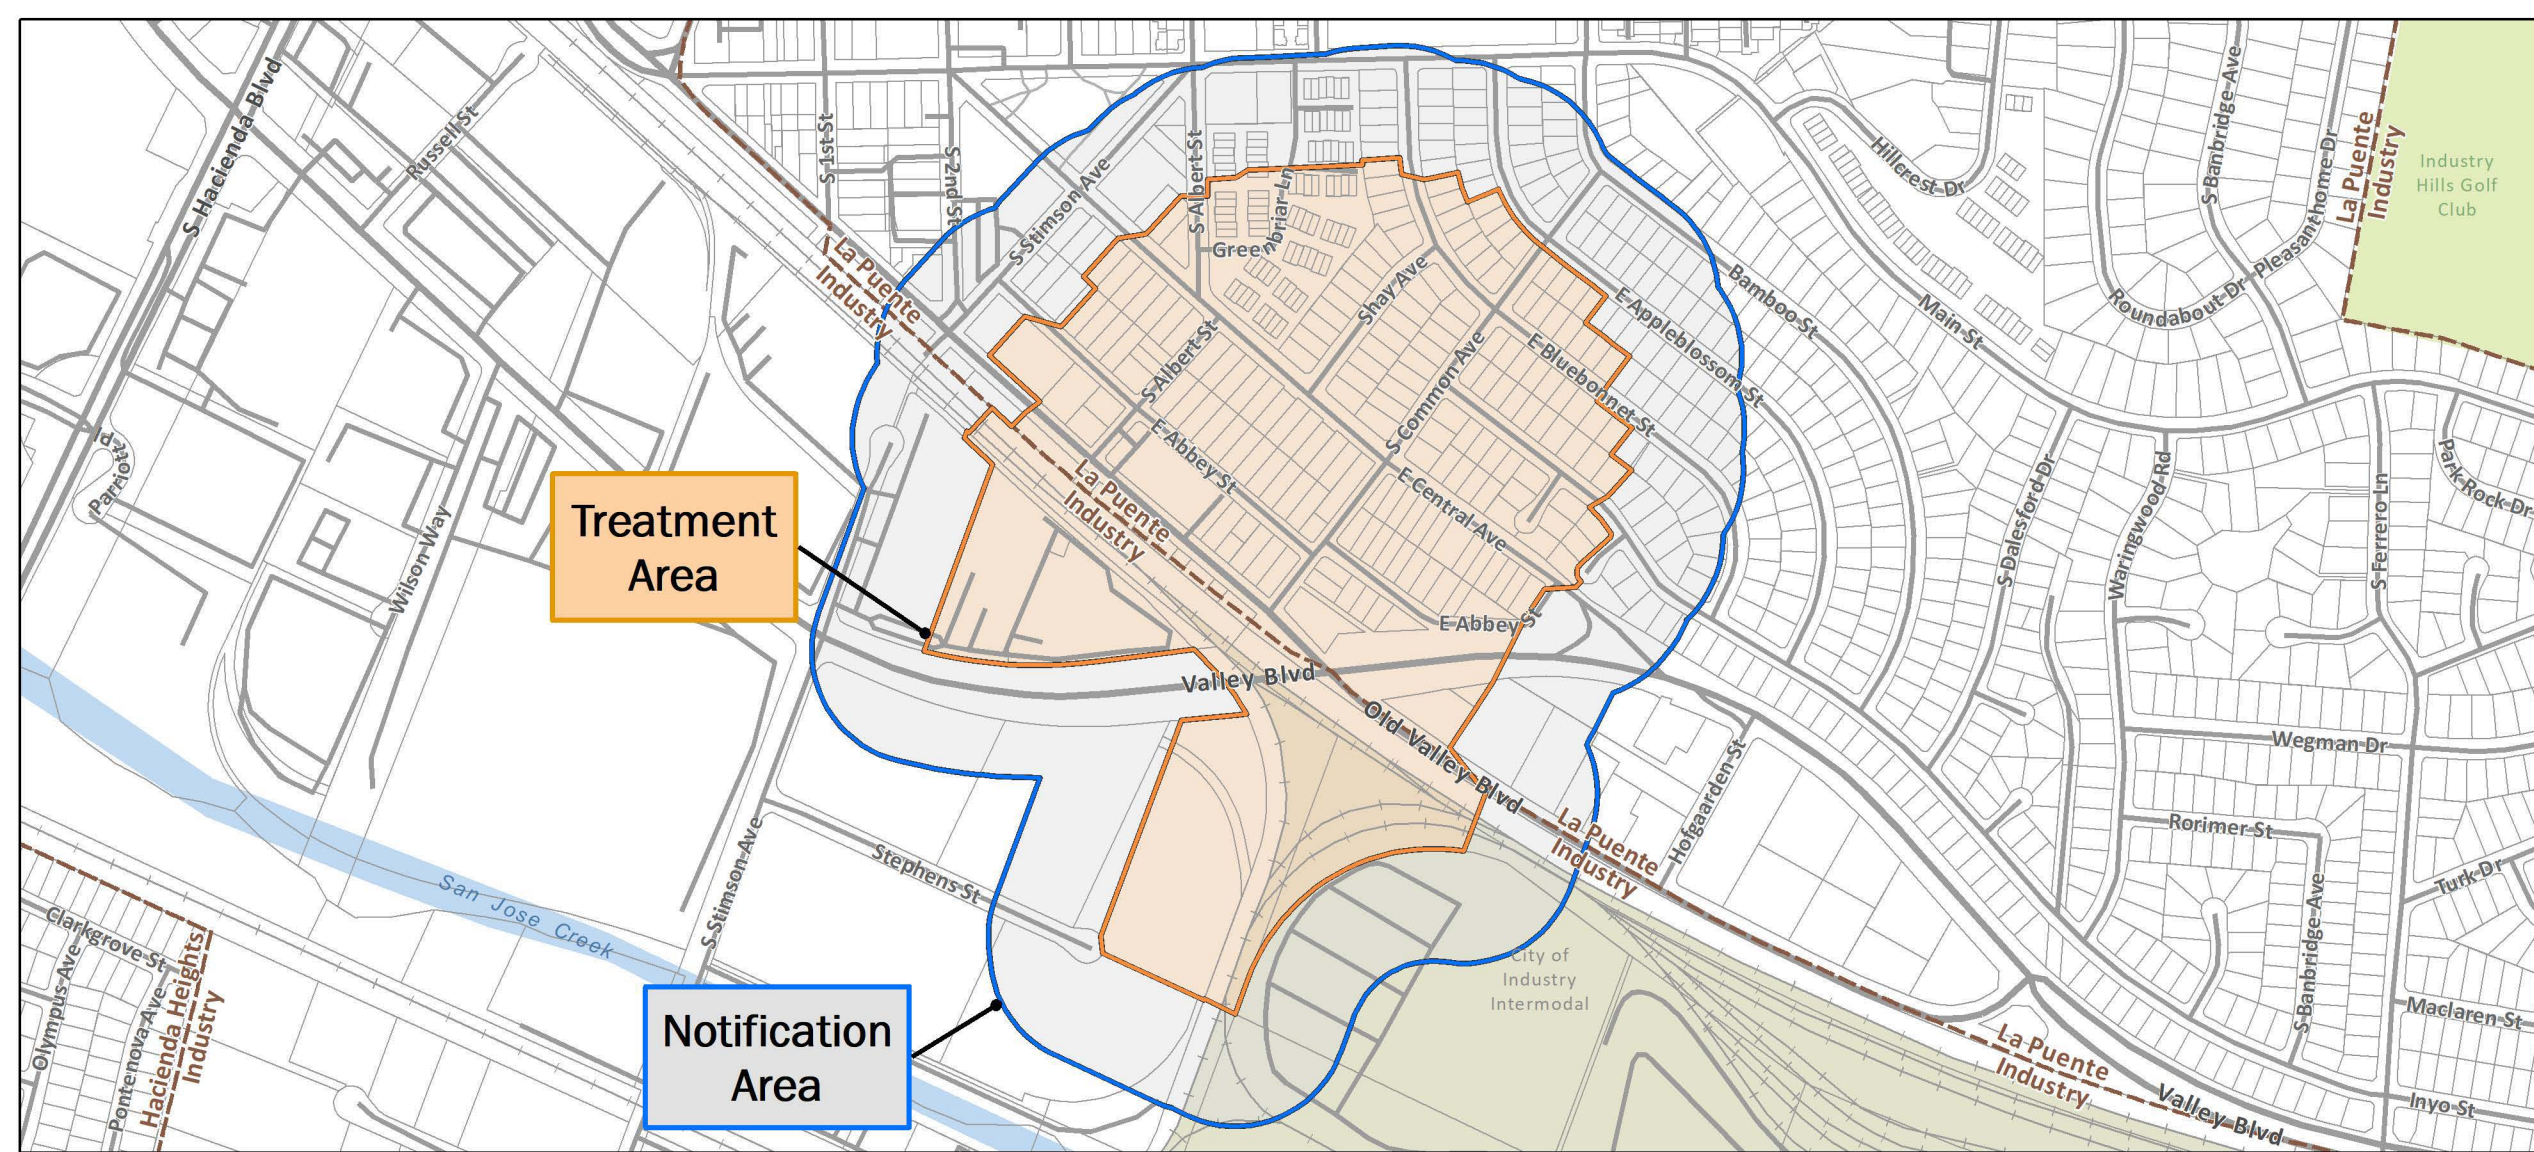

-  Treatment Area
-  Notification Area
-  City or Place Boundary

Asian Citrus Psyllid Treatment
 Public Meeting Map (Page 5) - 03/04/2021
 Industry, Avocado Heights
 Los Angeles County
 Printed 2/17/2021

-  Treatment Area
-  Notification Area
-  City or Place Boundary

Asian Citrus Psyllid Treatment
 Public Meeting Map (Page 6) - 03/04/2021
 La Puente, Industry, Avocado Heights
 Los Angeles County
 Printed 2/17/2021

-  Treatment Area
-  Notification Area
-  City or Place Boundary

Treatment Area

Notification Area

Asian Citrus Psyllid Treatment
 Public Meeting Map (Page 7) - 03/04/2021
 La Puente, Industry, Hacienda Heights
 Los Angeles County
 Printed 2/17/2021

-  Treatment Area
-  Notification Area
-  City or Place Boundary

Asian Citrus Psyllid Treatment
Public Meeting Map (Page 8) - 03/04/2021
 Industry, Pico Rivera, Rose Hills
 Los Angeles County
 Printed 2/17/2021