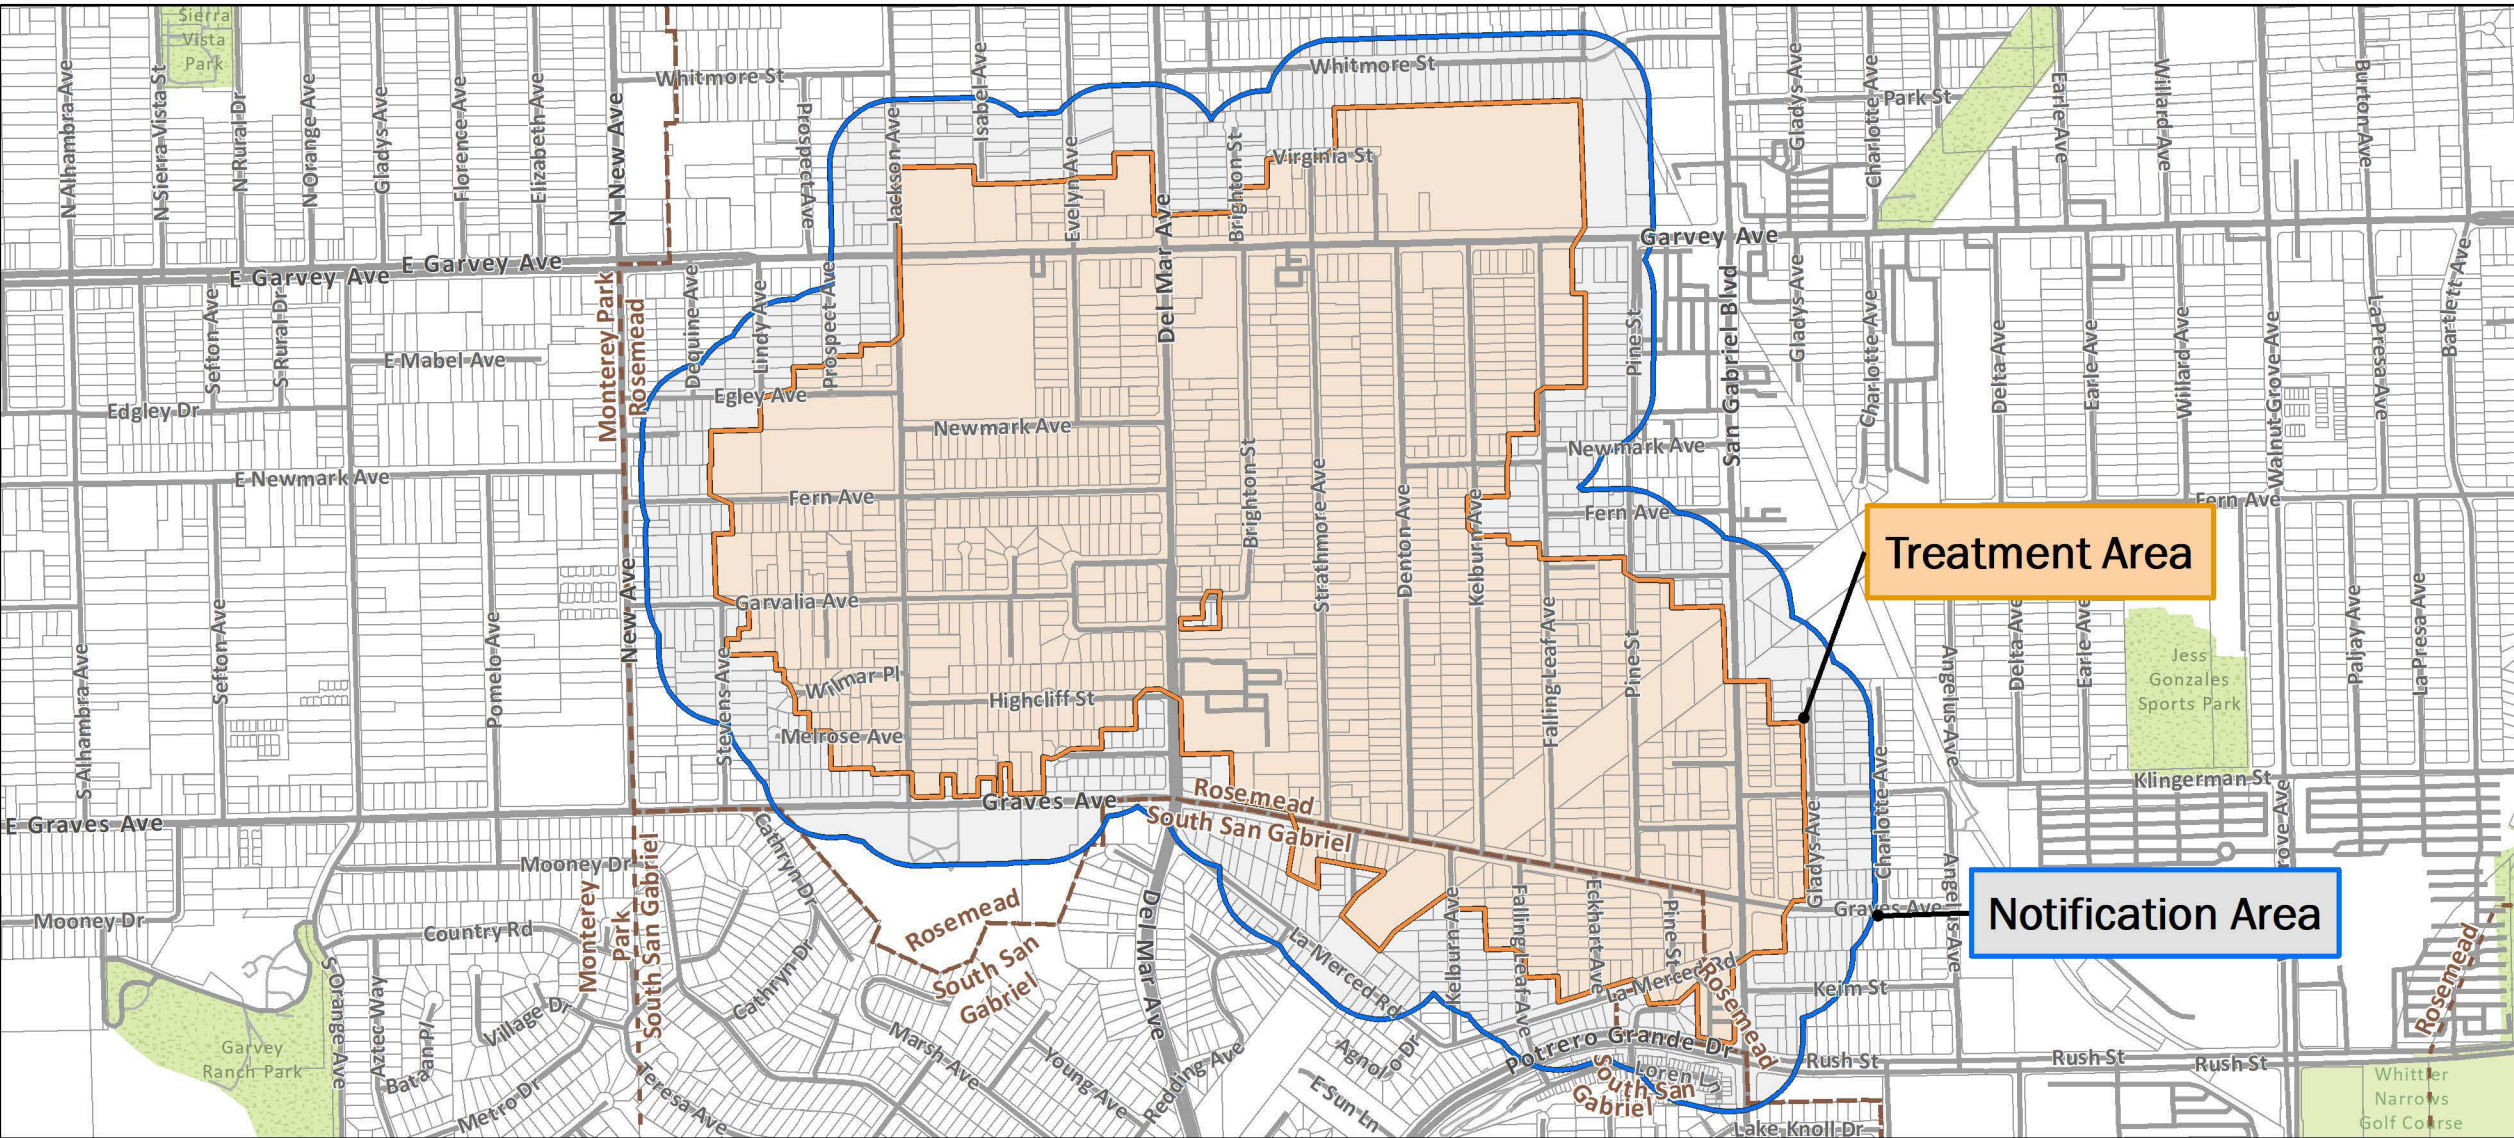

-  Treatment Area
-  Notification Area
-  City or Place Boundary

Notification Area

Treatment Area

Asian Citrus Psyllid Treatment
 Public Meeting Map (Page 2) - 03/04/2021
 Temple City, Rosemead, El Monte
 Los Angeles County
 Printed 2/17/2021

-  Treatment Area
-  Notification Area
-  City or Place Boundary

Asian Citrus Psyllid Treatment
 Public Meeting Map (Page 3) - 03/04/2021
 Monterey Park, Rosemead, South San Gabriel
 Los Angeles County
 Printed 2/17/2021

-  Treatment Area
-  Notification Area
-  City or Place Boundary

Notification Area

Treatment Area

Asian Citrus Psyllid Treatment
 Public Meeting Map (Page 4) - 03/04/2021
 La Puente, Industry, Avocado Heights, West Puente Valley
 Los Angeles County
 Printed 2/17/2021

-  Treatment Area
-  Notification Area
-  City or Place Boundary

Asian Citrus Psyllid Treatment
 Public Meeting Map (Page 5) - 03/04/2021
 Industry, Avocado Heights
 Los Angeles County
 Printed 2/17/2021