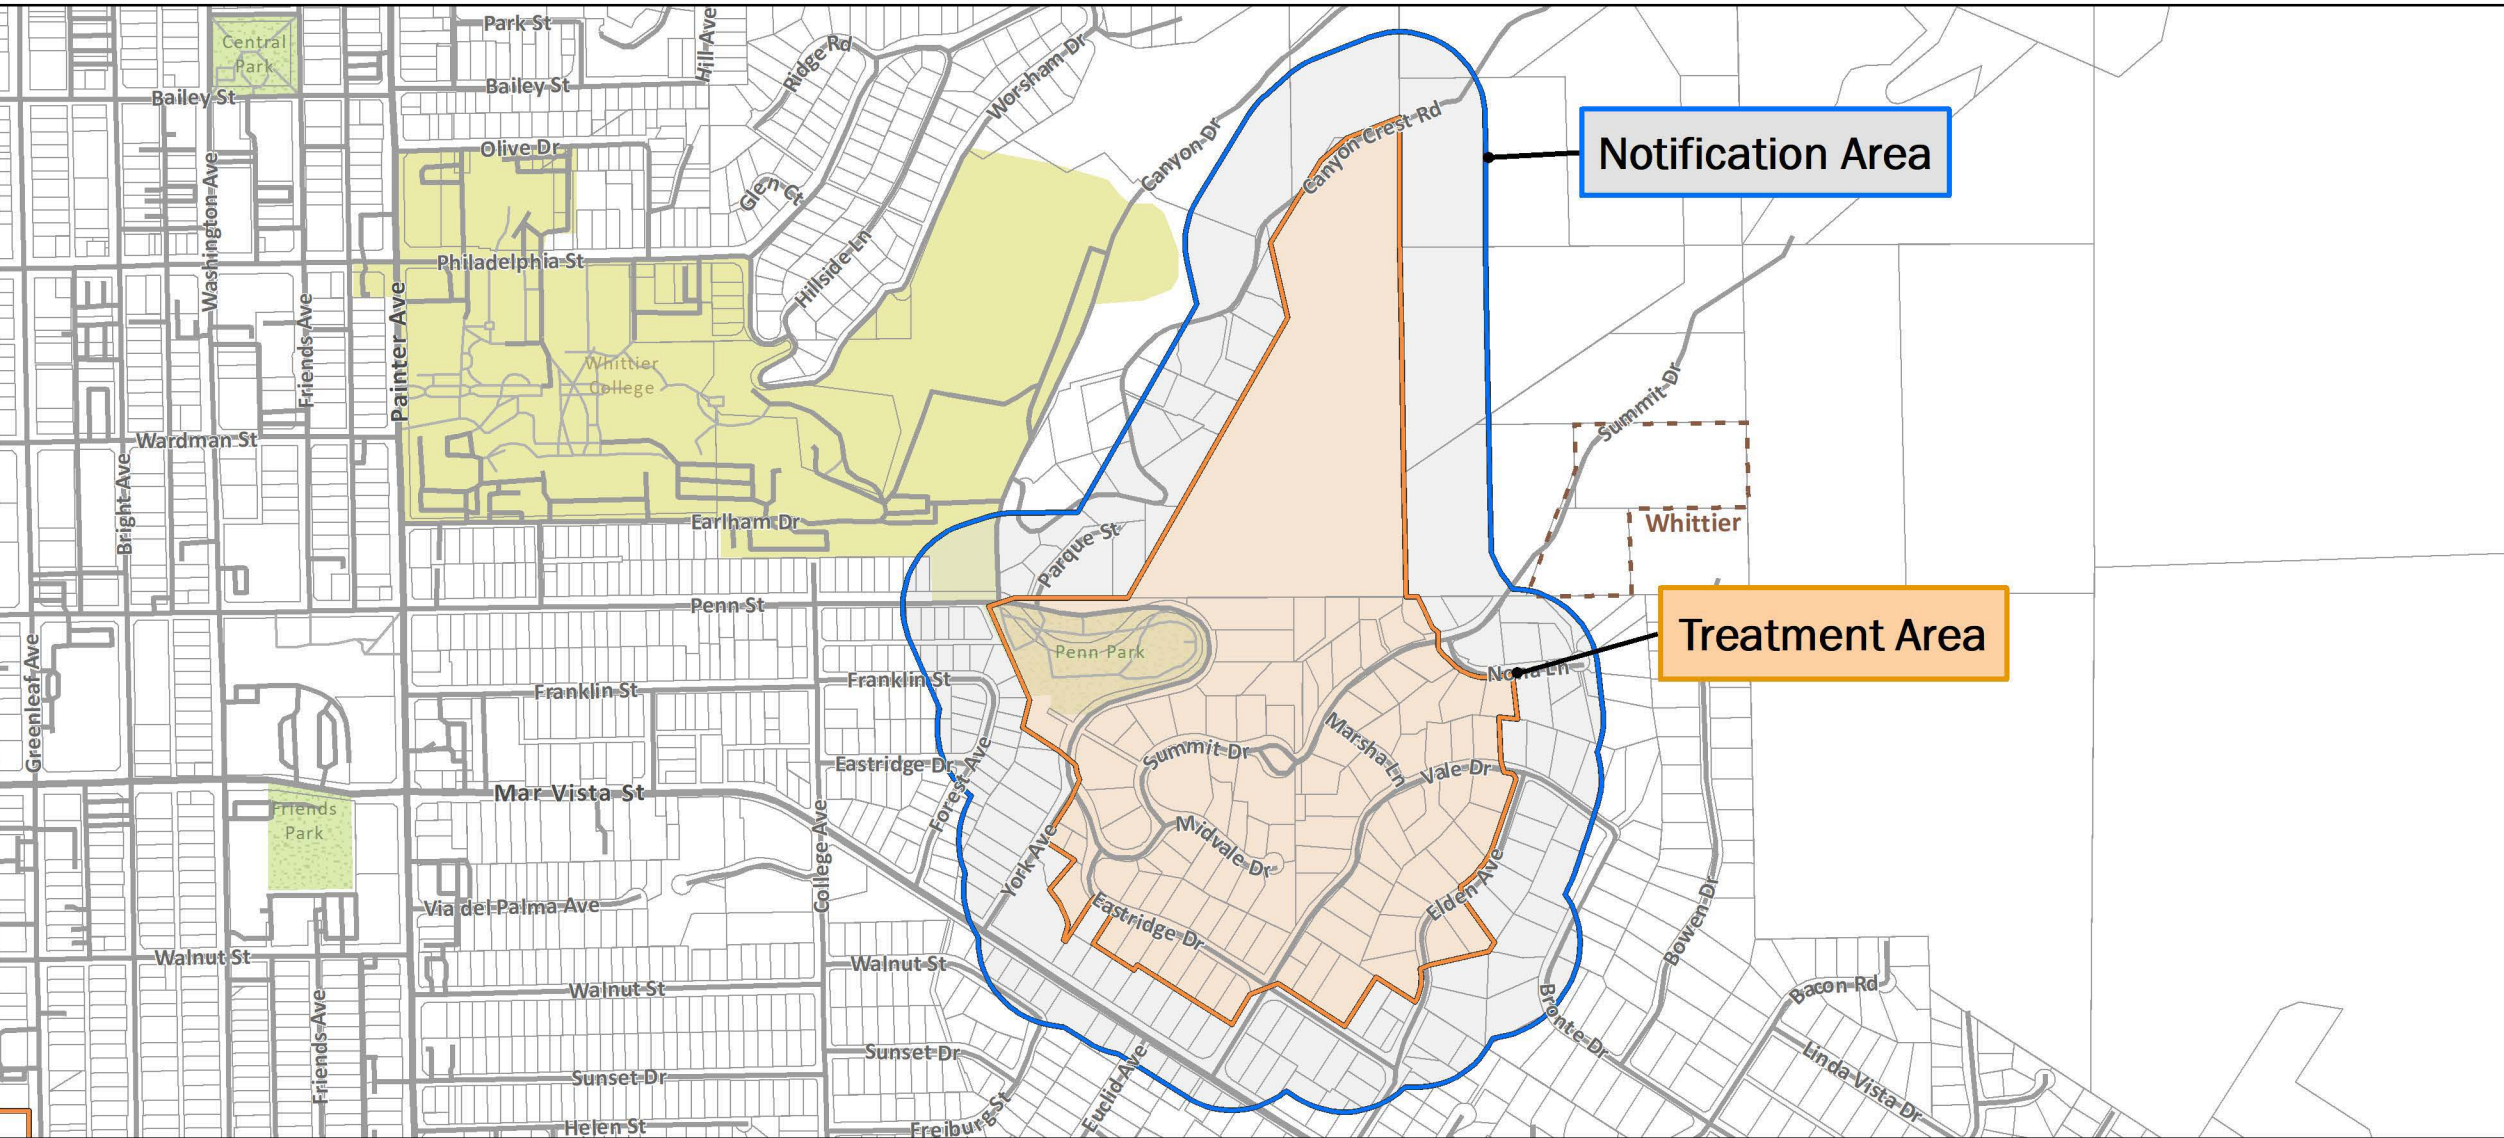

-  Treatment Area
-  Notification Area
-  City or Place Boundary

Treatment Area

Notification Area

Asian Citrus Psyllid Treatment
 Public Meeting Map (Page 7) - 03/04/2021
 La Puente, Industry, Hacienda Heights
 Los Angeles County
 Printed 2/17/2021

-  Treatment Area
-  Notification Area
-  City or Place Boundary

Asian Citrus Psyllid Treatment
Public Meeting Map (Page 8) - 03/04/2021
 Industry, Pico Rivera, Rose Hills
 Los Angeles County
 Printed 2/17/2021

-  Treatment Area
-  Notification Area
-  City or Place Boundary

Notification Area

Treatment Area

Asian Citrus Psyllid Treatment
 Public Meeting Map (Page 9) - 03/04/2021
 Whittier
 Los Angeles County
 Printed 2/17/2021

-  Treatment Area
-  Notification Area
-  City or Place Boundary

Treatment Area

Notification Area

Asian Citrus Psyllid Treatment
 Public Meeting Map (Page 10) - 03/04/2021
 Santa Fe Springs, Whittier, West Whittier-Los Nietos
 Los Angeles County
 Printed 2/17/2021