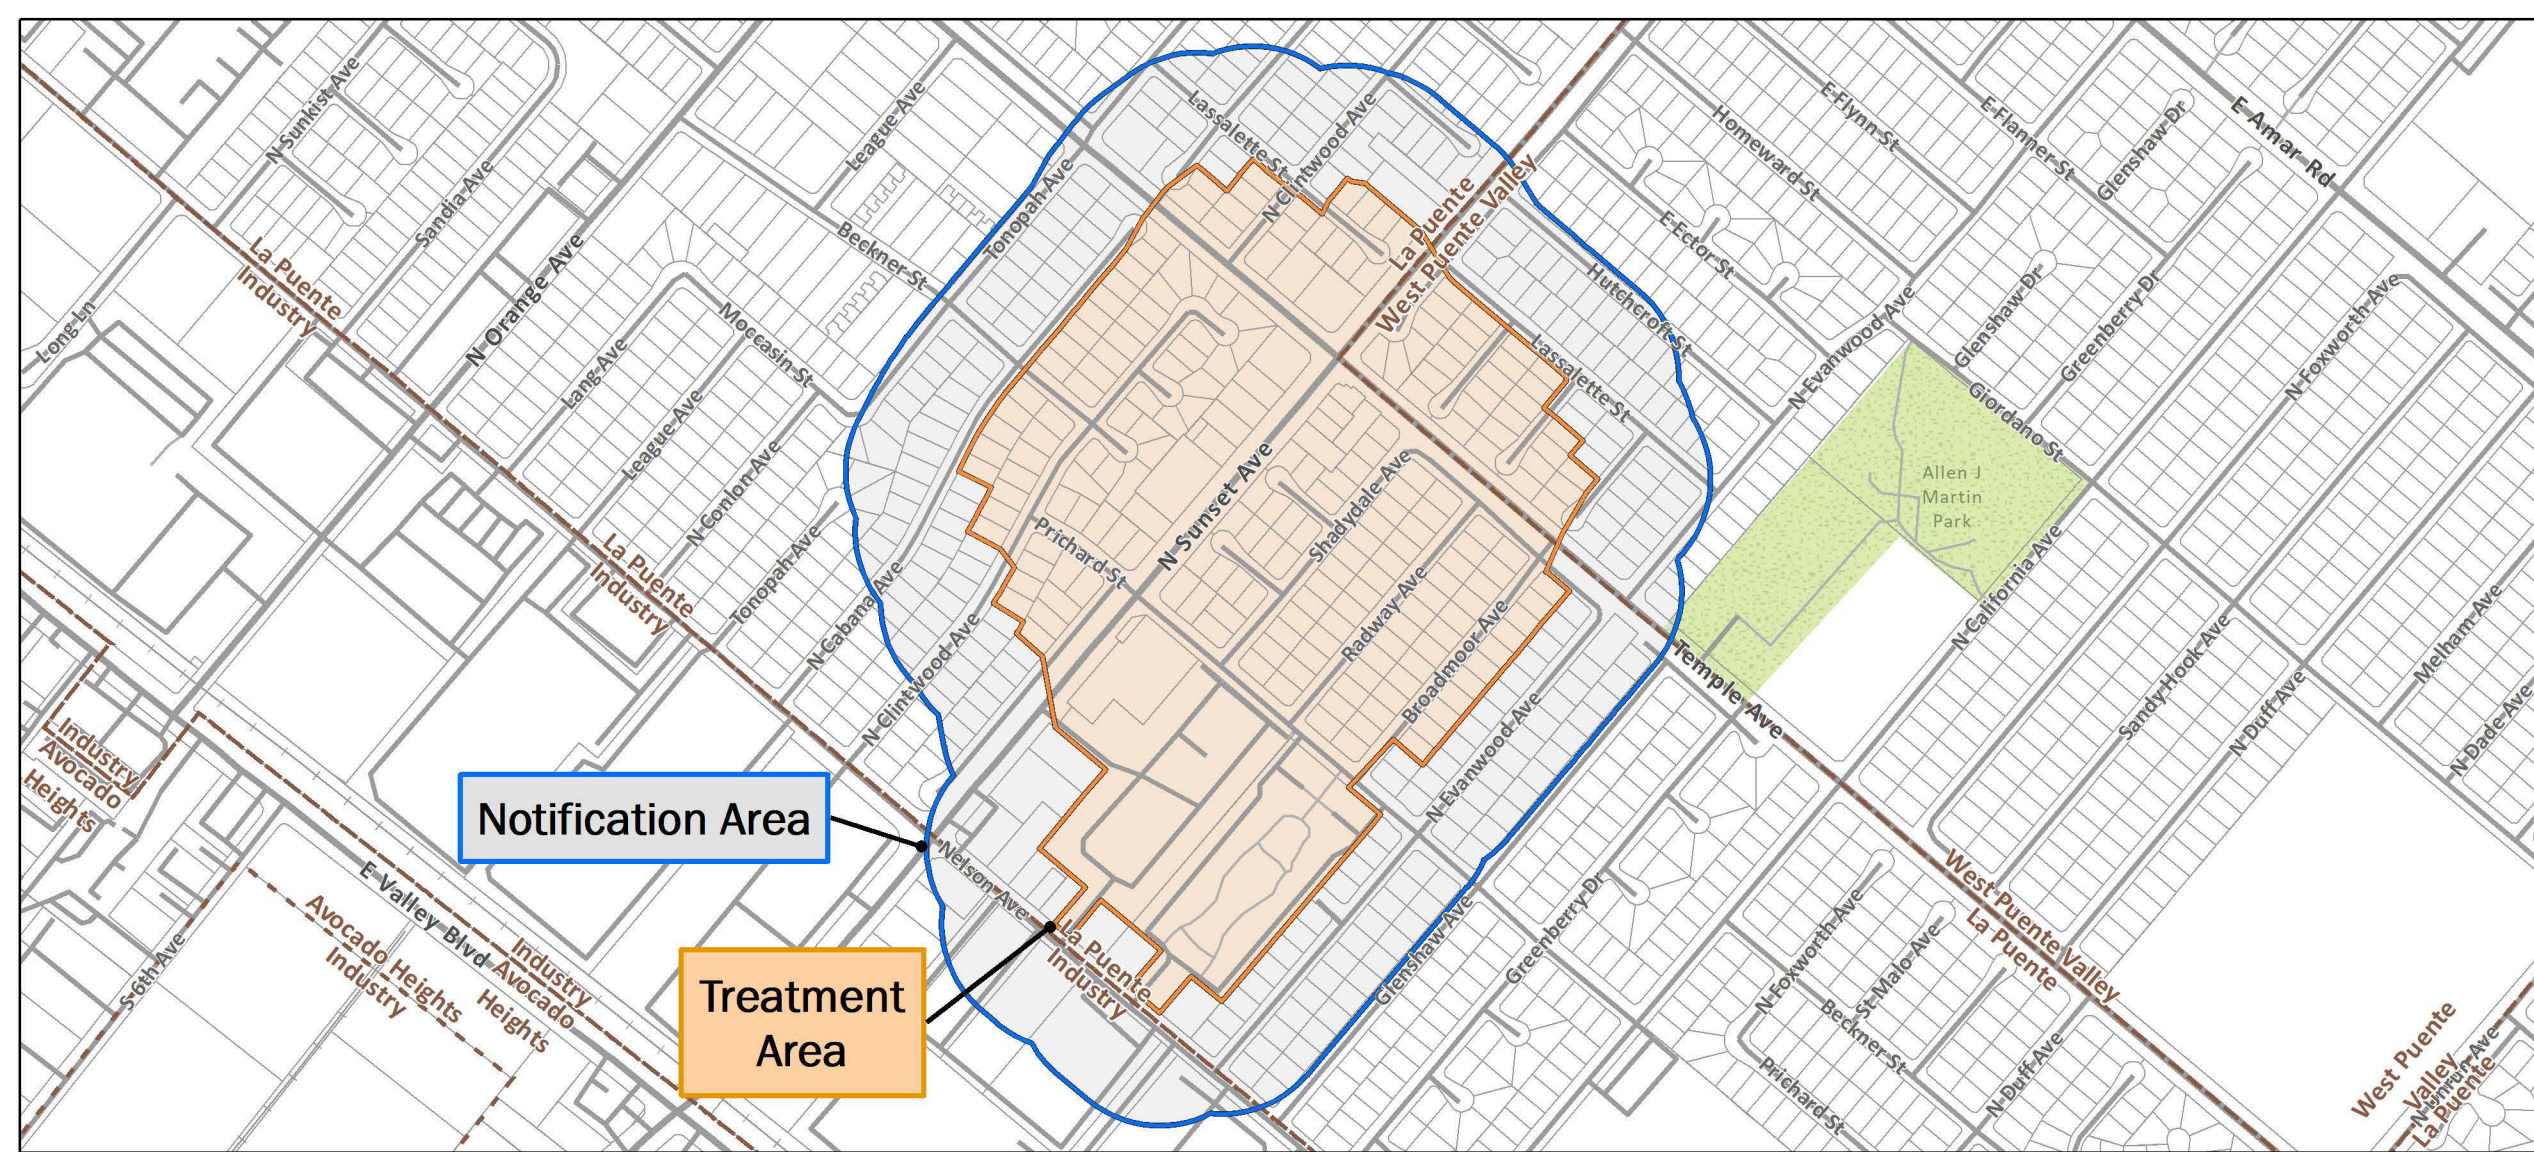

-  Treatment Area
-  Notification Area
-  City or Place Boundary

Asian Citrus Psyllid Treatment
 Public Meeting Map (Page 3) - 03/04/2021
 Monterey Park, Rosemead, South San Gabriel
 Los Angeles County
 Printed 2/17/2021

-  Treatment Area
-  Notification Area
-  City or Place Boundary

Notification Area

Treatment Area

Asian Citrus Psyllid Treatment
 Public Meeting Map (Page 4) - 03/04/2021
 La Puente, Industry, Avocado Heights, West Puente Valley
 Los Angeles County
 Printed 2/17/2021

-  Treatment Area
-  Notification Area
-  City or Place Boundary

Asian Citrus Psyllid Treatment
 Public Meeting Map (Page 5) - 03/04/2021
 Industry, Avocado Heights
 Los Angeles County
 Printed 2/17/2021

-  Treatment Area
-  Notification Area
-  City or Place Boundary

Asian Citrus Psyllid Treatment
 Public Meeting Map (Page 6) - 03/04/2021
 La Puente, Industry, Avocado Heights
 Los Angeles County
 Printed 2/17/2021