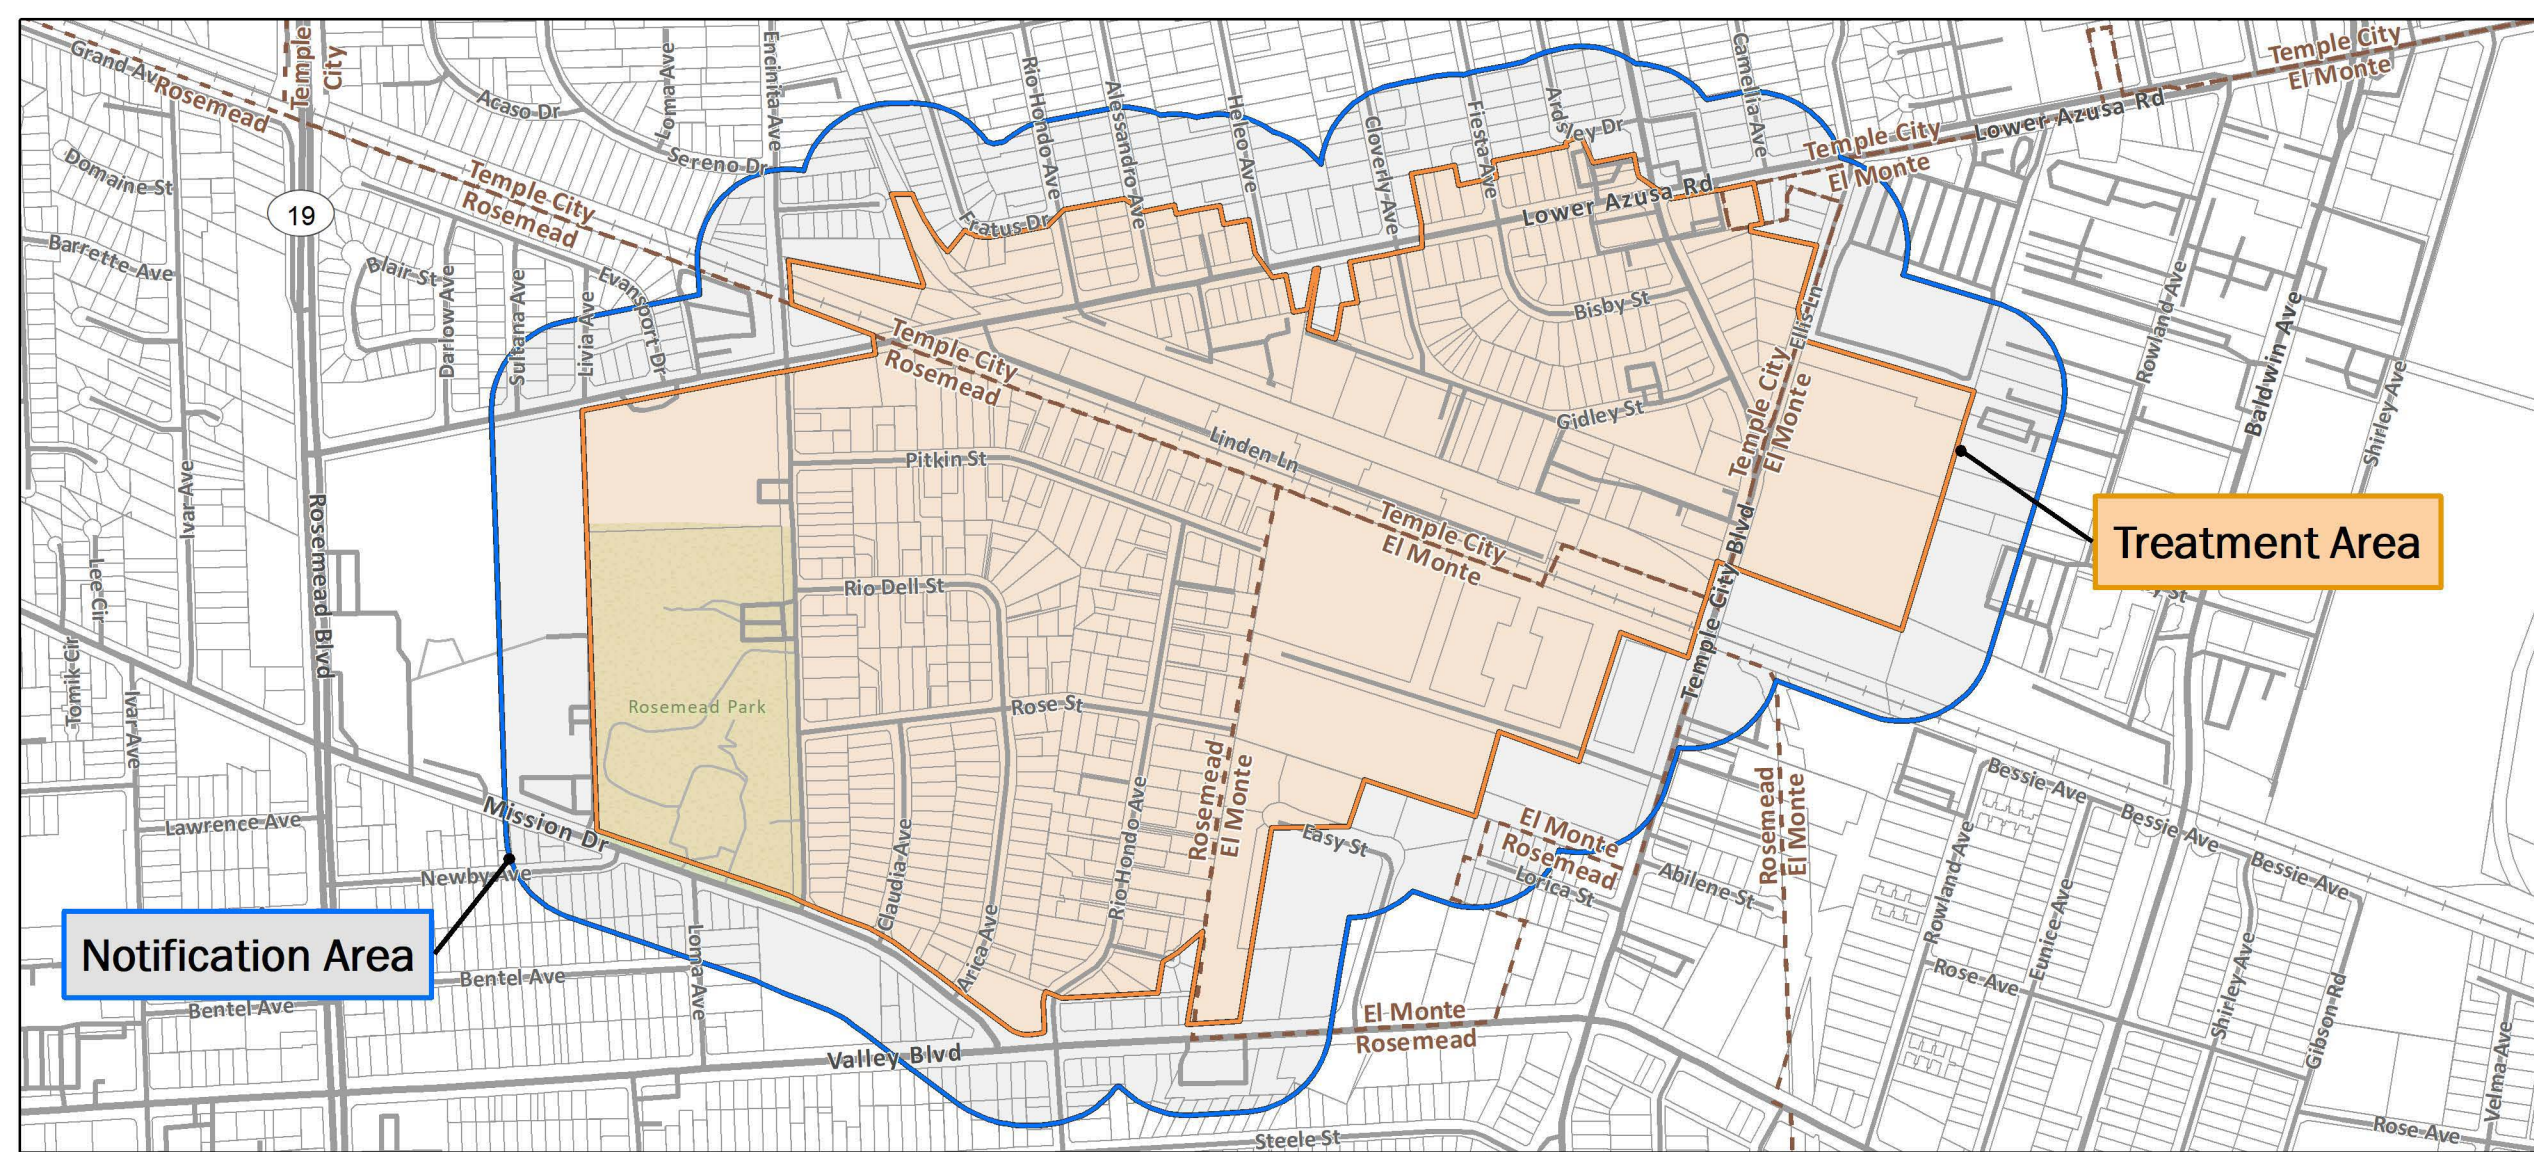

Overview Map 1
 Asian Citrus Psyllid Treatment
 Public Meeting Map - 03/04/2021
 Los Angeles County
 Printed 2/17/2021

-  Treatment Area
-  Notification Area

Asian Citrus Psyllid Treatment
 Public Meeting Map (Page 1) - 03/04/2021
 Glendora, Azusa
 Los Angeles County
 Printed 2/17/2021

-  Treatment Area
-  Notification Area
-  City or Place Boundary

Notification Area

Treatment Area

Asian Citrus Psyllid Treatment
 Public Meeting Map (Page 2) - 03/04/2021
 Temple City, Rosemead, El Monte
 Los Angeles County
 Printed 2/17/2021

-  Treatment Area
-  Notification Area
-  City or Place Boundary

Asian Citrus Psyllid Treatment
 Public Meeting Map (Page 3) - 03/04/2021
 Monterey Park, Rosemead, South San Gabriel
 Los Angeles County
 Printed 2/17/2021

-  Treatment Area
-  Notification Area
-  City or Place Boundary

Notification Area

Treatment Area

Asian Citrus Psyllid Treatment
 Public Meeting Map (Page 4) - 03/04/2021
 La Puente, Industry, Avocado Heights, West Puente Valley
 Los Angeles County
 Printed 2/17/2021