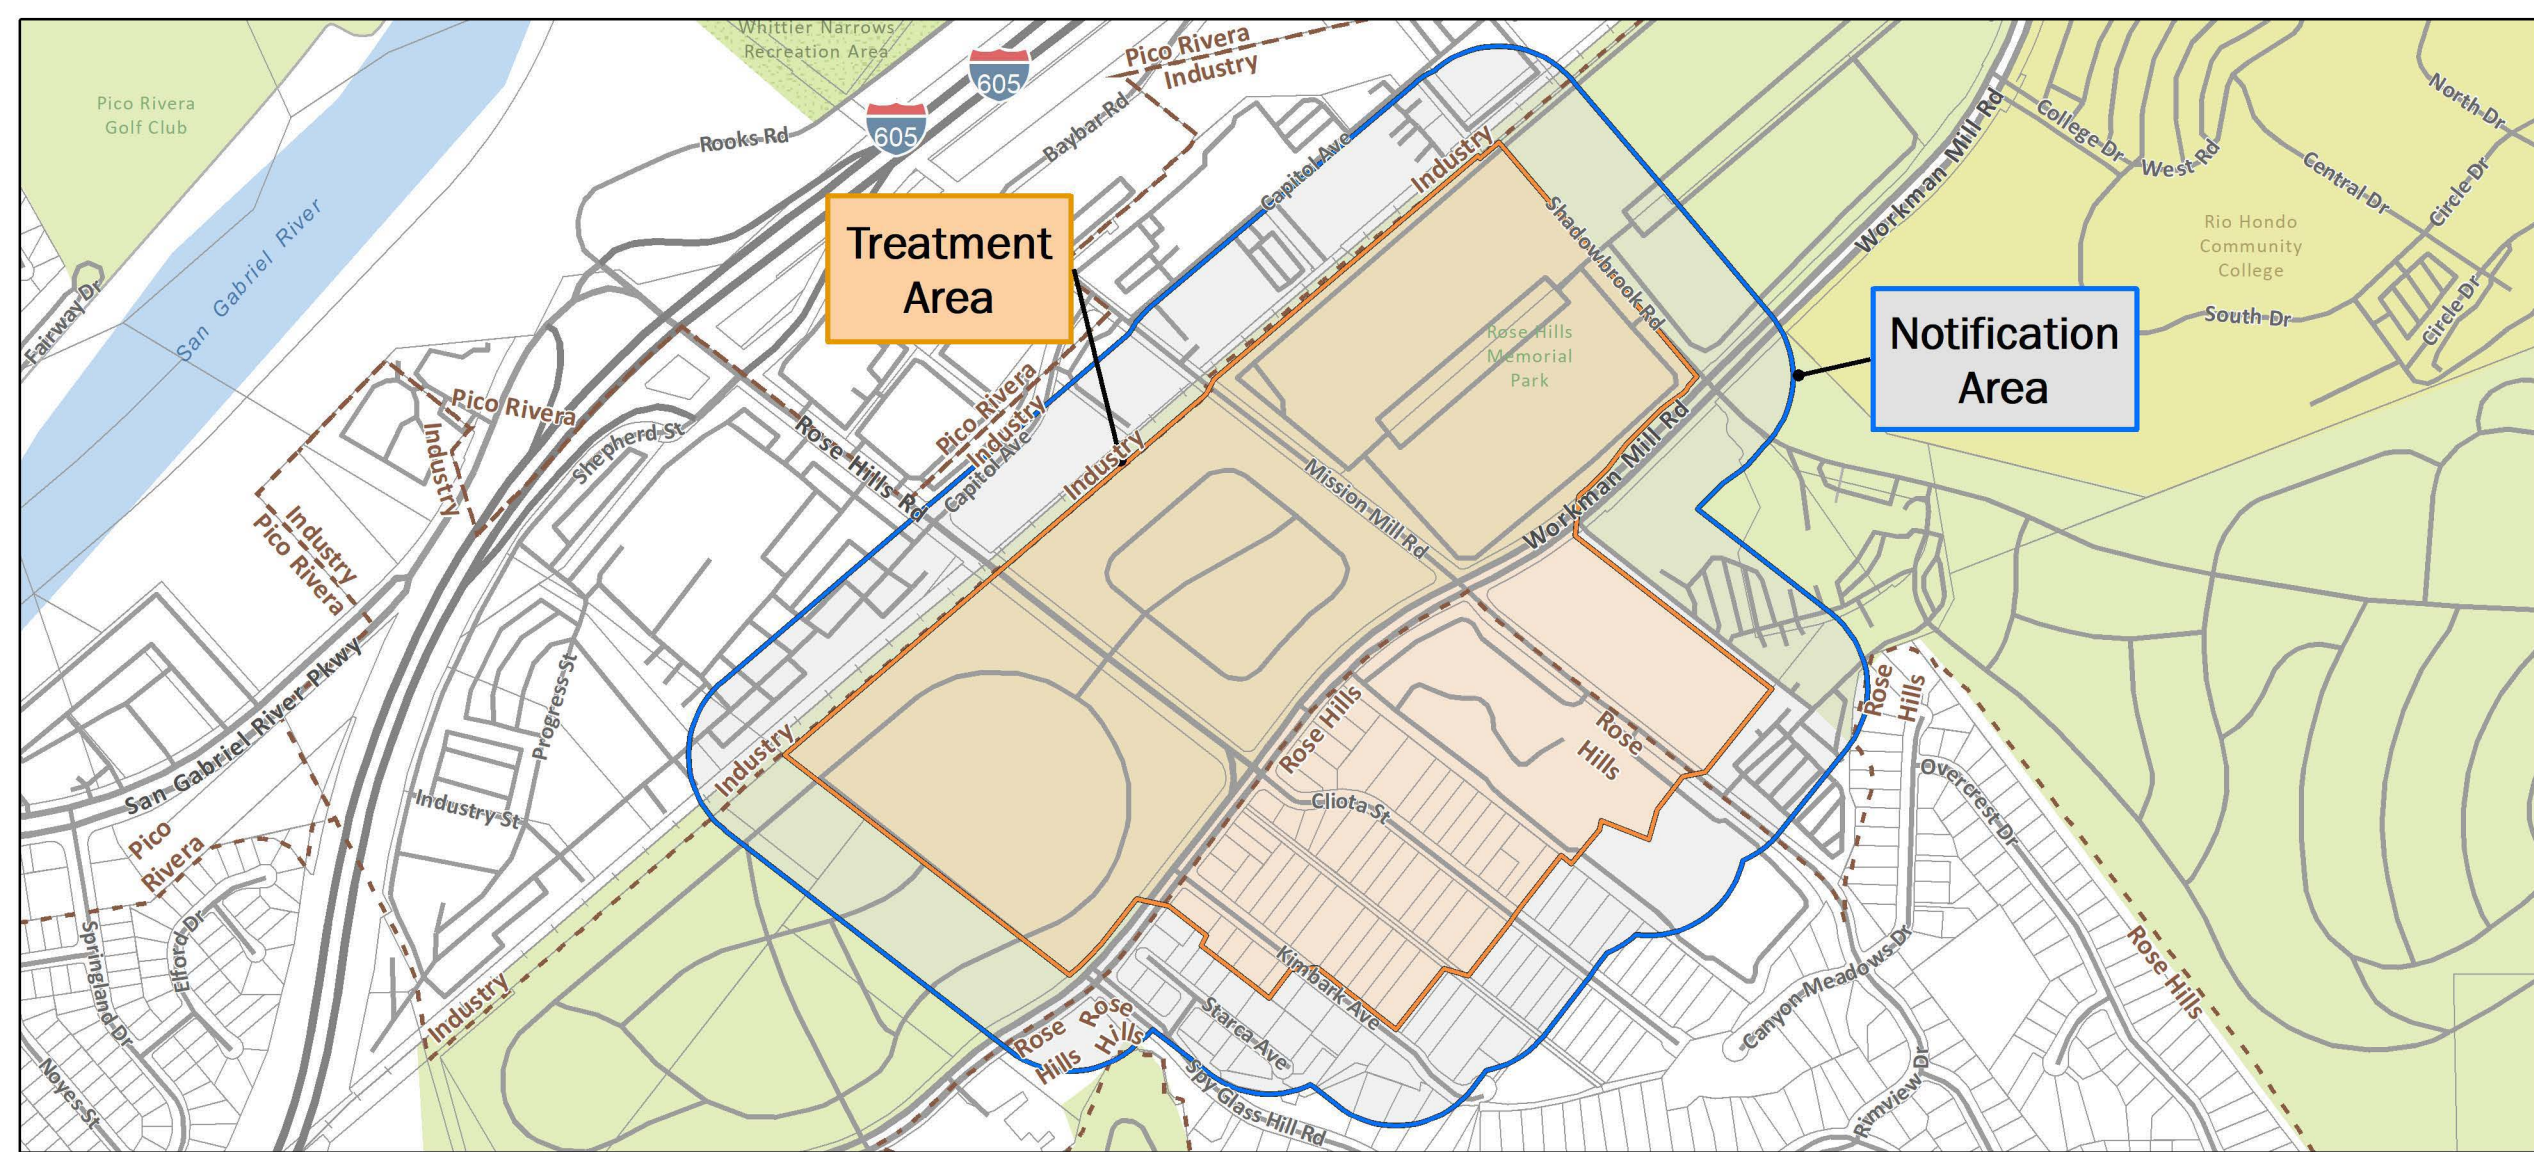

-  Treatment Area
-  Notification Area
-  City or Place Boundary

Asian Citrus Psyllid Treatment
 Public Meeting Map (Page 6) - 03/04/2021
 La Puente, Industry, Avocado Heights
 Los Angeles County
 Printed 2/17/2021

-  Treatment Area
-  Notification Area
-  City or Place Boundary

Treatment Area

Notification Area

Asian Citrus Psyllid Treatment
 Public Meeting Map (Page 7) - 03/04/2021
 La Puente, Industry, Hacienda Heights
 Los Angeles County
 Printed 2/17/2021

-  Treatment Area
-  Notification Area
-  City or Place Boundary

Asian Citrus Psyllid Treatment
Public Meeting Map (Page 8) - 03/04/2021
 Industry, Pico Rivera, Rose Hills
 Los Angeles County
 Printed 2/17/2021