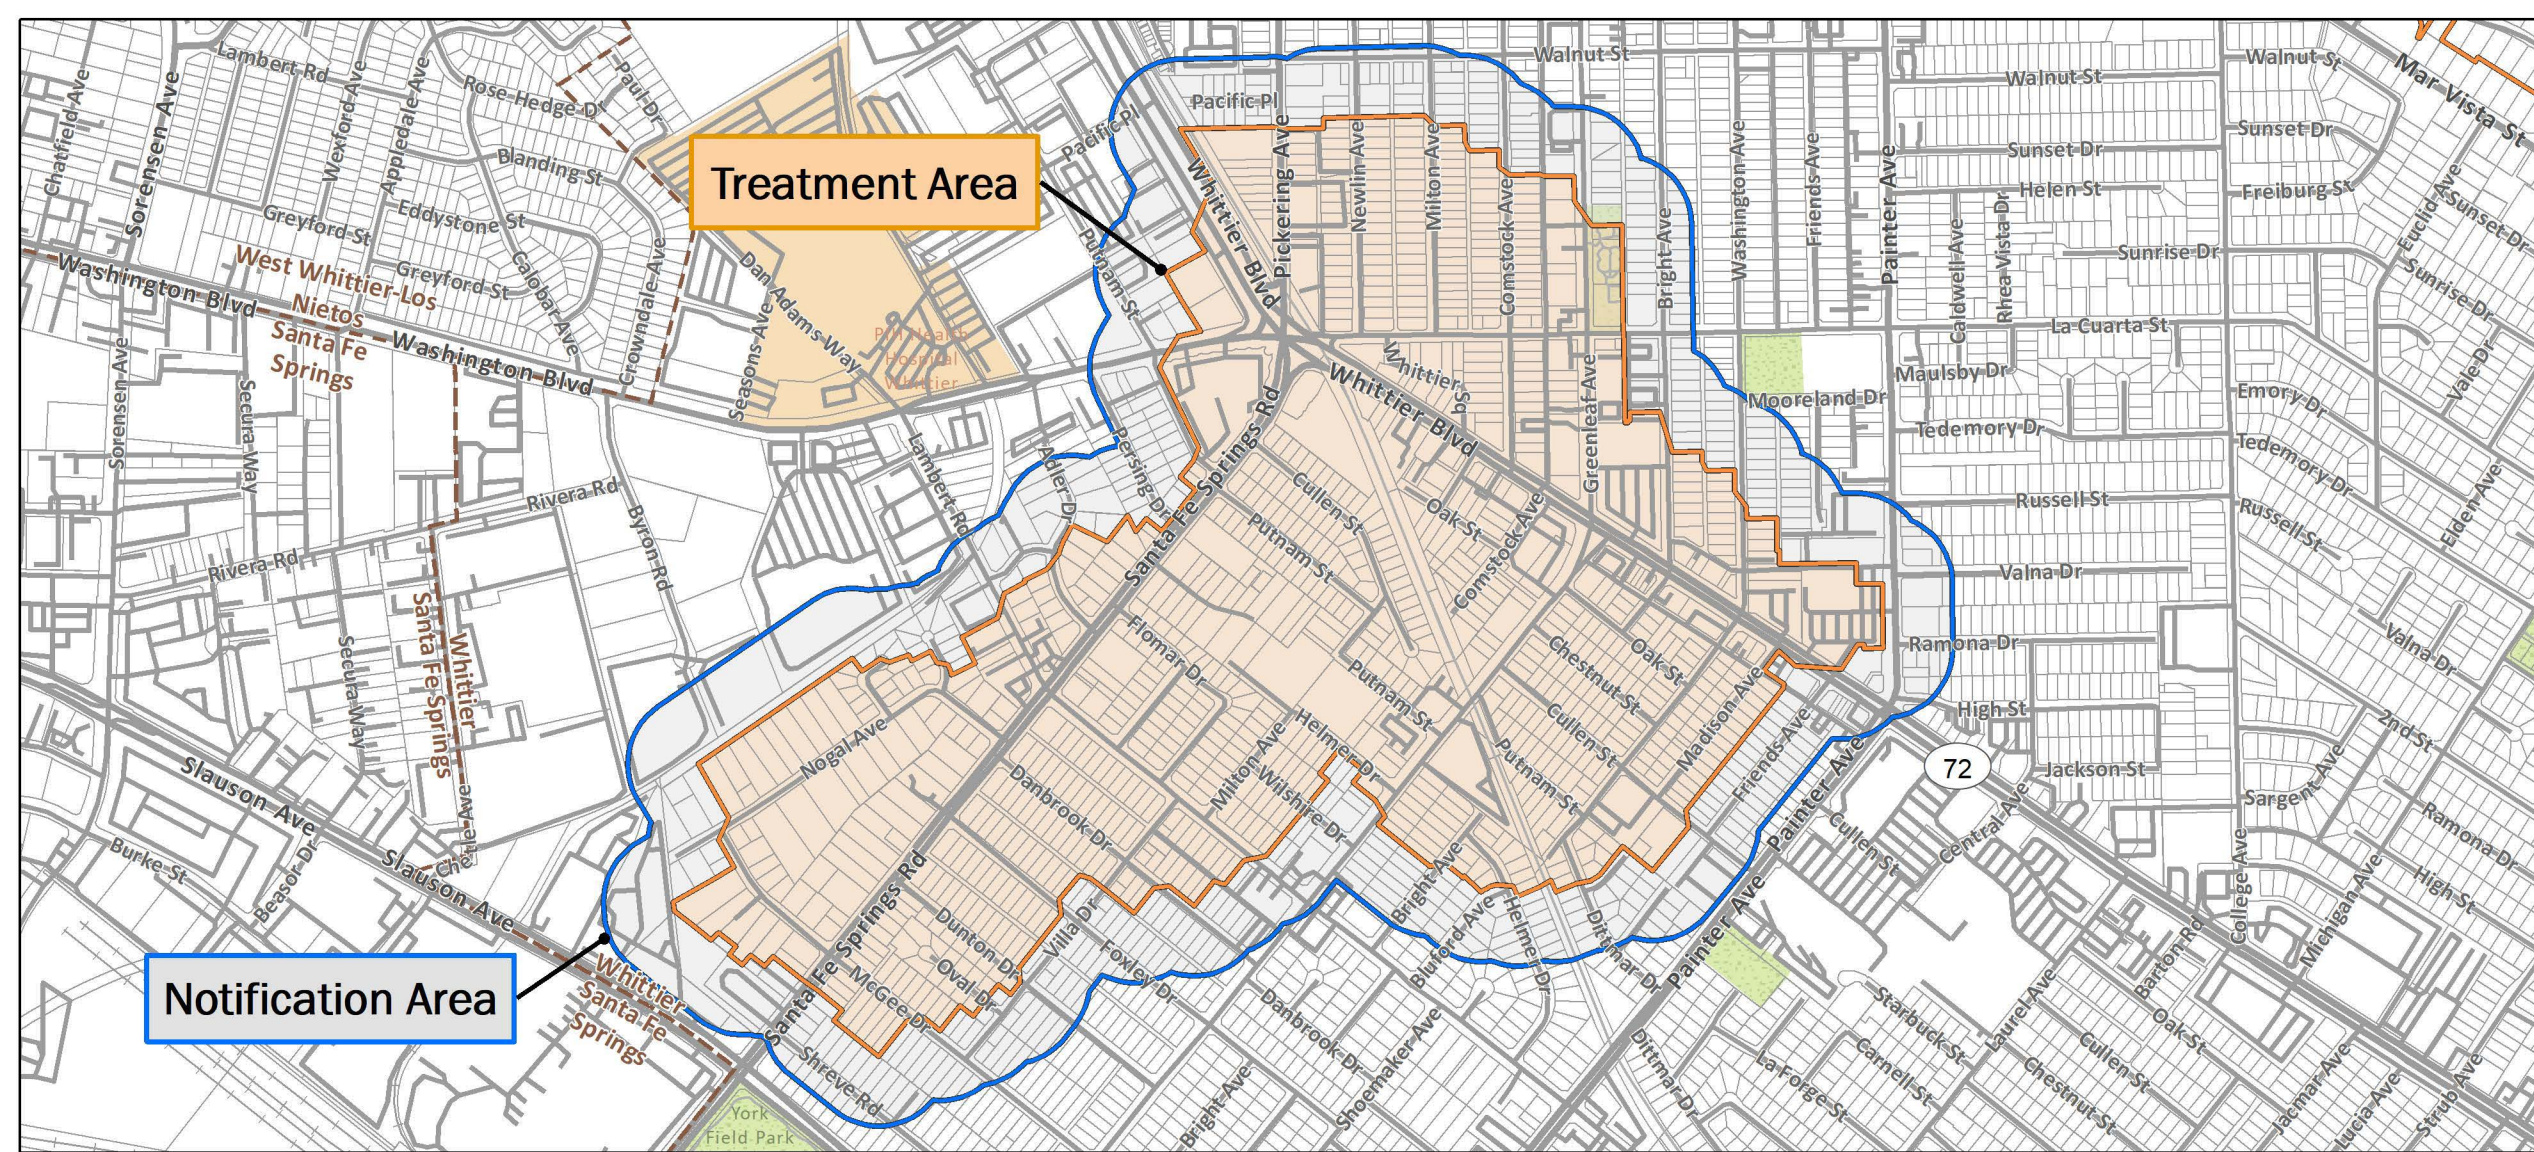

-  Treatment Area
-  Notification Area
-  City or Place Boundary

Asian Citrus Psyllid Treatment
Public Meeting Map (Page 8) - 03/04/2021
 Industry, Pico Rivera, Rose Hills
 Los Angeles County
 Printed 2/17/2021

-  Treatment Area
-  Notification Area
-  City or Place Boundary

Notification Area

Treatment Area

Asian Citrus Psyllid Treatment
 Public Meeting Map (Page 9) - 03/04/2021
 Whittier
 Los Angeles County
 Printed 2/17/2021

-  Treatment Area
-  Notification Area
-  City or Place Boundary

Treatment Area

Notification Area

Asian Citrus Psyllid Treatment
 Public Meeting Map (Page 10) - 03/04/2021
 Santa Fe Springs, Whittier, West Whittier-Los Nietos
 Los Angeles County
 Printed 2/17/2021