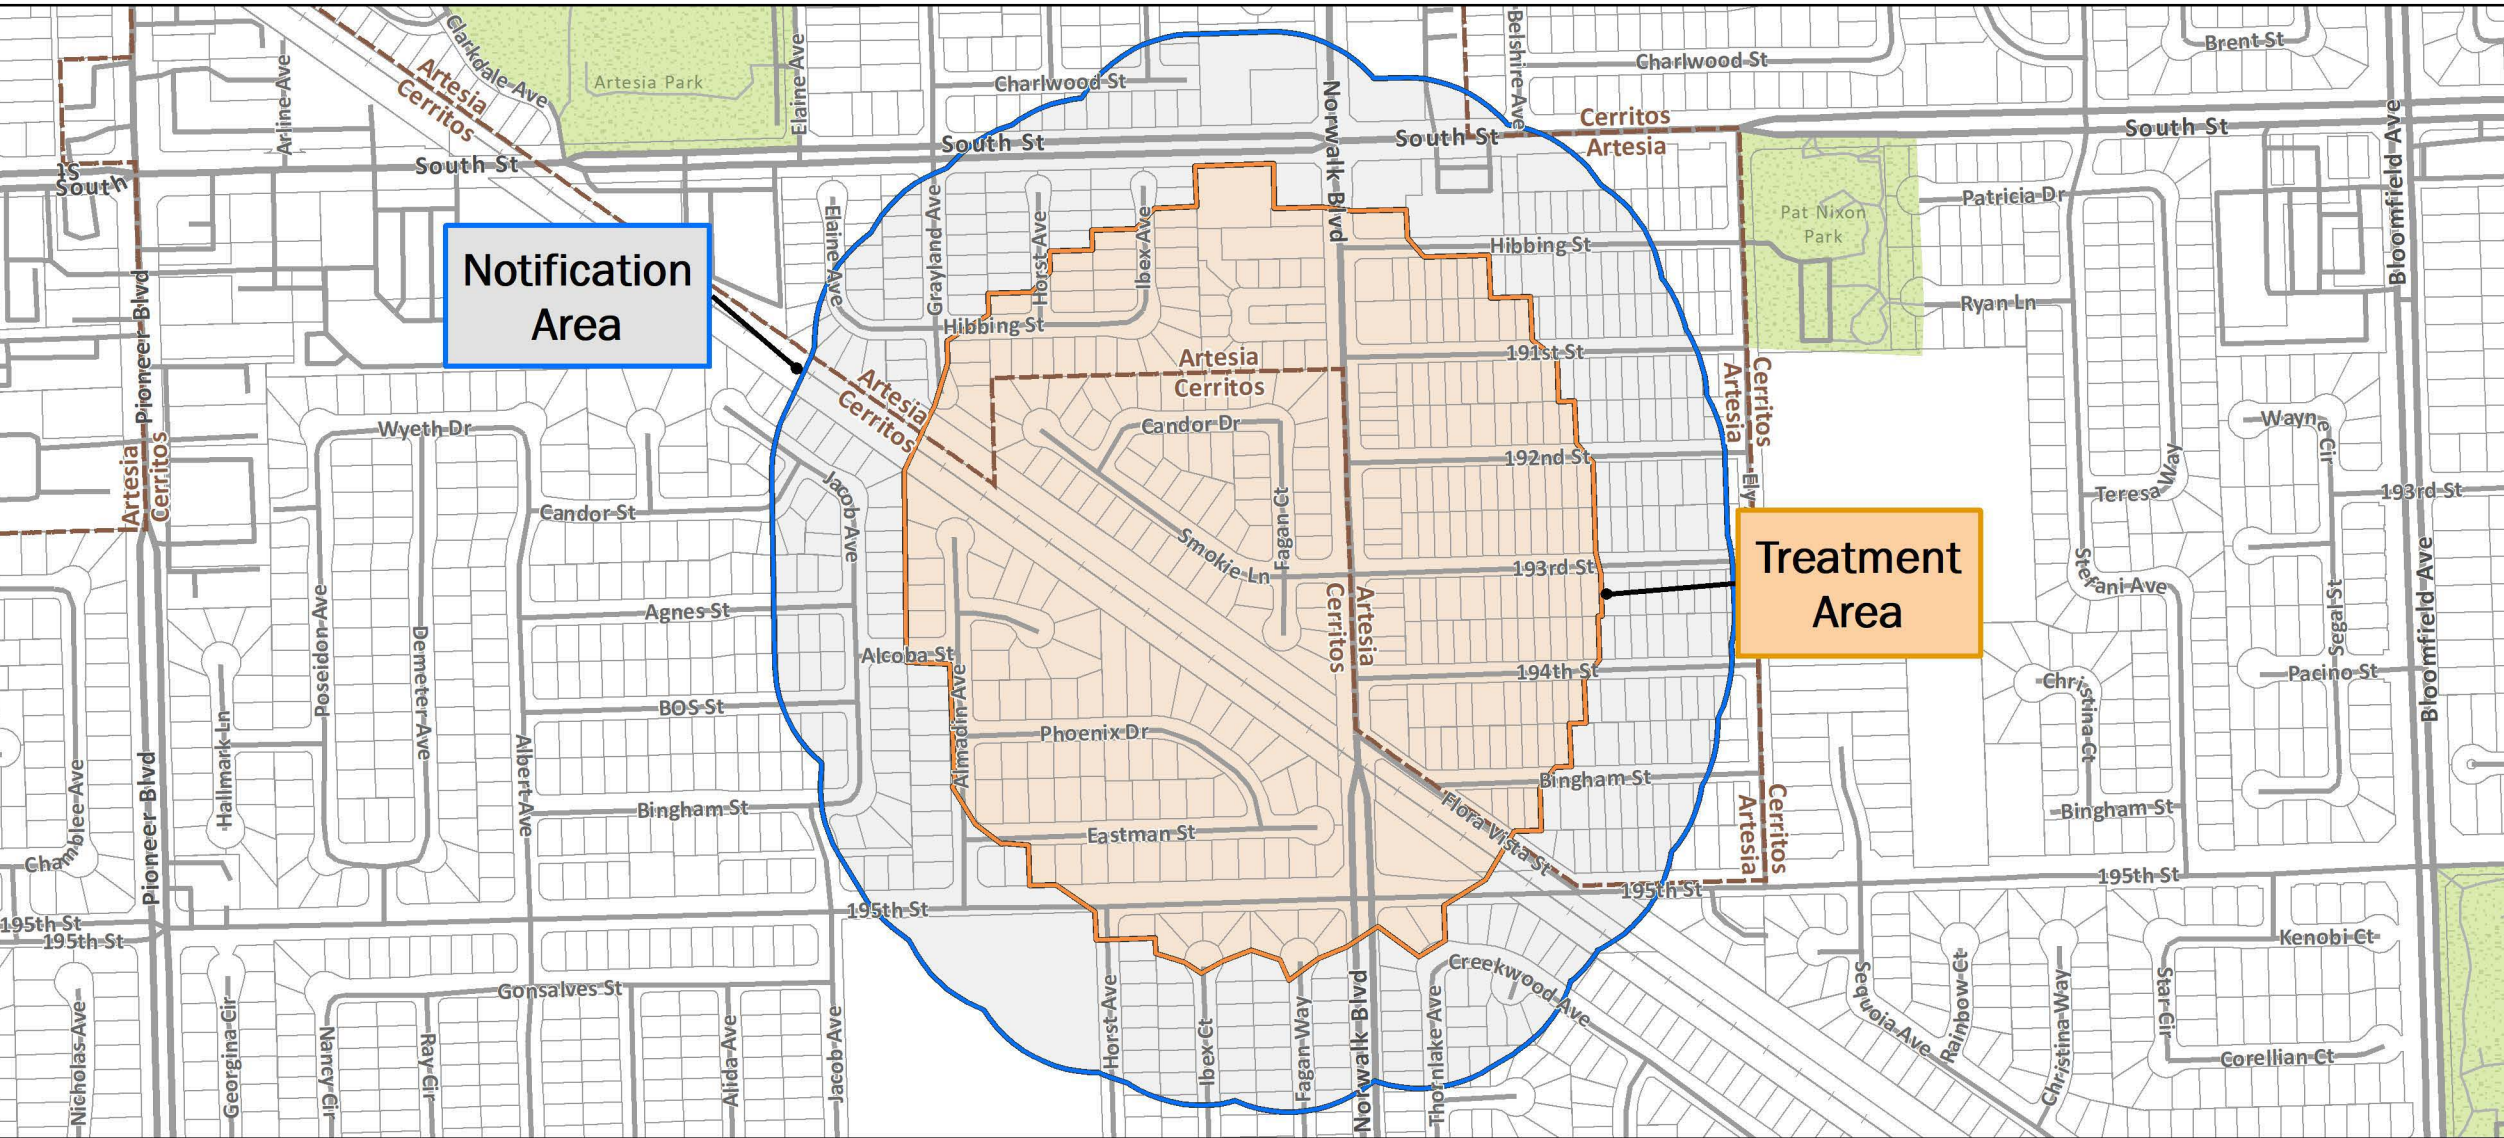

Asian Citrus Psyllid Treatment
Public Meeting Map (Page 13) - 03/04/2021
Artesia, Cerritos
Los Angeles County
Printed 2/17/2021

- Treatment Area
- Notification Area
- City or Place Boundary