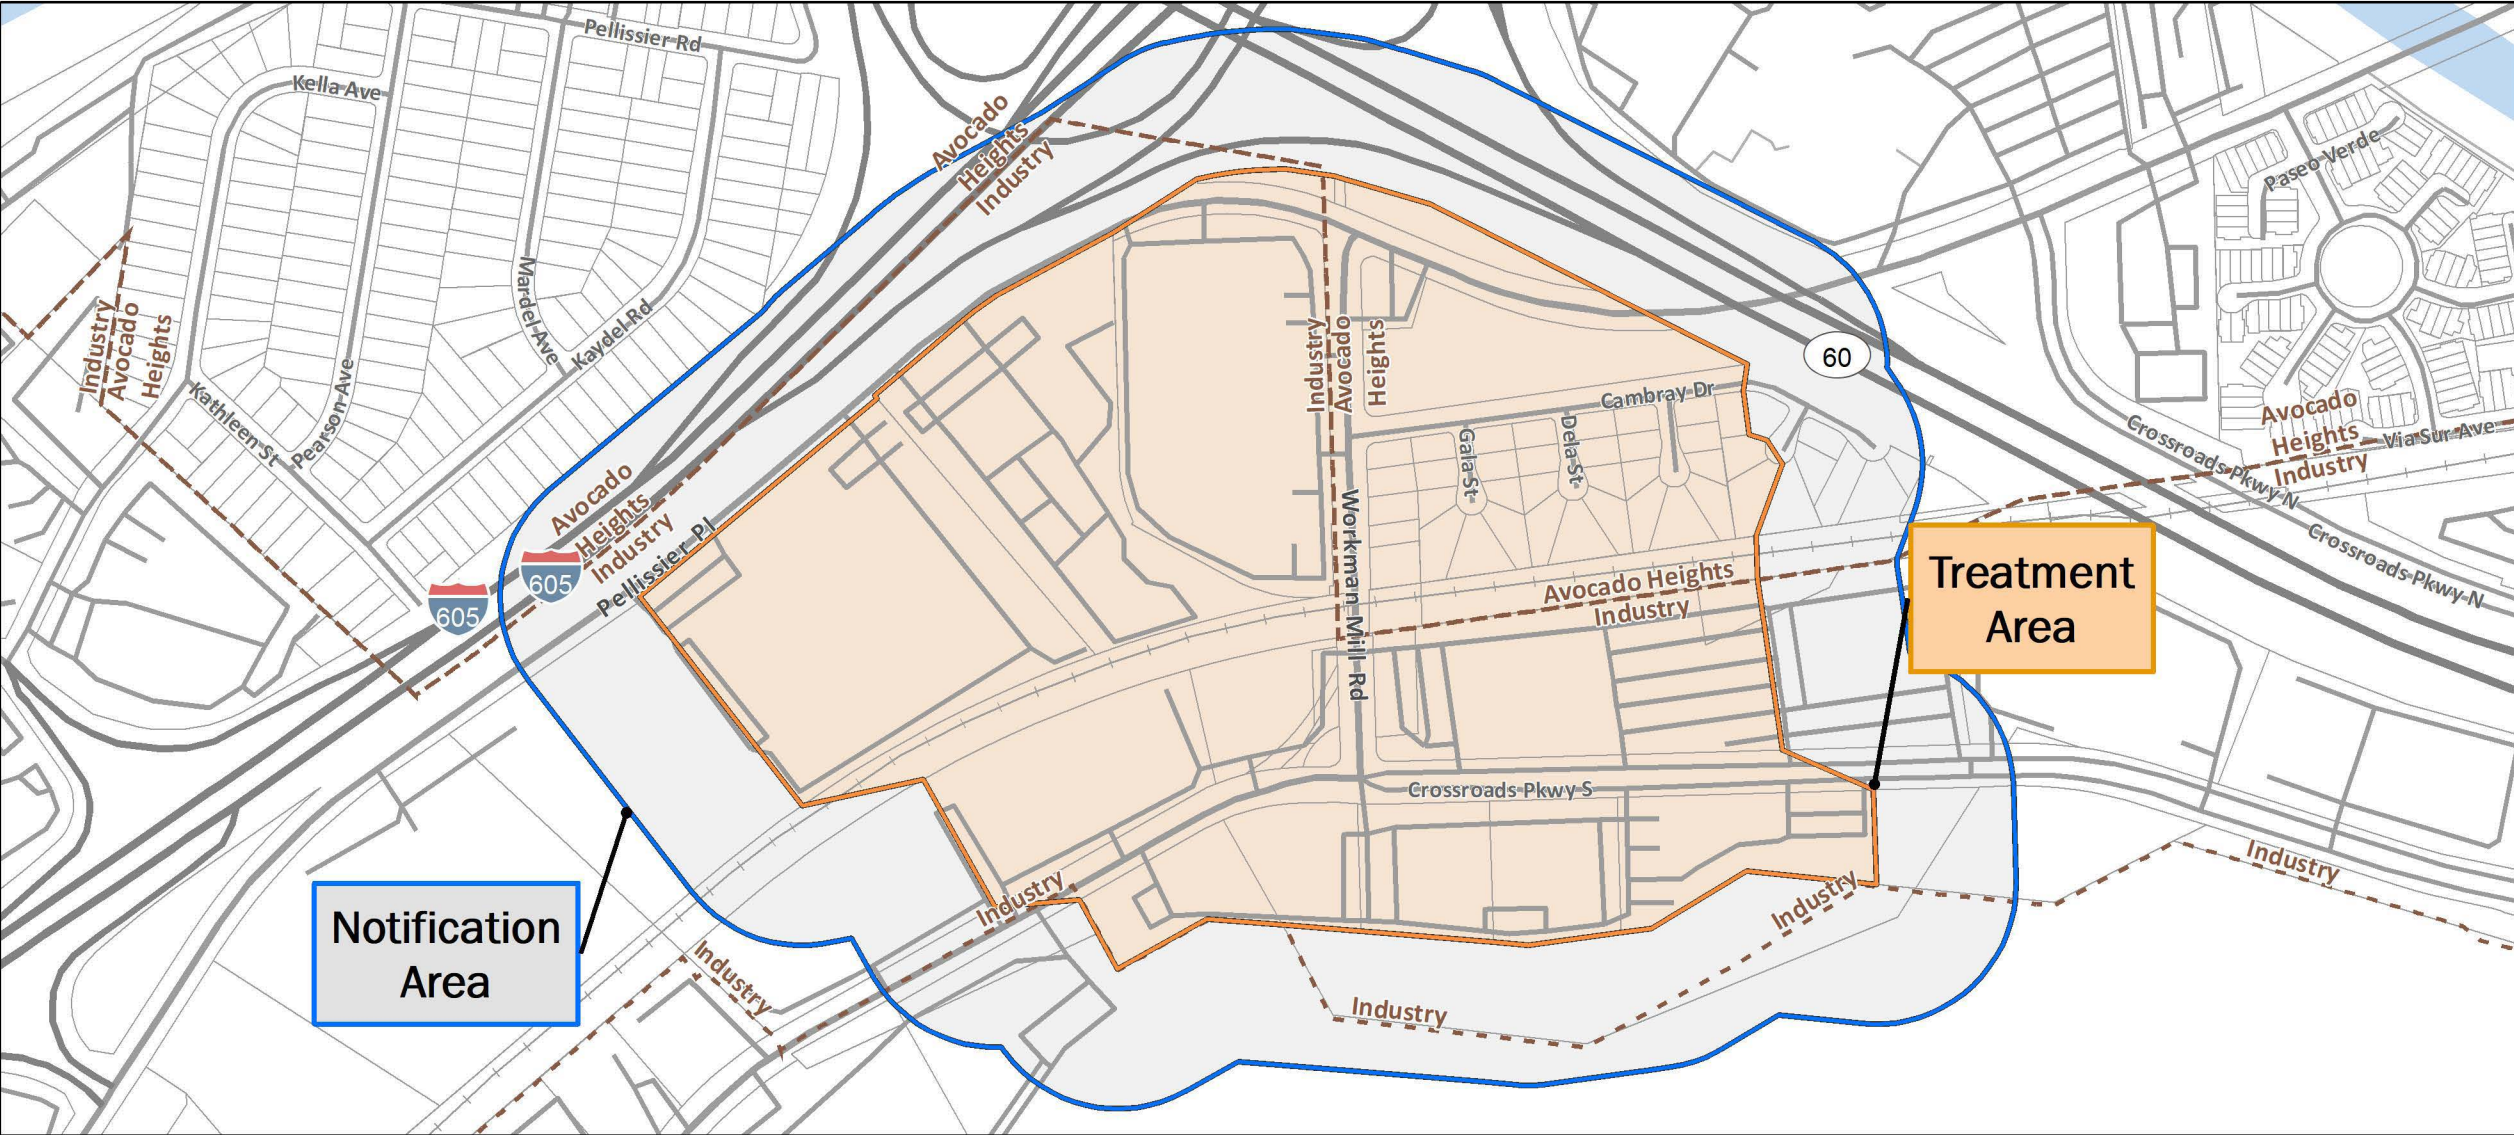

-  Treatment Area
-  Notification Area
-  City or Place Boundary

Asian Citrus Psyllid Treatment
 Public Meeting Map (Page 3) - 03/04/2021
 Monterey Park, Rosemead, South San Gabriel
 Los Angeles County
 Printed 2/17/2021

-  Treatment Area
-  Notification Area
-  City or Place Boundary

Notification Area

Treatment Area

Asian Citrus Psyllid Treatment
 Public Meeting Map (Page 4) - 03/04/2021
 La Puente, Industry, Avocado Heights, West Puente Valley
 Los Angeles County
 Printed 2/17/2021

-  Treatment Area
-  Notification Area
-  City or Place Boundary

Asian Citrus Psyllid Treatment
 Public Meeting Map (Page 5) - 03/04/2021
 Industry, Avocado Heights
 Los Angeles County
 Printed 2/17/2021

-  Treatment Area
-  Notification Area
-  City or Place Boundary

Asian Citrus Psyllid Treatment
 Public Meeting Map (Page 6) - 03/04/2021
 La Puente, Industry, Avocado Heights
 Los Angeles County
 Printed 2/17/2021