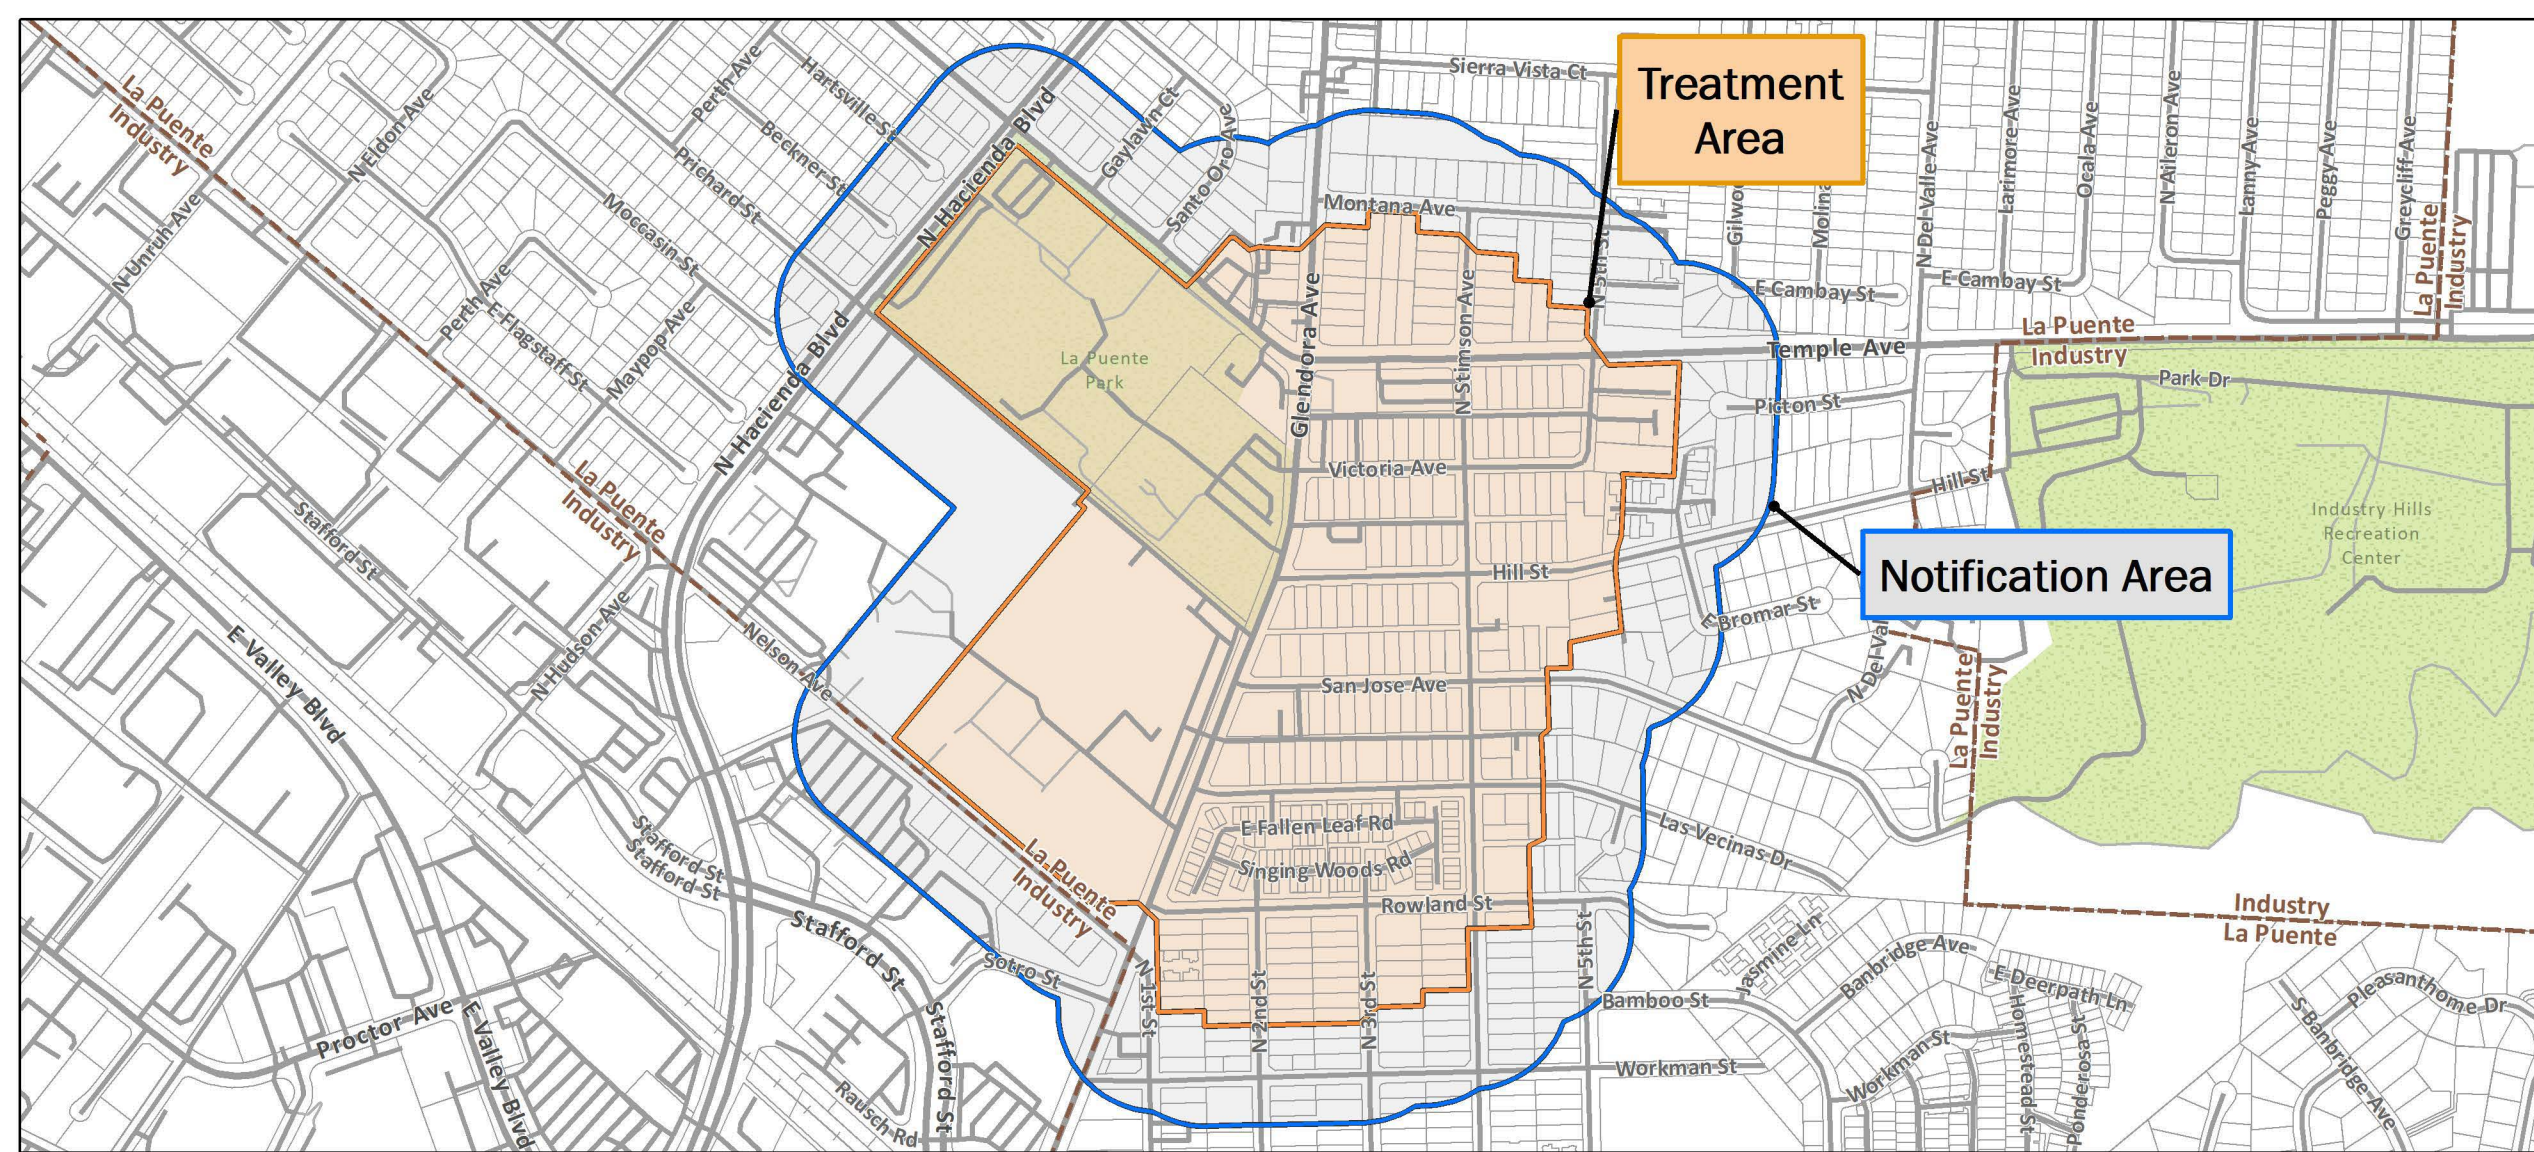

-  Treatment Area
-  Notification Area
-  City or Place Boundary

Notification Area

Treatment Area

Asian Citrus Psyllid Treatment
 Public Meeting Map (Page 4) - 03/04/2021
 La Puente, Industry, Avocado Heights, West Puente Valley
 Los Angeles County
 Printed 2/17/2021

-  Treatment Area
-  Notification Area
-  City or Place Boundary

Asian Citrus Psyllid Treatment
 Public Meeting Map (Page 5) - 03/04/2021
 Industry, Avocado Heights
 Los Angeles County
 Printed 2/17/2021

-  Treatment Area
-  Notification Area
-  City or Place Boundary

Asian Citrus Psyllid Treatment
 Public Meeting Map (Page 6) - 03/04/2021
 La Puente, Industry, Avocado Heights
 Los Angeles County
 Printed 2/17/2021

-  Treatment Area
-  Notification Area
-  City or Place Boundary

Treatment Area

Notification Area

Asian Citrus Psyllid Treatment
 Public Meeting Map (Page 7) - 03/04/2021
 La Puente, Industry, Hacienda Heights
 Los Angeles County
 Printed 2/17/2021