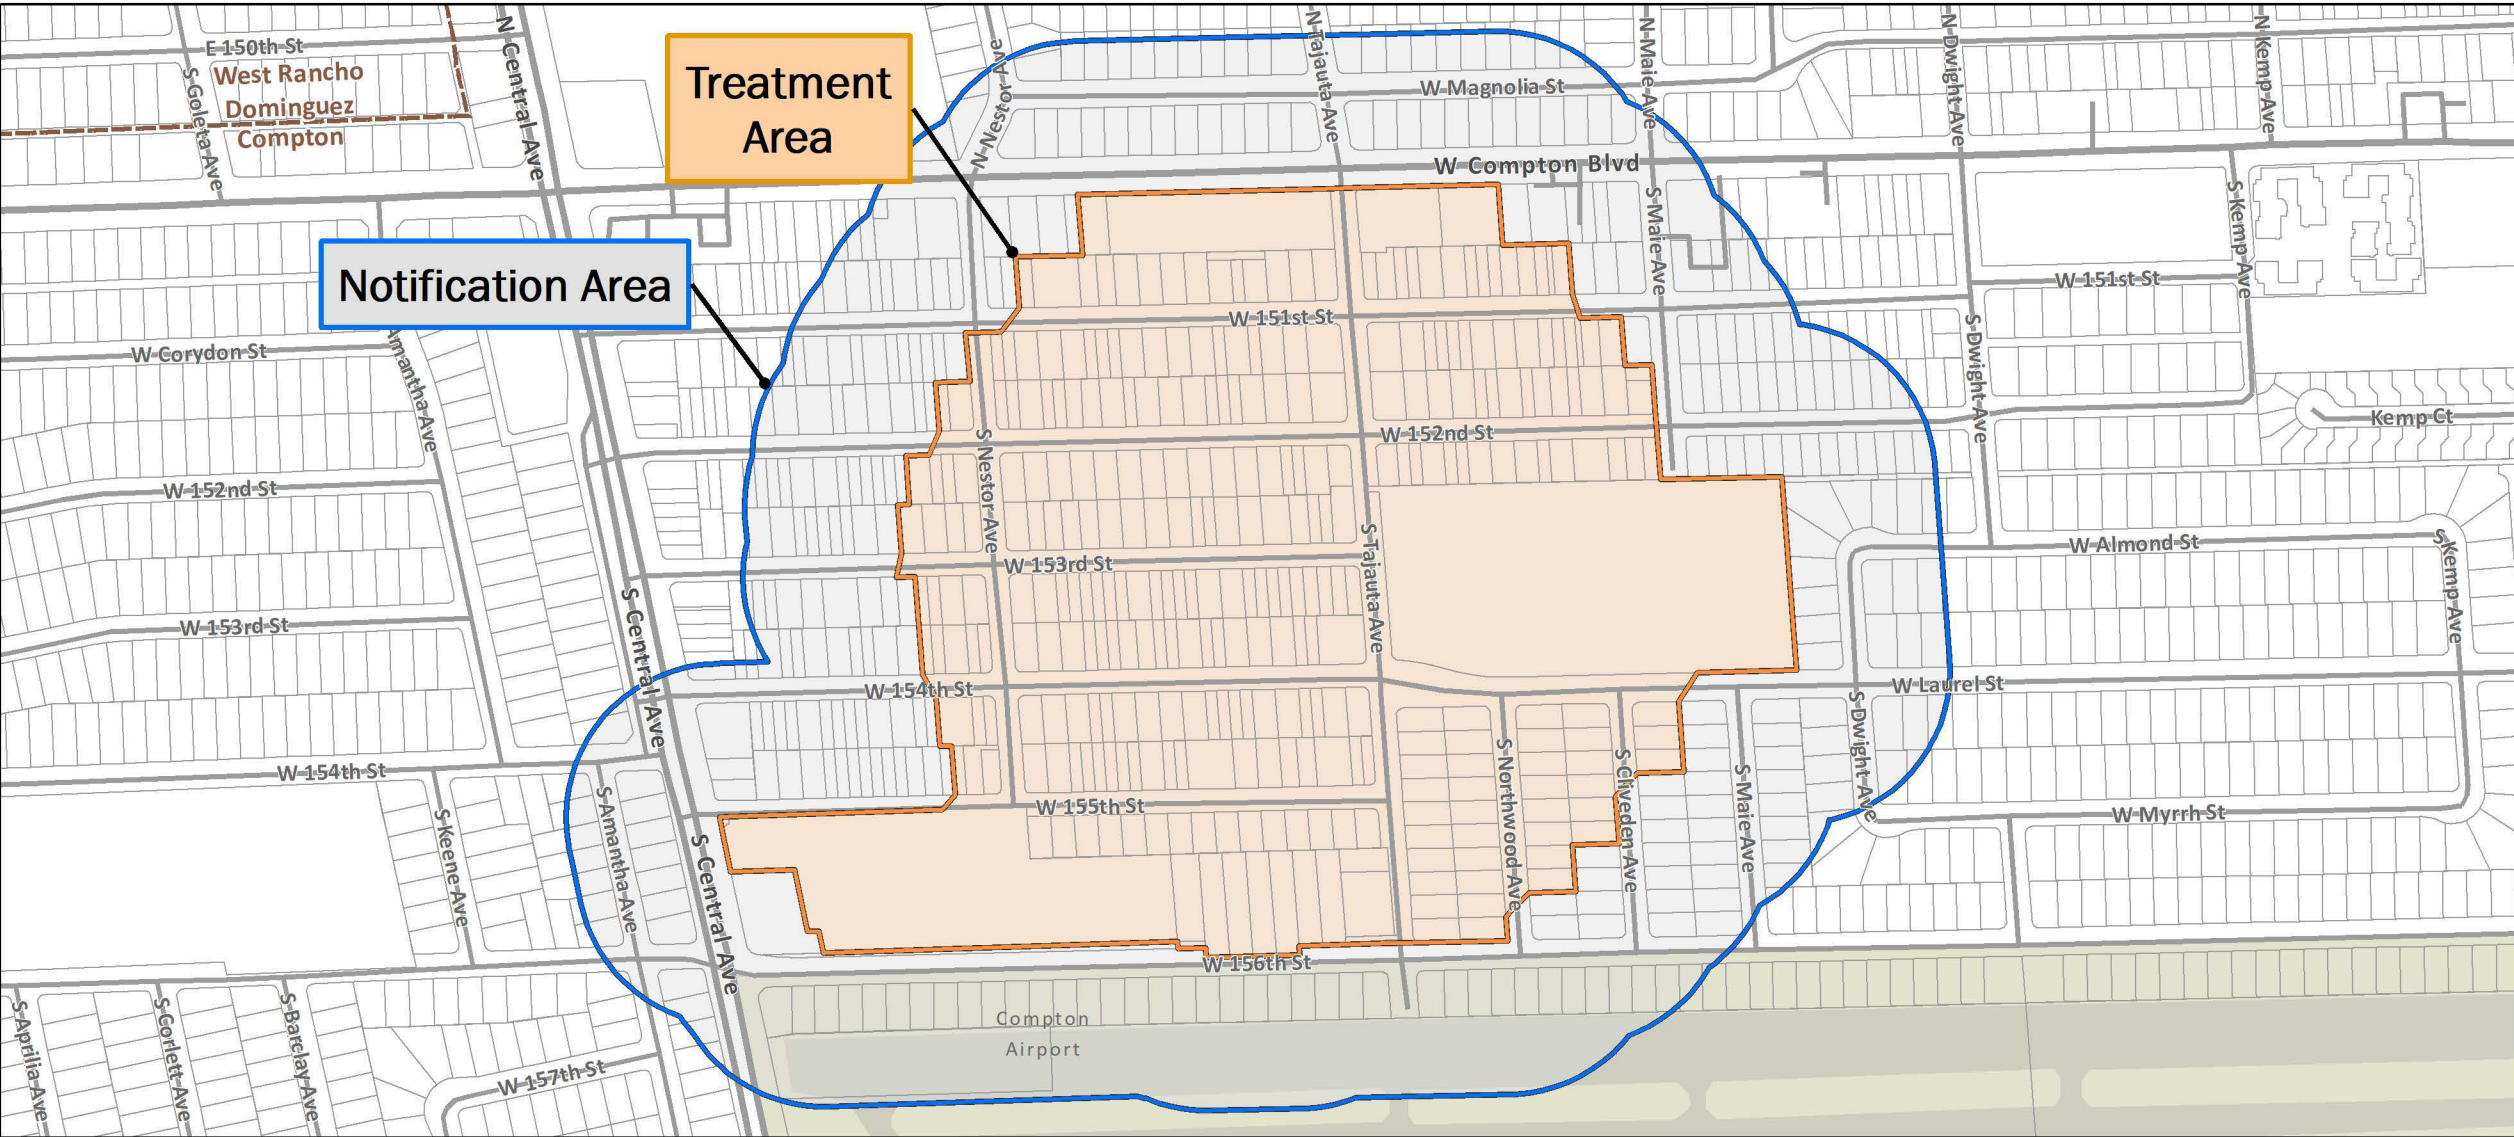

Treatment Area

Notification Area

Asian Citrus Psyllid Treatment
Public Meeting Map (Page 12) - 03/04/2021
Compton, West Rancho Dominguez
Los Angeles County
Printed 2/17/2021

- Treatment Area
- Notification Area
- City or Place Boundary