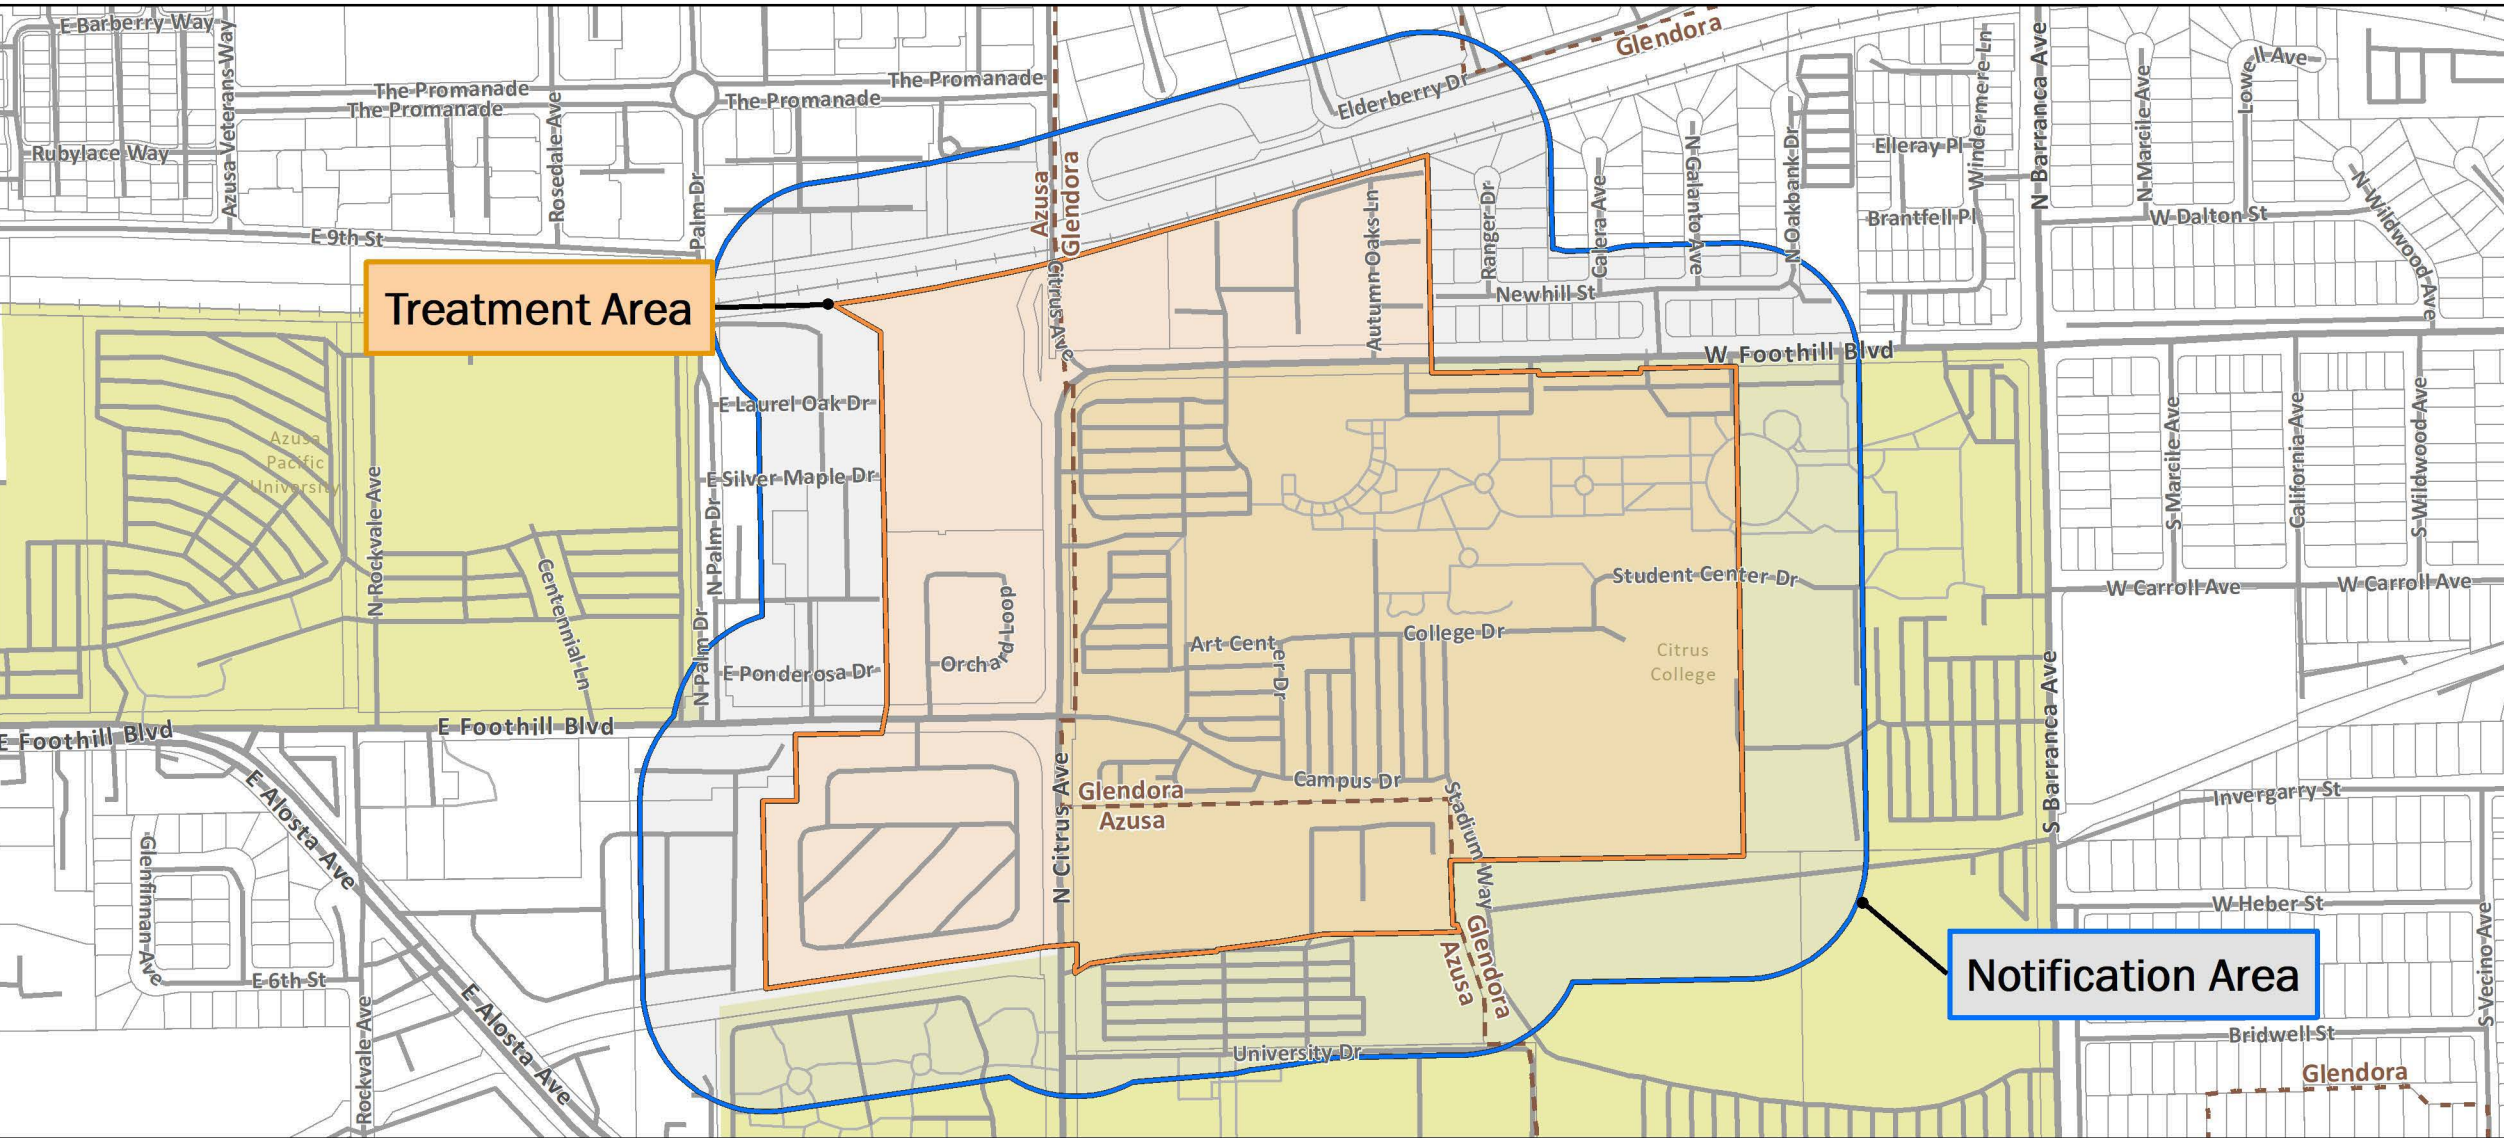

Overview Map 1
 Asian Citrus Psyllid Treatment
 Public Meeting Map - 03/04/2021
 Los Angeles County
 Printed 2/17/2021

-  Treatment Area
-  Notification Area

Asian Citrus Psyllid Treatment
 Public Meeting Map (Page 1) - 03/04/2021
 Glendora, Azusa
 Los Angeles County
 Printed 2/17/2021

-  Treatment Area
-  Notification Area
-  City or Place Boundary

Notification Area

Treatment Area

Asian Citrus Psyllid Treatment
 Public Meeting Map (Page 2) - 03/04/2021
 Temple City, Rosemead, El Monte
 Los Angeles County
 Printed 2/17/2021

-  Treatment Area
-  Notification Area
-  City or Place Boundary

Asian Citrus Psyllid Treatment
 Public Meeting Map (Page 3) - 03/04/2021
 Monterey Park, Rosemead, South San Gabriel
 Los Angeles County
 Printed 2/17/2021

-  Treatment Area
-  Notification Area
-  City or Place Boundary

Notification Area

Treatment Area

Asian Citrus Psyllid Treatment
 Public Meeting Map (Page 4) - 03/04/2021
 La Puente, Industry, Avocado Heights, West Puente Valley
 Los Angeles County
 Printed 2/17/2021