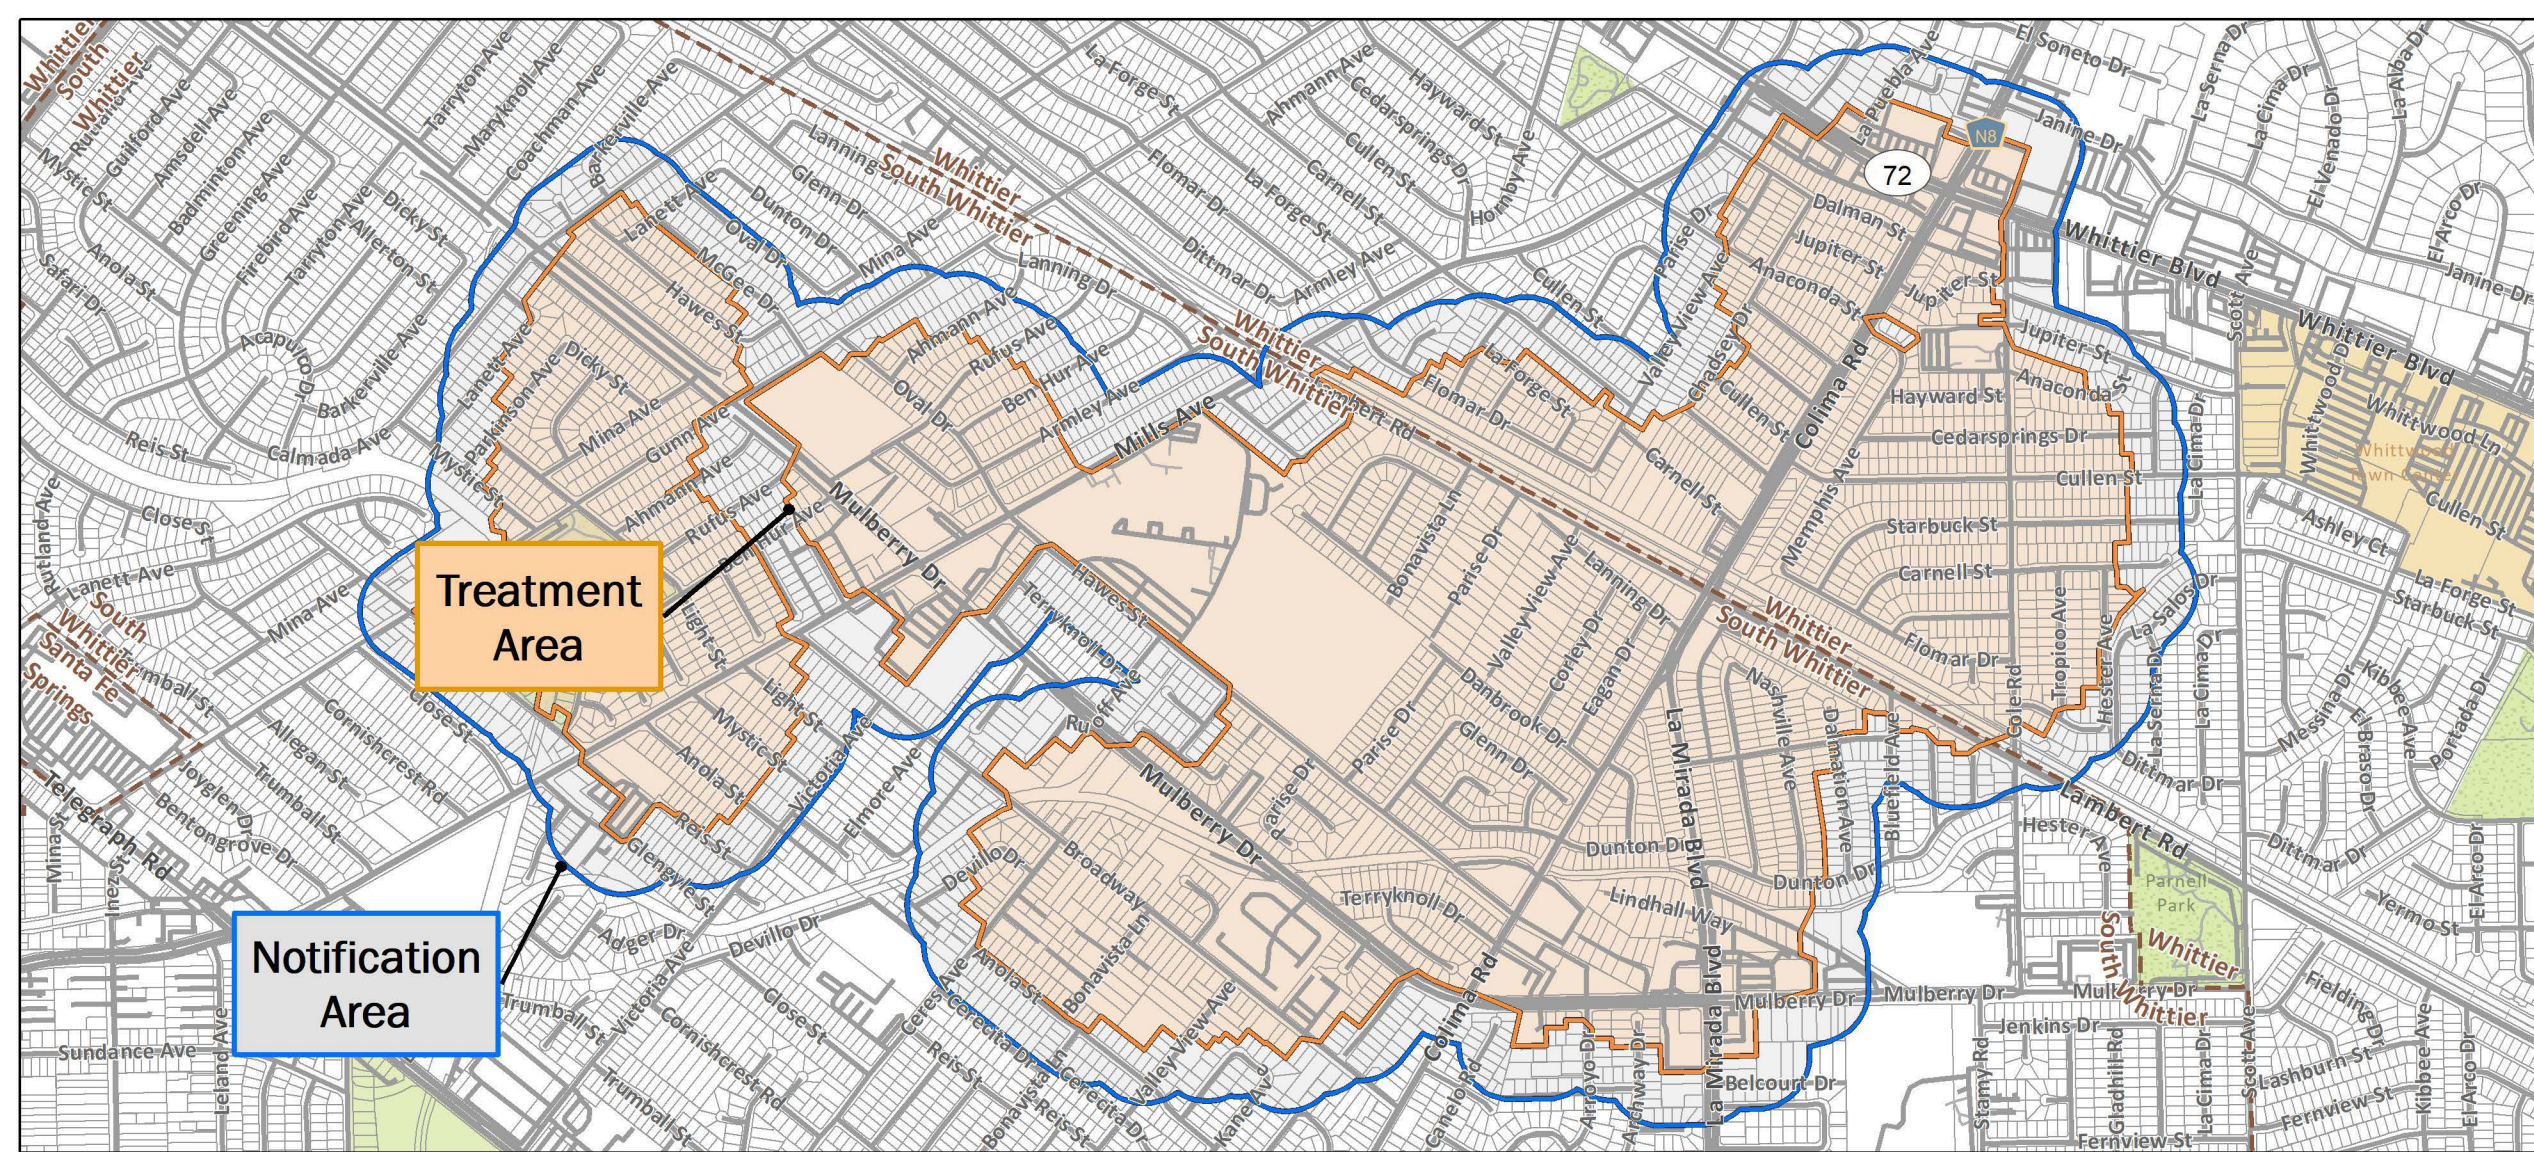

-  Treatment Area
-  Notification Area
-  City or Place Boundary

Notification Area

Treatment Area

Asian Citrus Psyllid Treatment
 Public Meeting Map (Page 9) - 03/04/2021
 Whittier
 Los Angeles County
 Printed 2/17/2021

-  Treatment Area
-  Notification Area
-  City or Place Boundary

Treatment Area

Notification Area

Asian Citrus Psyllid Treatment
 Public Meeting Map (Page 10) - 03/04/2021
 Santa Fe Springs, Whittier, West Whittier-Los Nietos
 Los Angeles County
 Printed 2/17/2021

-  Treatment Area
-  Notification Area
-  City or Place Boundary

Treatment Area

Notification Area

Asian Citrus Psyllid Treatment
 Public Meeting Map (Page 11) - 03/04/2021
 Santa Fe Springs, Whittier, South Whittier
 Los Angeles County