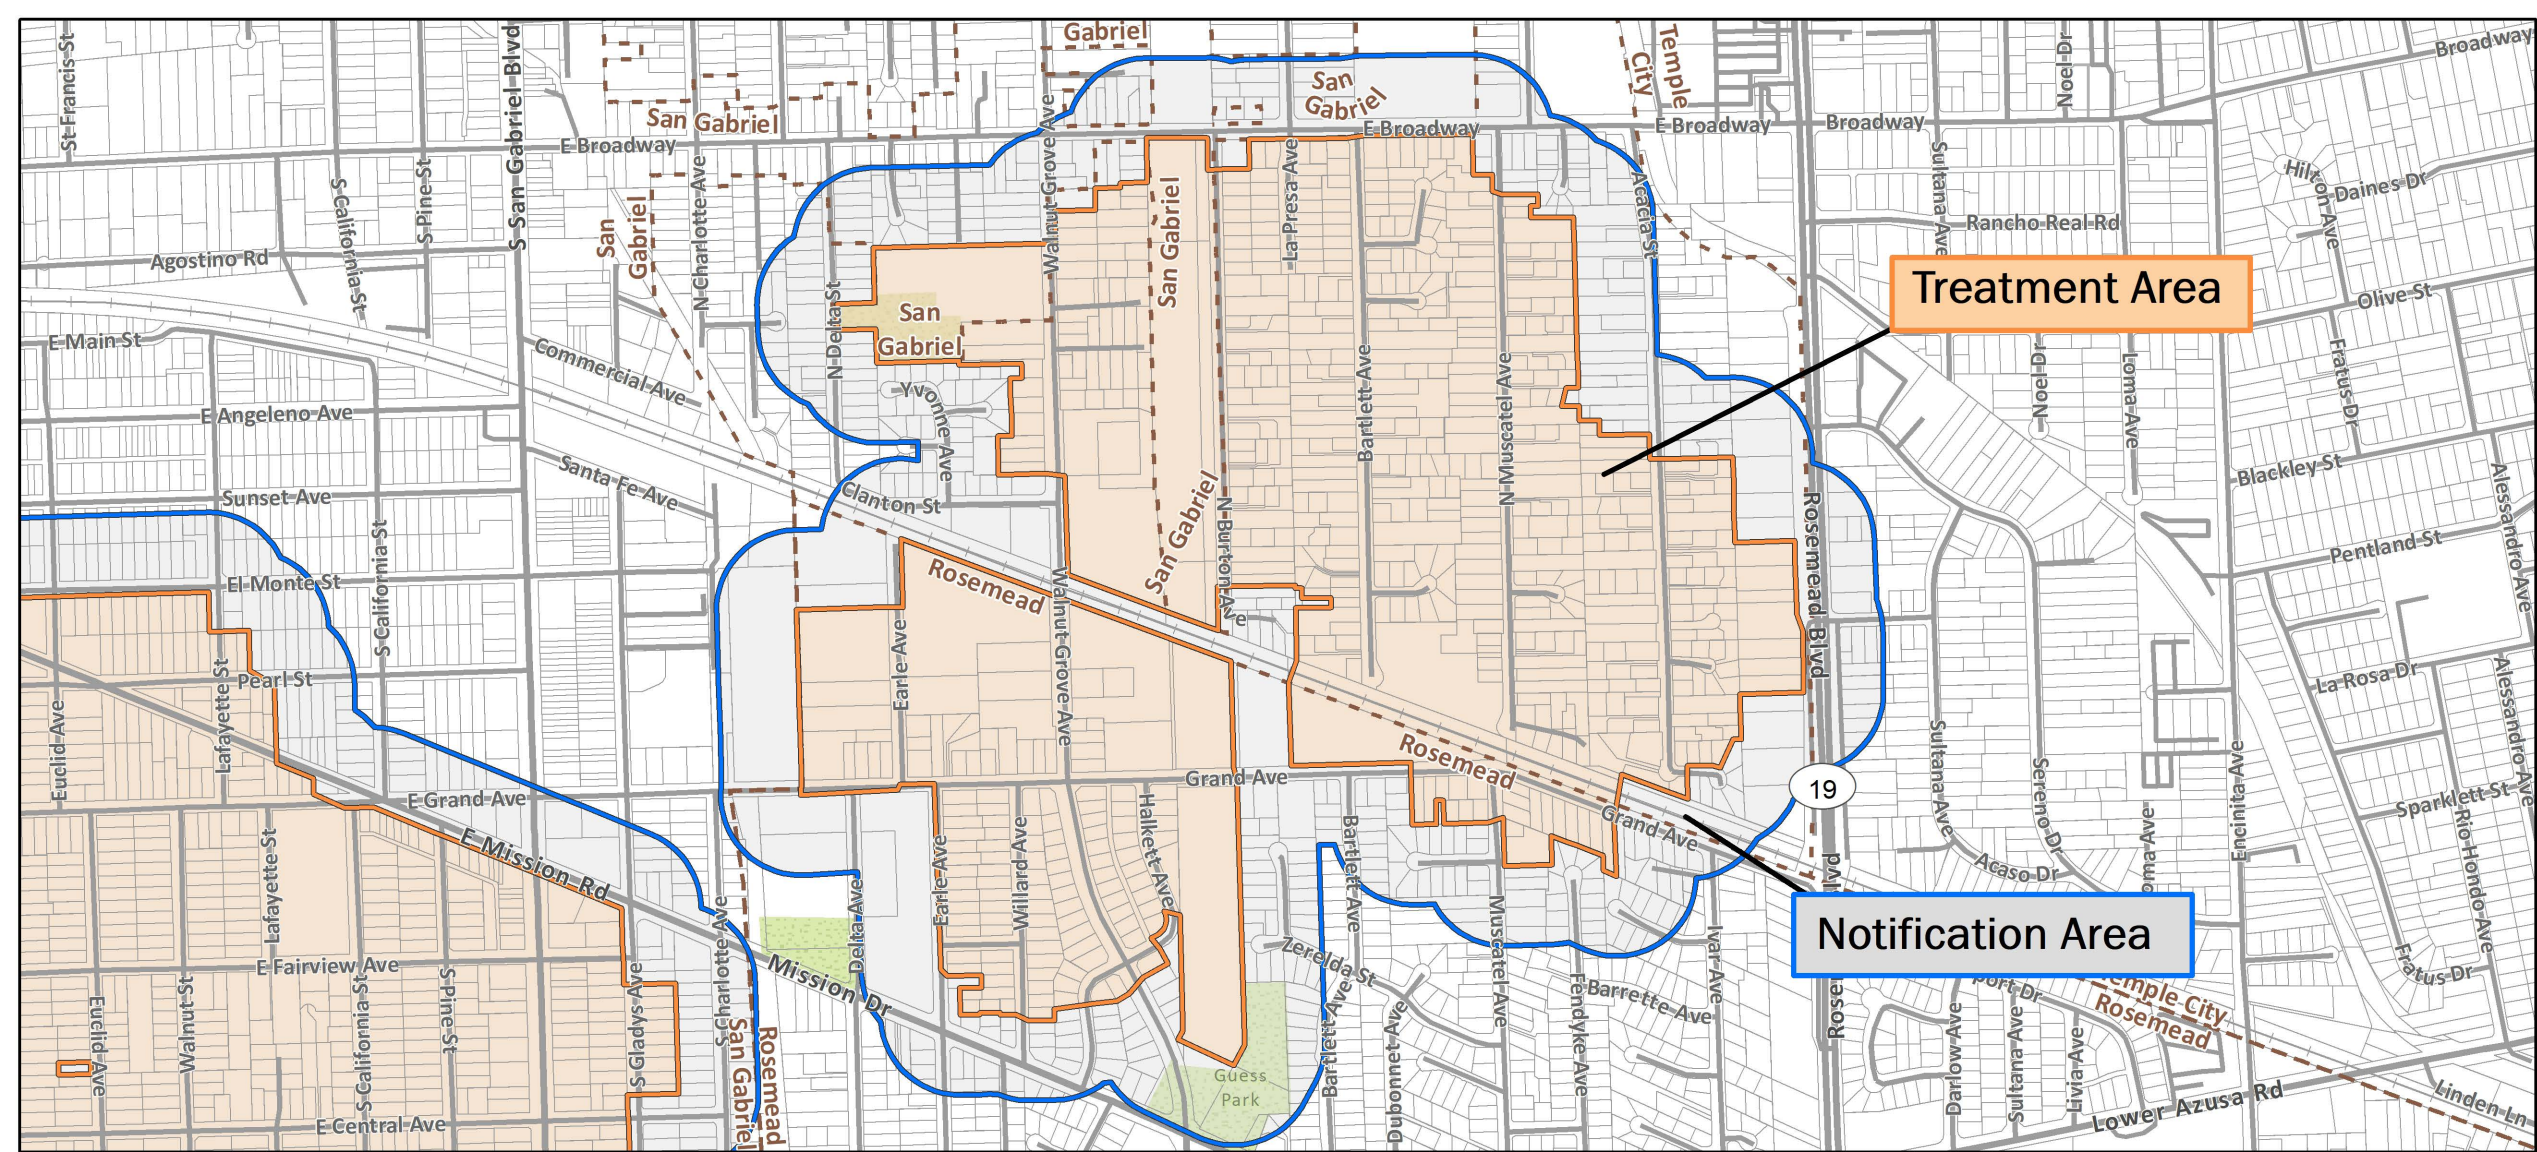

Overview 1
 Asian Citrus Psyllid Treatment
 Public Meeting Map - 06/07/2021
 Los Angeles County
 Printed 5/25/2021

-  250m Treatment Area
-  Notification Area

Overview 2
 Asian Citrus Psyllid Treatment
 Public Meeting Map - 06/07/2021
 Los Angeles County
 Printed 5/25/2021

-  250m Treatment Area
-  Notification Area

Asian Citrus Psyllid Treatment
 Public Meeting Map (Page 1) - 06/07/2021
 San Gabriel, Rosemead
 Los Angeles County
 Printed 5/21/2021

-  Treatment Area
-  Notification Area
-  City or Place Boundary

Asian Citrus Psyllid Treatment
 Public Meeting Map (Page 2) - 06/07/2021
 San Gabriel, Alhambra, Rosemead
 Los Angeles County
 Printed 5/21/2021

-  Treatment Area
-  Notification Area
-  City or Place Boundary

Treatment Area

Notification Area

Asian Citrus Psyllid Treatment
 Public Meeting Map (Page 6) - 06/07/2021
 Montebello, Pico Rivera, Whittier
 Los Angeles County
 Printed 5/21/2021

-  Treatment Area
-  Notification Area
-  City or Place Boundary