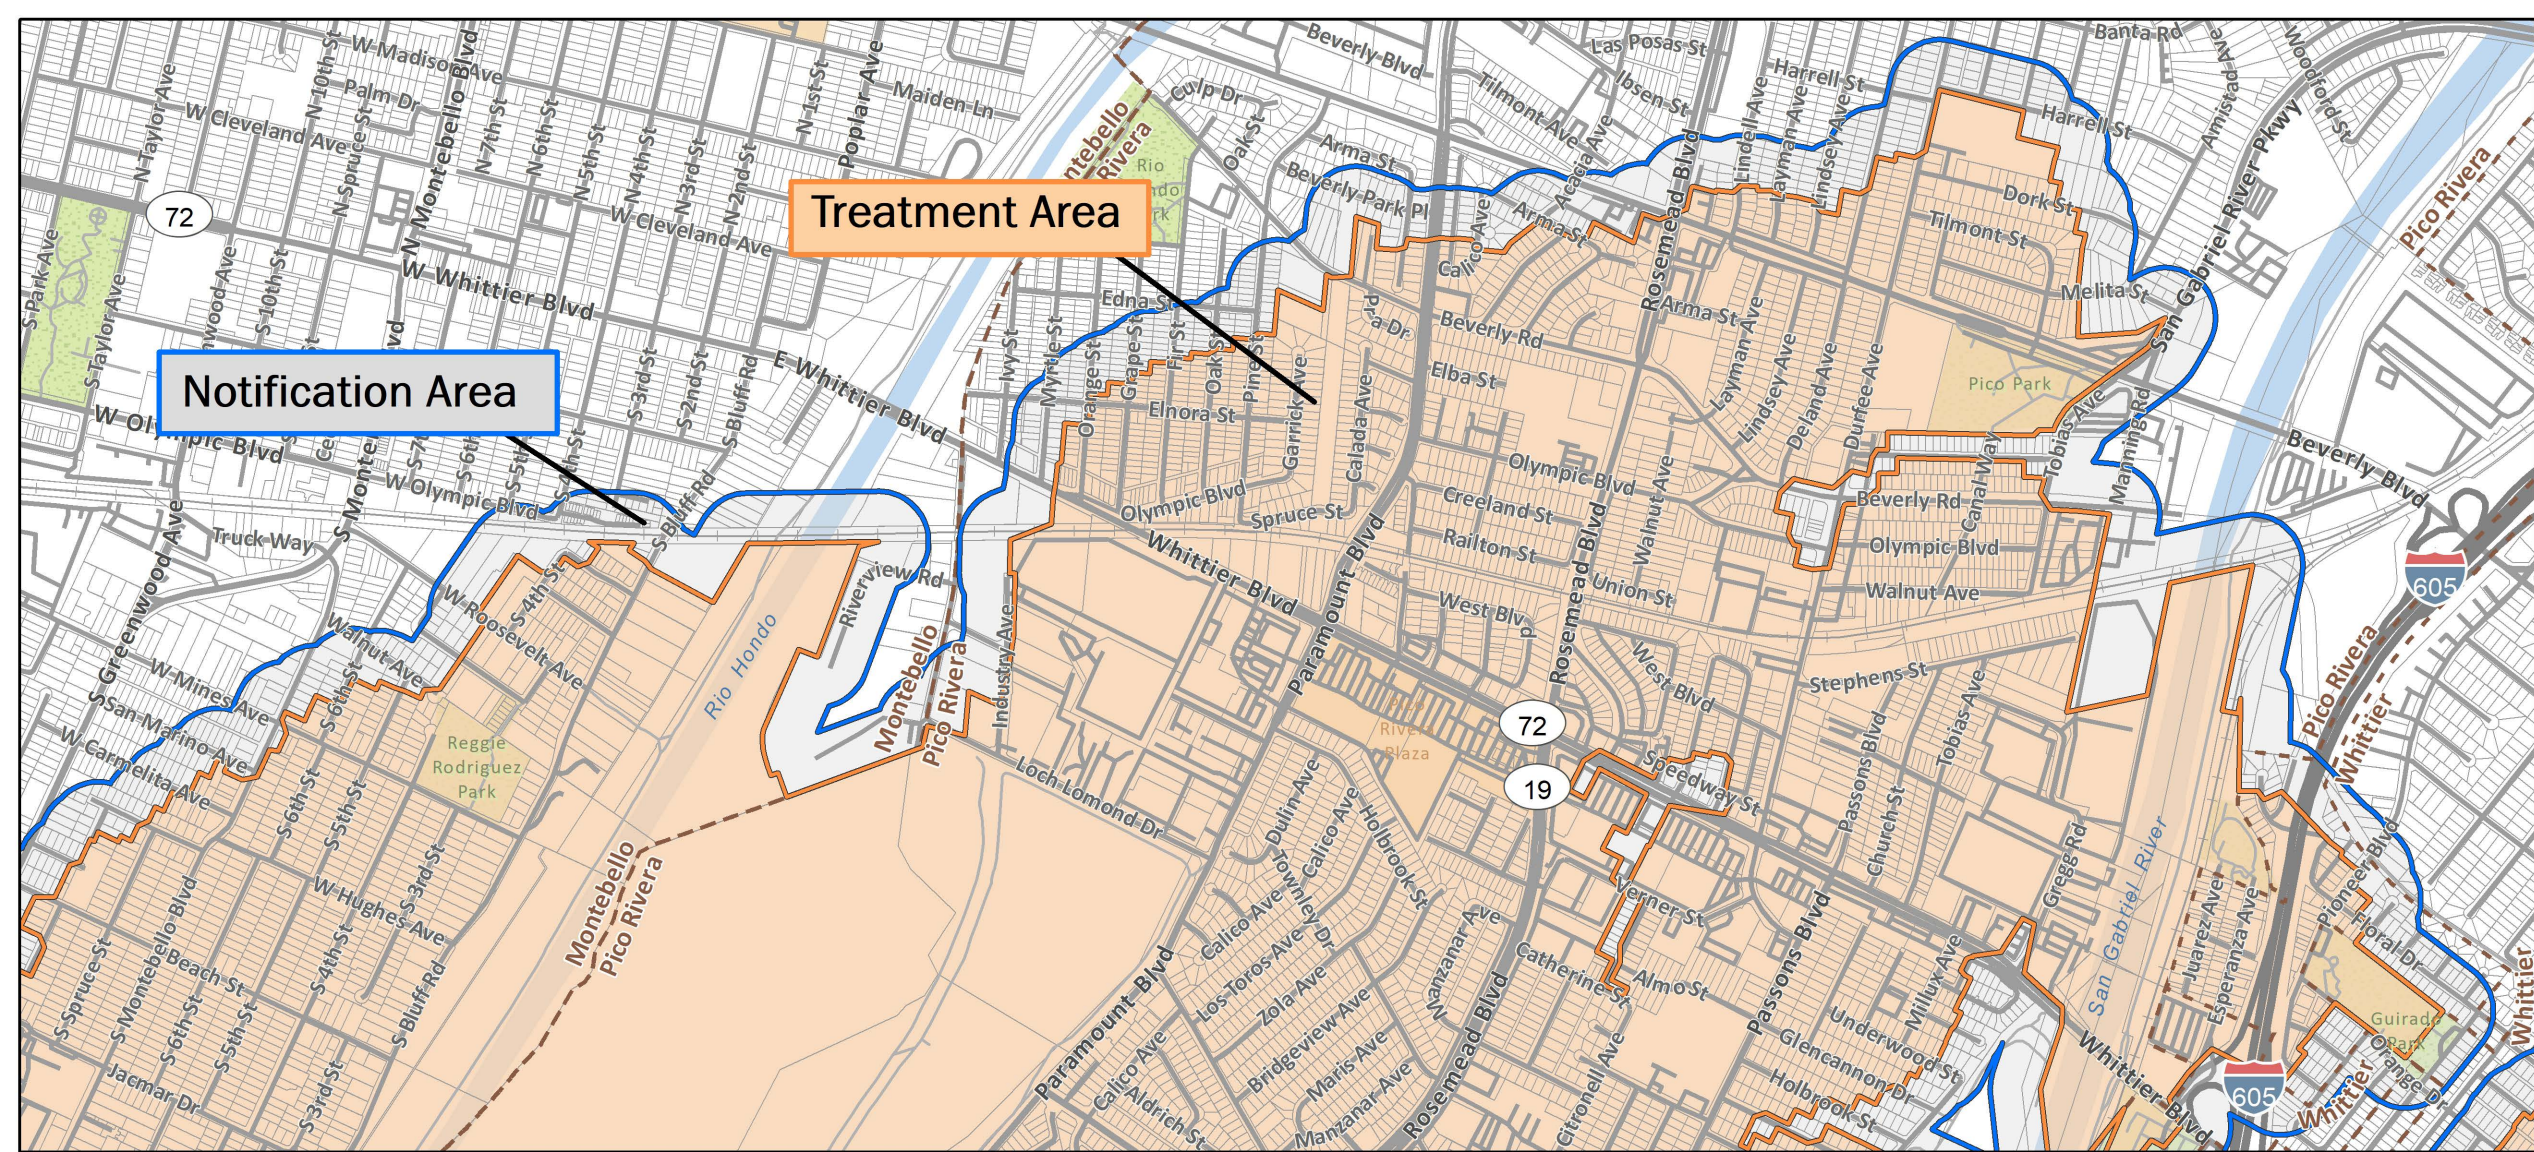

Treatment Area

Notification Area

Asian Citrus Psyllid Treatment
 Public Meeting Map (Page 3) - 06/07/2021
 El Monte
 Los Angeles County
 Printed 5/21/2021

-  Treatment Area
-  Notification Area
-  City or Place Boundary

Asian Citrus Psyllid Treatment
 Public Meeting Map (Page 4) - 06/07/2021
 Hacienda Heights, Industry
 Los Angeles County
 Printed 5/21/2021

-  Treatment Area
-  Notification Area
-  City or Place Boundary

Asian Citrus Psyllid Treatment
 Public Meeting Map (Page 5) - 06/07/2021
 Montebello, Pico Rivera, Whittier
 Los Angeles County
 Printed 5/21/2021

-  Treatment Area
-  Notification Area
-  City or Place Boundary

Treatment Area

Notification Area

Asian Citrus Psyllid Treatment
 Public Meeting Map (Page 6) - 06/07/2021
 Montebello, Pico Rivera, Whittier
 Los Angeles County
 Printed 5/21/2021

-  Treatment Area
-  Notification Area
-  City or Place Boundary