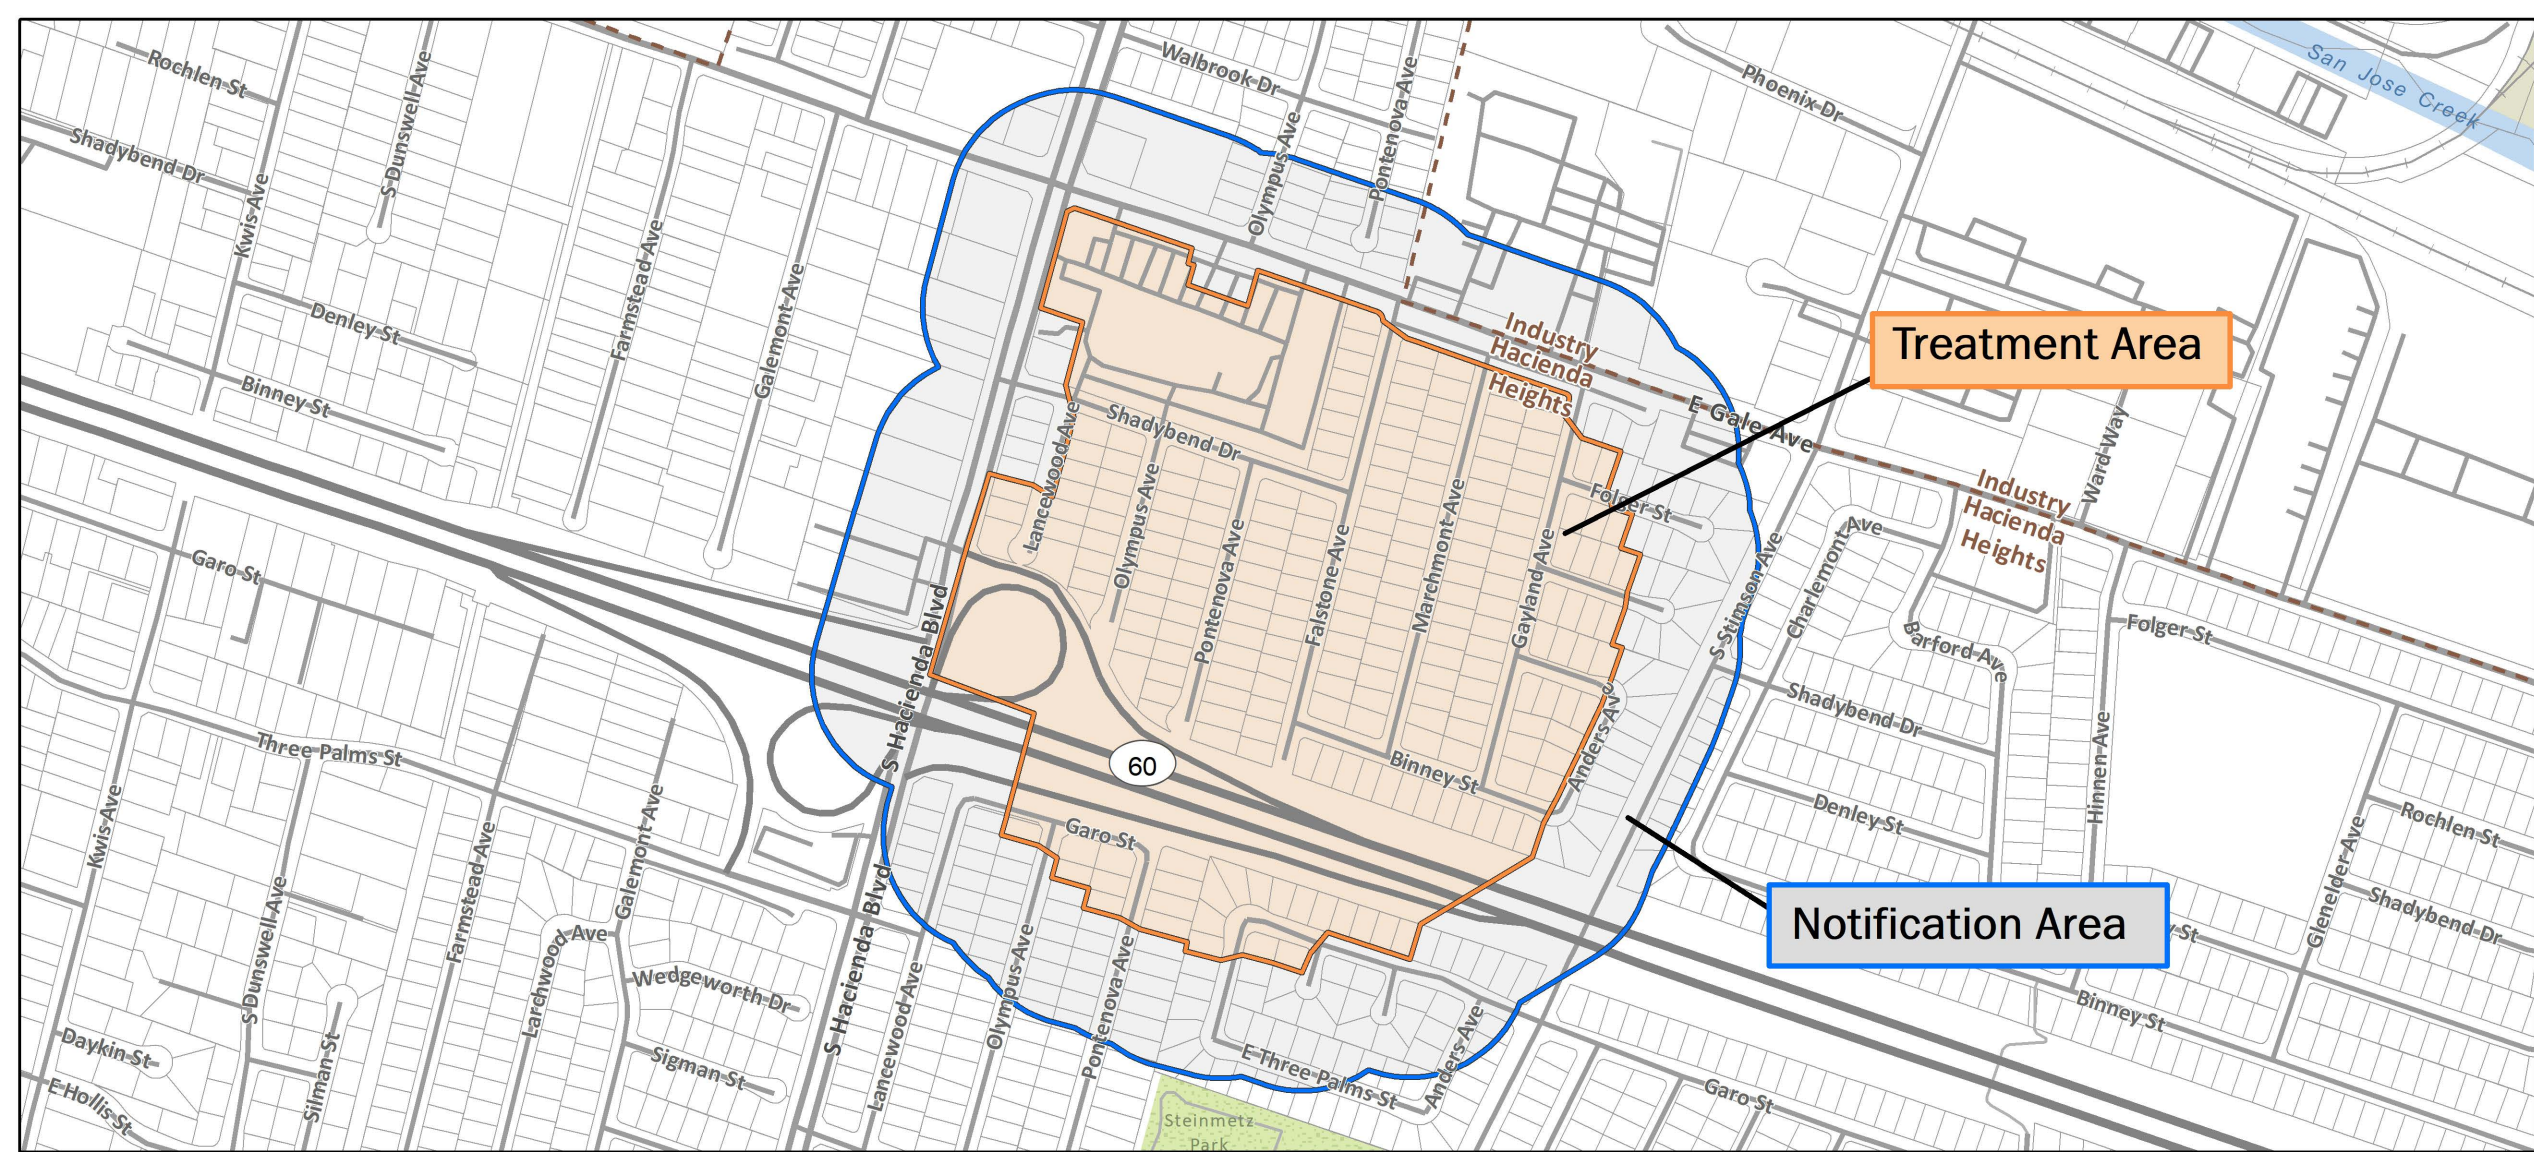

-  250m Treatment Area
-  Notification Area

Asian Citrus Psyllid Treatment
 Public Meeting Map (Page 1) - 06/07/2021
 San Gabriel, Rosemead
 Los Angeles County
 Printed 5/21/2021

-  Treatment Area
-  Notification Area
-  City or Place Boundary

Asian Citrus Psyllid Treatment
 Public Meeting Map (Page 2) - 06/07/2021
 San Gabriel, Alhambra, Rosemead
 Los Angeles County
 Printed 5/21/2021

-  Treatment Area
-  Notification Area
-  City or Place Boundary

Treatment Area

Notification Area

Asian Citrus Psyllid Treatment
 Public Meeting Map (Page 3) - 06/07/2021
 El Monte
 Los Angeles County
 Printed 5/21/2021

-  Treatment Area
-  Notification Area
-  City or Place Boundary

Asian Citrus Psyllid Treatment
 Public Meeting Map (Page 4) - 06/07/2021
 Hacienda Heights, Industry
 Los Angeles County
 Printed 5/21/2021

-  Treatment Area
-  Notification Area
-  City or Place Boundary