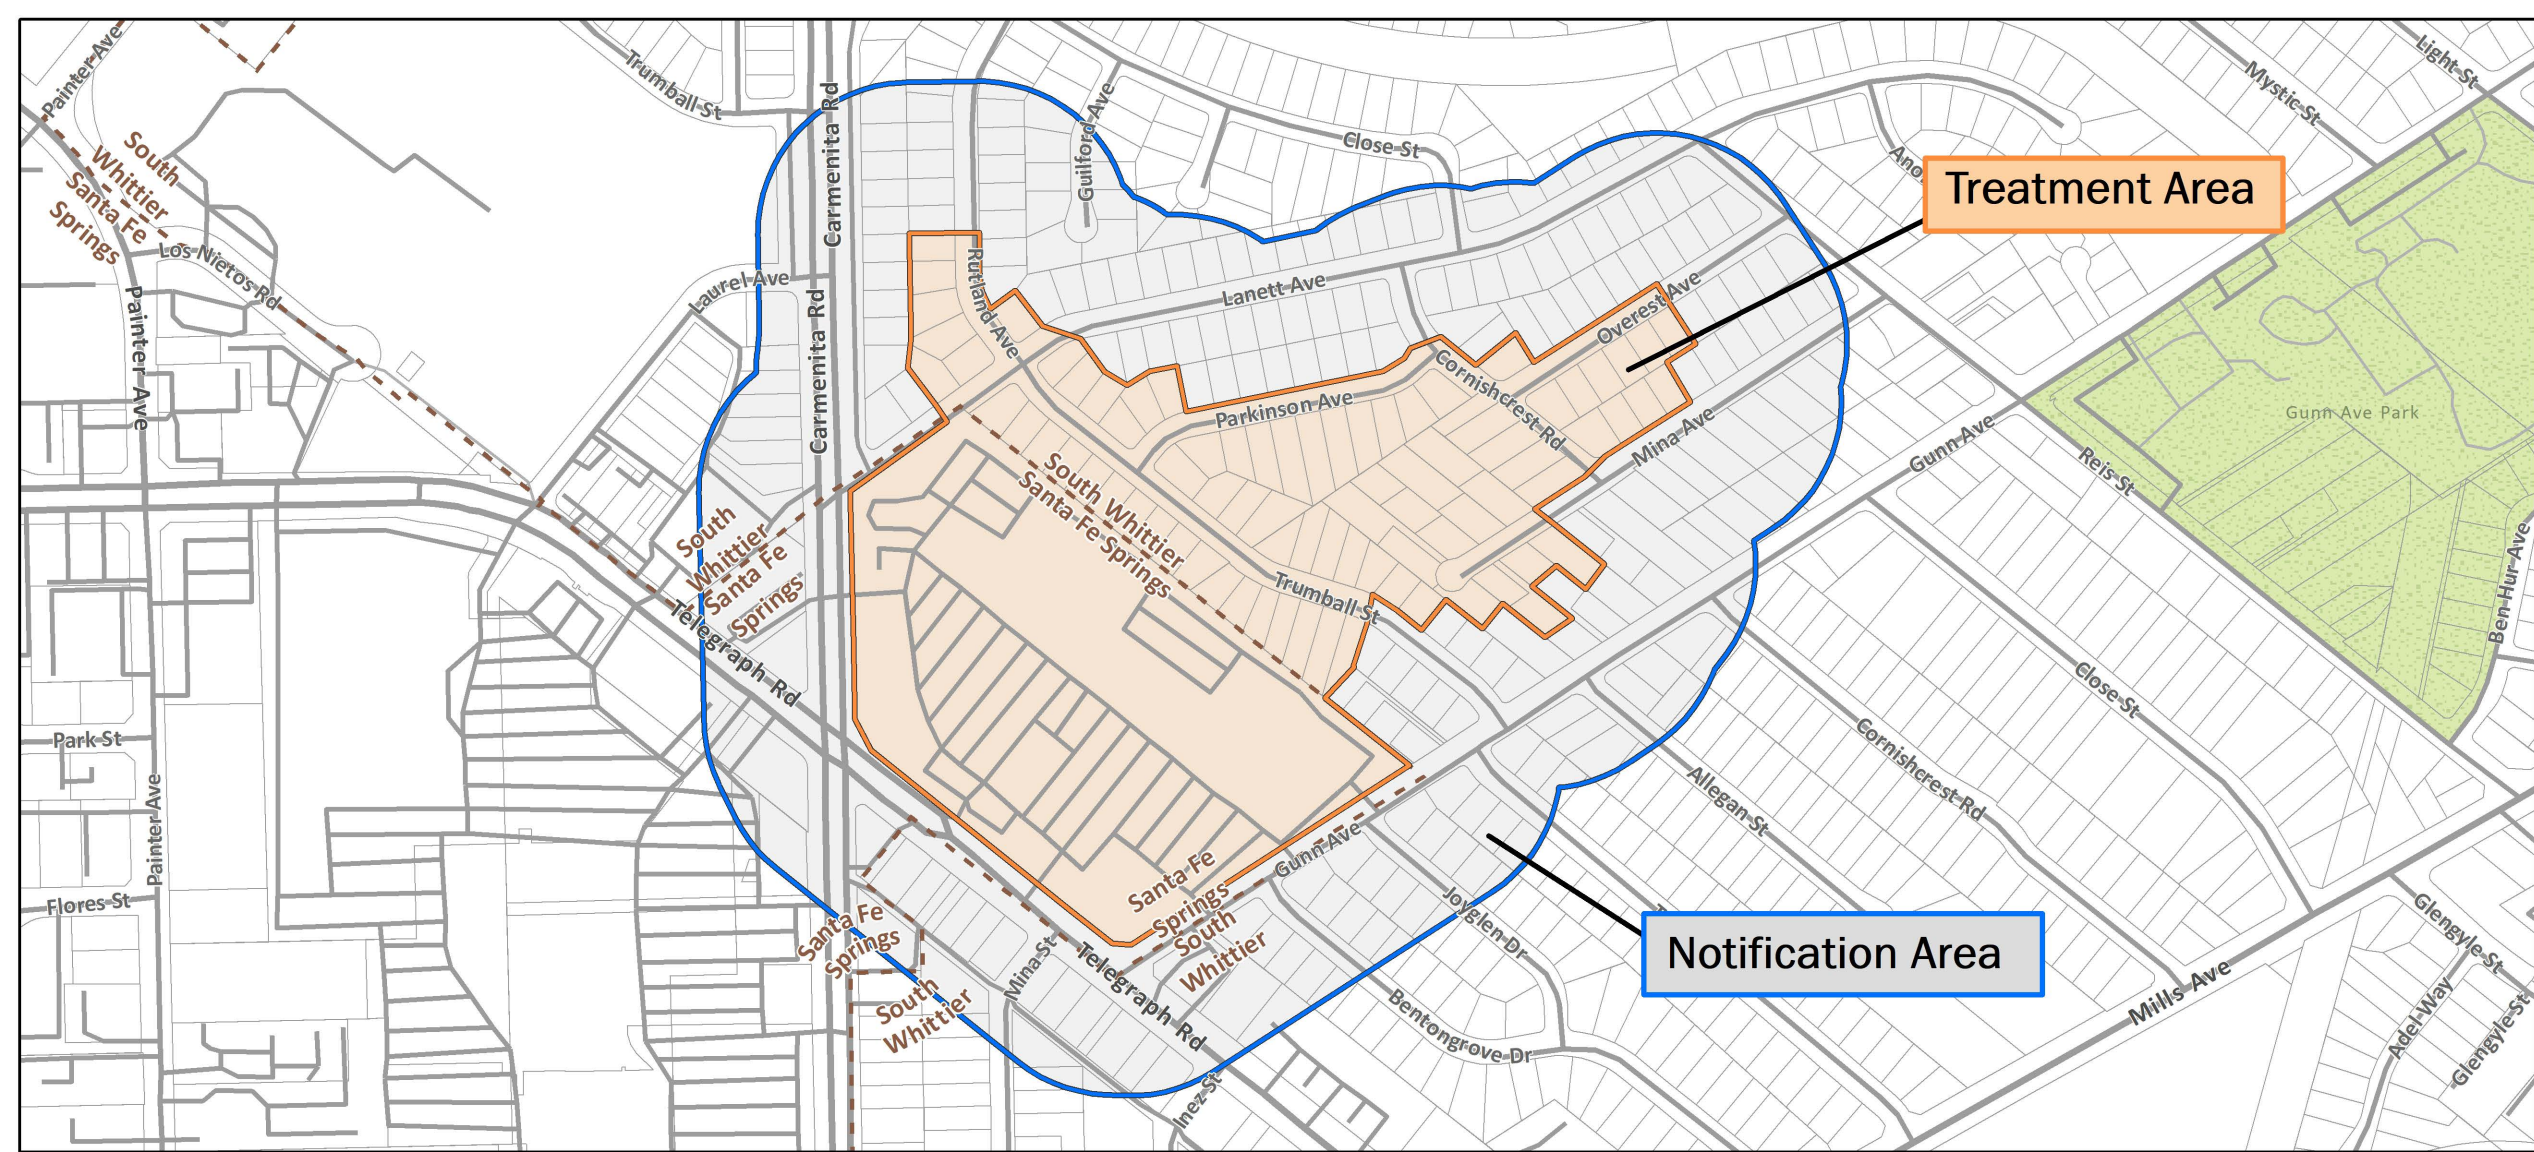

Asian Citrus Psyllid Treatment
 Public Meeting Map (Page 5) - 06/07/2021
 Montebello, Pico Rivera, Whittier
 Los Angeles County
 Printed 5/21/2021

-  Treatment Area
-  Notification Area
-  City or Place Boundary

Treatment Area

Notification Area

Asian Citrus Psyllid Treatment
 Public Meeting Map (Page 6) - 06/07/2021
 Montebello, Pico Rivera, Whittier
 Los Angeles County
 Printed 5/21/2021

-  Treatment Area
-  Notification Area
-  City or Place Boundary

Asian Citrus Psyllid Treatment
 Public Meeting Map (Page 7) - 06/07/2021
 Los Angeles
 Los Angeles County
 Printed 5/21/2021

-  Treatment Area
-  Notification Area
-  City or Place Boundary

Treatment Area

Notification Area

Asian Citrus Psyllid Treatment
 Public Meeting Map (Page 8) - 06/07/2021
 South Whittier, Santa Fe Springs
 Los Angeles County
 Printed 5/21/2021

-  Treatment Area
-  Notification Area
-  City or Place Boundary