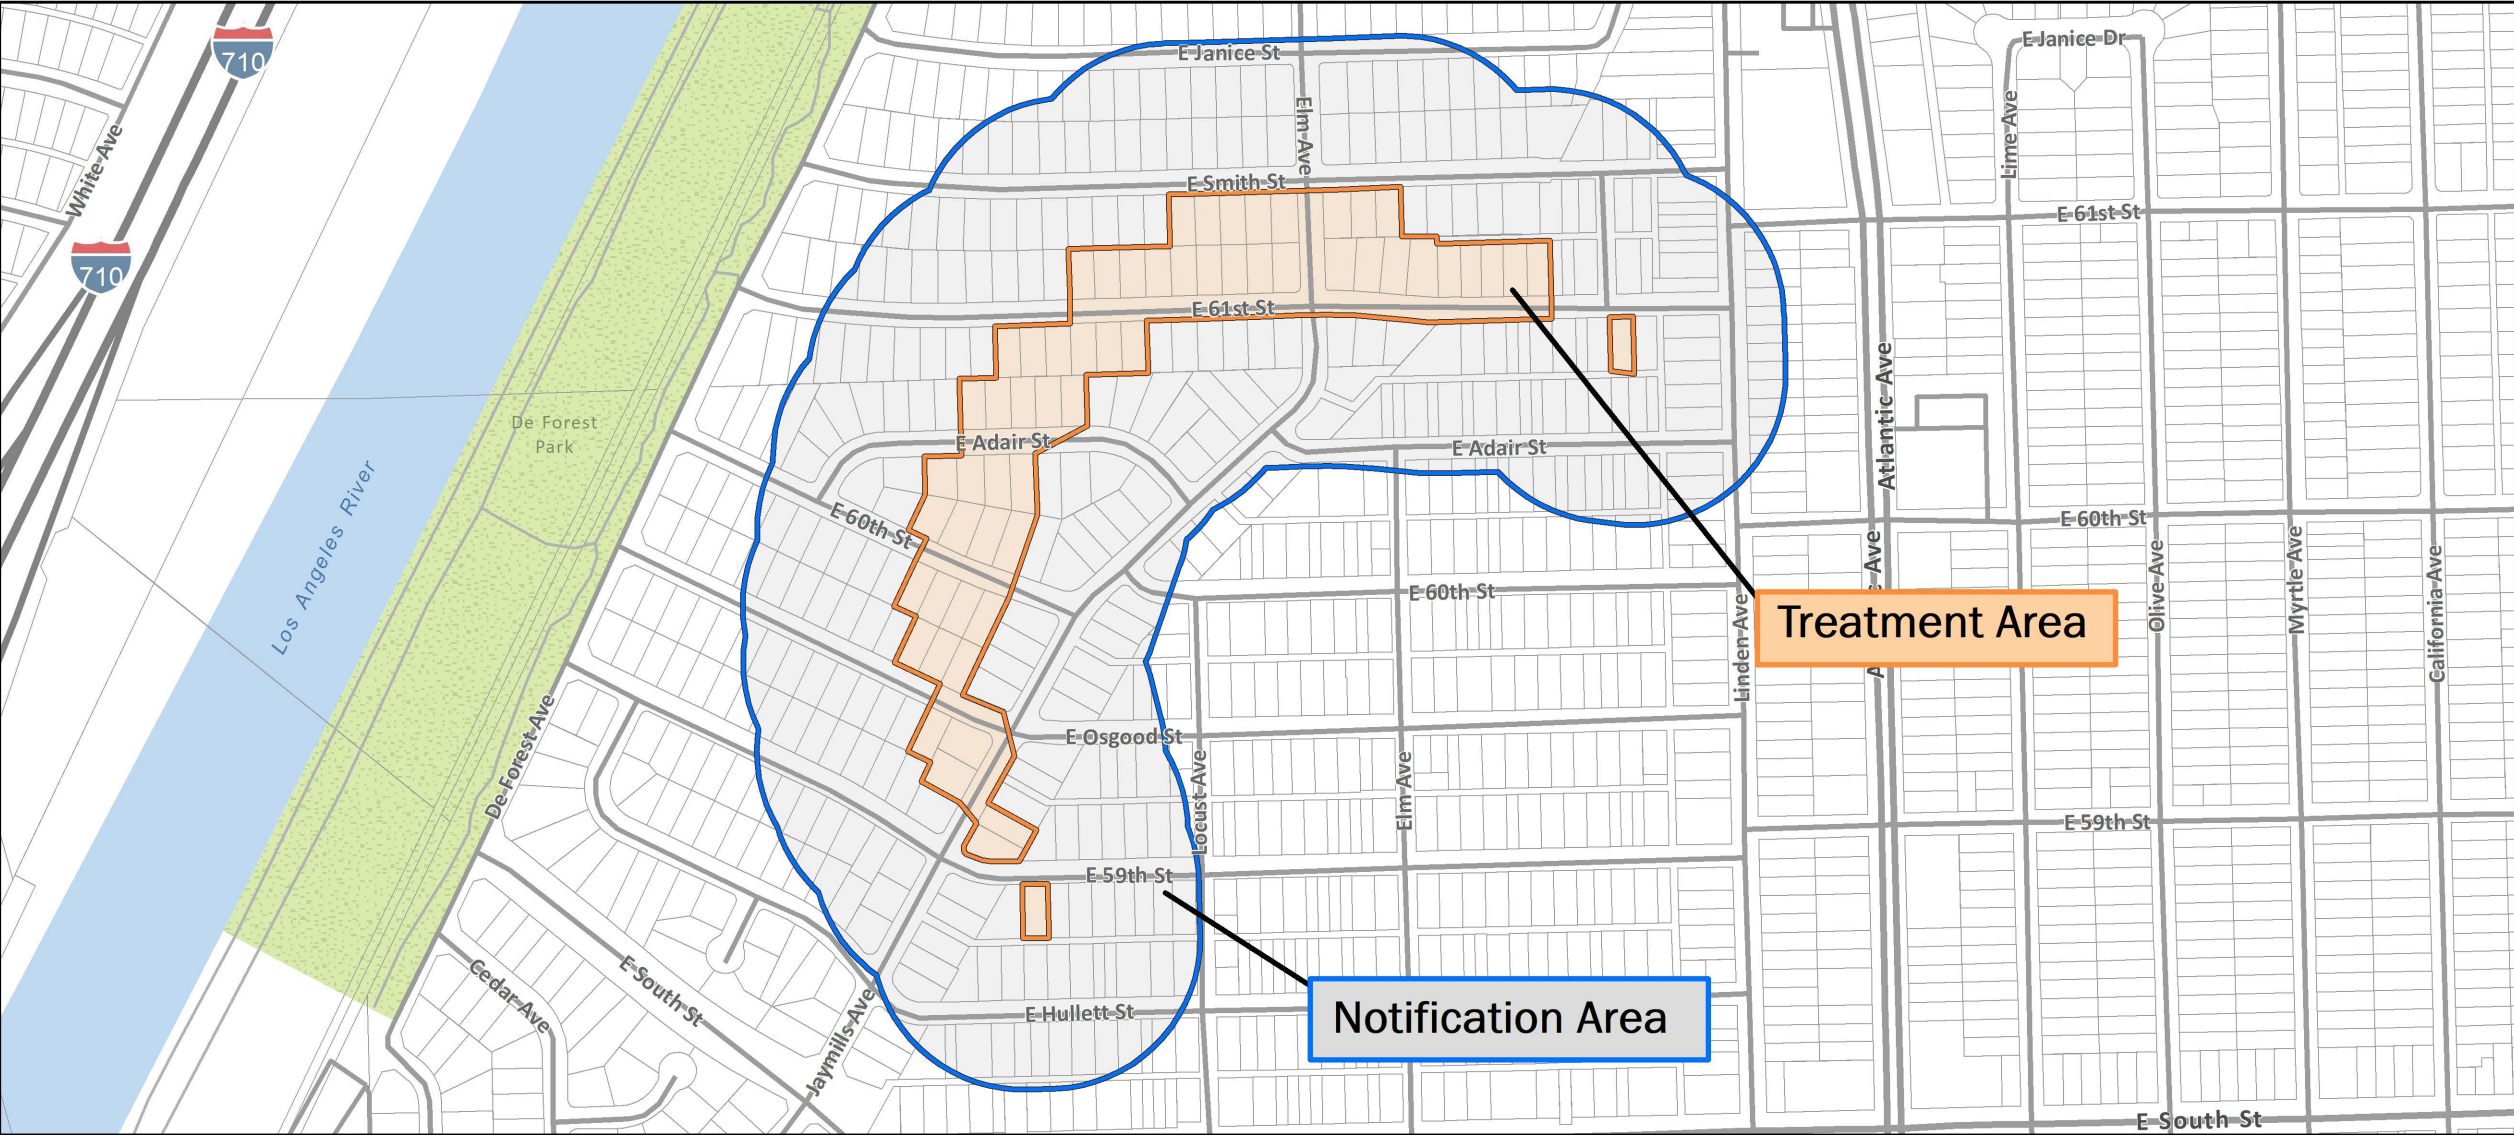

Asian Citrus Psyllid Treatment
 Public Meeting Map (Page 7) - 06/07/2021
 Los Angeles
 Los Angeles County
 Printed 5/21/2021

-  Treatment Area
-  Notification Area
-  City or Place Boundary

Treatment Area

Notification Area

Asian Citrus Psyllid Treatment
 Public Meeting Map (Page 8) - 06/07/2021
 South Whittier, Santa Fe Springs
 Los Angeles County
 Printed 5/21/2021

-  Treatment Area
-  Notification Area
-  City or Place Boundary

Treatment Area

Notification Area

Asian Citrus Psyllid Treatment
 Public Meeting Map (Page 9) - 06/07/2021
 Lakewood, Hawaiian Gardens
 Los Angeles County
 Printed 5/21/2021

-  Treatment Area
-  Notification Area
-  City or Place Boundary