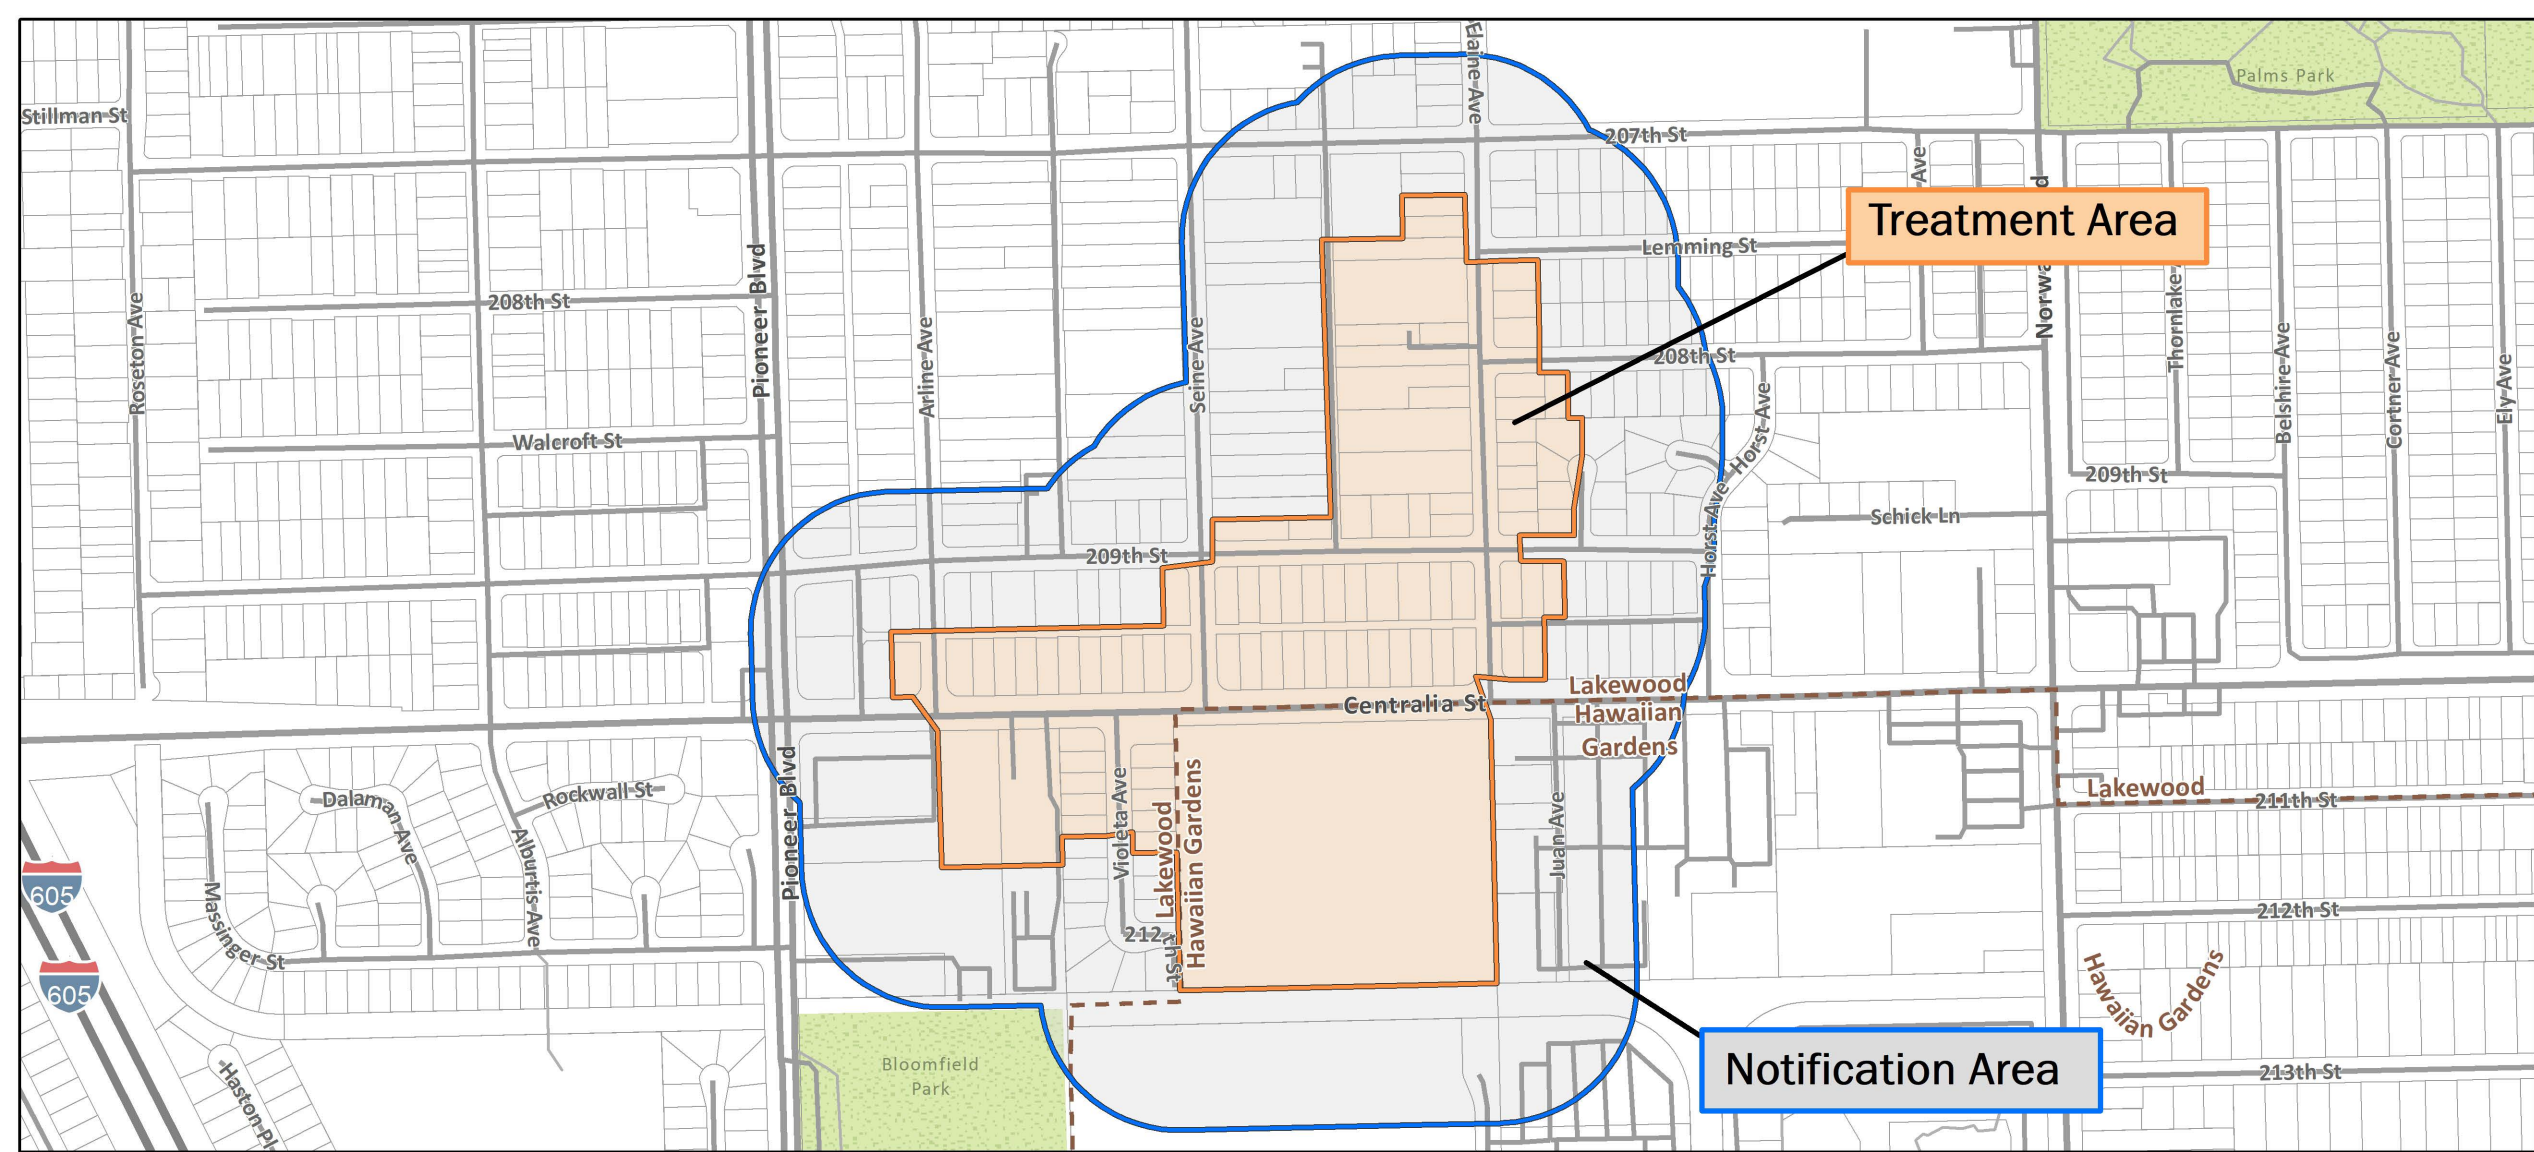

Asian Citrus Psyllid Treatment
 Public Meeting Map (Page 7) - 06/07/2021
 Los Angeles
 Los Angeles County
 Printed 5/21/2021

-  Treatment Area
-  Notification Area
-  City or Place Boundary

Treatment Area

Notification Area

Asian Citrus Psyllid Treatment
 Public Meeting Map (Page 8) - 06/07/2021
 South Whittier, Santa Fe Springs
 Los Angeles County
 Printed 5/21/2021

-  Treatment Area
-  Notification Area
-  City or Place Boundary