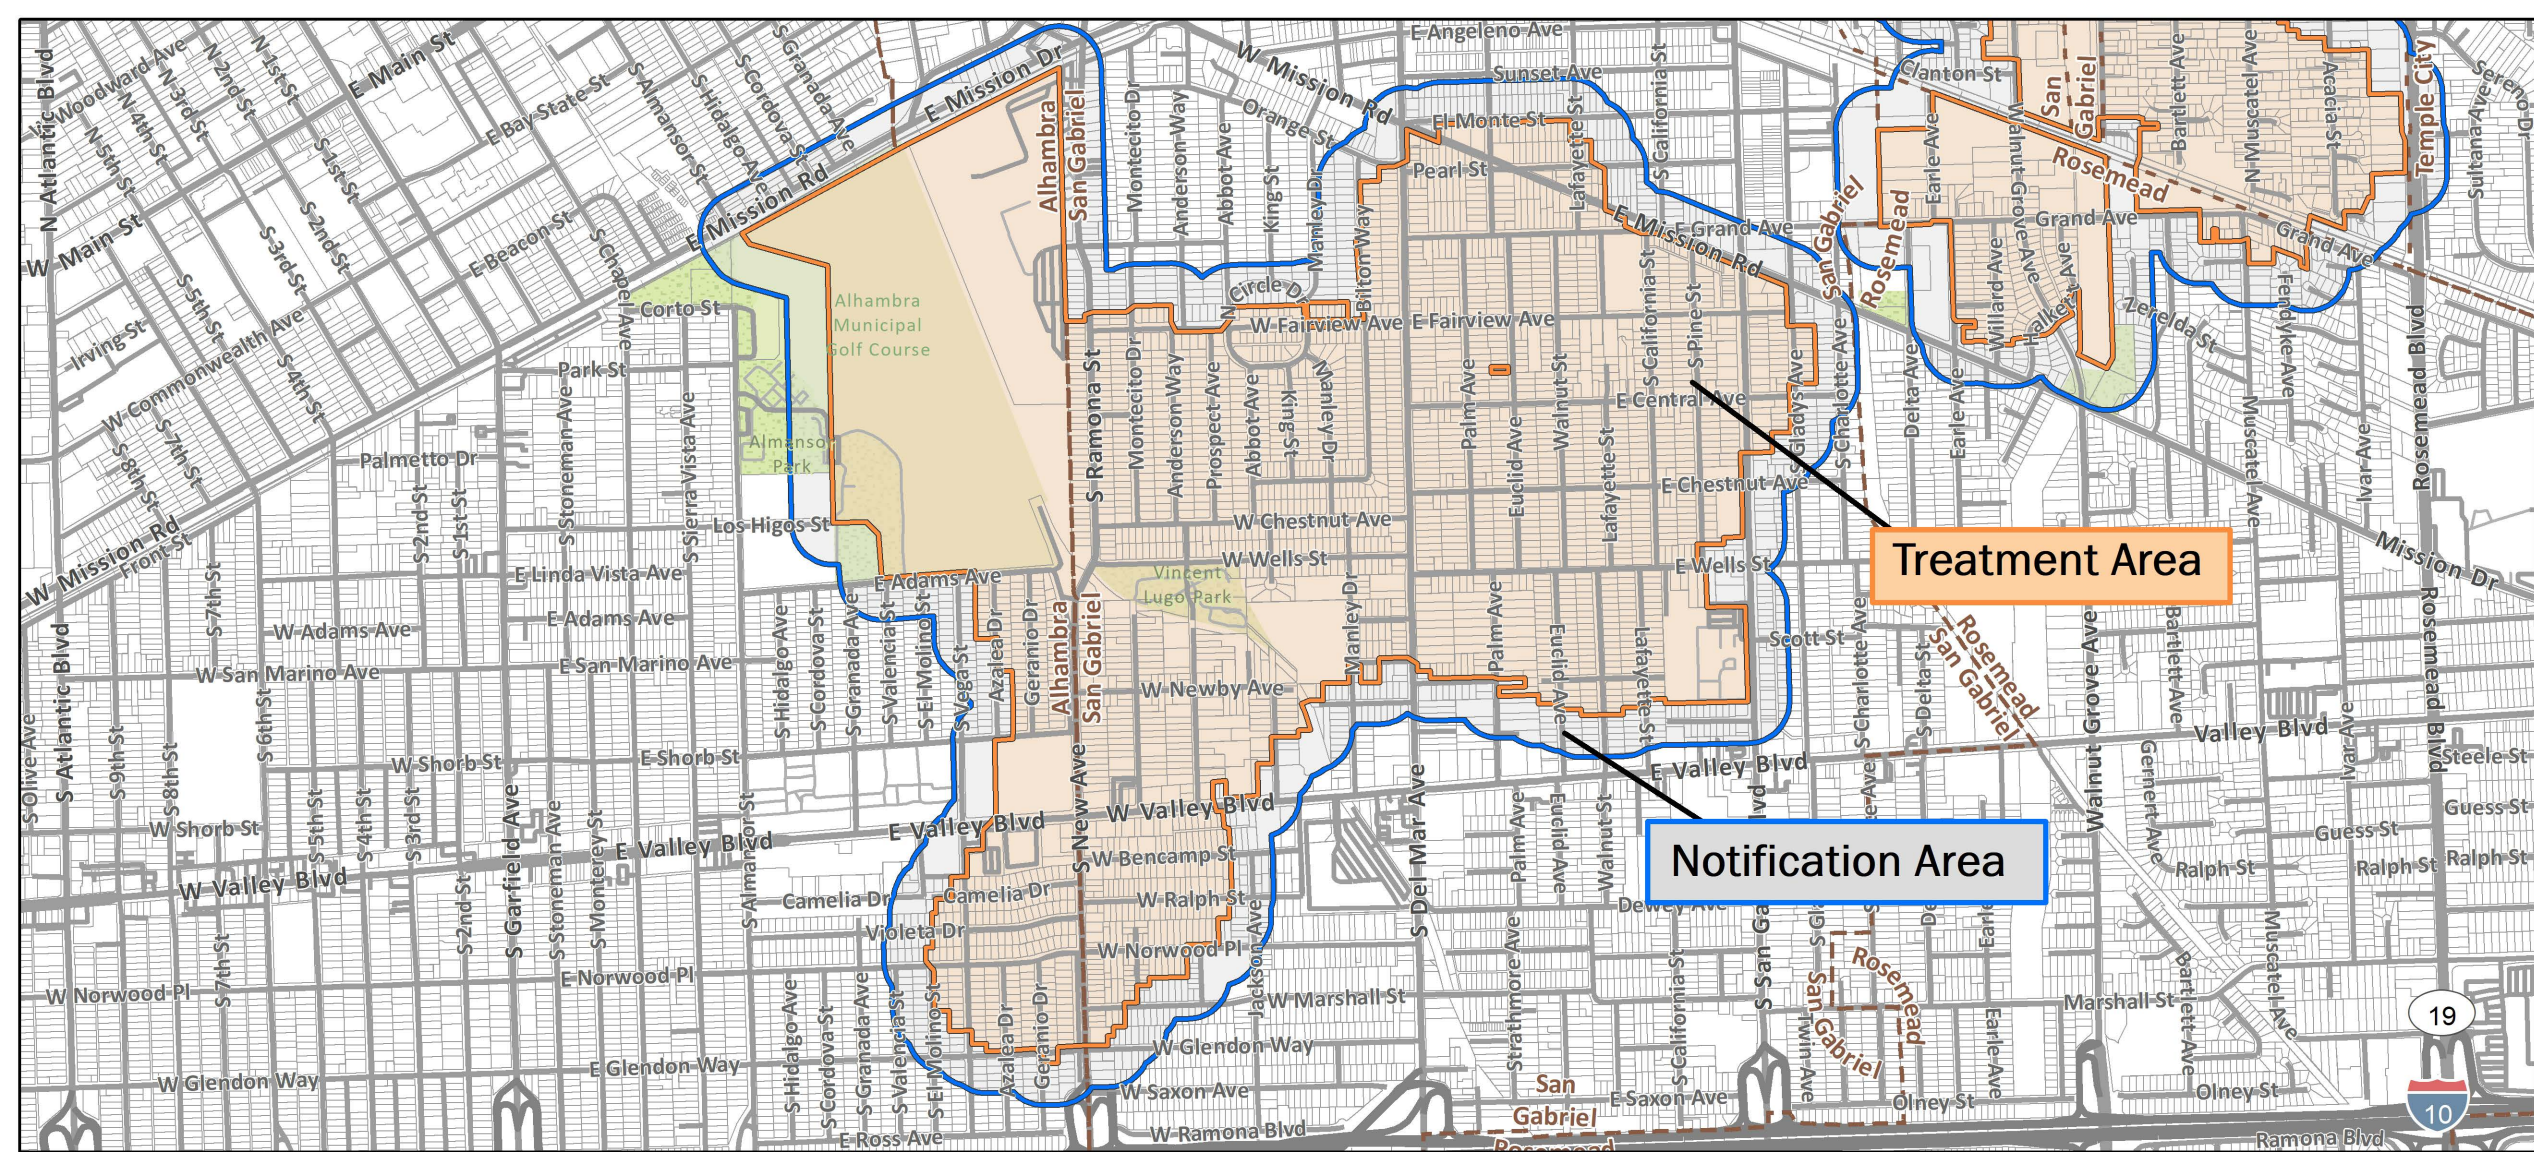

-  250m Treatment Area
-  Notification Area

Asian Citrus Psyllid Treatment
 Public Meeting Map (Page 1) - 06/07/2021
 San Gabriel, Rosemead
 Los Angeles County
 Printed 5/21/2021

-  Treatment Area
-  Notification Area
-  City or Place Boundary

Asian Citrus Psyllid Treatment
 Public Meeting Map (Page 2) - 06/07/2021
 San Gabriel, Alhambra, Rosemead
 Los Angeles County
 Printed 5/21/2021

-  Treatment Area
-  Notification Area
-  City or Place Boundary

Asian Citrus Psyllid Treatment
 Public Meeting Map (Page 5) - 06/07/2021
 Montebello, Pico Rivera, Whittier
 Los Angeles County
 Printed 5/21/2021

-  Treatment Area
-  Notification Area
-  City or Place Boundary

Treatment Area

Notification Area

Asian Citrus Psyllid Treatment
 Public Meeting Map (Page 6) - 06/07/2021
 Montebello, Pico Rivera, Whittier
 Los Angeles County
 Printed 5/21/2021

-  Treatment Area
-  Notification Area
-  City or Place Boundary