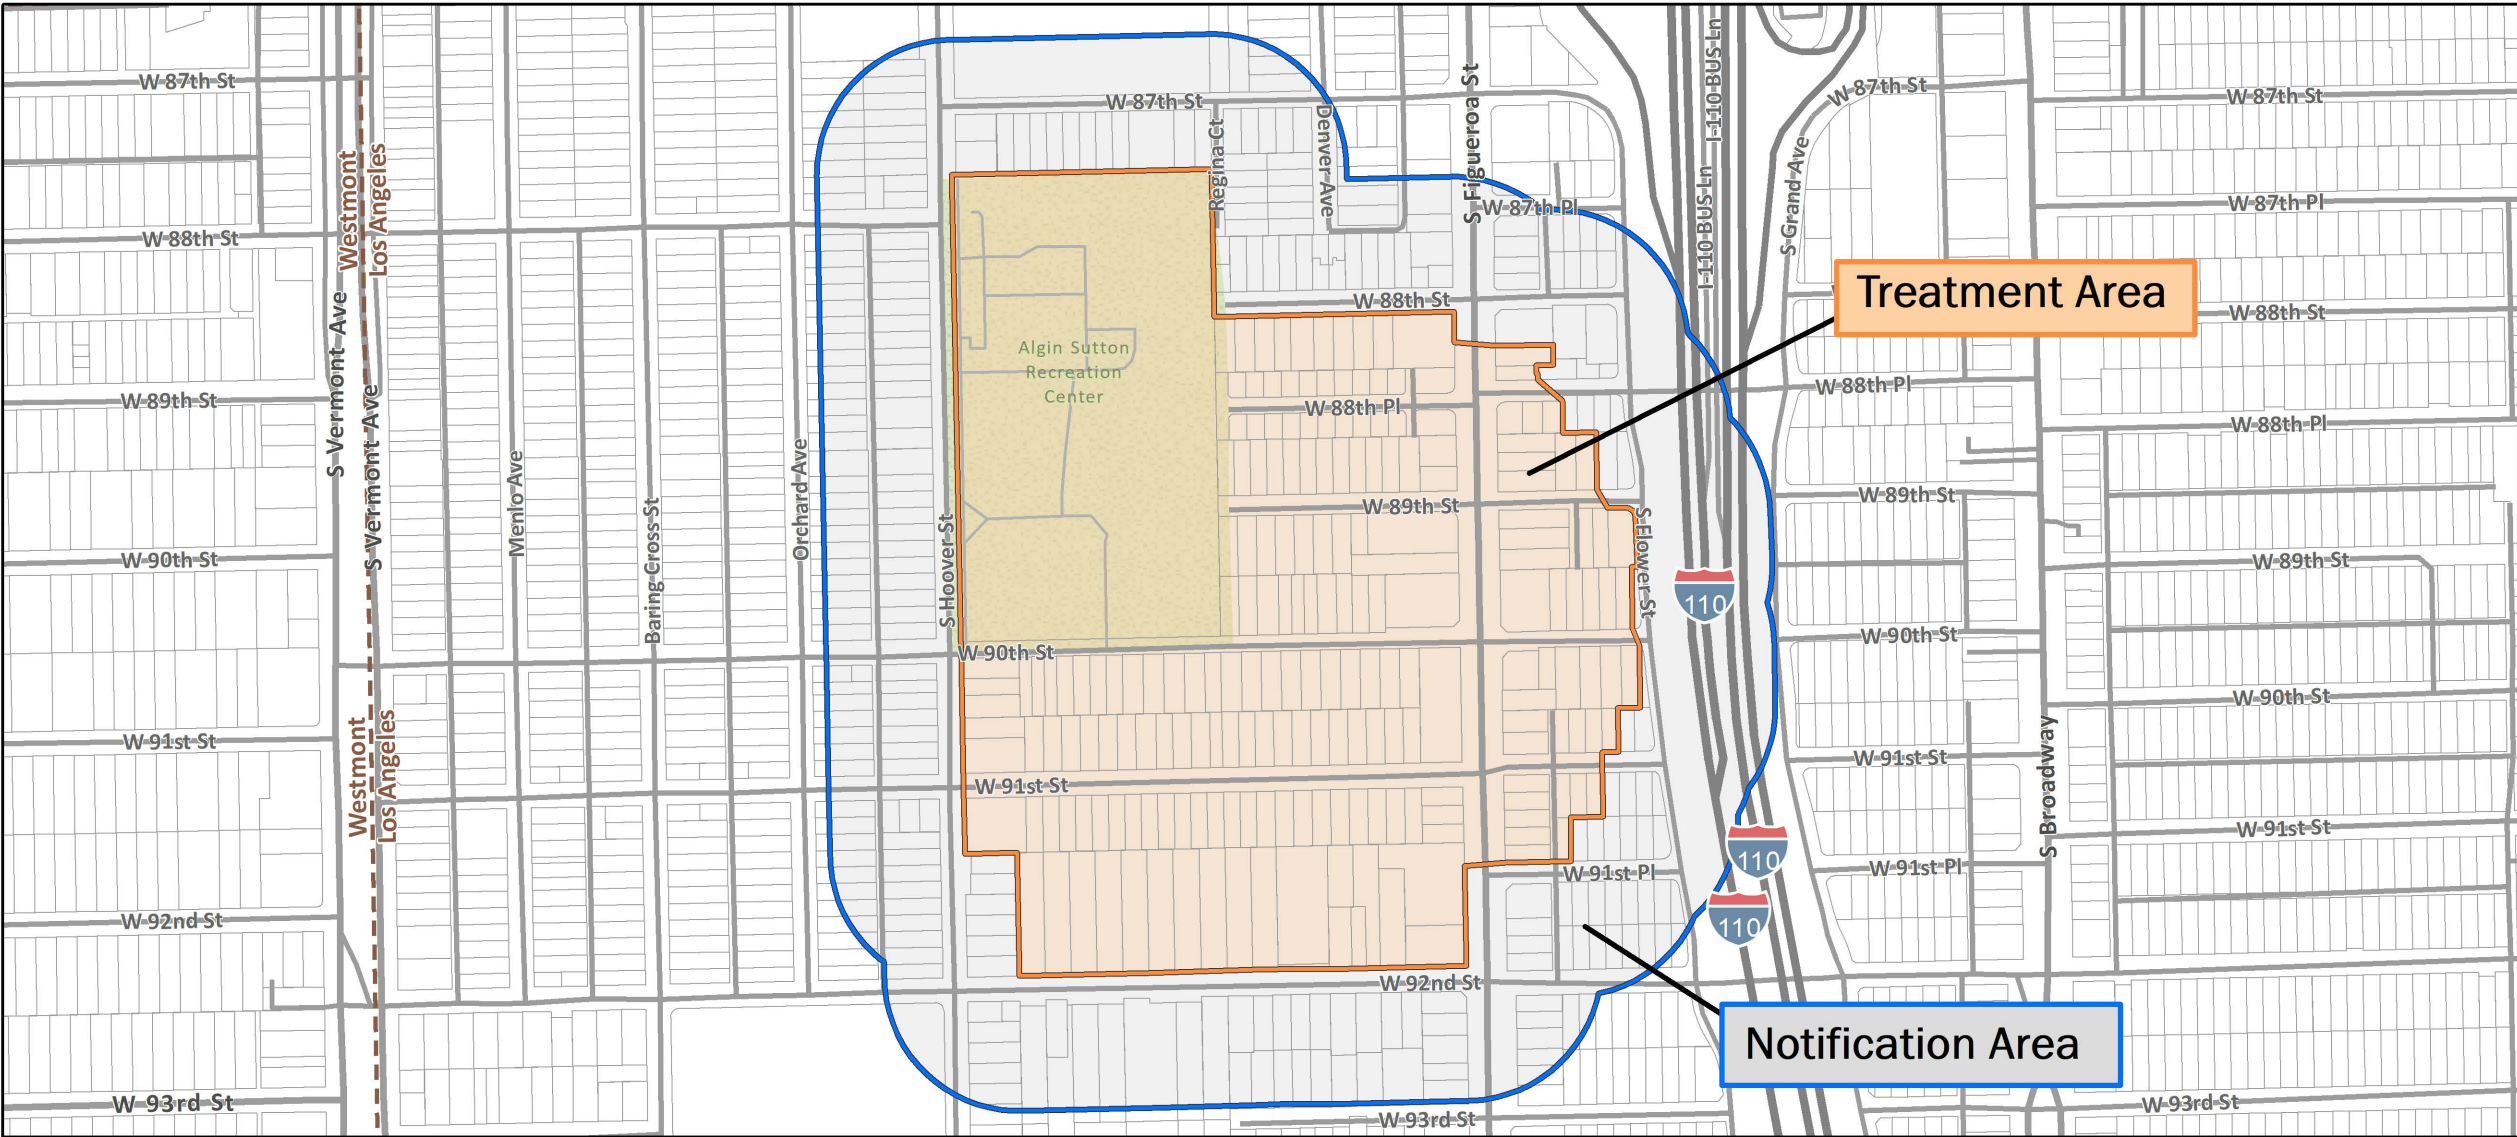

Asian Citrus Psyllid Treatment
 Public Meeting Map (Page 5) - 06/07/2021
 Montebello, Pico Rivera, Whittier
 Los Angeles County
 Printed 5/21/2021

-  Treatment Area
-  Notification Area
-  City or Place Boundary

Treatment Area

Notification Area

Asian Citrus Psyllid Treatment
 Public Meeting Map (Page 6) - 06/07/2021
 Montebello, Pico Rivera, Whittier
 Los Angeles County
 Printed 5/21/2021

-  Treatment Area
-  Notification Area
-  City or Place Boundary