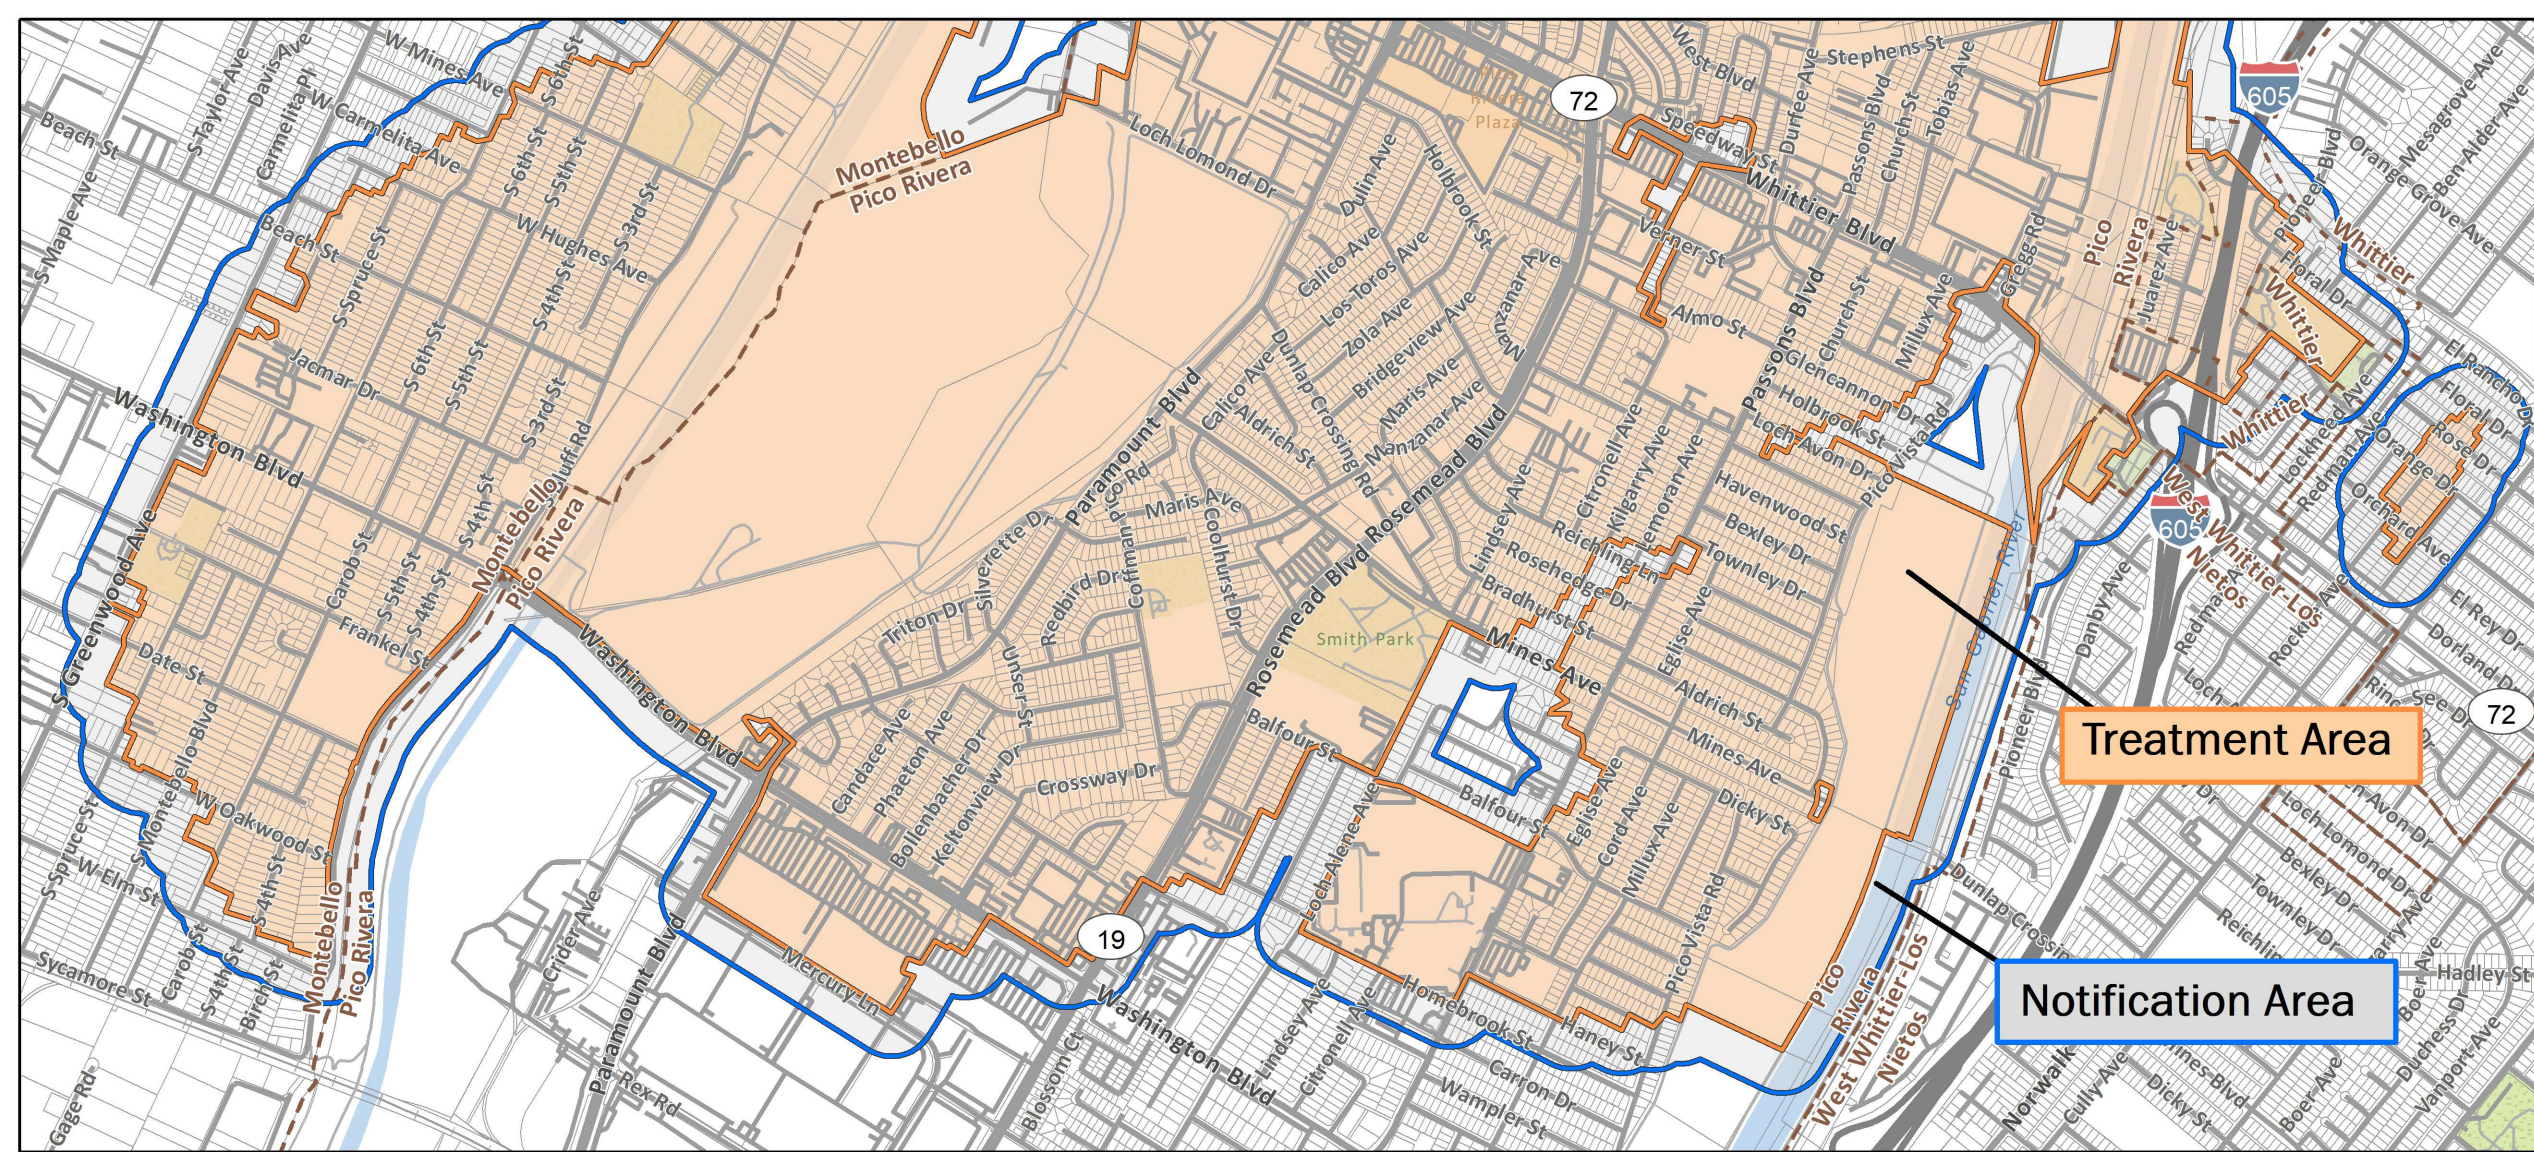

Asian Citrus Psyllid Treatment
 Public Meeting Map (Page 4) - 06/07/2021
 Hacienda Heights, Industry
 Los Angeles County
 Printed 5/21/2021

-  Treatment Area
-  Notification Area
-  City or Place Boundary

Asian Citrus Psyllid Treatment
 Public Meeting Map (Page 5) - 06/07/2021
 Montebello, Pico Rivera, Whittier
 Los Angeles County
 Printed 5/21/2021

-  Treatment Area
-  Notification Area
-  City or Place Boundary

Treatment Area

Notification Area

Asian Citrus Psyllid Treatment
 Public Meeting Map (Page 6) - 06/07/2021
 Montebello, Pico Rivera, Whittier
 Los Angeles County
 Printed 5/21/2021

-  Treatment Area
-  Notification Area
-  City or Place Boundary