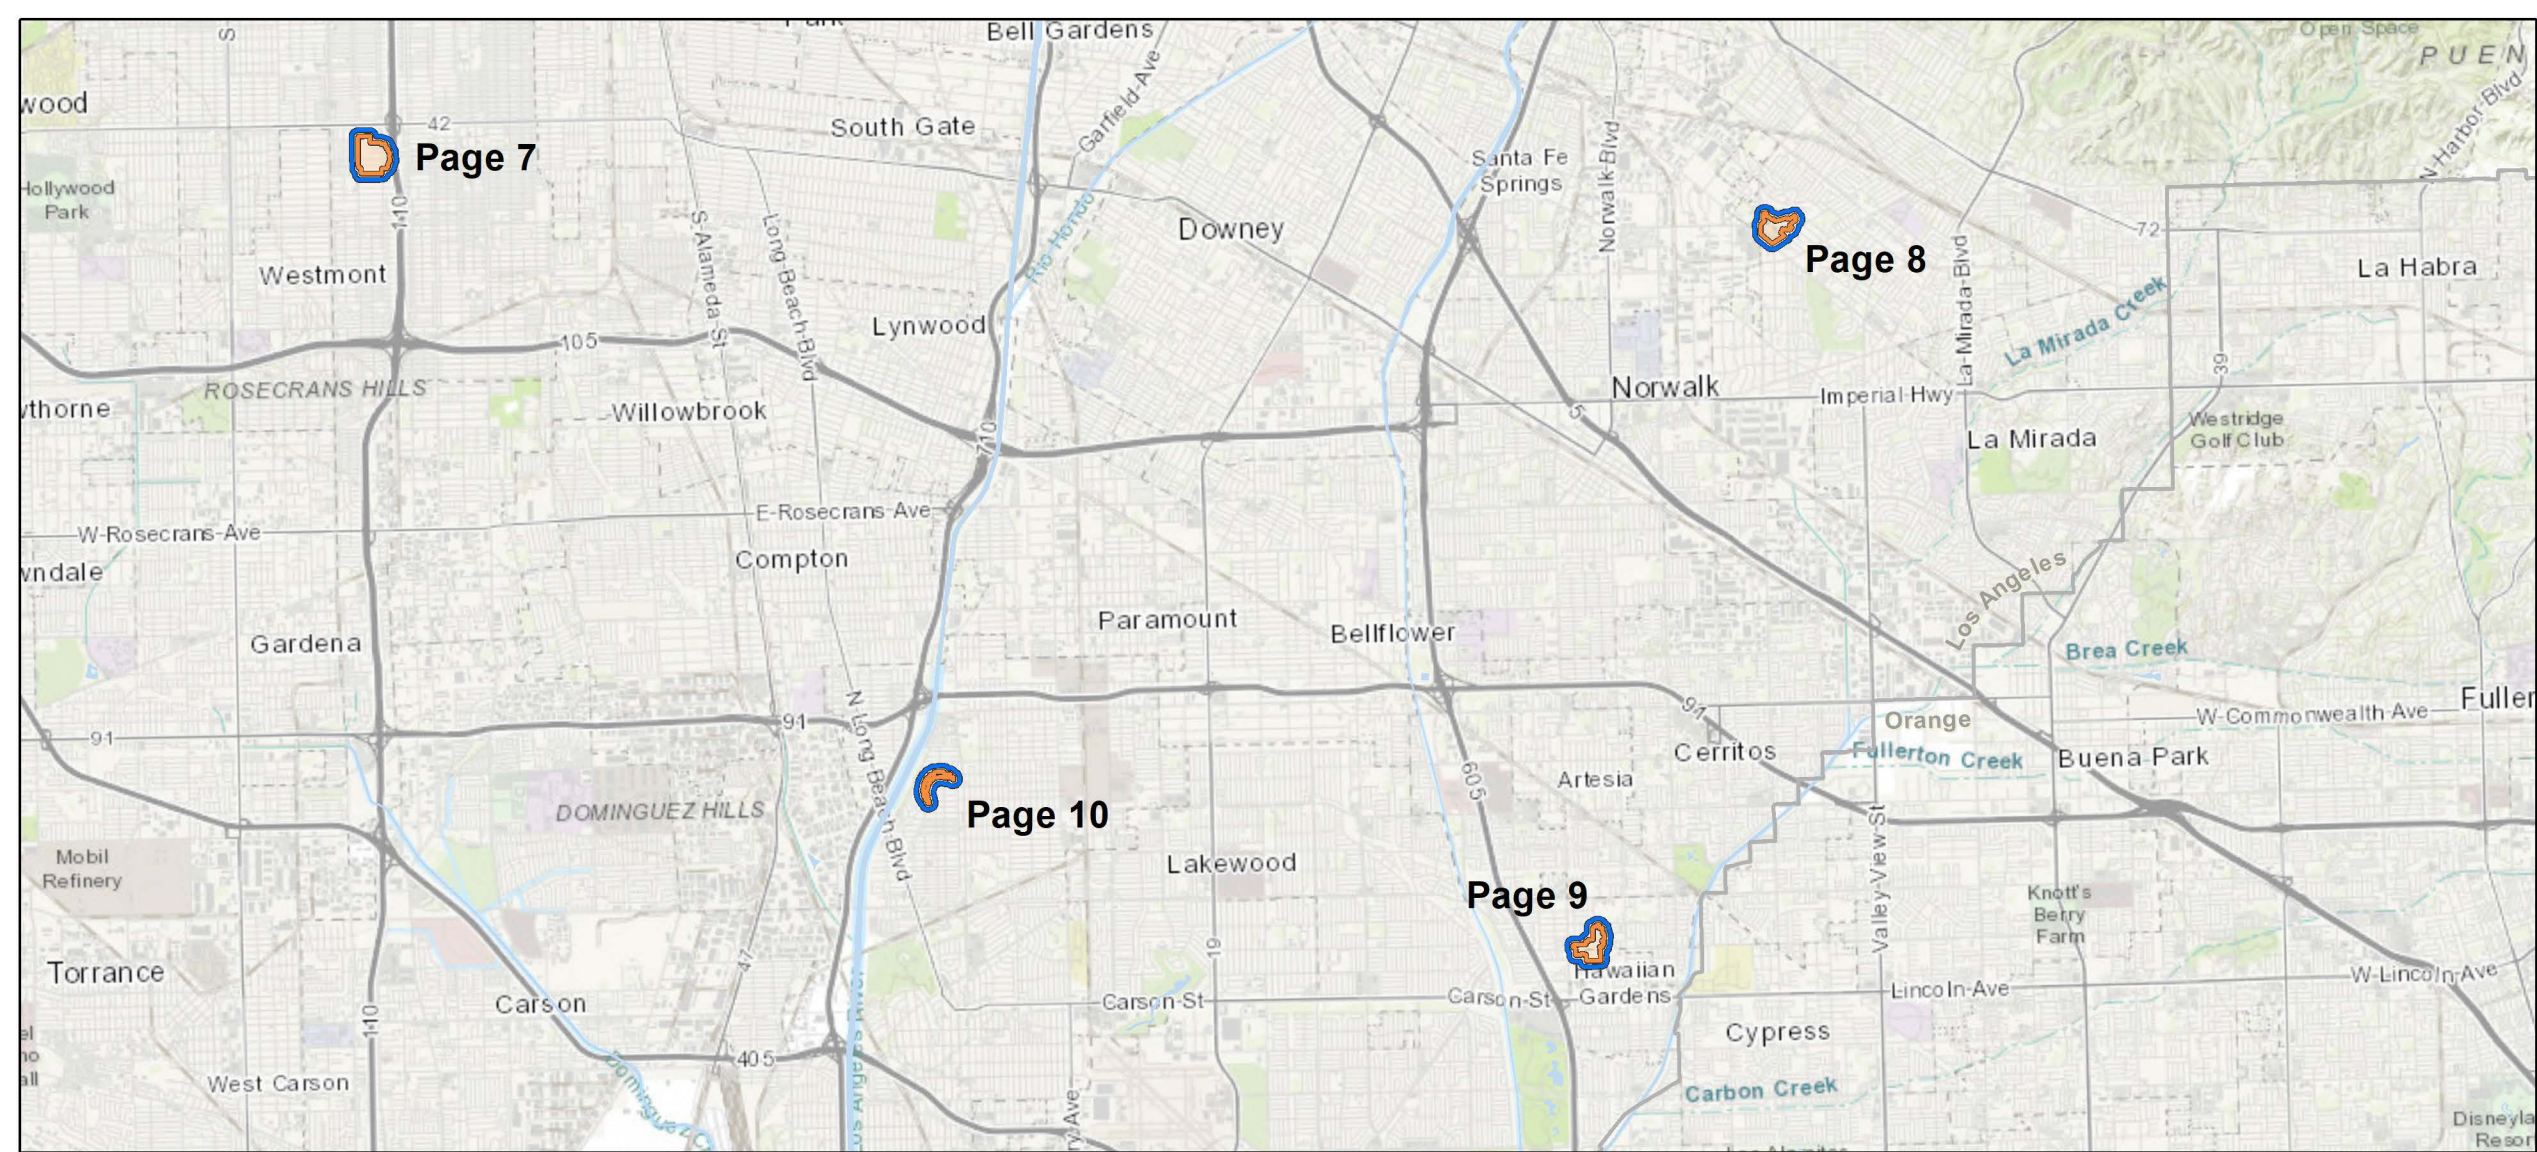

Overview 2
Asian Citrus Psyllid Treatment
Public Meeting Map - 06/07/2021
Los Angeles County
Printed 5/25/2021

- 250m Treatment Area
- Notification Area