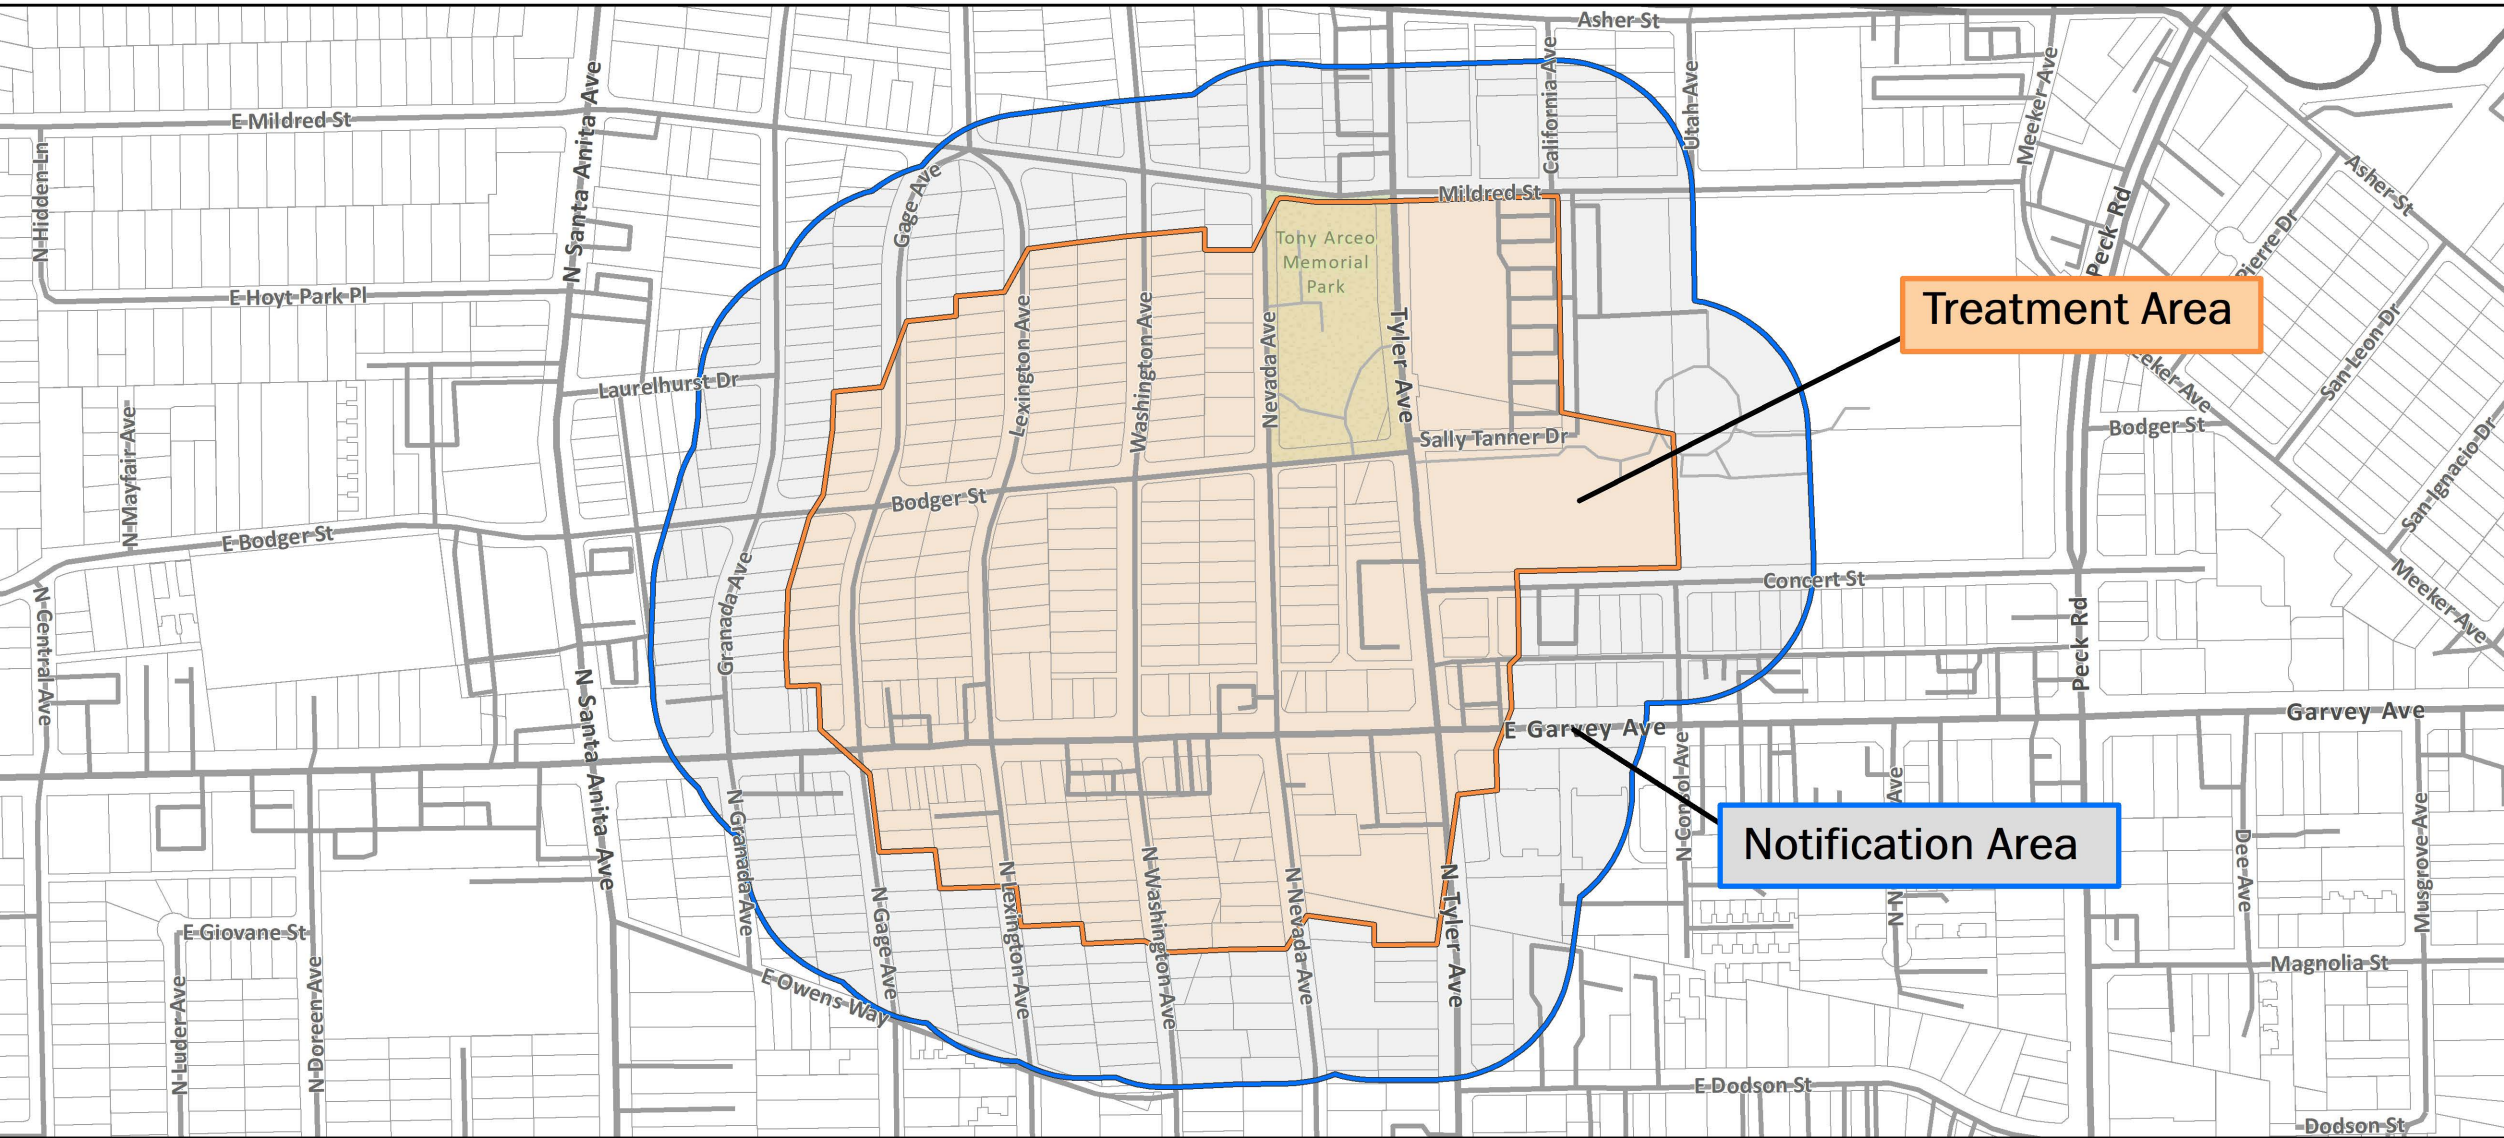

-  250m Treatment Area
-  Notification Area

Asian Citrus Psyllid Treatment
 Public Meeting Map (Page 1) - 06/07/2021
 San Gabriel, Rosemead
 Los Angeles County
 Printed 5/21/2021

-  Treatment Area
-  Notification Area
-  City or Place Boundary

Asian Citrus Psyllid Treatment
 Public Meeting Map (Page 2) - 06/07/2021
 San Gabriel, Alhambra, Rosemead
 Los Angeles County
 Printed 5/21/2021

-  Treatment Area
-  Notification Area
-  City or Place Boundary

Asian Citrus Psyllid Treatment
 Public Meeting Map (Page 5) - 06/07/2021
 Montebello, Pico Rivera, Whittier
 Los Angeles County
 Printed 5/21/2021

-  Treatment Area
-  Notification Area
-  City or Place Boundary

Treatment Area

Notification Area

Asian Citrus Psyllid Treatment
 Public Meeting Map (Page 6) - 06/07/2021
 Montebello, Pico Rivera, Whittier
 Los Angeles County
 Printed 5/21/2021

-  Treatment Area
-  Notification Area
-  City or Place Boundary