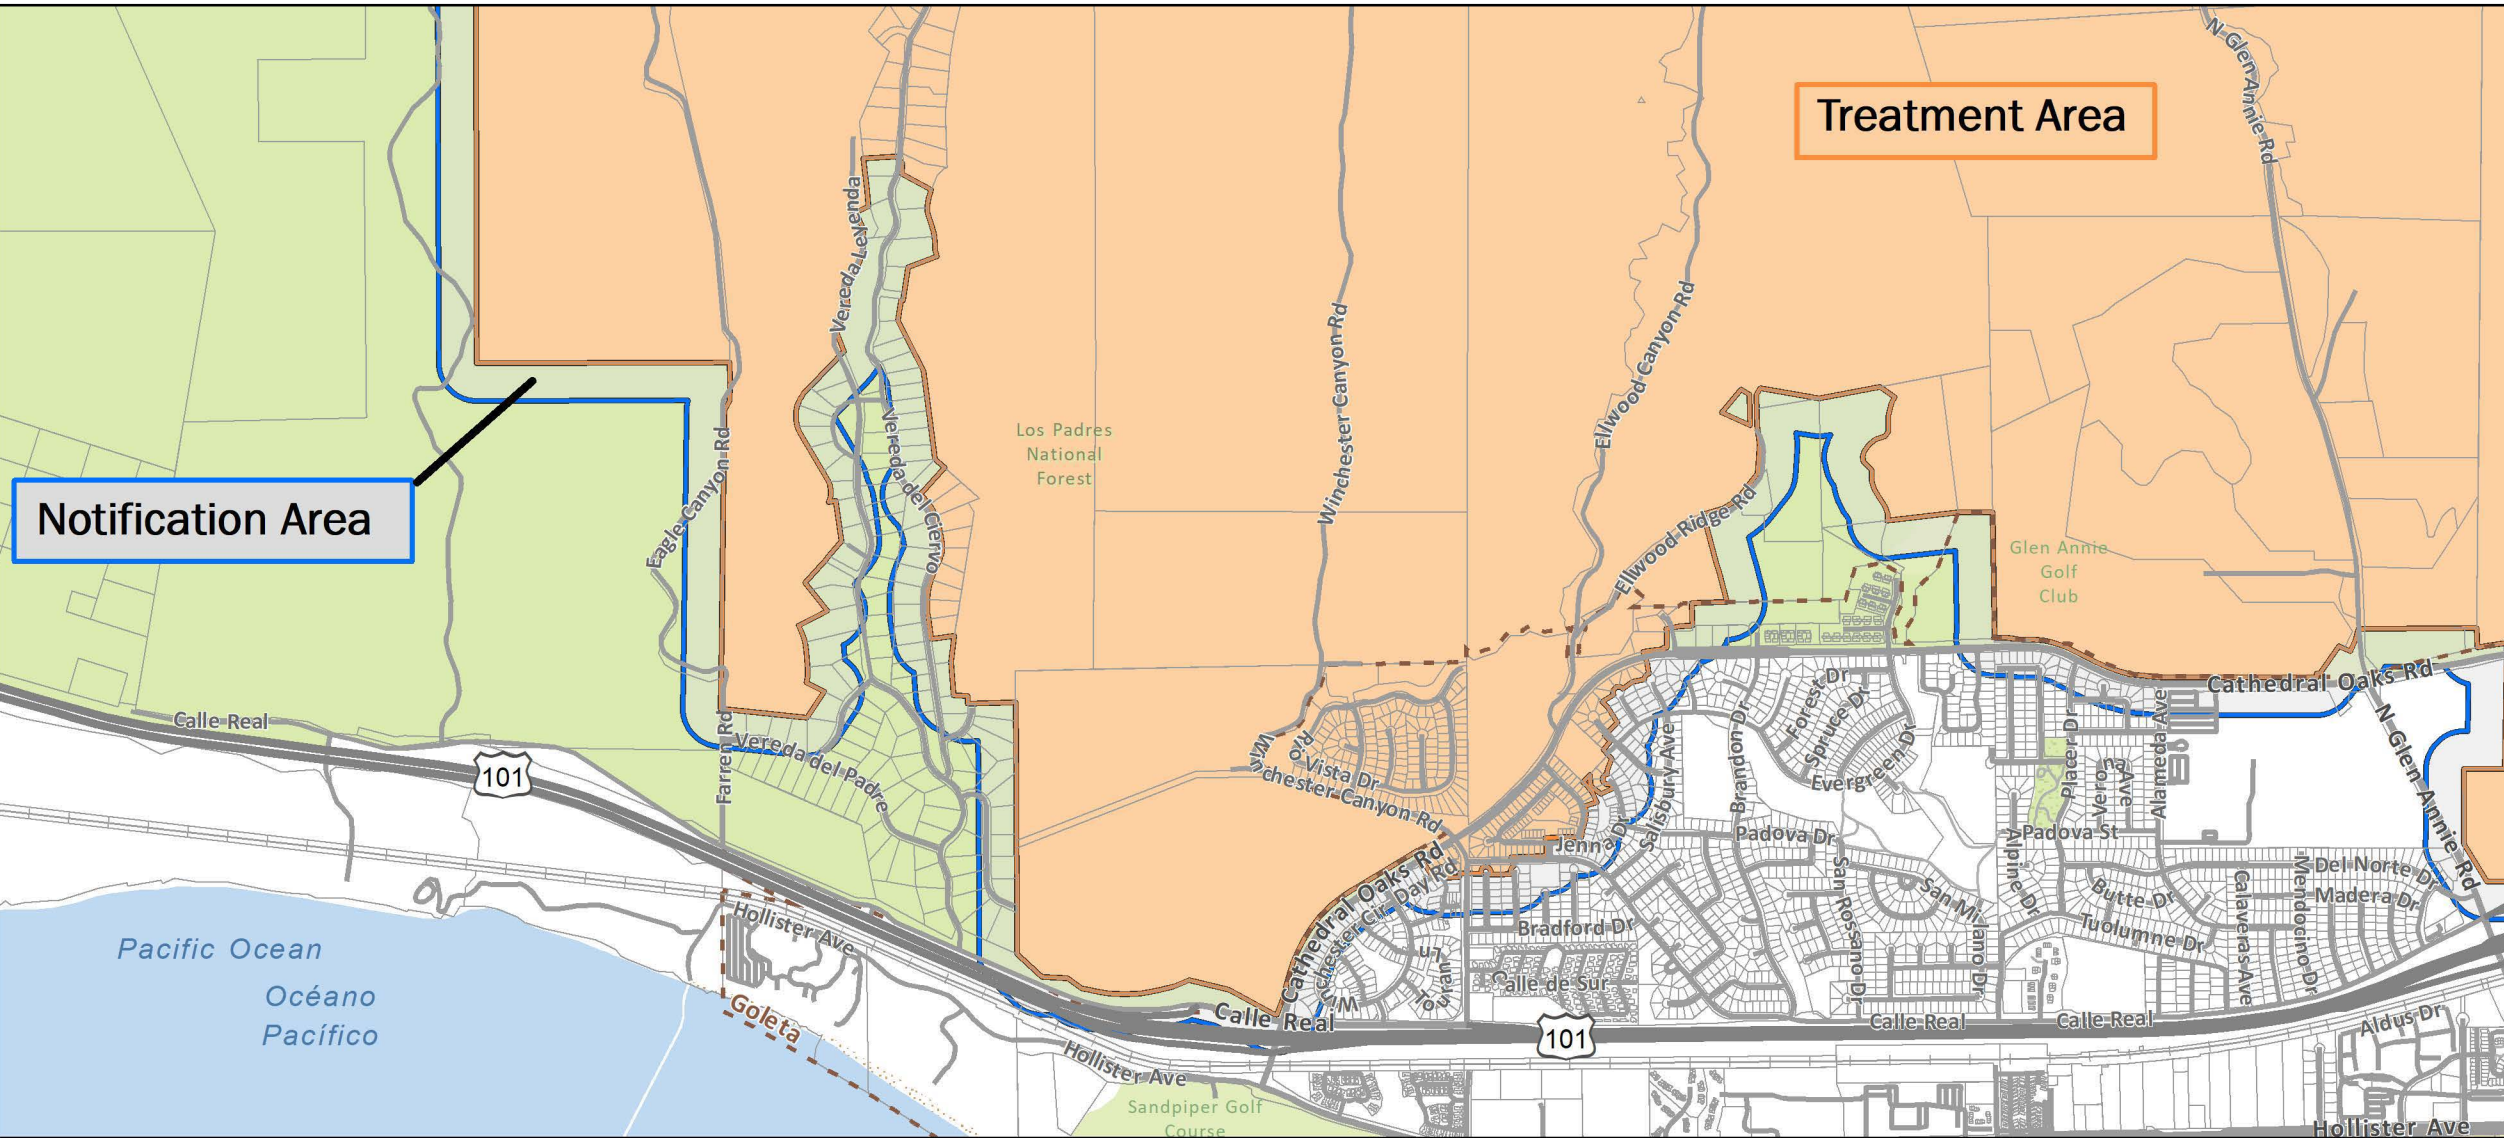

Detail Page 1
 Asian Citrus Psyllid Treatment
 Public Meeting Map - 07/28/2021
 Goleta
 Santa Barbara County
 Printed 7/21/2021

-  Treatment Area
-  Notification Area
-  City or Place Boundary

Notification Area

Treatment Area

Detail Page 2
 Asian Citrus Psyllid Treatment
 Public Meeting Map - 07/28/2021
 Goleta
 Santa Barbara County
 Printed 7/21/2021

-  Treatment Area
-  Notification Area
-  City or Place Boundary

Notification Area

Treatment Area

Detail Page 3
 Asian Citrus Psyllid Treatment
 Public Meeting Map - 07/28/2021
 Goleta
 Santa Barbara County
 Printed 7/21/2021

-  Treatment Area
-  Notification Area
-  City or Place Boundary

Treatment Area

Notification Area

Detail Page 4
 Asian Citrus Psyllid Treatment
 Public Meeting Map - 07/28/2021
 Goleta
 Santa Barbara County
 Printed 7/21/2021

-  Treatment Area
-  Notification Area
-  City or Place Boundary