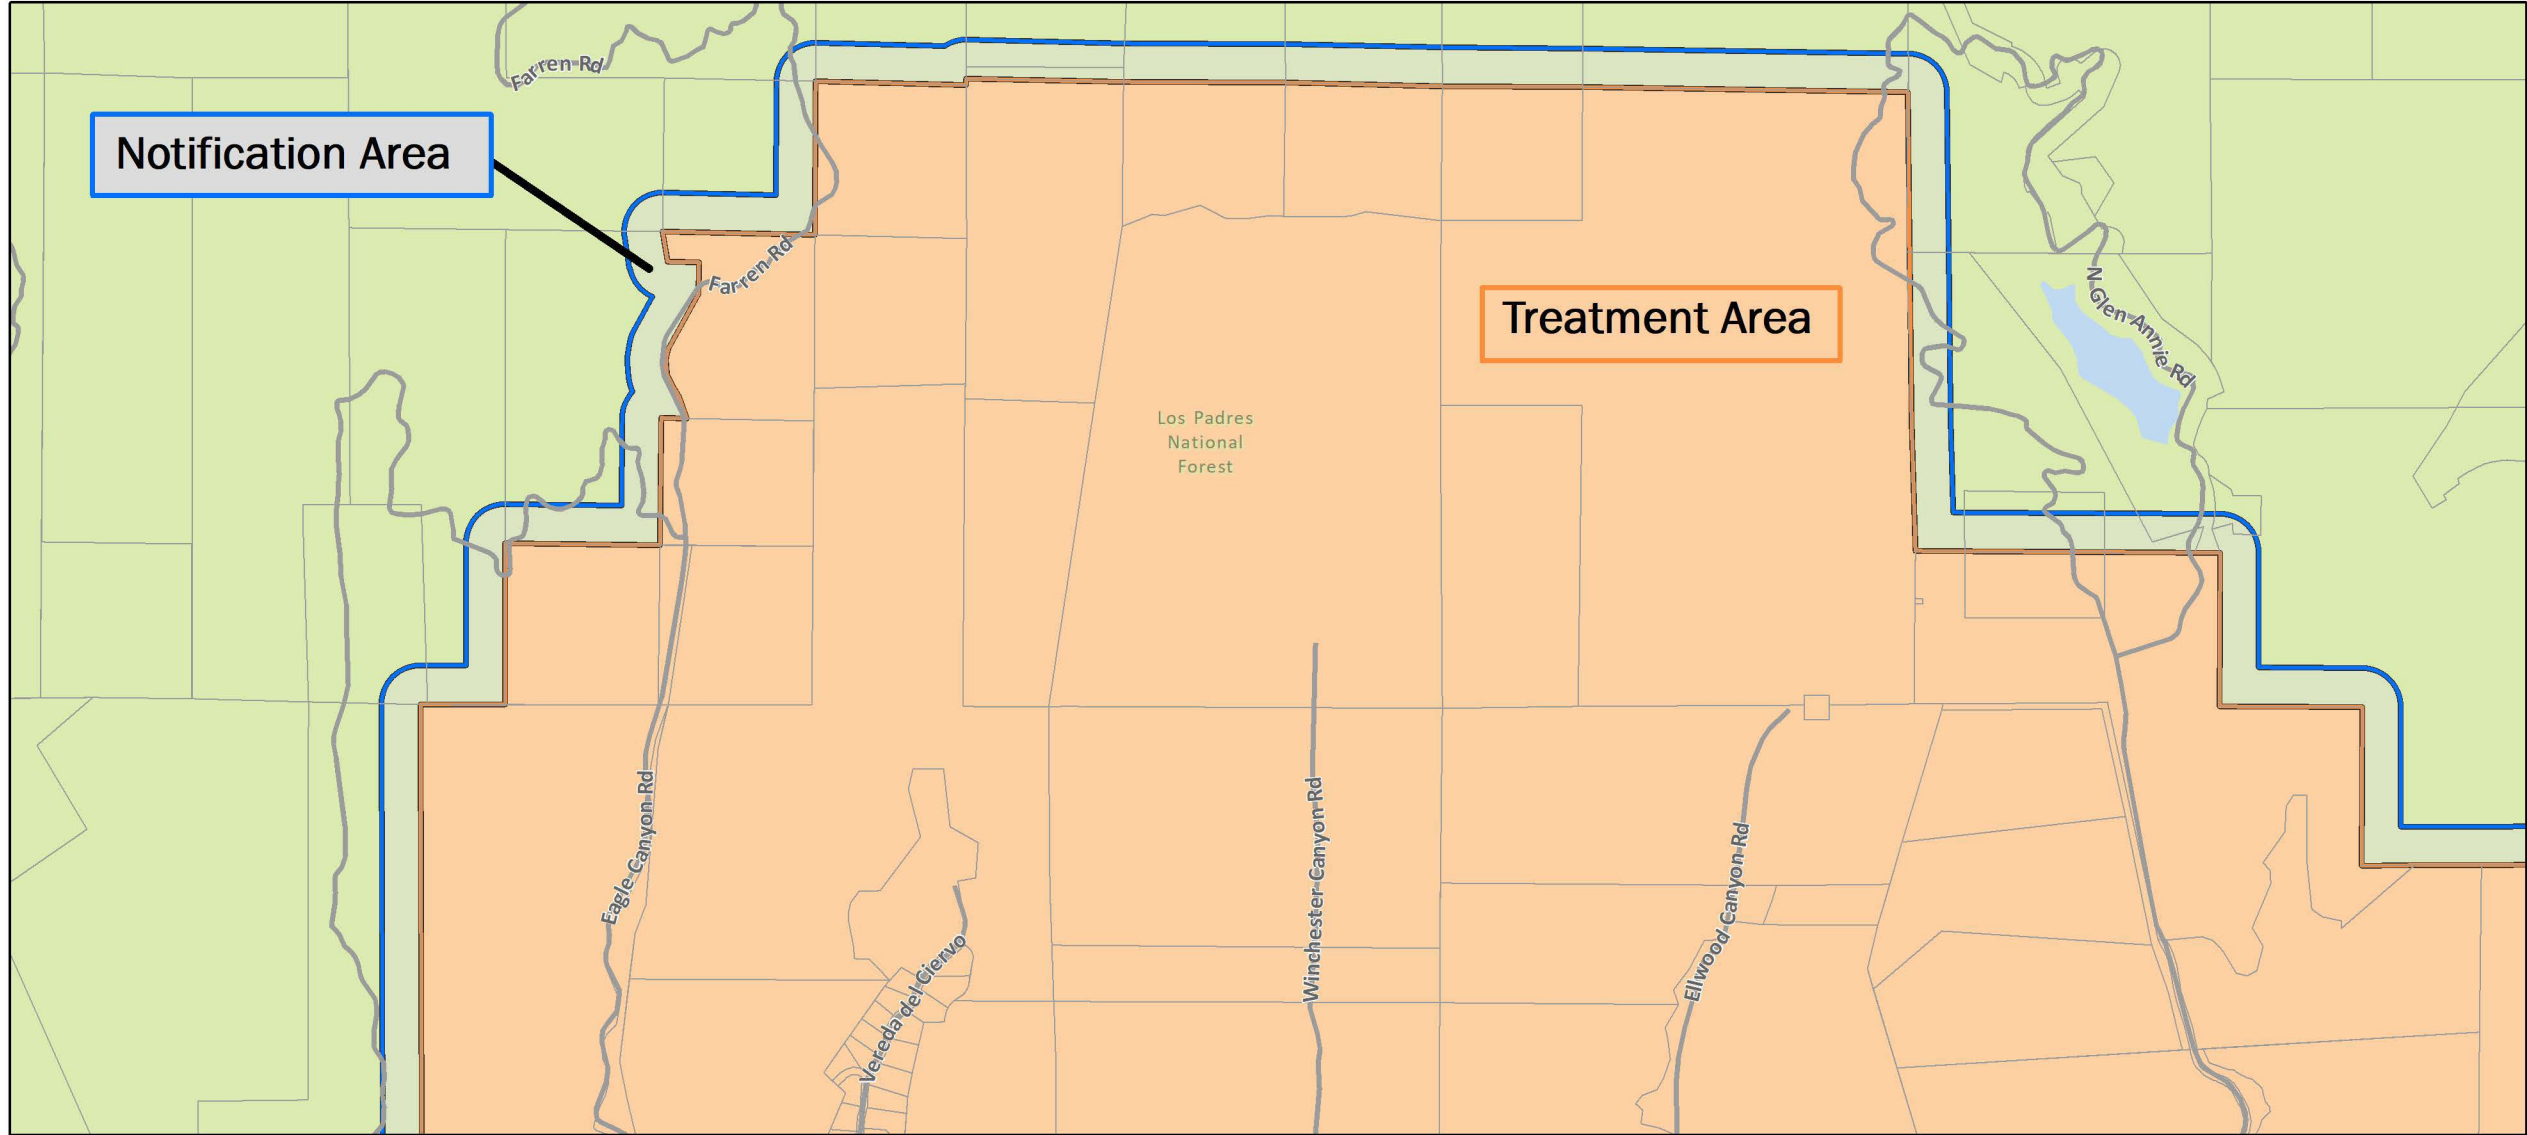

Los Padres
National
Forest

Overview Map
Asian Citrus Psyllid Treatment
Public Meeting Map - 07/28/2021
Santa Barbara County

Printed 7/21/2021

 250m Treatment Area

 Notification Area

Notification Area

Treatment Area

Detail Page 1
 Asian Citrus Psyllid Treatment
 Public Meeting Map - 07/28/2021
 Goleta
 Santa Barbara County
 Printed 7/21/2021

-  Treatment Area
-  Notification Area
-  City or Place Boundary

Notification Area

Treatment Area

Detail Page 2
 Asian Citrus Psyllid Treatment
 Public Meeting Map - 07/28/2021
 Goleta
 Santa Barbara County
 Printed 7/21/2021

-  Treatment Area
-  Notification Area
-  City or Place Boundary

Notification Area

Treatment Area

Detail Page 3
 Asian Citrus Psyllid Treatment
 Public Meeting Map - 07/28/2021
 Goleta
 Santa Barbara County
 Printed 7/21/2021

-  Treatment Area
-  Notification Area
-  City or Place Boundary