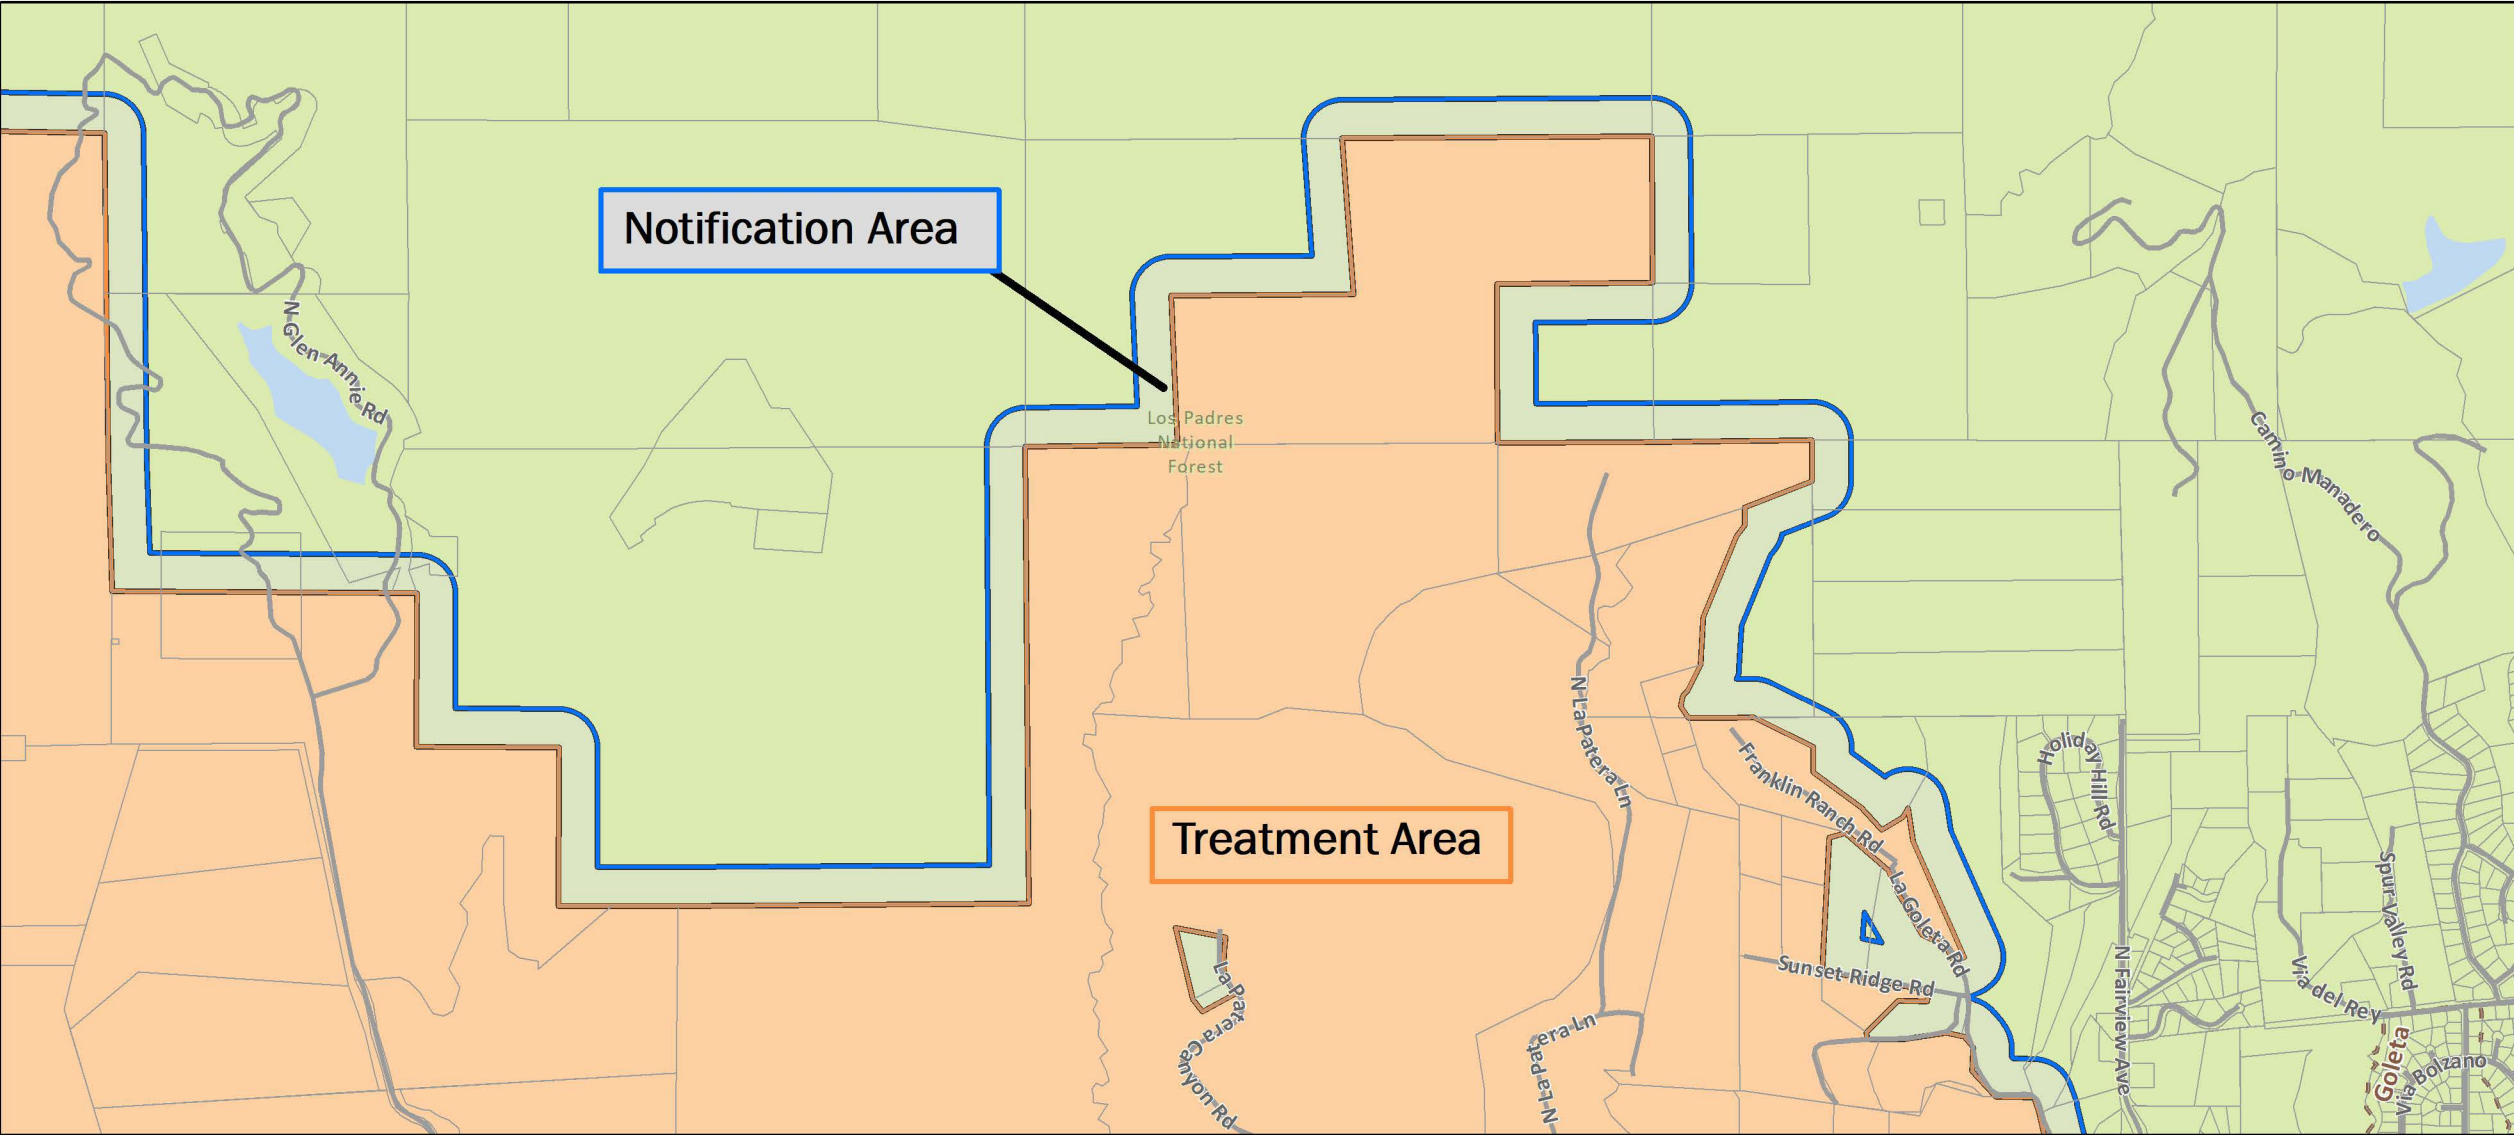

Los Padres
National
Forest

Farren Rd

Farren Rd

N Glen Annie Rd

Eagle Canyon Rd

Vereda del Ciervo

Winchester Canyon Rd

Ellwood Canyon Rd

Detail Page 1
 Asian Citrus Psyllid Treatment
 Public Meeting Map - 07/28/2021
 Goleta
 Santa Barbara County
 Printed 7/21/2021

-  Treatment Area
-  Notification Area
-  City or Place Boundary

Notification Area

Treatment Area

Detail Page 2
 Asian Citrus Psyllid Treatment
 Public Meeting Map - 07/28/2021
 Goleta
 Santa Barbara County
 Printed 7/21/2021

-  Treatment Area
-  Notification Area
-  City or Place Boundary

Notification Area

Treatment Area

Detail Page 3
 Asian Citrus Psyllid Treatment
 Public Meeting Map - 07/28/2021
 Goleta
 Santa Barbara County
 Printed 7/21/2021

-  Treatment Area
-  Notification Area
-  City or Place Boundary