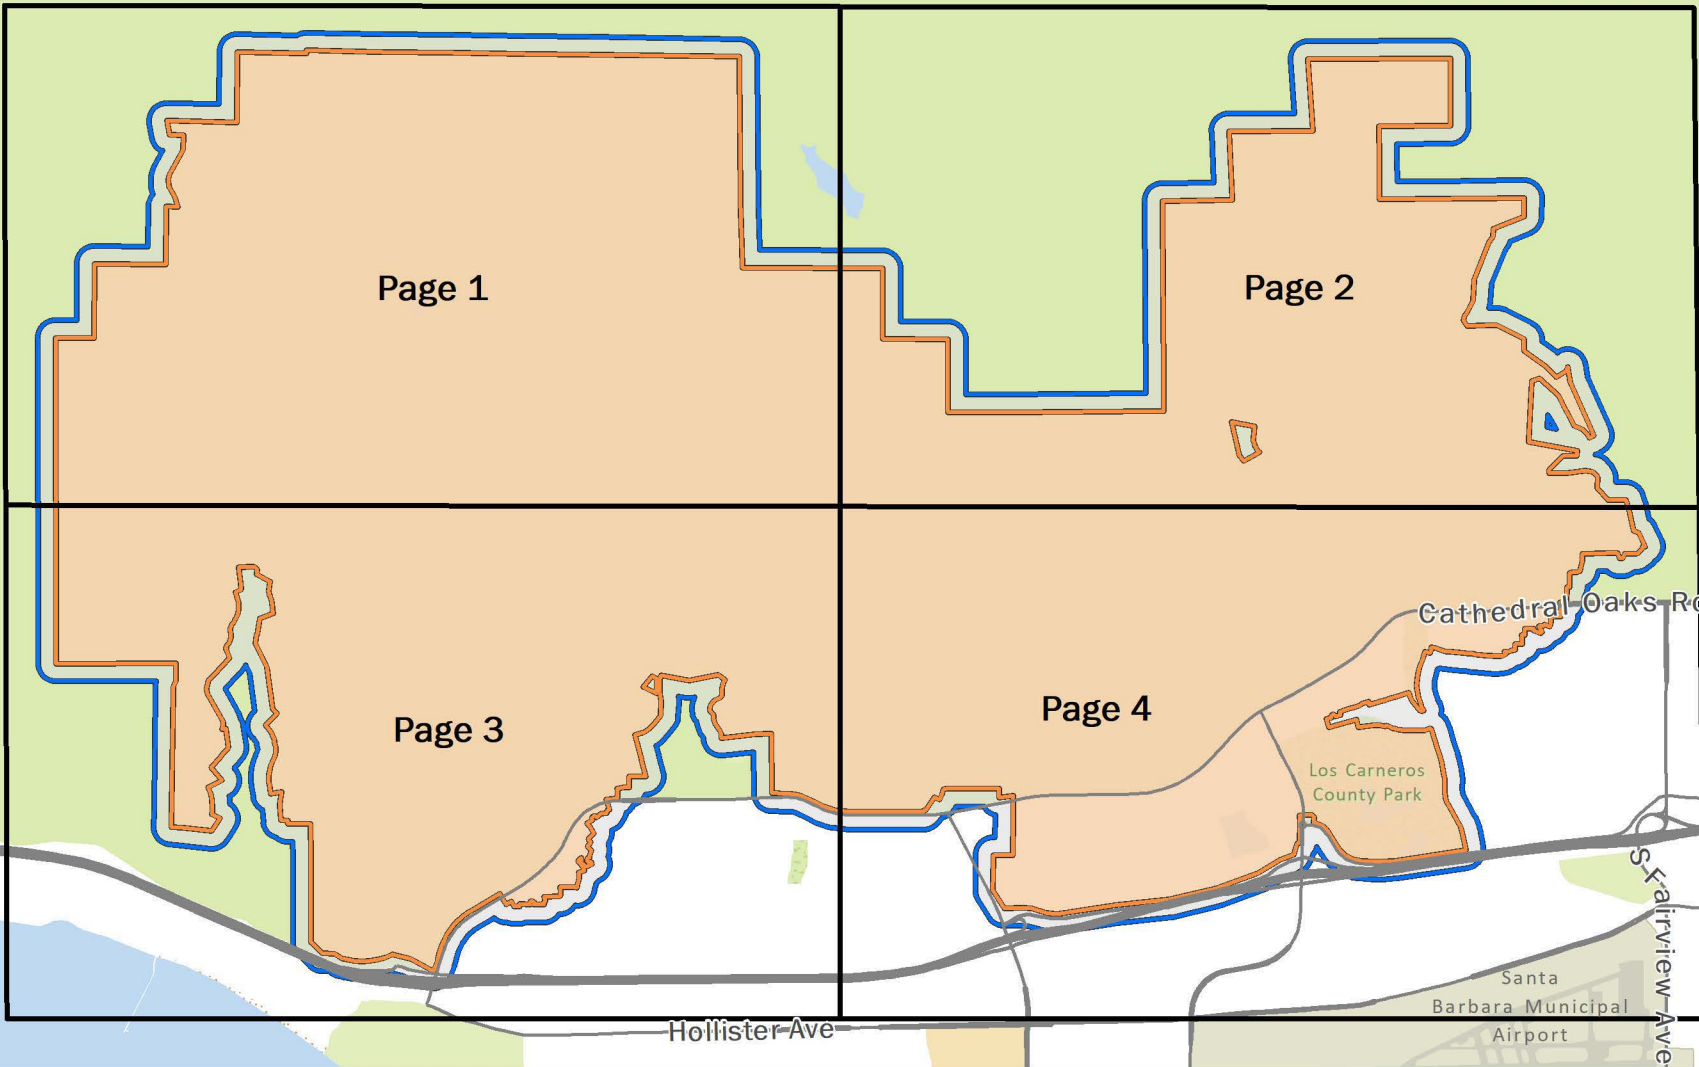

Los Padres
National
Forest

Overview Map
Asian Citrus Psyllid Treatment
Public Meeting Map - 07/28/2021
Santa Barbara County

Printed 7/21/2021

 250m Treatment Area

 Notification Area

Notification Area

Treatment Area

Detail Page 1
 Asian Citrus Psyllid Treatment
 Public Meeting Map - 07/28/2021
 Goleta
 Santa Barbara County
 Printed 7/21/2021

-  Treatment Area
-  Notification Area
-  City or Place Boundary

Notification Area

Treatment Area

Detail Page 2
 Asian Citrus Psyllid Treatment
 Public Meeting Map - 07/28/2021
 Goleta
 Santa Barbara County
 Printed 7/21/2021

-  Treatment Area
-  Notification Area
-  City or Place Boundary

Notification Area

Treatment Area

Detail Page 3
 Asian Citrus Psyllid Treatment
 Public Meeting Map - 07/28/2021
 Goleta
 Santa Barbara County
 Printed 7/21/2021

-  Treatment Area
-  Notification Area
-  City or Place Boundary