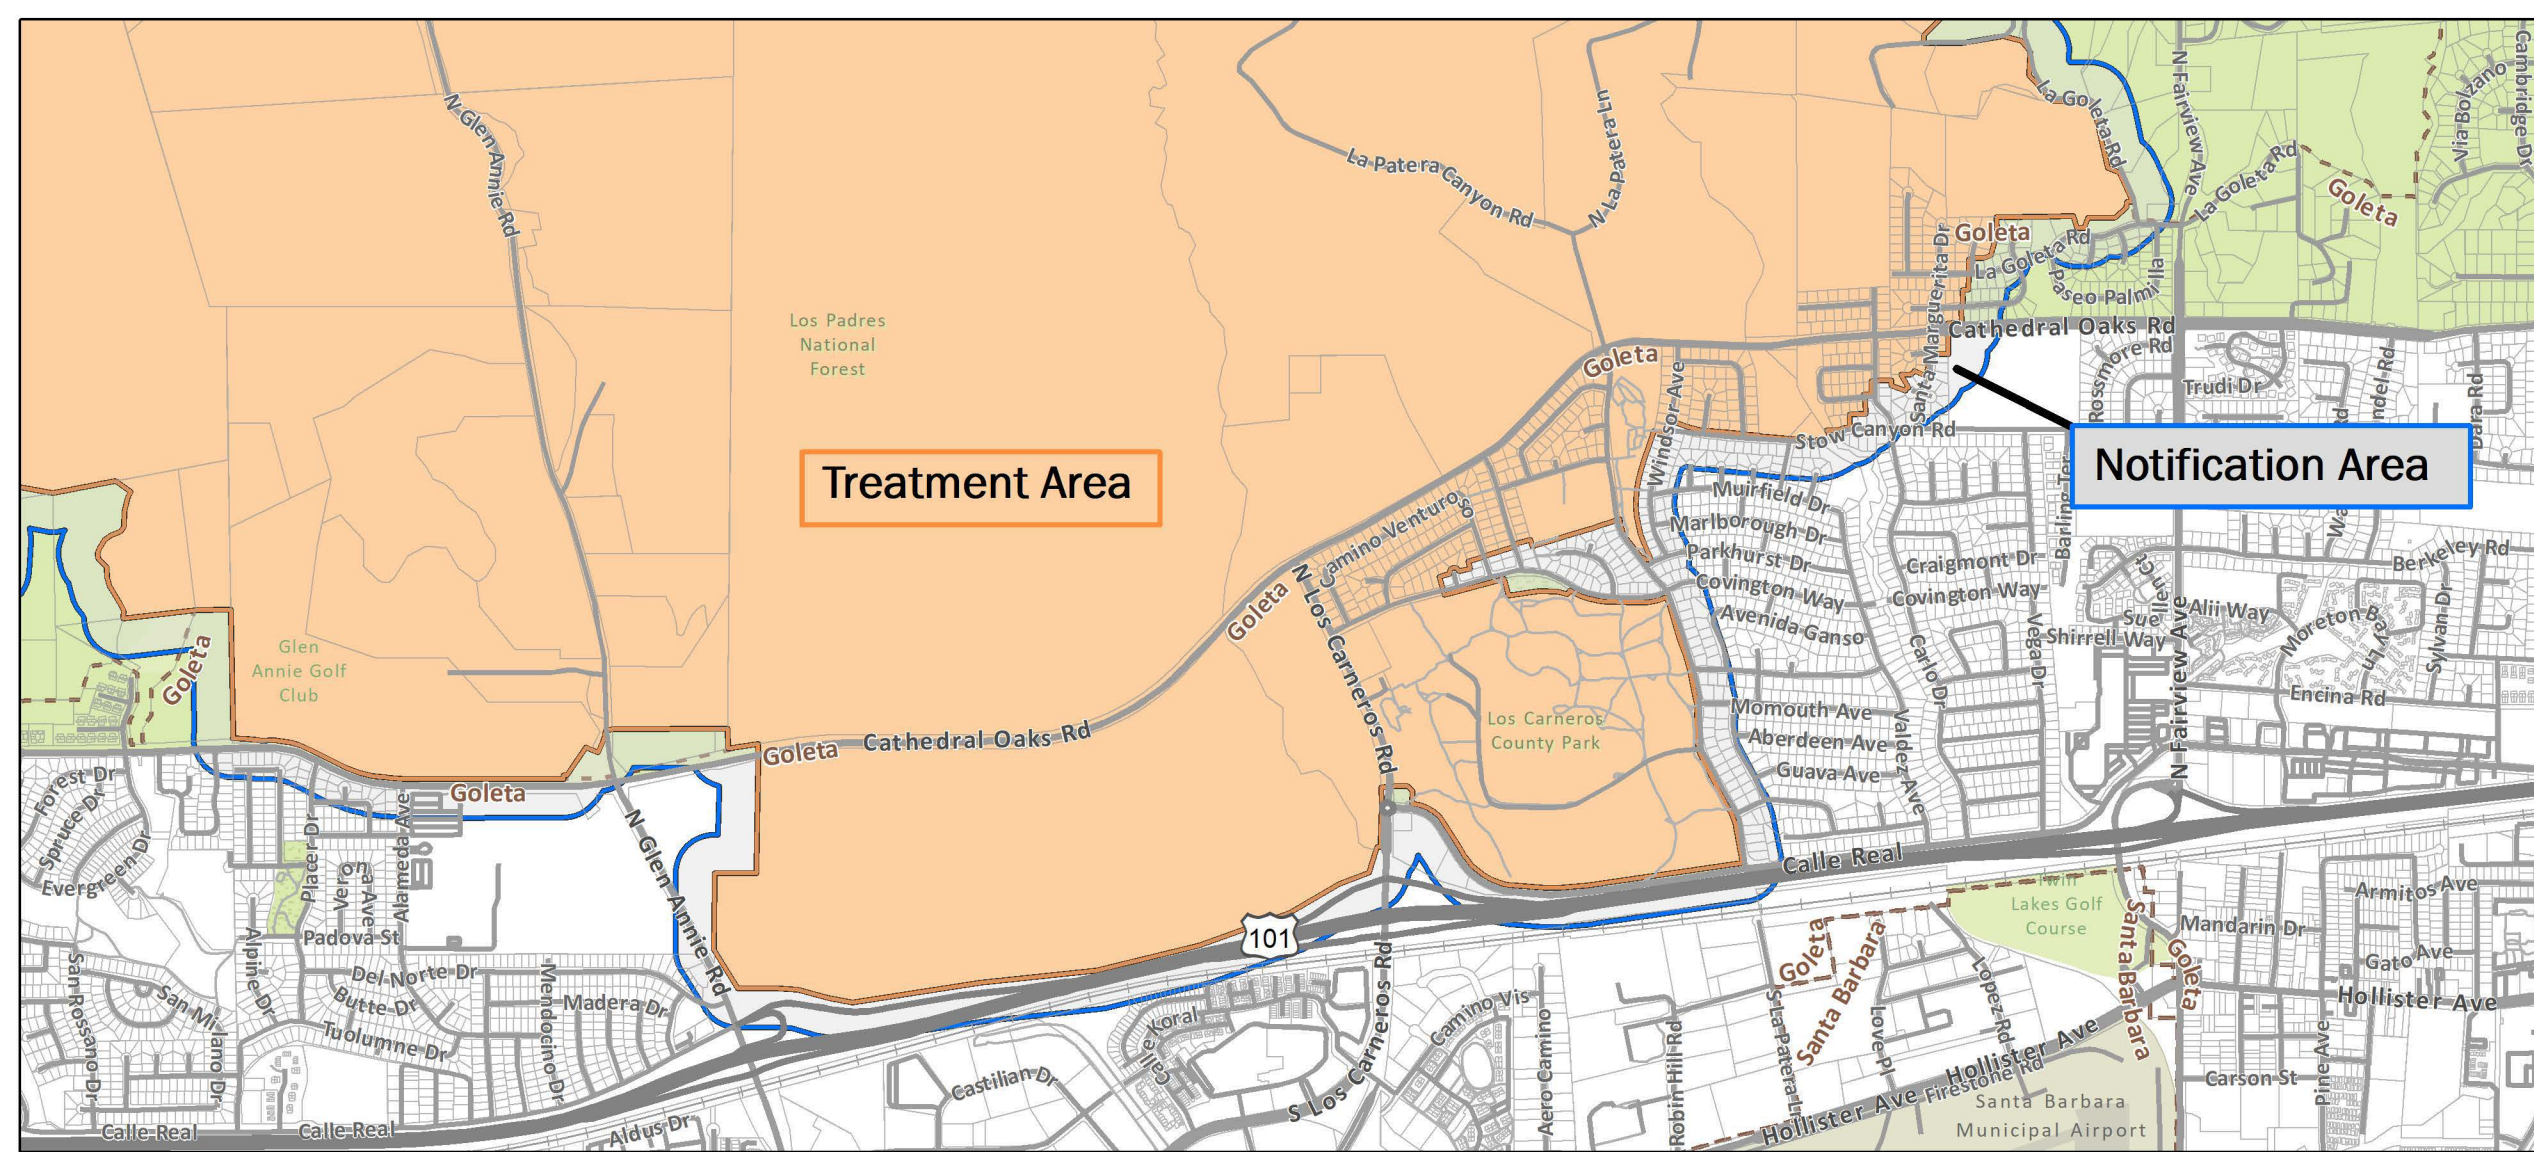

Detail Page 1
 Asian Citrus Psyllid Treatment
 Public Meeting Map - 07/28/2021
 Goleta
 Santa Barbara County
 Printed 7/21/2021

-  Treatment Area
-  Notification Area
-  City or Place Boundary

Notification Area

Treatment Area

Detail Page 2
 Asian Citrus Psyllid Treatment
 Public Meeting Map - 07/28/2021
 Goleta
 Santa Barbara County
 Printed 7/21/2021

-  Treatment Area
-  Notification Area
-  City or Place Boundary

Notification Area

Treatment Area

Detail Page 3
 Asian Citrus Psyllid Treatment
 Public Meeting Map - 07/28/2021
 Goleta
 Santa Barbara County
 Printed 7/21/2021

-  Treatment Area
-  Notification Area
-  City or Place Boundary

Treatment Area

Notification Area

Detail Page 4
 Asian Citrus Psyllid Treatment
 Public Meeting Map - 07/28/2021
 Goleta
 Santa Barbara County
 Printed 7/21/2021

-  Treatment Area
-  Notification Area
-  City or Place Boundary