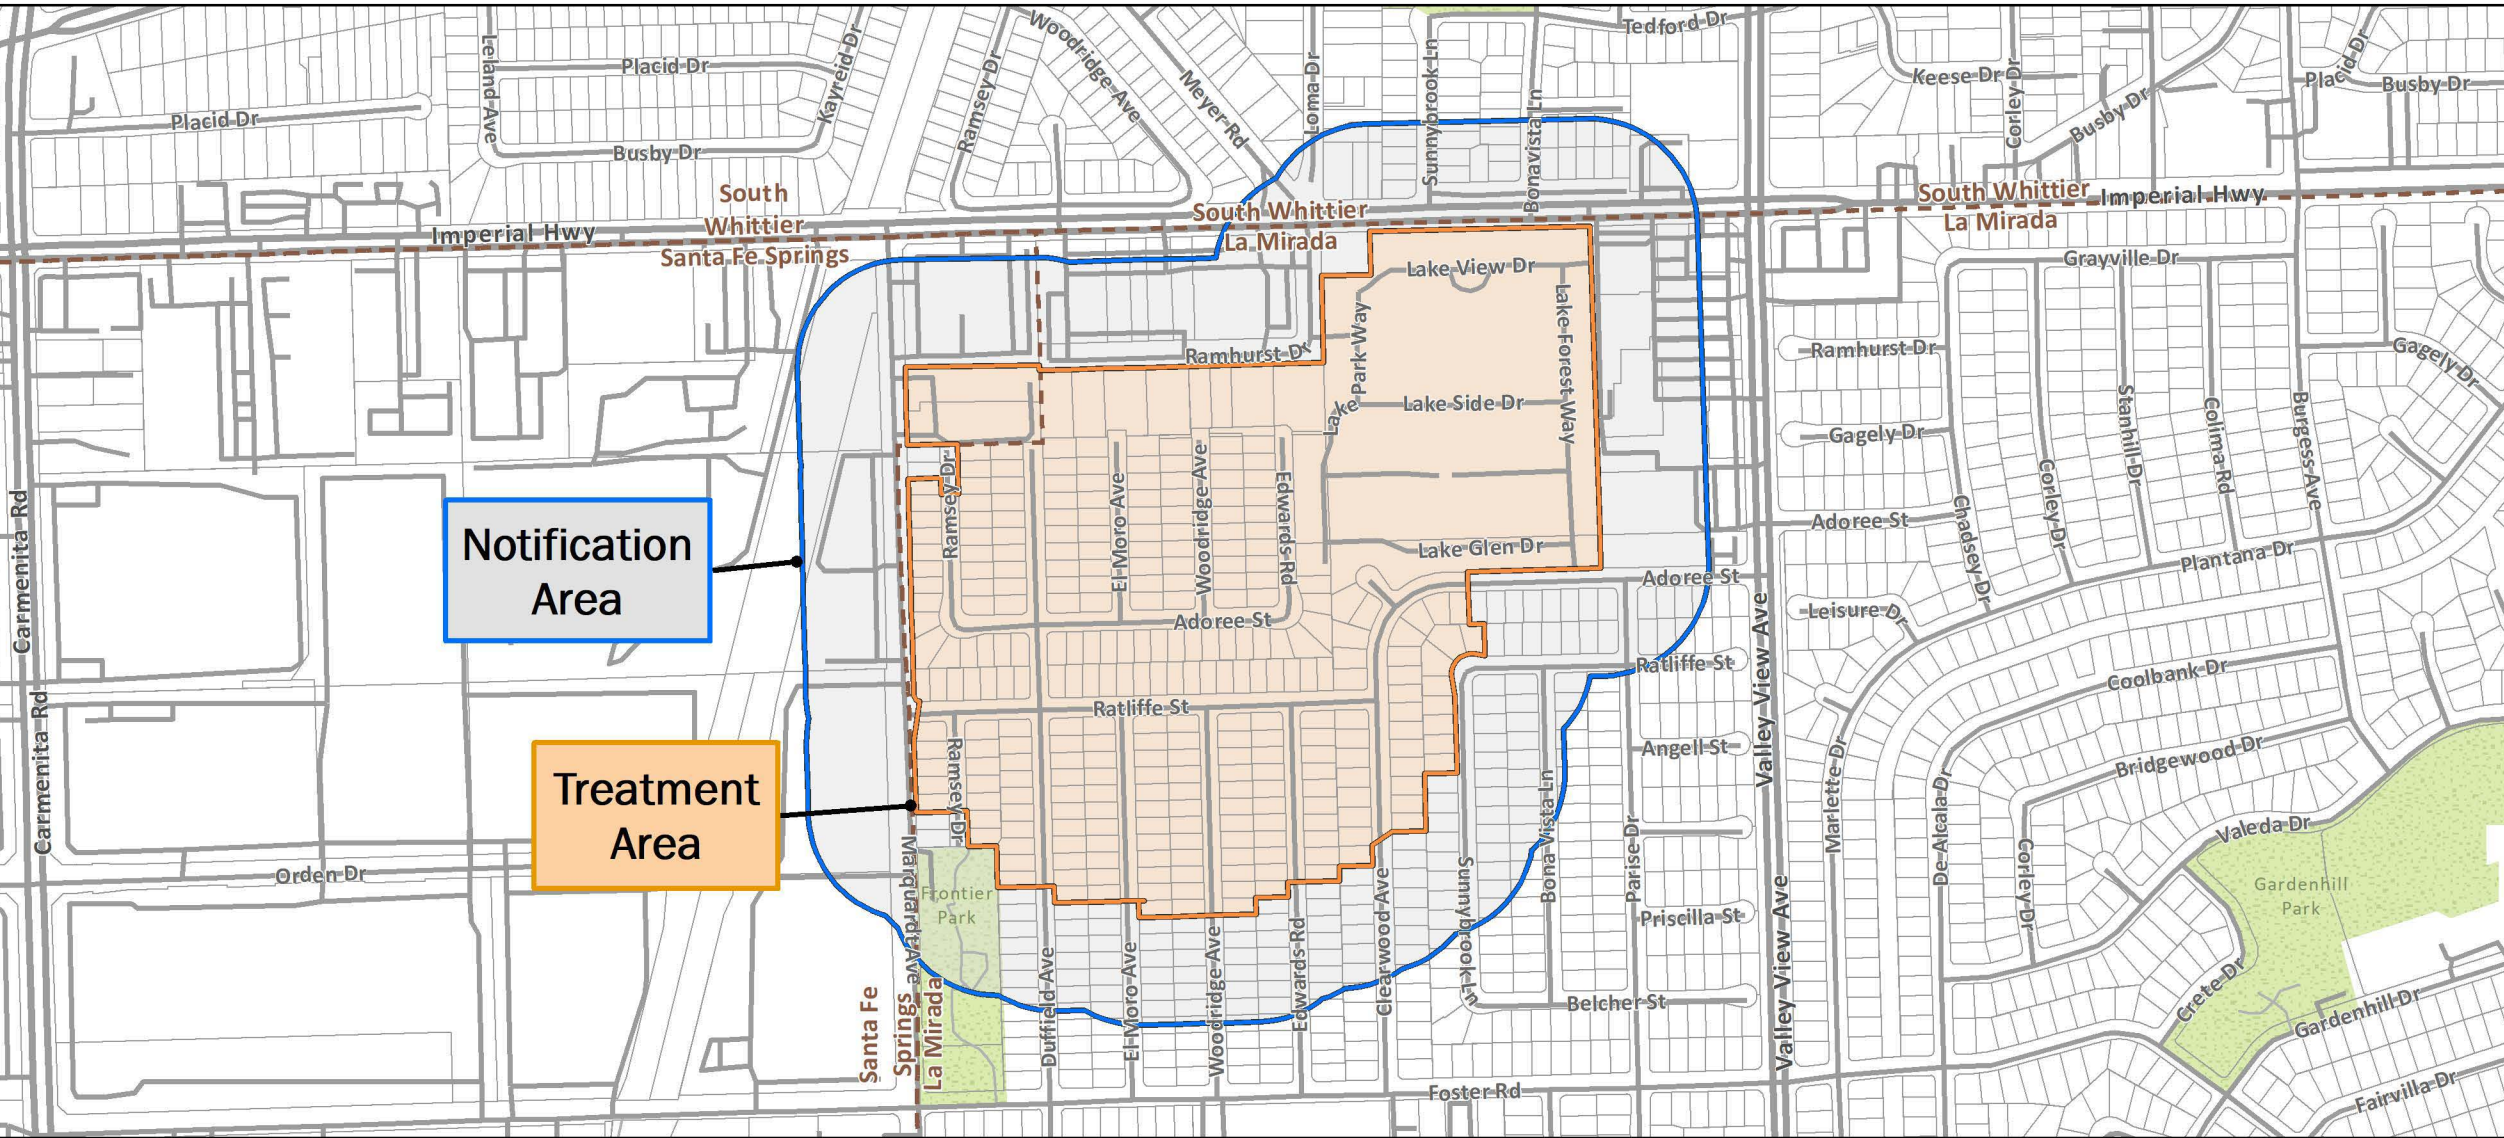

Overview Map
 Asian Citrus Psyllid Treatment
 Public Meeting Map - 01/03/2022
 Los Angeles County
 Printed 12/15/2021

-  250m Treatment Area
-  Notification Area

Asian Citrus Psyllid Treatment
 Public Meeting Map (Page 1) - 01/03/2022
 Downey, Paramount, South Gate
 Los Angeles County
 Printed 12/14/2021

-  Treatment Area
-  Notification Area
-  City or Place Boundary

Notification Area

Treatment Area

Asian Citrus Psyllid Treatment
 Public Meeting Map (Page 2) - 01/03/2022
 La Mirada, Santa Fe Springs, South Whittier

Los Angeles County
 Printed 12/14/2021

-  Treatment Area
-  Notification Area
-  City or Place Boundary