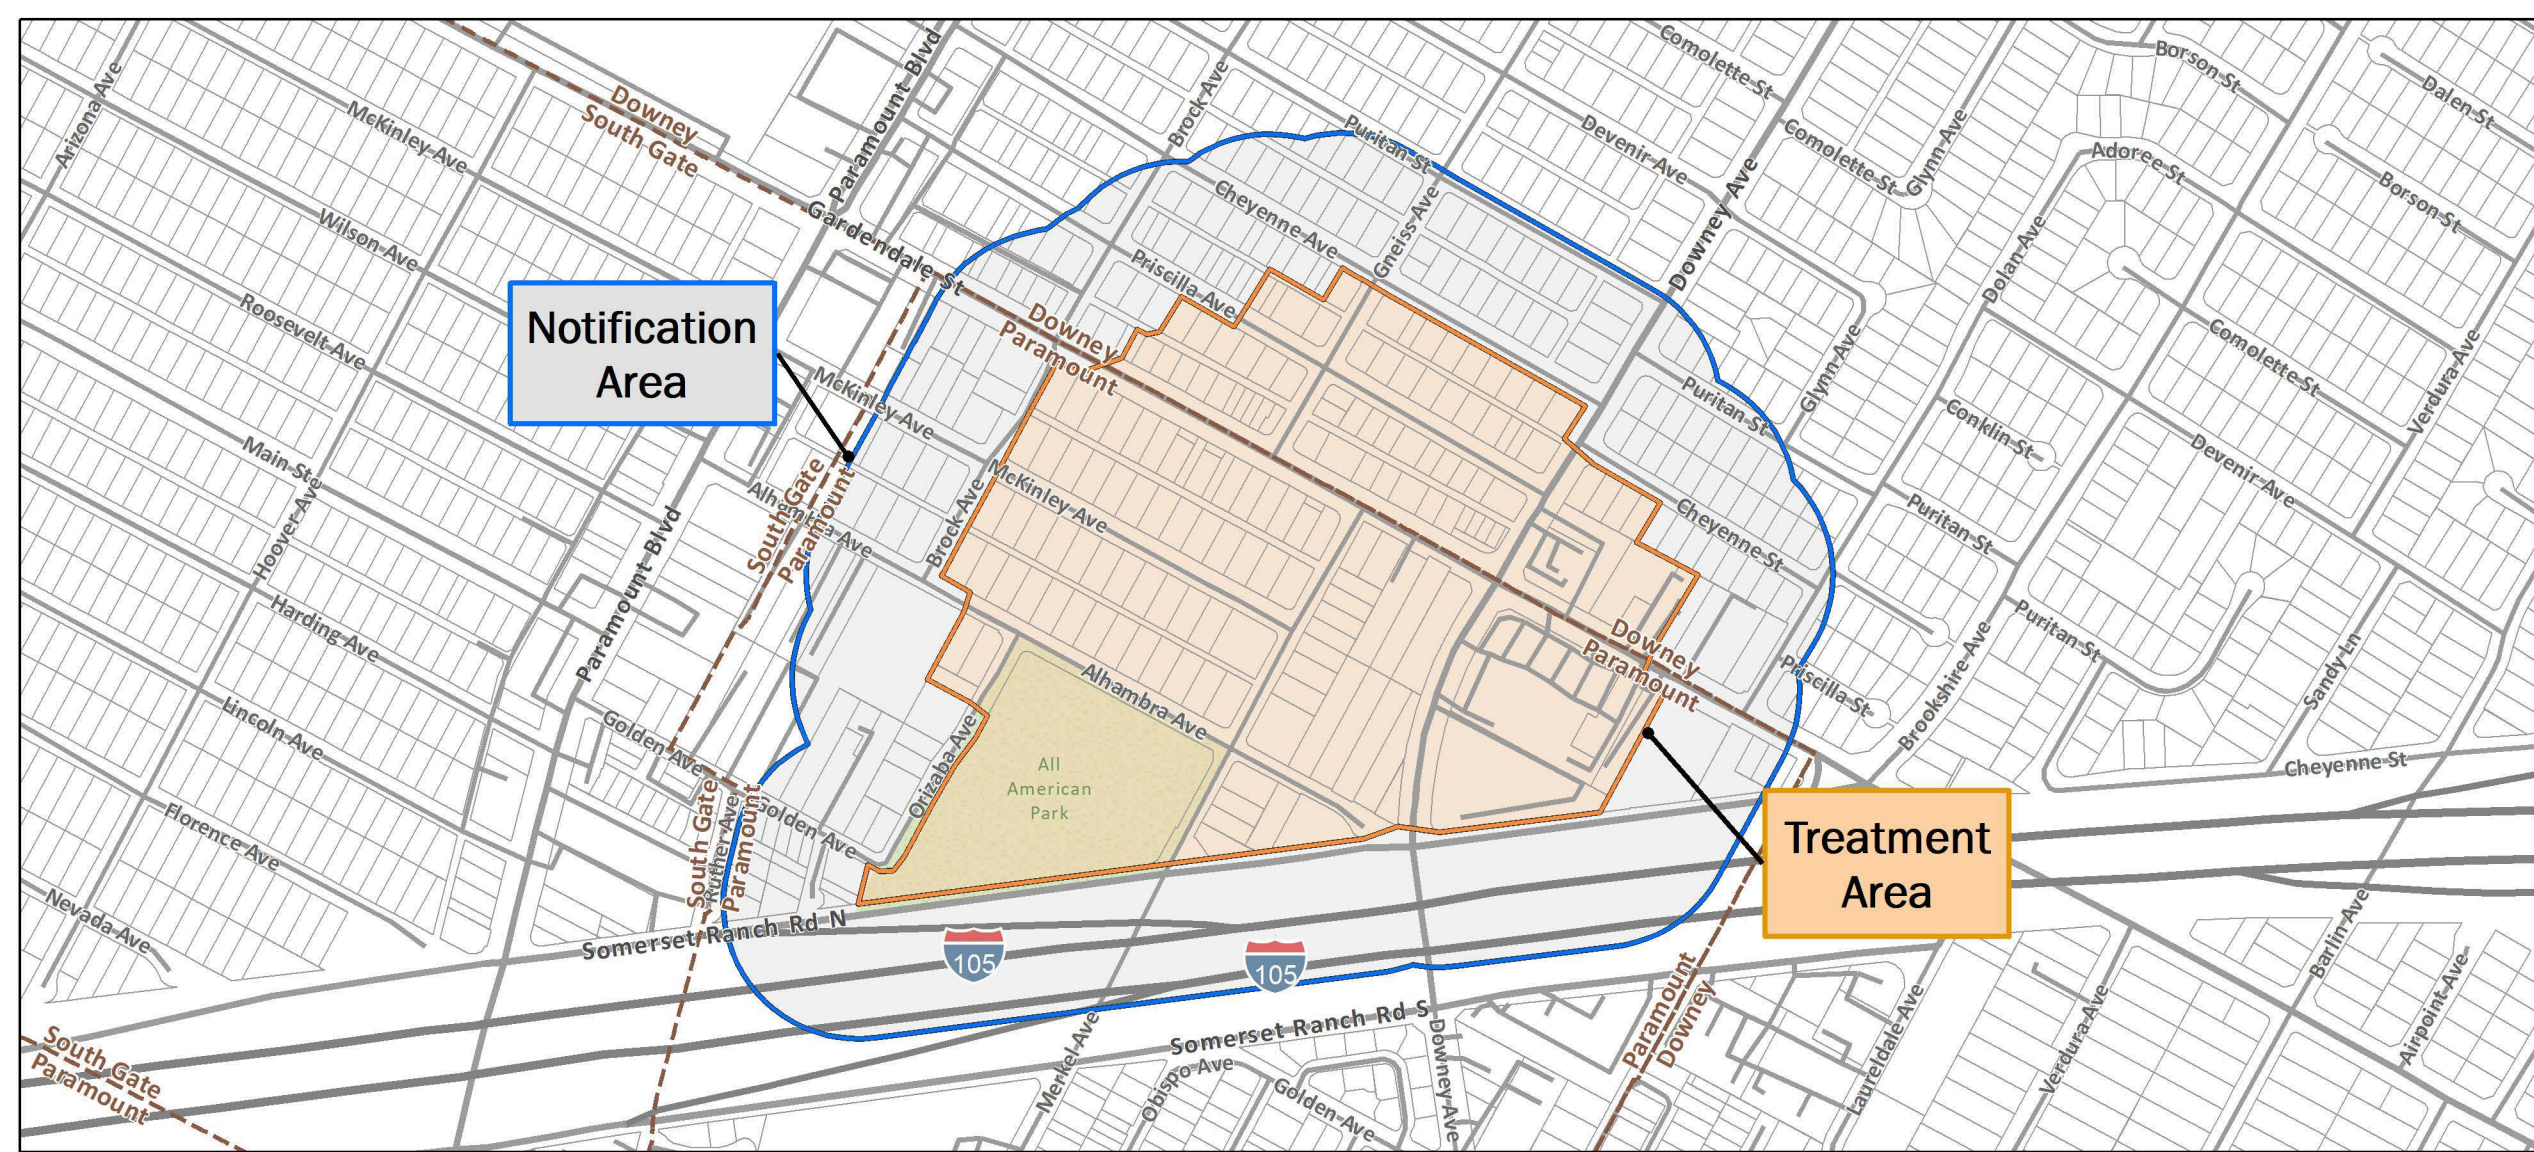

Overview Map
 Asian Citrus Psyllid Treatment
 Public Meeting Map - 01/03/2022
 Los Angeles County
 Printed 12/15/2021

-  250m Treatment Area
-  Notification Area

Asian Citrus Psyllid Treatment
 Public Meeting Map (Page 1) - 01/03/2022
 Downey, Paramount, South Gate
 Los Angeles County
 Printed 12/14/2021

-  Treatment Area
-  Notification Area
-  City or Place Boundary

Notification Area

Treatment Area

Asian Citrus Psyllid Treatment
 Public Meeting Map (Page 2) - 01/03/2022
 La Mirada, Santa Fe Springs, South Whittier

Los Angeles County
 Printed 12/14/2021

-  Treatment Area
-  Notification Area
-  City or Place Boundary