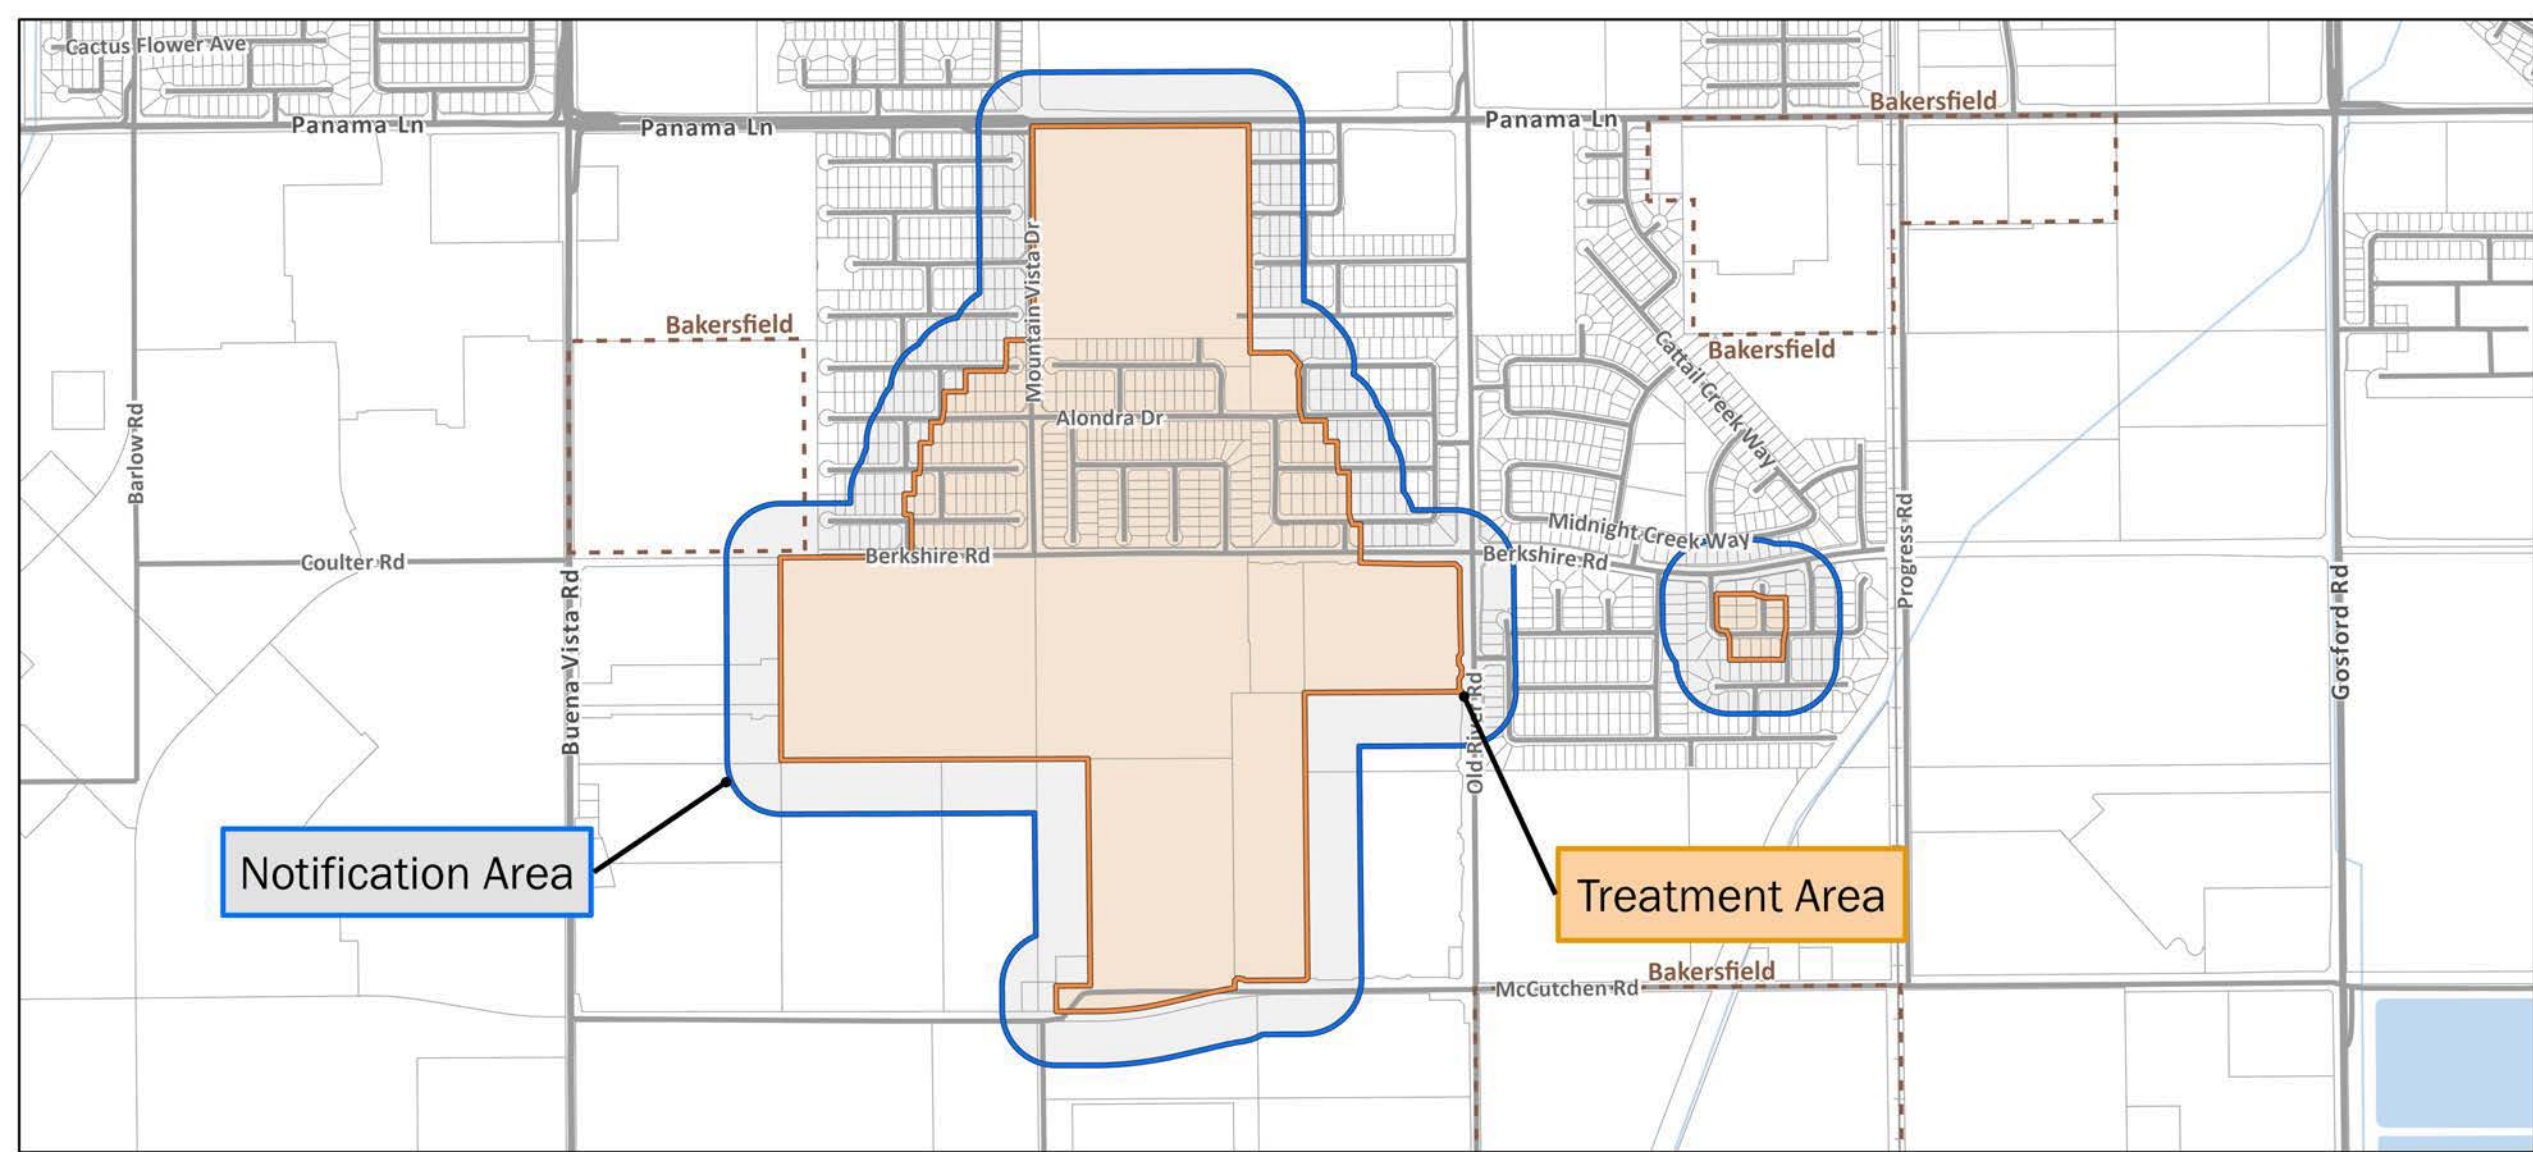

City of Bakersfield, Bureau of Land Management, Esri, HERE, Garmin, GeoTechnologies, Inc., USGS, METI/NASA,

Overview Map  
Asian Citrus Psyllid Treatment  
10/11/2022  
Kern County  
Printed 9/29/2022

-  Treatment Area
-  Notification Area

Notification Area

Treatment Area

Asian Citrus Psyllid Treatment  
 Public Meeting Map (Page 1) - 10/11/2022  
 Bakersfield  
 Kern County  
 Printed 9/29/2022

-  Treatment Area
-  Notification Area
-  City or Place Boundary

Asian Citrus Psyllid Treatment  
 Public Meeting Map (Page 2) - 10/11/2022  
 Arvin  
 Kern County  
 Printed 9/29/2022

-  Treatment Area
-  Notification Area
-  City or Place Boundary