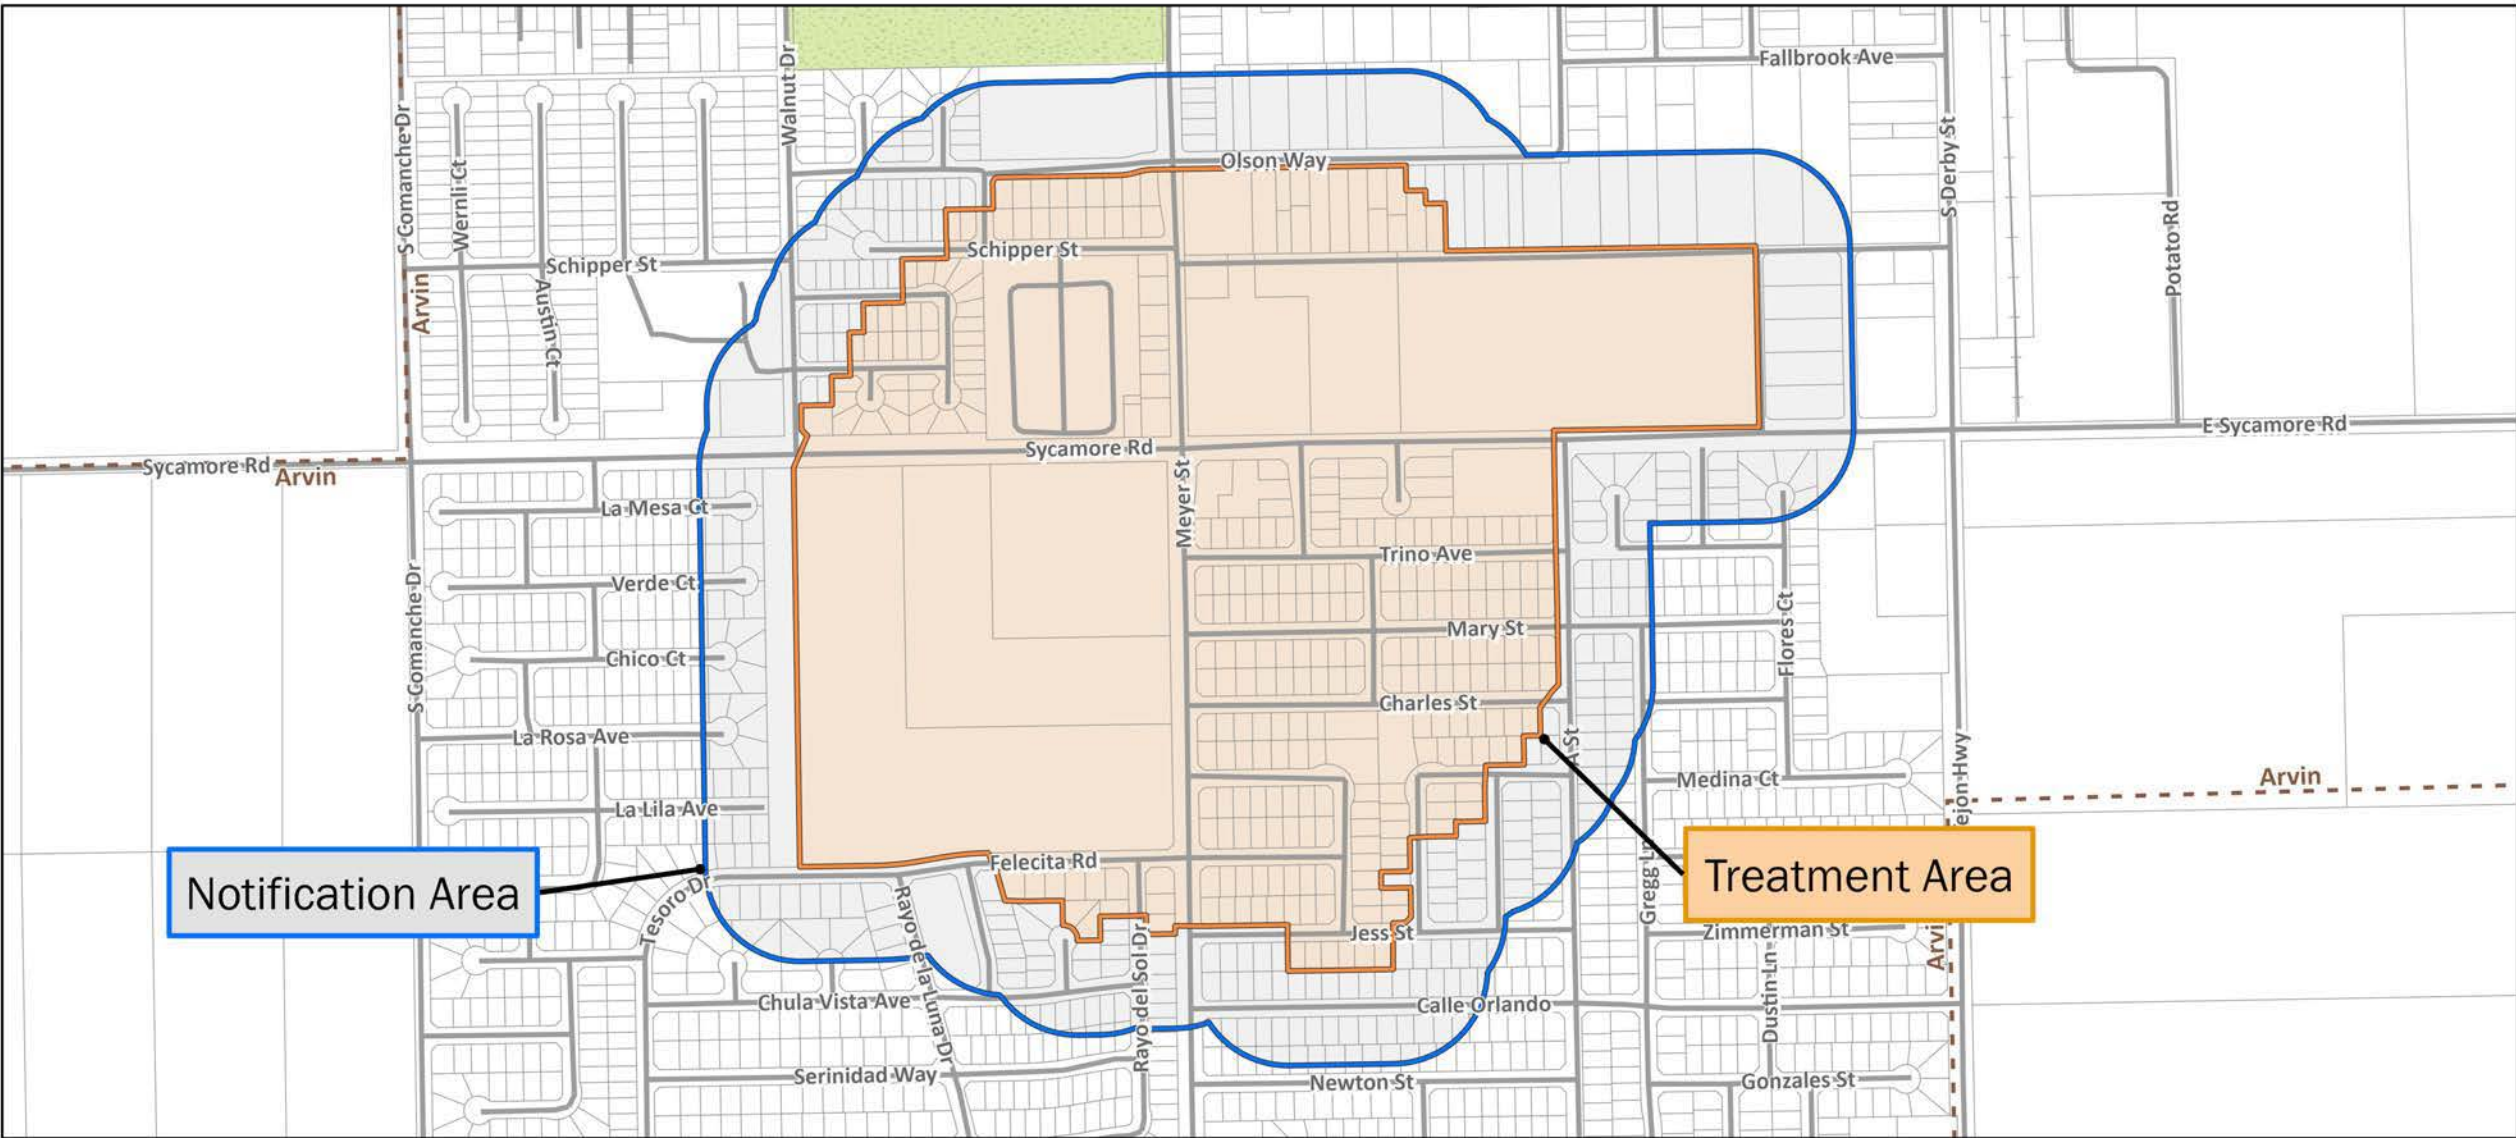

Notification Area

Treatment Area

Asian Citrus Psyllid Treatment  
 Public Meeting Map (Page 1) - 10/11/2022  
 Bakersfield  
 Kern County  
 Printed 9/29/2022

-  Treatment Area
-  Notification Area
-  City or Place Boundary

Asian Citrus Psyllid Treatment  
 Public Meeting Map (Page 2) - 10/11/2022  
 Arvin  
 Kern County  
 Printed 9/29/2022

-  Treatment Area
-  Notification Area
-  City or Place Boundary