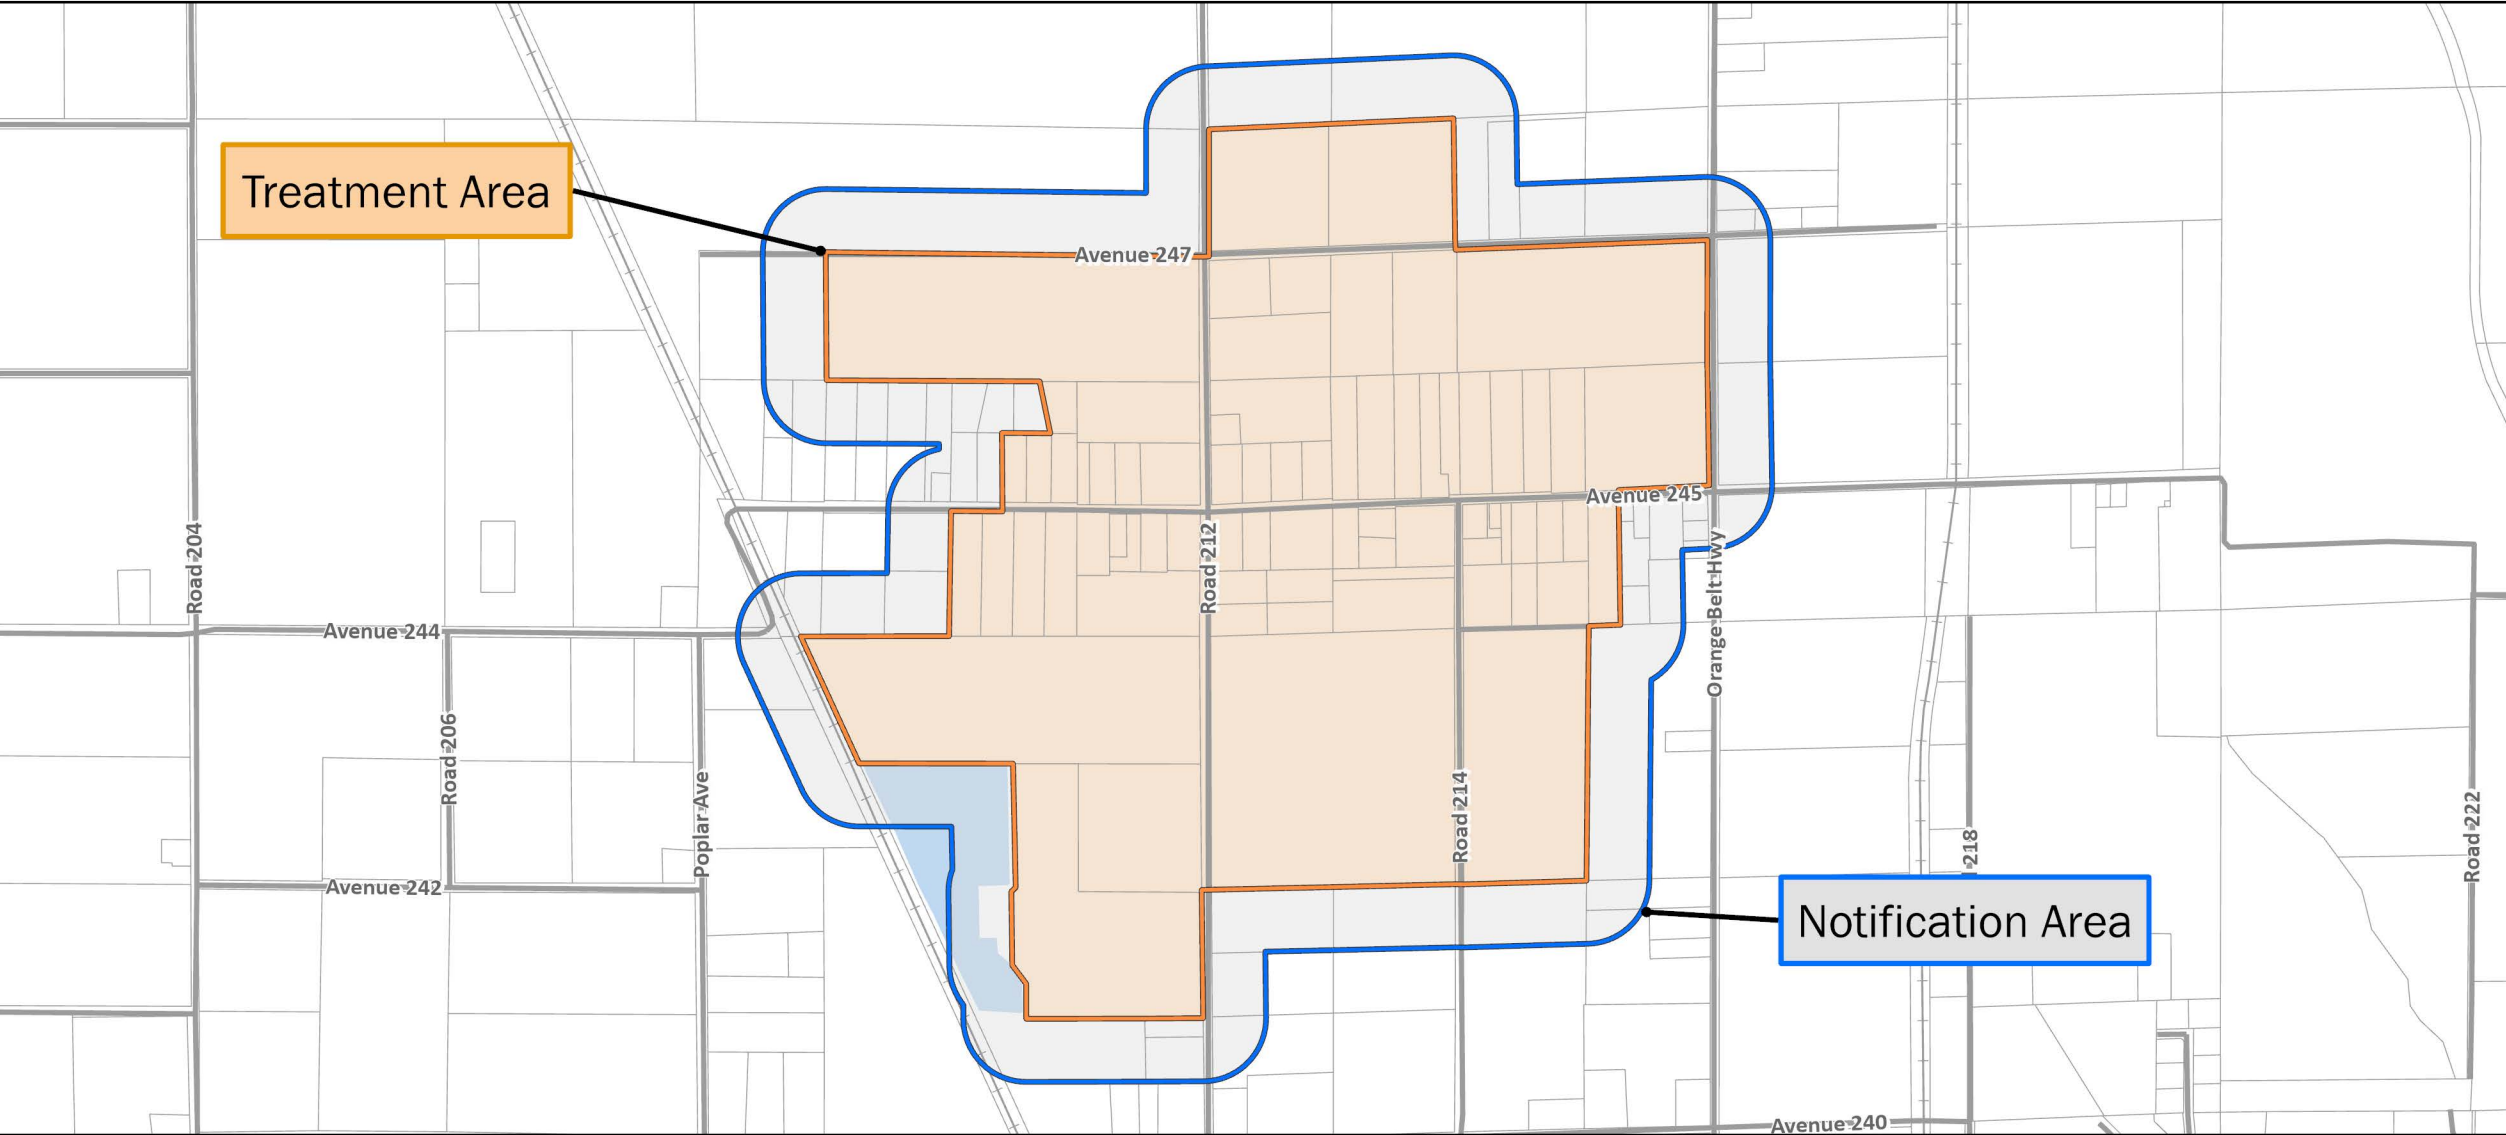

Overview
 Asian Citrus Psyllid Treatment
 Public Meeting Map - 11/02/2022
 Tulare County
 Printed 10/26/2022

-  400 m Treatment Area
-  Notification Area

Fresno County Dept. PWP, Bureau of Land Management,
 Esri, HERE, Garmin, USGS, NGA, EPA, USDA, NPS

Asian Citrus Psyllid Treatment
 Public Meeting Map (Page 1) - 11/02/2022
 Visalia
 Tulare County
 Printed 10/26/2022

-  Treatment Area
-  Notification Area
-  City or Place Boundary

Asian Citrus Psyllid Treatment
 Public Meeting Map (Page 2) - 11/02/2022
 Lindsay
 Tulare County
 Printed 10/26/2022

-  Treatment Area
-  Notification Area
-  City or Place Boundary