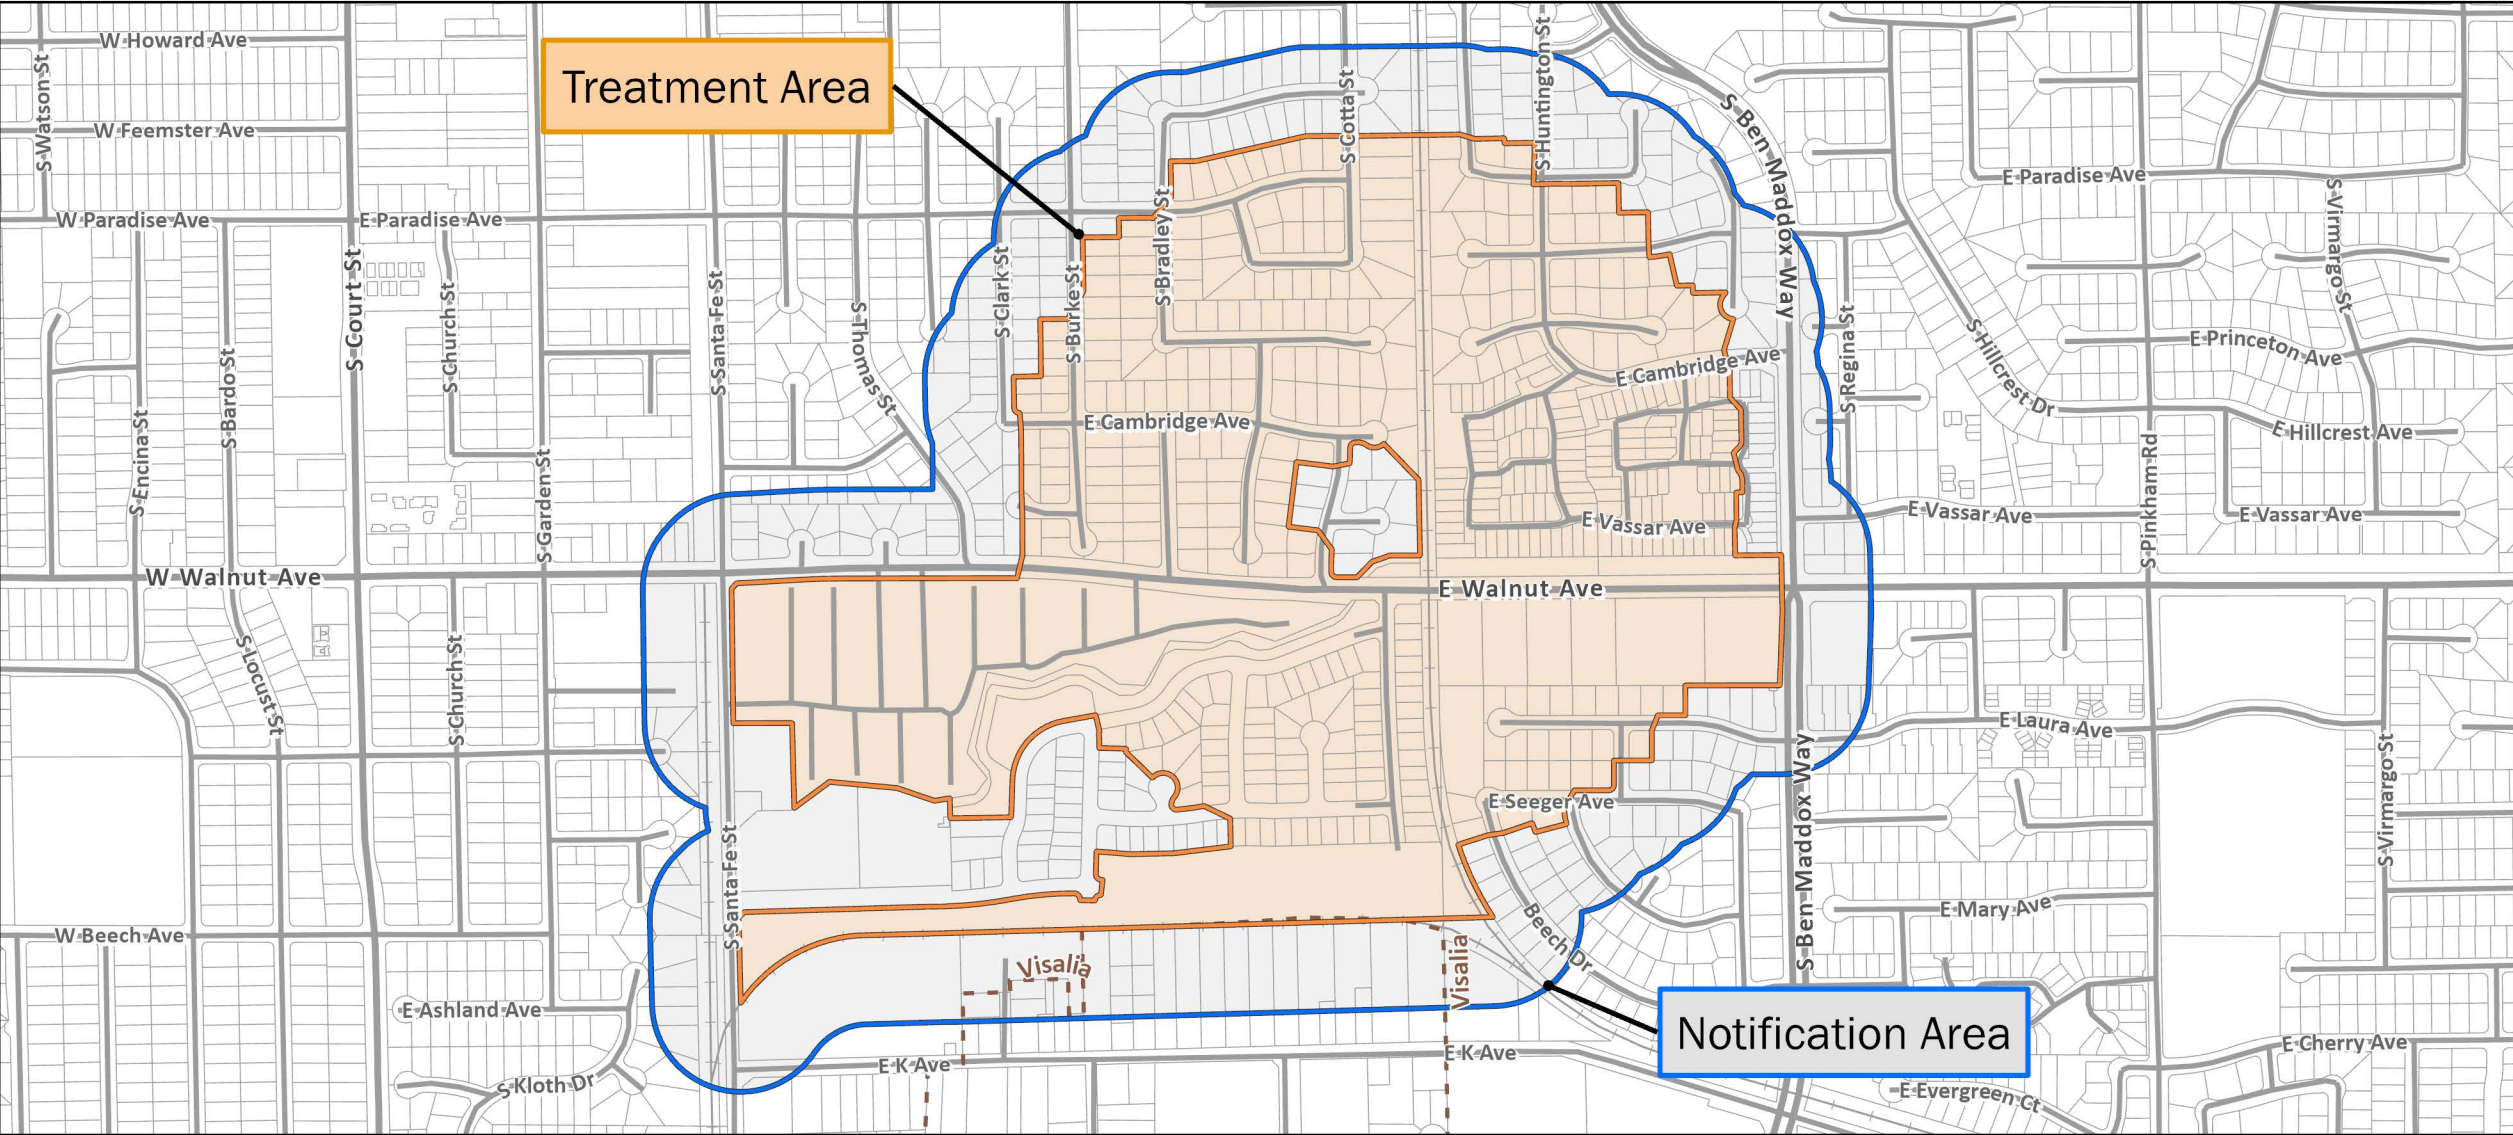

Overview
 Asian Citrus Psyllid Treatment
 Public Meeting Map - 11/02/2022
 Tulare County
 Printed 10/26/2022

-  400 m Treatment Area
-  Notification Area

Fresno County Dept. PWP, Bureau of Land Management,
 Esri, HERE, Garmin, USGS, NGA, EPA, USDA, NPS

Asian Citrus Psyllid Treatment
 Public Meeting Map (Page 1) - 11/02/2022
 Visalia
 Tulare County
 Printed 10/26/2022

-  Treatment Area
-  Notification Area
-  City or Place Boundary

Asian Citrus Psyllid Treatment
 Public Meeting Map (Page 2) - 11/02/2022
 Lindsay
 Tulare County
 Printed 10/26/2022

-  Treatment Area
-  Notification Area
-  City or Place Boundary