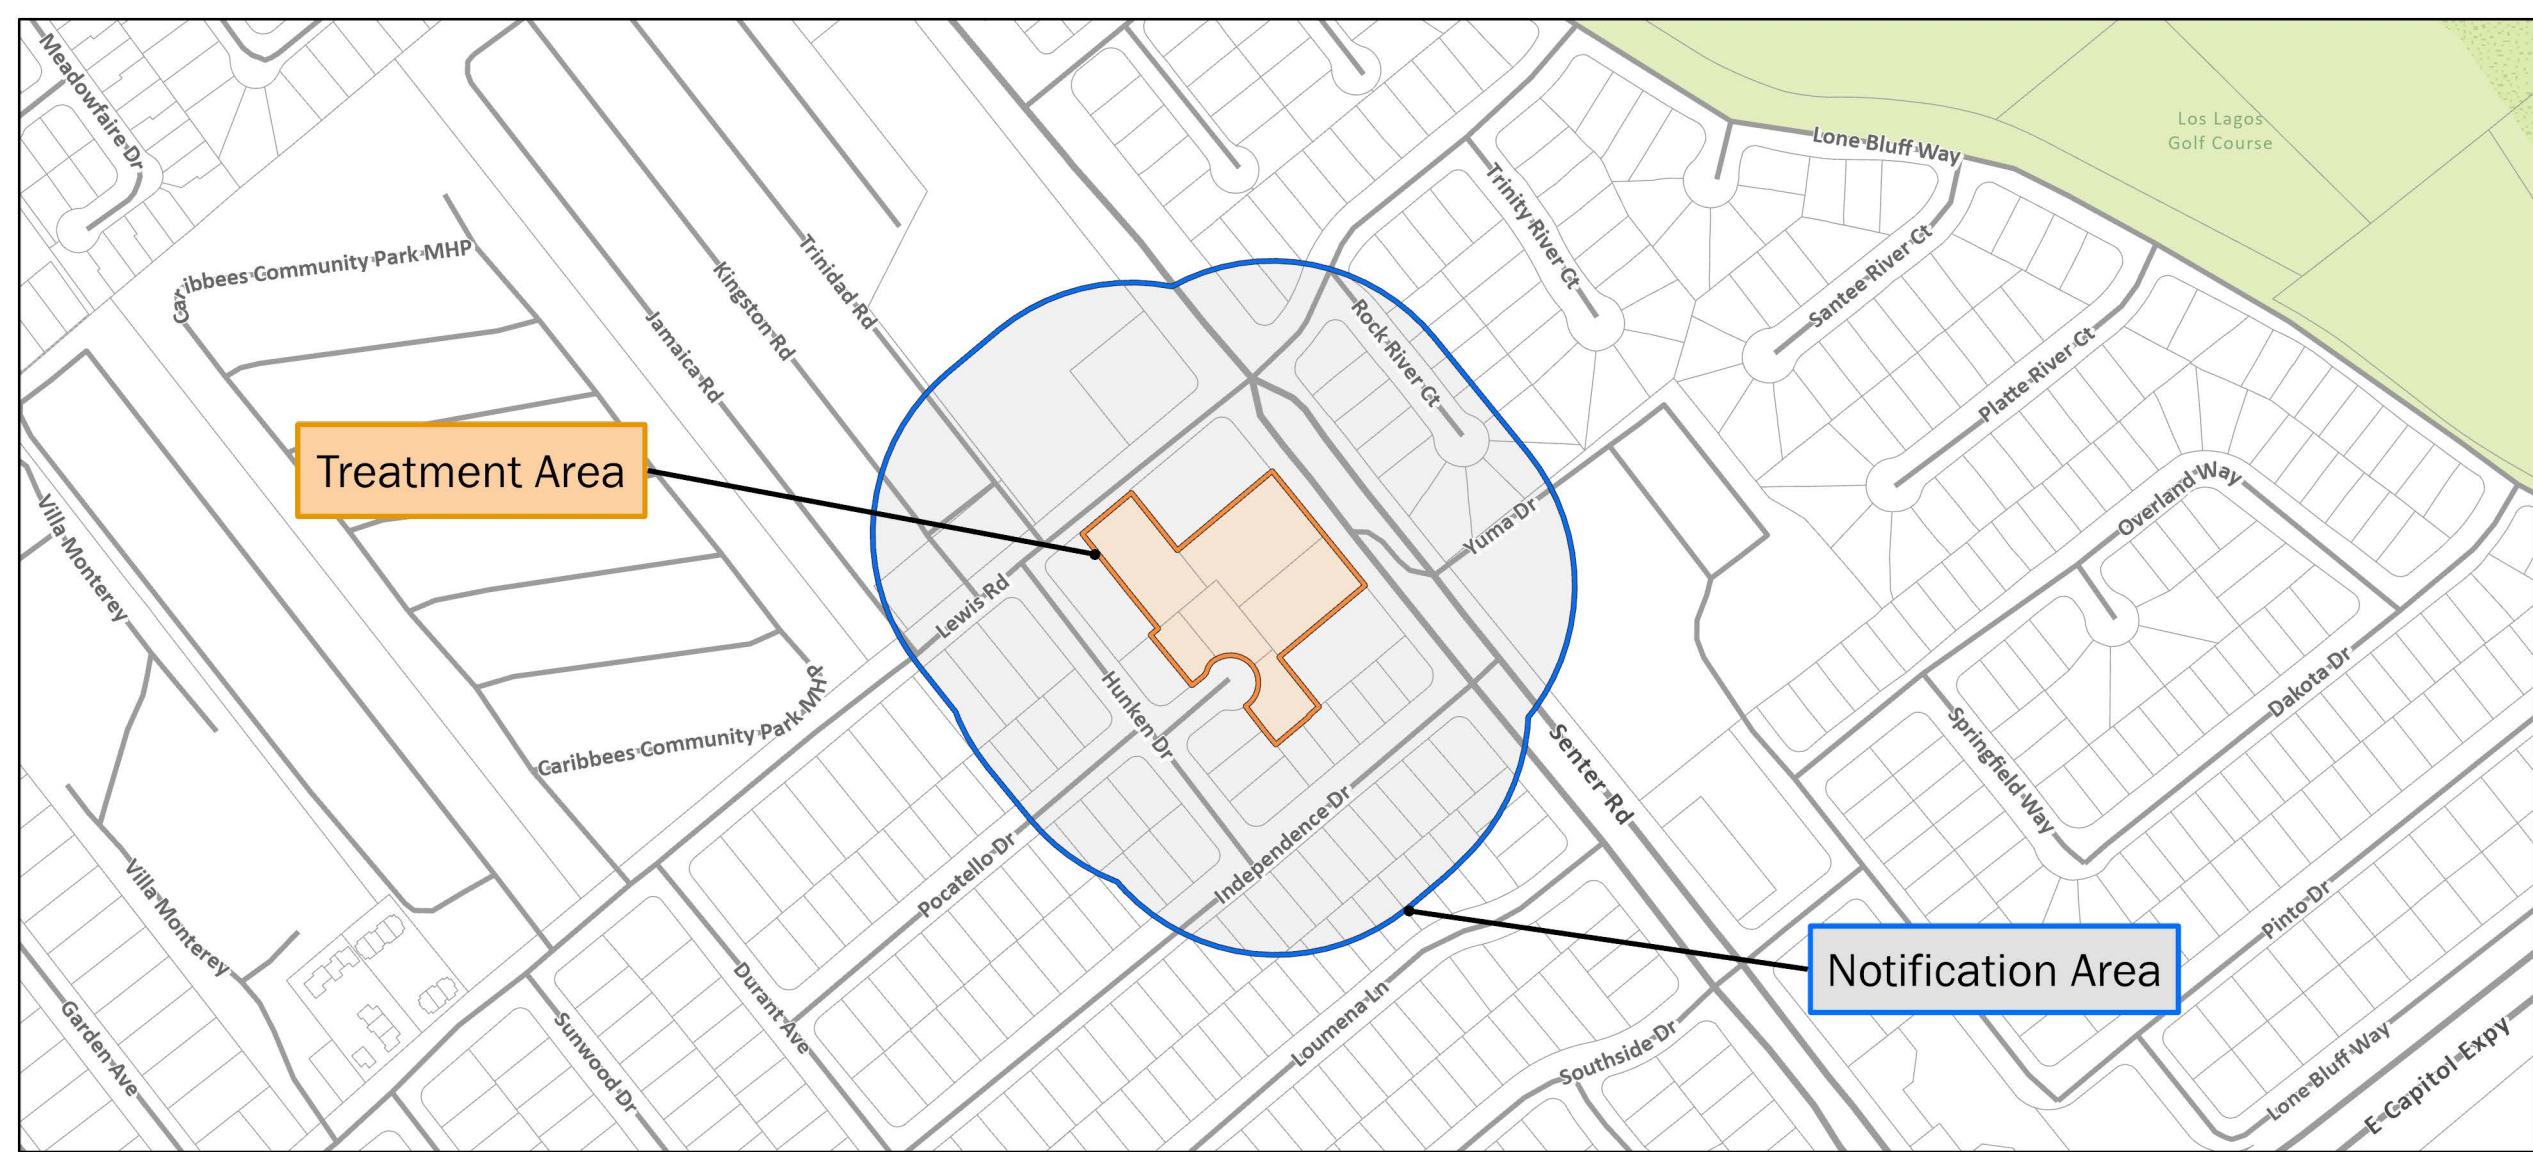

### Overview

Asian Citrus Psyllid Treatment  
Public Meeting Map - 9/25/2024  
Santa Clara County

Printed 9/17/2024

 250 m Treatment Area

 Notification Area

 Kilometers

 Miles

Treatment Area

Notification Area

Asian Citrus Psyllid Treatment  
 Public Meeting Map (Page 1) - 9/25/2024  
 San Jose  
 Santa Clara County  
 Printed 9/17/2024

-  Treatment Area
-  Notification Area
-  City or Place Boundary

Asian Citrus Psyllid Treatment  
 Public Meeting Map (Page 2) - 9/25/2024  
 San Jose  
 Santa Clara County  
 Printed 9/17/2024

-  Treatment Area
-  Notification Area
-  City or Place Boundary

Asian Citrus Psyllid Treatment  
 Public Meeting Map (Page 3) - 9/25/2024  
 San Jose  
 Santa Clara County  
 Printed 9/17/2024

-  Treatment Area
-  Notification Area
-  City or Place Boundary